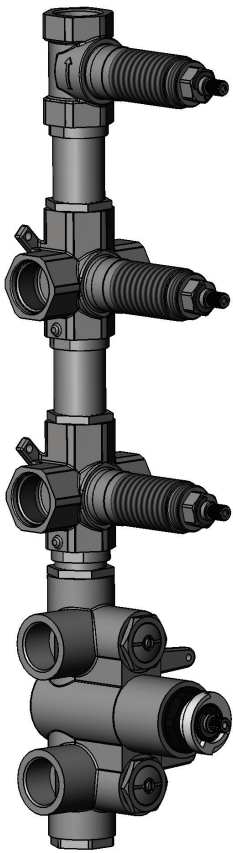

# CaBano

Specs Sheet  
Fiche technique

## CENTURY #63SD33

Round Shower Design – 3 outlets  
Système de douche design rond – 3 sorties

 .99 Chrome

## #om014

3/4" Thermostatic with 3 flow controls

Can add independent flow control  
Integrated service stops, filters & back-flow preventers  
13 GPM (49.2 L/min.)

## Century #63014RT

Trim for rough-in om014

Order om014 rough-in separately  
2<sup>3</sup>/<sub>8</sub>" x 18<sup>1</sup>/<sub>4</sub>"

Finish: Chrome (#99)