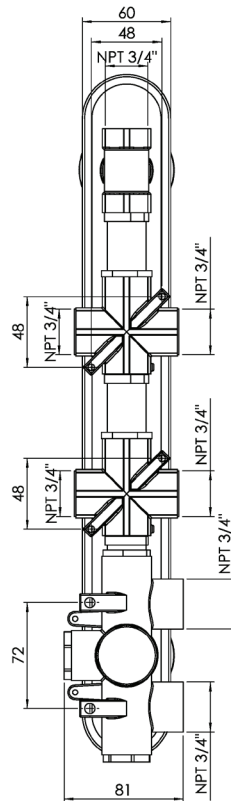

# CaBano

Specs Sheet  
Fiche technique

## CENTURY #63SD33

Round Shower Design – 3 outlets  
Système de douche design rond – 3 sorties

 .99 Chrome

## #om014

3/4" Thermostatic with 3 flow controls

Can add independent flow control  
Integrated service stops, filters & back-flow preventers  
13 GPM (49.2 L/min.)

## Century #63014RT

Trim for rough-in om014

Order om014 rough-in separately  
2<sup>3</sup>/<sub>8</sub>" x 18<sup>1</sup>/<sub>4</sub>"

Finish: Chrome (#99)