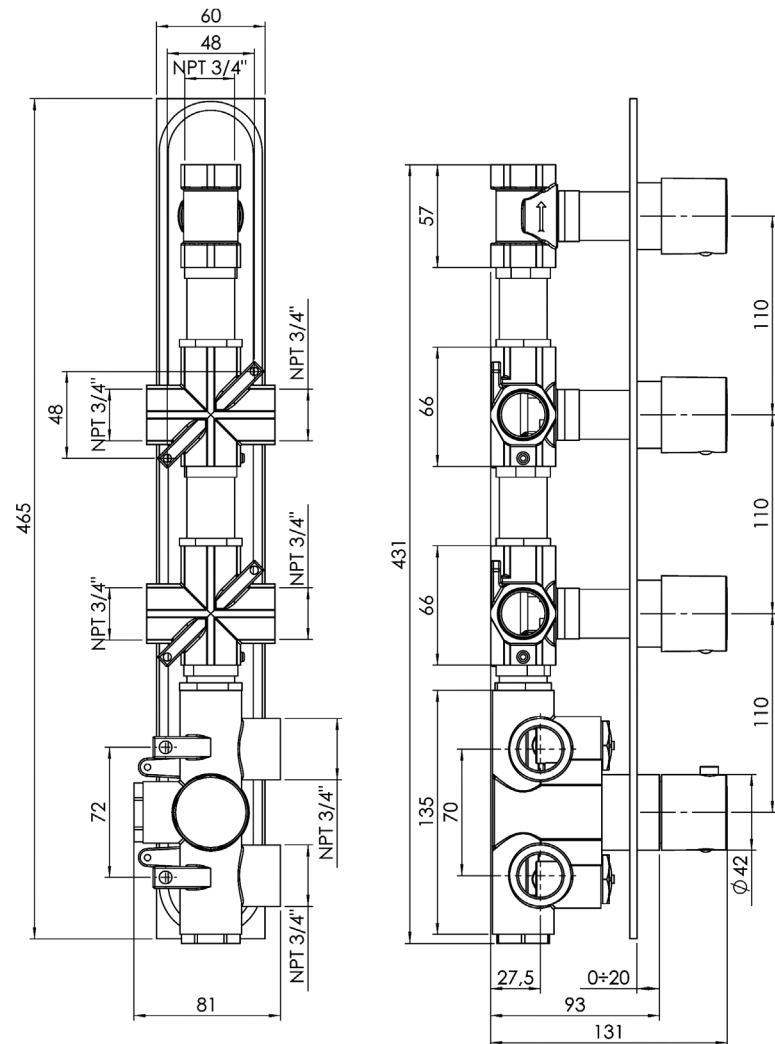

## CENTURY #63SD33

Round Shower Design – 3 outlets  
Système de douche design rond – 3 sorties

 .99 Chrome

## #om014

3/4" Thermostatic with 3 flow controls

Can add independent flow control  
Integrated service stops, filters & back-flow preventers  
13 GPM (49.2 L/min.)

## Century #63014RT

Trim for rough-in om014

Order om014 rough-in separately  
2<sup>3</sup>/<sub>8</sub>" x 18<sup>1</sup>/<sub>4</sub>"

Finish: Chrome (#99)

## #6027

12" round thin rain head

4 mm in thickness  
Easy clean nozzles  
High polished stainless steel  
2.5 GPM (9.5 L/min.)

Finish: Chrome (#99)