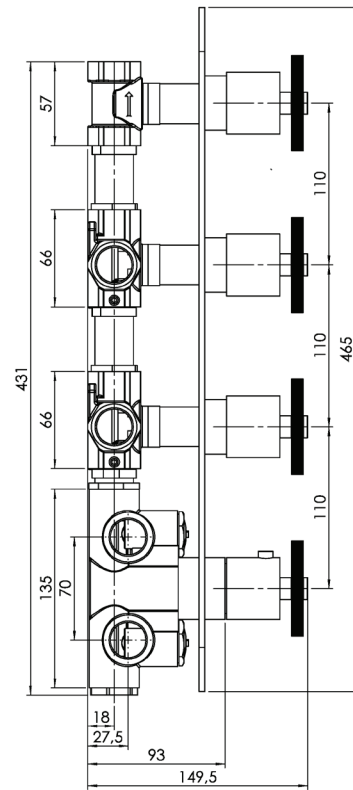

## CENTURY #63SD33

Round Shower Design – 3 outlets  
Système de douche design rond – 3 sorties

 .99 Chrome

## #om014

3/4" Thermostatic with 3 flow controls

Can add independent flow control  
Integrated service stops, filters & back-flow preventers  
13 GPM (49.2 L/min.)

## Century #63014RT

Trim for rough-in om014

Order om014 rough-in separately  
2<sup>3</sup>/<sub>8</sub>" x 18<sup>1</sup>/<sub>4</sub>"

Finish: Chrome (#99)

## #6027

12" round thin rain head

4 mm in thickness  
Easy clean nozzles  
High polished stainless steel  
2.5 GPM (9.5 L/min.)

Finish: Chrome (#99)