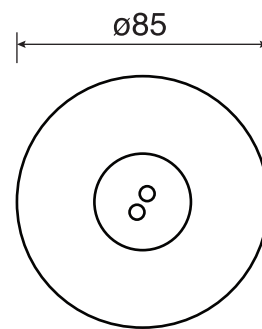

Spin #6146

Body spray

1.5 GPM (5.7 L/min.)

Finish: Chrome (#99)