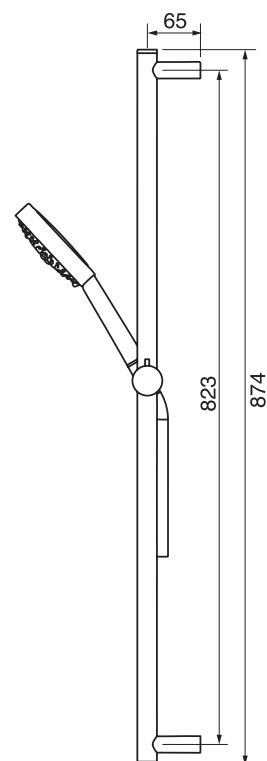

## Century #63014RT

Trim for rough-in om014

Order om014 rough-in separately  
2<sup>3</sup>/<sub>8</sub>" x 18<sup>1</sup>/<sub>4</sub>"

Finish: Chrome (#99)

## #6006

6" ceiling arm with round flange

1/2" Male NPT inlet  
Sliding flange

Finish: Chrome (#99)

## #6027

12" round thin rain head

4 mm in thickness  
Easy clean nozzles  
High polished stainless steel  
2.5 GPM (9.5 L/min.)

Finish: Chrome (#99)

## #75149

Shower rail kit

Includes bar, hose and hand shower  
3 position spray  
Easy clean nozzles  
2.5 GPM (9.5 L/min.)

Finish: Chrome (#99)