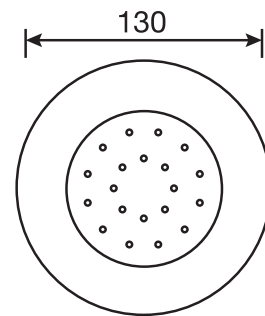

Century #63014RT

Trim for rough-in om014

Order om014 rough-in separately
2³/₈" x 18¹/₄"

Finish: Chrome (#99)

#6006

6" ceiling arm with round flange

1/2" Male NPT inlet
Sliding flange

Finish: Chrome (#99)

#6024

10" round thin rain head

4 mm in thickness
Easy clean nozzles
High polished stainless steel
2.5 GPM (9.5 L/min.)

Finish: Chrome (#99)

#75149

Shower rail kit

Includes bar, hose and hand shower
3 position spray
Easy clean nozzles
2.5 GPM (9.5 L/min.)

Finish: Chrome (#99)

#6032

Round wall supply elbow

1/2" female inlet

Finish: Chrome (#99)

Emotion #6046

Round flush mount body spray

Directional head
Easy clean nozzles
1.5 GPM (5.7 L/min.)