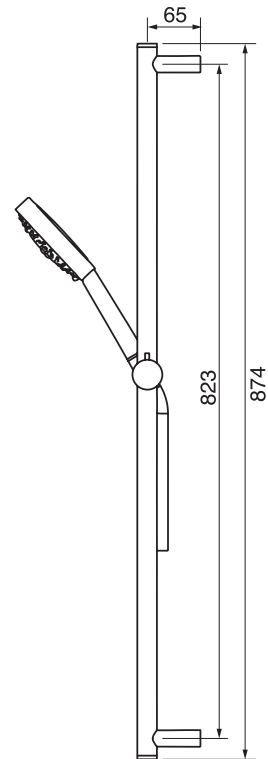

CaBano

Specs Sheet
Fiche technique

CENTURY #63SD31C

Round Shower Design – 3 outlets
Système de douche design rond – 3 sorties

 .99 Chrome

#om014

3/4" Thermostatic with 3 flow controls

Can add independent flow control
Integrated service stops, filters & back-flow preventers
13 GPM (49.2 L/min.)

Century #63014RT

Trim for rough-in om014

Order om014 rough-in separately
2³/₈" x 18¹/₄"

Finish: Chrome (#99)

#6006

6" ceiling arm with round flange

1/2" Male NPT inlet
Sliding flange

Finish: Chrome (#99)

#6024

10" round thin rain head

4 mm in thickness
Easy clean nozzles
High polished stainless steel
2.5 GPM (9.5 L/min.)

Finish: Chrome (#99)

#75149

Shower rail kit

Includes bar, hose and hand shower
3 position spray
Easy clean nozzles
2.5 GPM (9.5 L/min.)

Finish: Chrome (#99)

#6032

Round wall supply elbow

1/2" female inlet

Finish: Chrome (#99)

Emotion #6046

Round flush mount body spray

Directional head
Easy clean nozzles
1.5 GPM (5.7 L/min.)