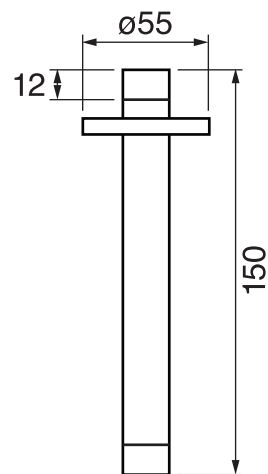

CaBano

Specs Sheet
Fiche technique

CENTURY #63SD31C

Round Shower Design – 3 outlets
Système de douche design rond – 3 sorties

 .99 Chrome

#om014

3/4" Thermostatic with 3 flow controls

Can add independent flow control
Integrated service stops, filters & back-flow preventers
13 GPM (49.2 L/min.)

Century #63014RT

Trim for rough-in om014

Order om014 rough-in separately
2³/₈" x 18¹/₄"

Finish: Chrome (#99)

#6006

6" ceiling arm with round flange

1/2" Male NPT inlet
Sliding flange

Finish: Chrome (#99)

#6024

10" round thin rain head

4 mm in thickness
Easy clean nozzles
High polished stainless steel
2.5 GPM (9.5 L/min.)

Finish: Chrome (#99)

#75149

Shower rail kit

Includes bar, hose and hand shower
3 position spray
Easy clean nozzles
2.5 GPM (9.5 L/min.)

Finish: Chrome (#99)

#6032

Round wall supply elbow

1/2" female inlet

Finish: Chrome (#99)

Emotion #6046

Round flush mount body spray

Directional head
Easy clean nozzles
1.5 GPM (5.7 L/min.)