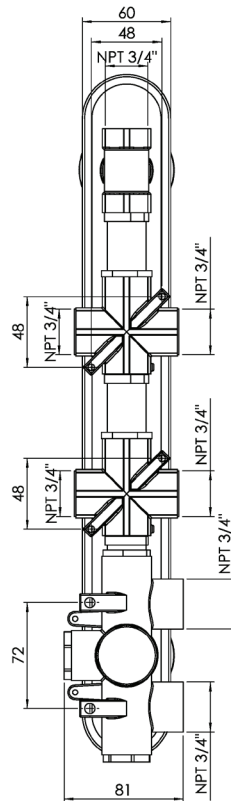

CaBano

Specs Sheet
Fiche technique

CENTURY #63SD31C

Round Shower Design – 3 outlets
Système de douche design rond – 3 sorties

 .99 Chrome

#om014

3/4" Thermostatic with 3 flow controls

Can add independent flow control
Integrated service stops, filters & back-flow preventers
13 GPM (49.2 L/min.)

Century #63014RT

Trim for rough-in om014

Order om014 rough-in separately
2³/₈" x 18¹/₄"

Finish: Chrome (#99)

#6006

6" ceiling arm with round flange

1/2" Male NPT inlet
Sliding flange

Finish: Chrome (#99)

#6024

10" round thin rain head

4 mm in thickness
Easy clean nozzles
High polished stainless steel
2.5 GPM (9.5 L/min.)

Finish: Chrome (#99)

#75149

Shower rail kit

Includes bar, hose and hand shower
3 position spray
Easy clean nozzles
2.5 GPM (9.5 L/min.)

Finish: Chrome (#99)

#6032

Round wall supply elbow

1/2" female inlet

Finish: Chrome (#99)

Emotion #6046

Round flush mount body spray

Directional head
Easy clean nozzles
1.5 GPM (5.7 L/min.)