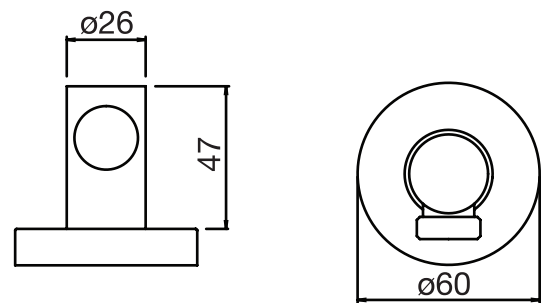

Century #63014RT

Trim for rough-in om014

Order om014 rough-in separately
2³/₈" x 18¹/₄"

Finish: Chrome (#99)

#6006

6" ceiling arm with round flange

1/2" Male NPT inlet
Sliding flange

Finish: Chrome (#99)

#6024

10" round thin rain head

4 mm in thickness
Easy clean nozzles
High polished stainless steel
2.5 GPM (9.5 L/min.)

Finish: Chrome (#99)

#75149

Shower rail kit

Includes bar, hose and hand shower
3 position spray
Easy clean nozzles
2.5 GPM (9.5 L/min.)

Finish: Chrome (#99)

#6032

Round wall supply elbow

1/2" female inlet

Finish: Chrome (#99)

Emotion #6046

Round flush mount body spray

Directional head
Easy clean nozzles
1.5 GPM (5.7 L/min.)