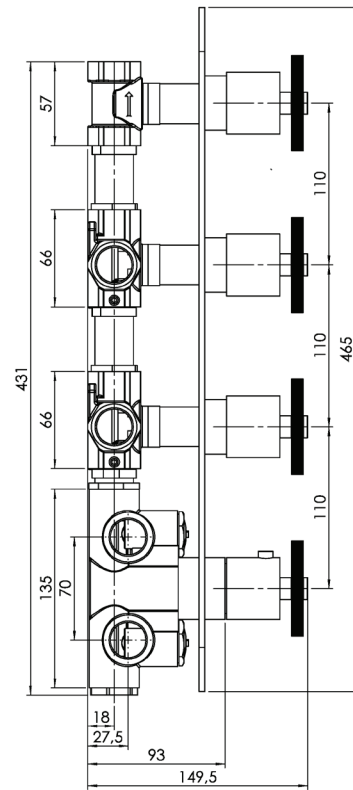

CaBano

Specs Sheet
Fiche technique

CENTURY #63SD31C

Round Shower Design – 3 outlets
Système de douche design rond – 3 sorties

 .99 Chrome

#om014

3/4" Thermostatic with 3 flow controls

Can add independent flow control
Integrated service stops, filters & back-flow preventers
13 GPM (49.2 L/min.)

Century #63014RT

Trim for rough-in om014

Order om014 rough-in separately
2³/₈" x 18¹/₄"

Finish: Chrome (#99)

#6006

6" ceiling arm with round flange

1/2" Male NPT inlet
Sliding flange

Finish: Chrome (#99)

#6024

10" round thin rain head

4 mm in thickness
Easy clean nozzles
High polished stainless steel
2.5 GPM (9.5 L/min.)

Finish: Chrome (#99)

#75149

Shower rail kit

Includes bar, hose and hand shower
3 position spray
Easy clean nozzles
2.5 GPM (9.5 L/min.)

Finish: Chrome (#99)

#6032

Round wall supply elbow

1/2" female inlet

Finish: Chrome (#99)

Emotion #6046

Round flush mount body spray

Directional head
Easy clean nozzles
1.5 GPM (5.7 L/min.)