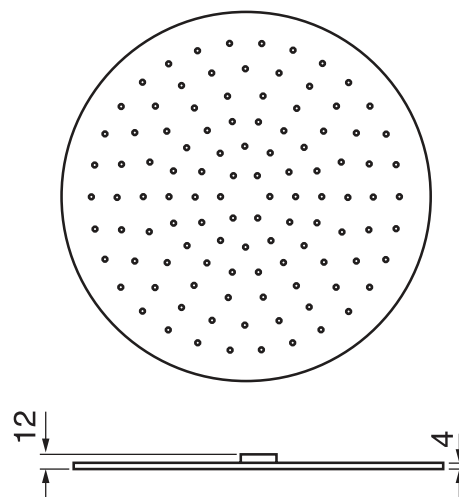

CaBano

Specs Sheet
Fiche technique

CENTURY #63SD31C

Round Shower Design – 3 outlets
Système de douche design rond – 3 sorties

 .99 Chrome

#om014

3/4" Thermostatic with 3 flow controls

Can add independent flow control
Integrated service stops, filters & back-flow preventers
13 GPM (49.2 L/min.)

Century #63014RT

Trim for rough-in om014

Order om014 rough-in separately
2³/₈" x 18¹/₄"

Finish: Chrome (#99)

#6006

6" ceiling arm with round flange

1/2" Male NPT inlet
Sliding flange

Finish: Chrome (#99)

#6024

10" round thin rain head

4 mm in thickness
Easy clean nozzles
High polished stainless steel
2.5 GPM (9.5 L/min.)

Finish: Chrome (#99)

#75149

Shower rail kit

Includes bar, hose and hand shower
3 position spray
Easy clean nozzles
2.5 GPM (9.5 L/min.)

Finish: Chrome (#99)

#6032

Round wall supply elbow

1/2" female inlet

Finish: Chrome (#99)

Emotion #6046

Round flush mount body spray

Directional head
Easy clean nozzles
1.5 GPM (5.7 L/min.)