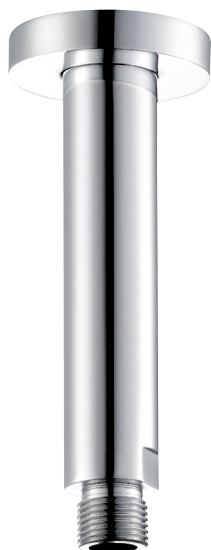

CaBano

Specs Sheet
Fiche technique

CENTURY #63SD31C

Round Shower Design – 3 outlets
Système de douche design rond – 3 sorties

 .99 Chrome

#om014

3/4" Thermostatic with 3 flow controls

Can add independent flow control
Integrated service stops, filters & back-flow preventers
13 GPM (49.2 L/min.)

Century #63014RT

Trim for rough-in om014

Order om014 rough-in separately
2³/₈" x 18¹/₄"

Finish: Chrome (#99)

#6006

6" ceiling arm with round flange

1/2" Male NPT inlet
Sliding flange

Finish: Chrome (#99)

#6024

10" round thin rain head

4 mm in thickness
Easy clean nozzles
High polished stainless steel
2.5 GPM (9.5 L/min.)

Finish: Chrome (#99)

#75149

Shower rail kit

Includes bar, hose and hand shower
3 position spray
Easy clean nozzles
2.5 GPM (9.5 L/min.)

Finish: Chrome (#99)

#6032

Round wall supply elbow

1/2" female inlet

Finish: Chrome (#99)

Emotion #6046

Round flush mount body spray

Directional head
Easy clean nozzles
1.5 GPM (5.7 L/min.)