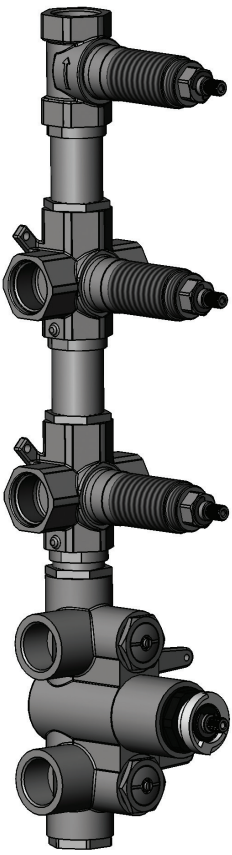

CaBano

Specs Sheet
Fiche technique

CENTURY #63SD31C

Round Shower Design – 3 outlets
Système de douche design rond – 3 sorties

 .99 Chrome

#om014

3/4" Thermostatic with 3 flow controls

Can add independent flow control
Integrated service stops, filters & back-flow preventers
13 GPM (49.2 L/min.)

Century #63014RT

Trim for rough-in om014

Order om014 rough-in separately
2³/₈" x 18¹/₄"

Finish: Chrome (#99)

#6006

6" ceiling arm with round flange

1/2" Male NPT inlet
Sliding flange

Finish: Chrome (#99)

#6024

10" round thin rain head

4 mm in thickness
Easy clean nozzles
High polished stainless steel
2.5 GPM (9.5 L/min.)

Finish: Chrome (#99)

#75149

Shower rail kit

Includes bar, hose and hand shower
3 position spray
Easy clean nozzles
2.5 GPM (9.5 L/min.)

Finish: Chrome (#99)

#6032

Round wall supply elbow

1/2" female inlet

Finish: Chrome (#99)

Emotion #6046

Round flush mount body spray

Directional head
Easy clean nozzles
1.5 GPM (5.7 L/min.)