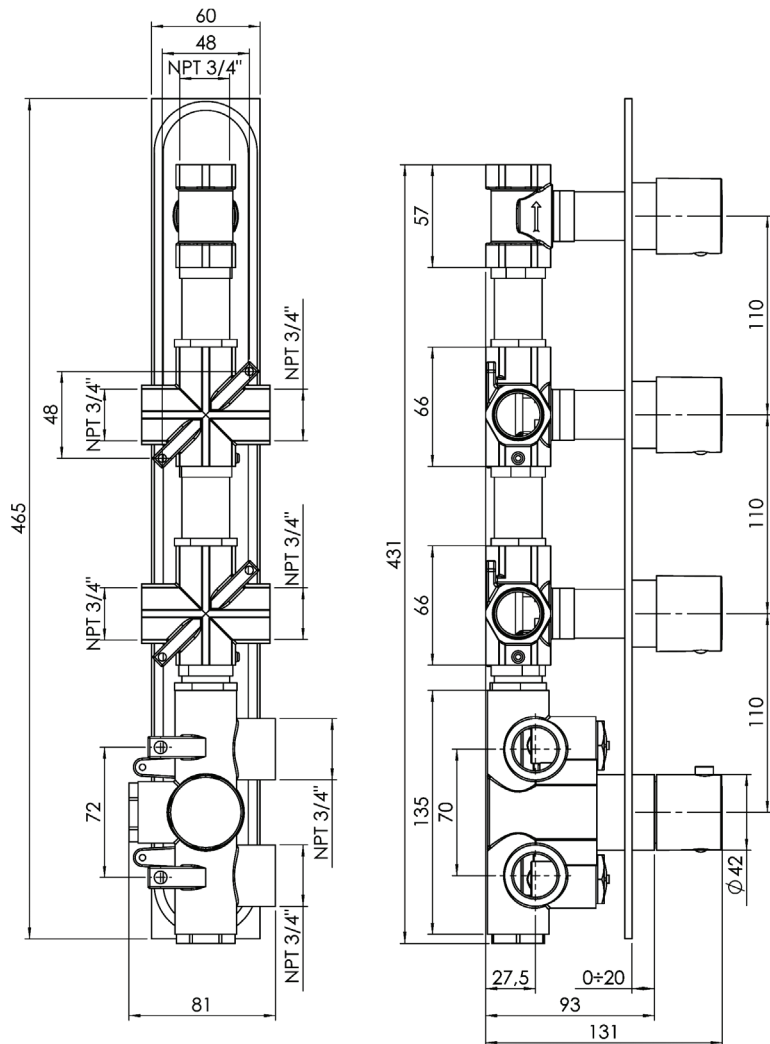

CaBano

Specs Sheet
Fiche technique

CENTURY #63SD31C

Round Shower Design – 3 outlets
Système de douche design rond – 3 sorties

 .99 Chrome

#om014

3/4" Thermostatic with 3 flow controls

Can add independent flow control
Integrated service stops, filters & back-flow preventers
13 GPM (49.2 L/min.)

Century #63014RT

Trim for rough-in om014

Order om014 rough-in separately
2³/₈" x 18¹/₄"

Finish: Chrome (#99)

#6006

6" ceiling arm with round flange

1/2" Male NPT inlet
Sliding flange

Finish: Chrome (#99)

#6024

10" round thin rain head

4 mm in thickness
Easy clean nozzles
High polished stainless steel
2.5 GPM (9.5 L/min.)

Finish: Chrome (#99)

#75149

Shower rail kit

Includes bar, hose and hand shower
3 position spray
Easy clean nozzles
2.5 GPM (9.5 L/min.)

Finish: Chrome (#99)

#6032

Round wall supply elbow

1/2" female inlet

Finish: Chrome (#99)

Emotion #6046

Round flush mount body spray

Directional head
Easy clean nozzles
1.5 GPM (5.7 L/min.)