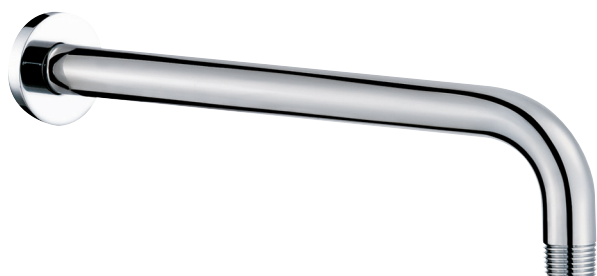

## CENTURY #63SD31

Round Shower Design – 3 outlets  
Système de douche design rond – 3 sorties

 .99 Chrome

## Century #63014RT

Trim for rough-in om014

Order om014 rough-in separately  
2<sup>3</sup>/<sub>8</sub>" x 18<sup>1</sup>/<sub>4</sub>"

Finish: Chrome (#99)

## #6018

18" shower arm with round flange

1/2" Male NPT inlet  
Sliding flange

Finish: Chrome (#99)

## #6024

10" round thin rain head

4 mm in thickness  
Easy clean nozzles  
High polished stainless steel  
2.5 GPM (9.5 L/min.)

Finish: Chrome (#99)