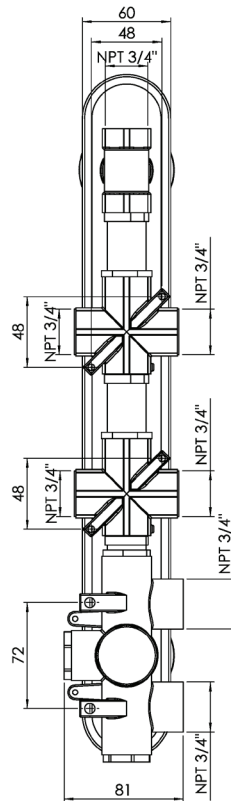

## #om014

3/4" Thermostatic with 3 flow controls

Can add independent flow control  
Integrated service stops, filters & back-flow preventers  
13 GPM (49.2 L/min.)

## Century #63014RT

Trim for rough-in om014

Order om014 rough-in separately  
2<sup>3</sup>/<sub>8</sub>" x 18<sup>1</sup>/<sub>4</sub>"

Finish: Chrome (#99)

## #6018

18" shower arm with round flange

1/2" Male NPT inlet  
Sliding flange

Finish: Chrome (#99)

## #6024

10" round thin rain head

4 mm in thickness  
Easy clean nozzles  
High polished stainless steel  
2.5 GPM (9.5 L/min.)

Finish: Chrome (#99)