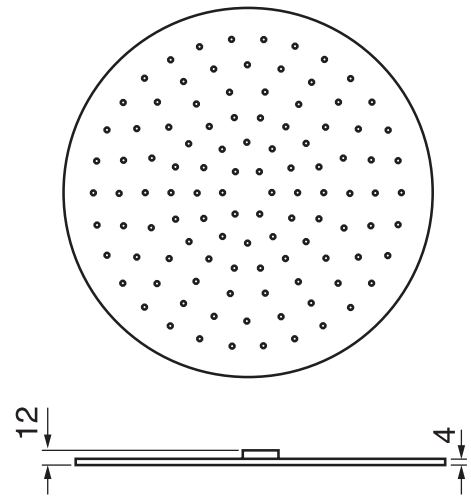

## Century #63014RT

Trim for rough-in om014

Order om014 rough-in separately  
2<sup>3</sup>/<sub>8</sub>" x 18<sup>1</sup>/<sub>4</sub>"

Finish: Chrome (#99)

## #6018

18" shower arm with round flange

1/2" Male NPT inlet  
Sliding flange

Finish: Chrome (#99)

## #6024

10" round thin rain head

4 mm in thickness  
Easy clean nozzles  
High polished stainless steel  
2.5 GPM (9.5 L/min.)

Finish: Chrome (#99)