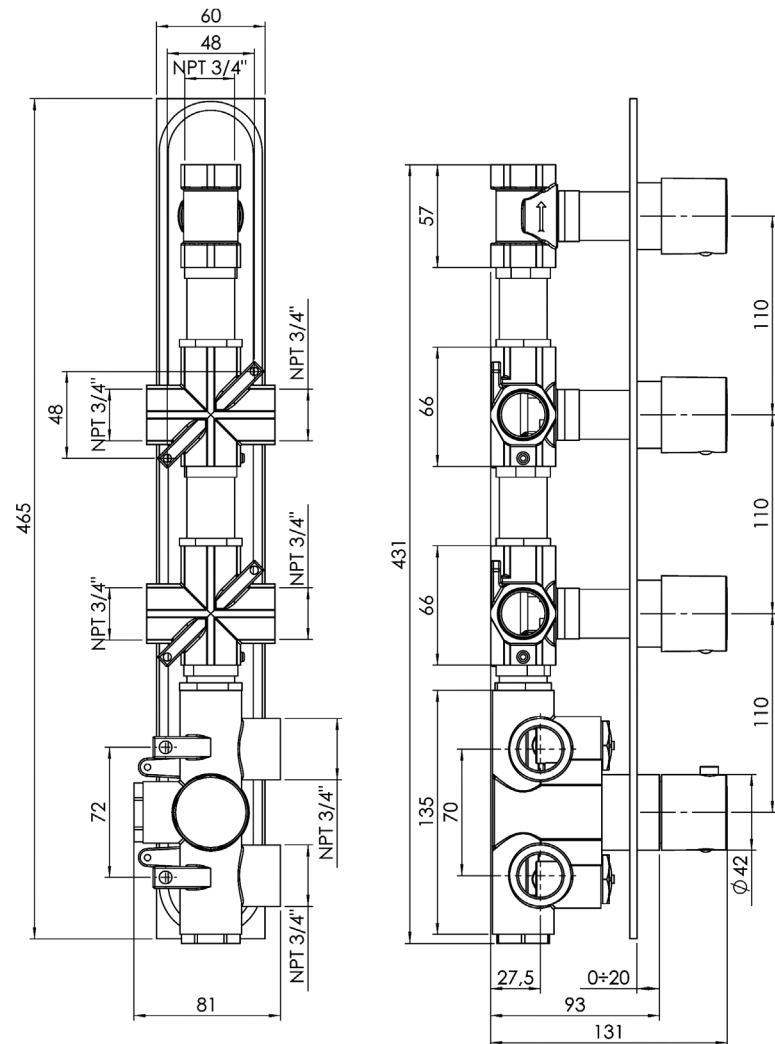

## #om014

3/4" Thermostatic with 3 flow controls

Can add independent flow control  
Integrated service stops, filters & back-flow preventers  
13 GPM (49.2 L/min.)

## Century #63014RT

Trim for rough-in om014

Order om014 rough-in separately  
2<sup>3</sup>/<sub>8</sub>" x 18<sup>1</sup>/<sub>4</sub>"

Finish: Chrome (#99)

## #6018

18" shower arm with round flange

1/2" Male NPT inlet  
Sliding flange

Finish: Chrome (#99)

## #6024

10" round thin rain head

4 mm in thickness  
Easy clean nozzles  
High polished stainless steel  
2.5 GPM (9.5 L/min.)

Finish: Chrome (#99)