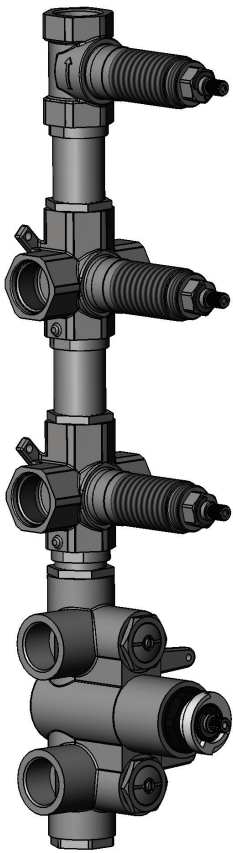

# CaBano

Specs Sheet  
Fiche technique

## CENTURY #63SD31

Round Shower Design – 3 outlets  
Système de douche design rond – 3 sorties

 .99 Chrome

## #om014

3/4" Thermostatic with 3 flow controls

Can add independent flow control  
Integrated service stops, filters & back-flow preventers  
13 GPM (49.2 L/min.)

## #6018

18" shower arm with round flange

1/2" Male NPT inlet  
Sliding flange

Finish: Chrome (#99)