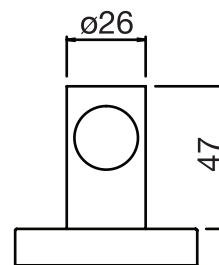

#6032

Round wall supply elbow

1/2" female inlet

Finish: Chrome (#99)