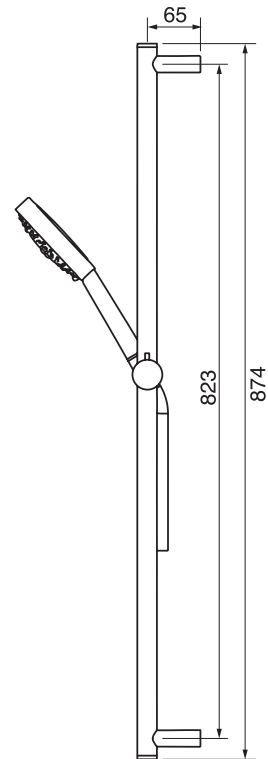

## Century #63014RT

Trim for rough-in om014

Order om014 rough-in separately  
2<sup>3</sup>/<sub>8</sub>" x 18<sup>1</sup>/<sub>4</sub>"

Finish: Chrome (#99)

## #6018

18" shower arm with round flange

1/2" Male NPT inlet  
Sliding flange

Finish: Chrome (#99)

## #6024

10" round thin rain head

4 mm in thickness  
Easy clean nozzles  
High polished stainless steel  
2.5 GPM (9.5 L/min.)

Finish: Chrome (#99)

## #75149

Shower rail kit

Includes bar, hose and hand shower  
3 position spray  
Easy clean nozzles  
2.5 GPM (9.5 L/min.)

Finish: Chrome (#99)