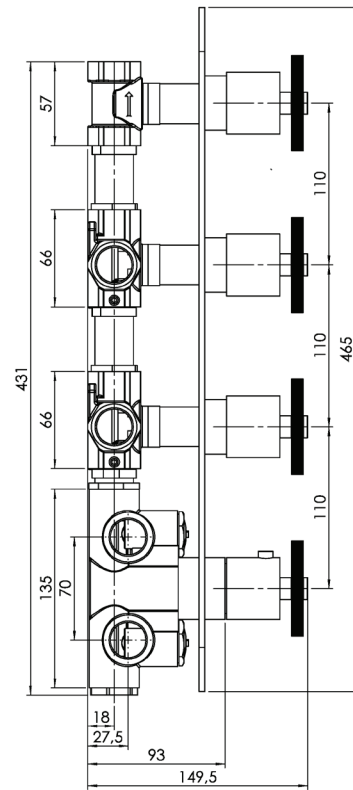

## #om014

3/4" Thermostatic with 3 flow controls

Can add independent flow control  
Integrated service stops, filters & back-flow preventers  
13 GPM (49.2 L/min.)

## Century #63014RT

Trim for rough-in om014

Order om014 rough-in separately  
2<sup>3</sup>/<sub>8</sub>" x 18<sup>1</sup>/<sub>4</sub>"

Finish: Chrome (#99)

## #6018

18" shower arm with round flange

1/2" Male NPT inlet  
Sliding flange

Finish: Chrome (#99)

## #6024

10" round thin rain head

4 mm in thickness  
Easy clean nozzles  
High polished stainless steel  
2.5 GPM (9.5 L/min.)

Finish: Chrome (#99)