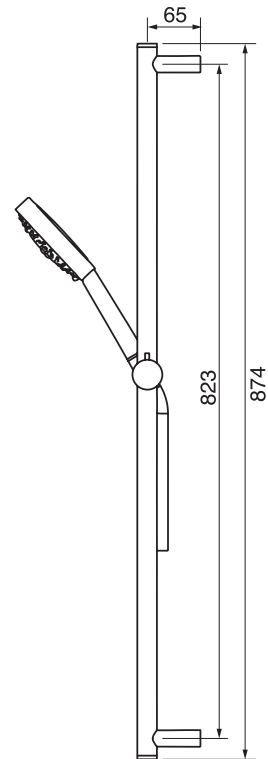

CENTURY #63SD30

Round Shower Design – 2 outlets
Système de douche design rond – 2 sorties

 .99 Chrome

 .255 Graphite

 .535 British Gold / Or cendré

#om013

3/4" Thermostatic with 2 flow controls

Can add independent flow control
Integrated service stops, filters & back-flow preventers
Rough-in can be mounted horizontally or vertically
13 GPM (49.2 L/min.)

Century #63013RT

Trim for rough-in om013

Order om013 rough-in separately
2³/₈" x 14¹/₈"

Finish: Chrome (#99)

#6018

18" shower arm with round flange

1/2" Male NPT inlet
Sliding flange

Finish: Chrome (#99)

#6024

10" round thin rain head

4 mm in thickness
Easy clean nozzles
High polished stainless steel
2.5 GPM (9.5 L/min.)

Finish: Chrome (#99)

#75149

Shower rail kit

Includes bar, hose and hand shower
3 position spray
Easy clean nozzles
2.5 GPM (9.5 L/min.)

Finish: Chrome (#99)

#6032

Round wall supply elbow

1/2" female inlet

Finish: Chrome (#99)