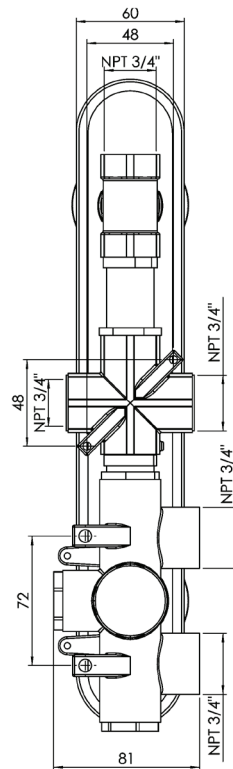

CENTURY #63SD30

Round Shower Design – 2 outlets
Système de douche design rond – 2 sorties

 .99 Chrome

 .255 Graphite

 .535 British Gold / Or cendré

#om013

3/4" Thermostatic with 2 flow controls

Can add independent flow control
Integrated service stops, filters & back-flow preventers
Rough-in can be mounted horizontally or vertically
13 GPM (49.2 L/min.)

Century #63013RT

Trim for rough-in om013

Order om013 rough-in separately
2³/₈" x 14¹/₈"

Finish: Chrome (#99)

#6018

18" shower arm with round flange

1/2" Male NPT inlet
Sliding flange

Finish: Chrome (#99)

#6024

10" round thin rain head

4 mm in thickness
Easy clean nozzles
High polished stainless steel
2.5 GPM (9.5 L/min.)

Finish: Chrome (#99)

#75149

Shower rail kit

Includes bar, hose and hand shower
3 position spray
Easy clean nozzles
2.5 GPM (9.5 L/min.)

Finish: Chrome (#99)

#6032

Round wall supply elbow

1/2" female inlet

Finish: Chrome (#99)