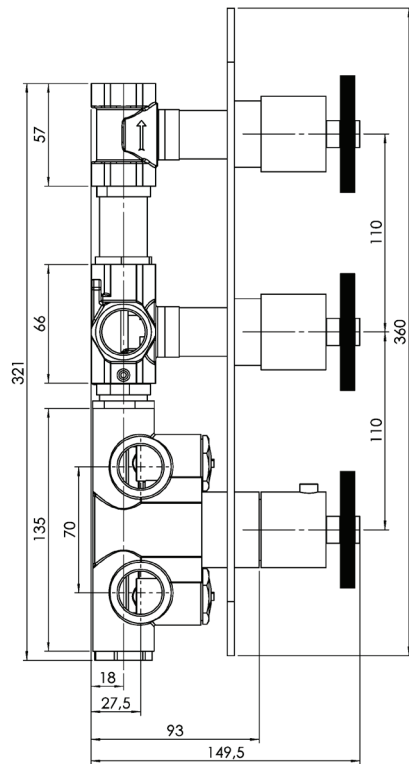

CENTURY #63SD30

Round Shower Design – 2 outlets
Système de douche design rond – 2 sorties

 .99 Chrome

 .255 Graphite

 .535 British Gold / Or cendré

#om013

3/4" Thermostatic with 2 flow controls

Can add independent flow control
Integrated service stops, filters & back-flow preventers
Rough-in can be mounted horizontally or vertically
13 GPM (49.2 L/min.)

Century #63013RT

Trim for rough-in om013

Order om013 rough-in separately
2³/₈" x 14¹/₈"

Finish: Chrome (#99)

#6018

18" shower arm with round flange

1/2" Male NPT inlet
Sliding flange

Finish: Chrome (#99)

#6024

10" round thin rain head

4 mm in thickness
Easy clean nozzles
High polished stainless steel
2.5 GPM (9.5 L/min.)

Finish: Chrome (#99)

#75149

Shower rail kit

Includes bar, hose and hand shower
3 position spray
Easy clean nozzles
2.5 GPM (9.5 L/min.)

Finish: Chrome (#99)

#6032

Round wall supply elbow

1/2" female inlet

Finish: Chrome (#99)