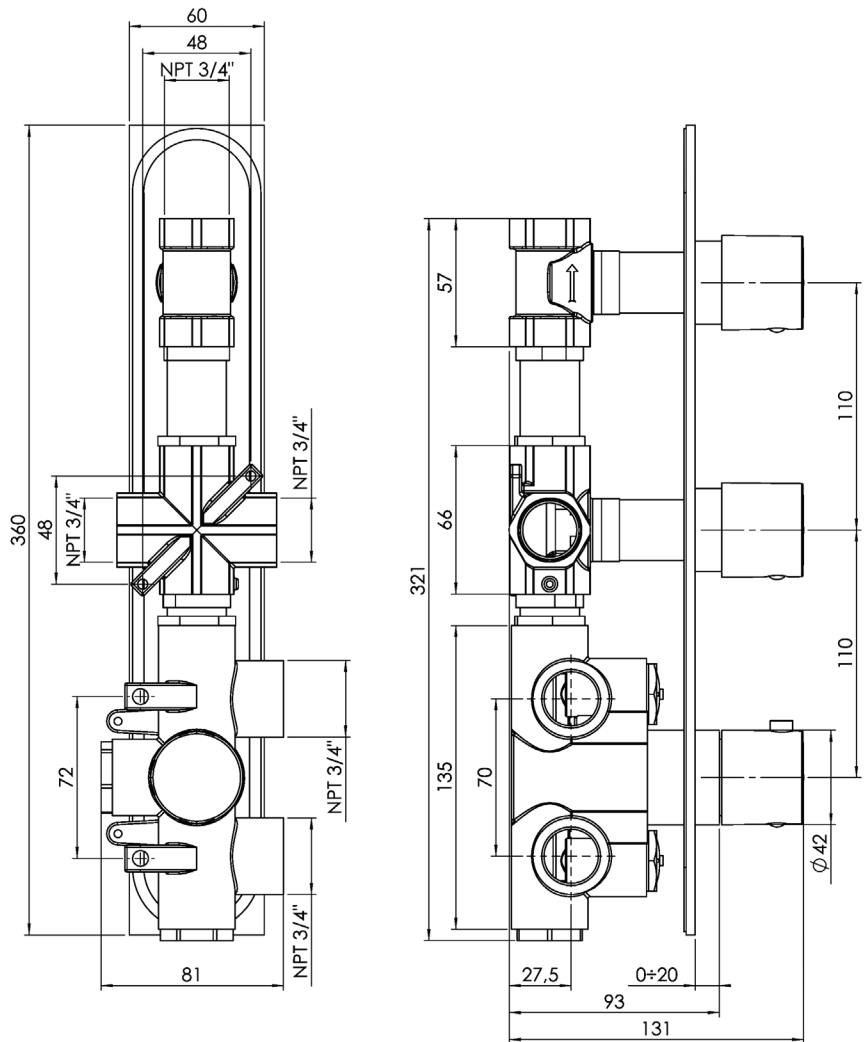

CENTURY #63SD30

Round Shower Design – 2 outlets
Système de douche design rond – 2 sorties

 .99 Chrome

 .255 Graphite

 .535 British Gold / Or cendré

#om013

3/4" Thermostatic with 2 flow controls

Can add independent flow control
Integrated service stops, filters & back-flow preventers
Rough-in can be mounted horizontally or vertically
13 GPM (49.2 L/min.)

Century #63013RT

Trim for rough-in om013

Order om013 rough-in separately
2³/₈" x 14¹/₈"

Finish: Chrome (#99)

#6018

18" shower arm with round flange

1/2" Male NPT inlet
Sliding flange

Finish: Chrome (#99)

#6024

10" round thin rain head

4 mm in thickness
Easy clean nozzles
High polished stainless steel
2.5 GPM (9.5 L/min.)

Finish: Chrome (#99)

#75149

Shower rail kit

Includes bar, hose and hand shower
3 position spray
Easy clean nozzles
2.5 GPM (9.5 L/min.)

Finish: Chrome (#99)

#6032

Round wall supply elbow

1/2" female inlet

Finish: Chrome (#99)