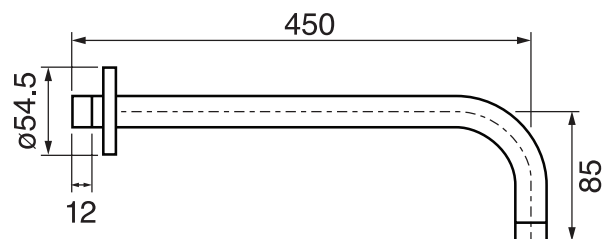

CENTURY #63SD30

Round Shower Design – 2 outlets
Système de douche design rond – 2 sorties

 .99 Chrome

 .255 Graphite

 .535 British Gold / Or cendré

#om013

3/4" Thermostatic with 2 flow controls

Can add independent flow control
Integrated service stops, filters & back-flow preventers
Rough-in can be mounted horizontally or vertically
13 GPM (49.2 L/min.)

Century #63013RT

Trim for rough-in om013

Order om013 rough-in separately
2³/₈" x 14¹/₈"

Finish: Chrome (#99)

#6018

18" shower arm with round flange

1/2" Male NPT inlet
Sliding flange

Finish: Chrome (#99)

#6024

10" round thin rain head

4 mm in thickness
Easy clean nozzles
High polished stainless steel
2.5 GPM (9.5 L/min.)

Finish: Chrome (#99)

#75149

Shower rail kit

Includes bar, hose and hand shower
3 position spray
Easy clean nozzles
2.5 GPM (9.5 L/min.)