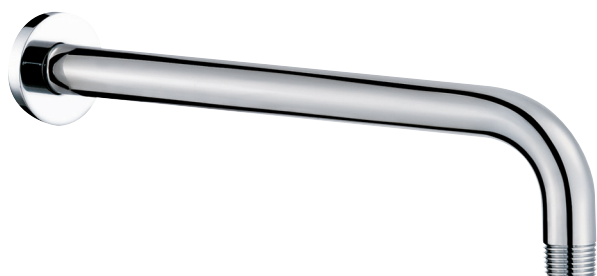

CENTURY #63SD30

Round Shower Design – 2 outlets
Système de douche design rond – 2 sorties

 .99 Chrome

 .255 Graphite

 .535 British Gold / Or cendré

#om013

3/4" Thermostatic with 2 flow controls

Can add independent flow control
Integrated service stops, filters & back-flow preventers
Rough-in can be mounted horizontally or vertically
13 GPM (49.2 L/min.)

Century #63013RT

Trim for rough-in om013

Order om013 rough-in separately
2³/₈" x 14¹/₈"

Finish: Chrome (#99)

#6018

18" shower arm with round flange

1/2" Male NPT inlet
Sliding flange

Finish: Chrome (#99)

#6024

10" round thin rain head

4 mm in thickness
Easy clean nozzles
High polished stainless steel
2.5 GPM (9.5 L/min.)

Finish: Chrome (#99)

#75149

Shower rail kit

Includes bar, hose and hand shower
3 position spray
Easy clean nozzles
2.5 GPM (9.5 L/min.)

Finish: Chrome (#99)

#6032

Round wall supply elbow

1/2" female inlet

Finish: Chrome (#99)