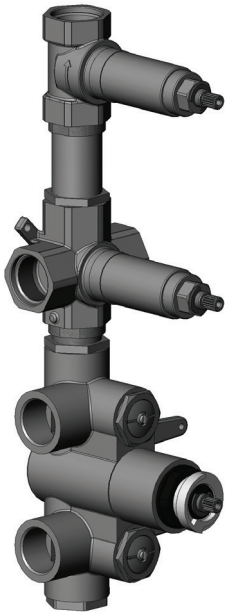

CENTURY #63SD30

Round Shower Design – 2 outlets
Système de douche design rond – 2 sorties

 .99 Chrome

 .255 Graphite

 .535 British Gold / Or cendré

#om013

3/4" Thermostatic with 2 flow controls

Can add independent flow control
Integrated service stops, filters & back-flow preventers
Rough-in can be mounted horizontally or vertically
13 GPM (49.2 L/min.)

Century #63013RT

Trim for rough-in om013

Order om013 rough-in separately
2³/₈" x 14¹/₈"

Finish: Chrome (#99)

#6018

18" shower arm with round flange

1/2" Male NPT inlet
Sliding flange

Finish: Chrome (#99)

#6024

10" round thin rain head

4 mm in thickness
Easy clean nozzles
High polished stainless steel
2.5 GPM (9.5 L/min.)

Finish: Chrome (#99)

#75149

Shower rail kit

Includes bar, hose and hand shower
3 position spray
Easy clean nozzles
2.5 GPM (9.5 L/min.)

Finish: Chrome (#99)

#6032

Round wall supply elbow

1/2" female inlet

Finish: Chrome (#99)