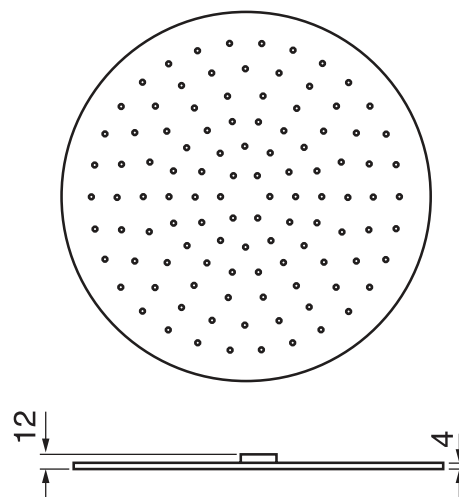

CENTURY #63SD30

Round Shower Design – 2 outlets
Système de douche design rond – 2 sorties

 .99 Chrome

 .255 Graphite

 .535 British Gold / Or cendré

#om013

3/4" Thermostatic with 2 flow controls

Can add independent flow control
Integrated service stops, filters & back-flow preventers
Rough-in can be mounted horizontally or vertically
13 GPM (49.2 L/min.)

Century #63013RT

Trim for rough-in om013

Order om013 rough-in separately
2³/₈" x 14¹/₈"

Finish: Chrome (#99)

#6018

18" shower arm with round flange

1/2" Male NPT inlet
Sliding flange

Finish: Chrome (#99)

#6024

10" round thin rain head

4 mm in thickness
Easy clean nozzles
High polished stainless steel
2.5 GPM (9.5 L/min.)

Finish: Chrome (#99)

#75149

Shower rail kit

Includes bar, hose and hand shower
3 position spray
Easy clean nozzles
2.5 GPM (9.5 L/min.)