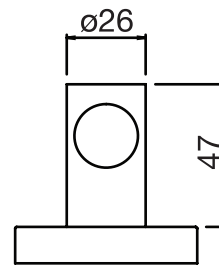

CENTURY #63SD30

Round Shower Design – 2 outlets
Système de douche design rond – 2 sorties

 .99 Chrome

 .255 Graphite

 .535 British Gold / Or cendré

#om013

3/4" Thermostatic with 2 flow controls

Can add independent flow control
Integrated service stops, filters & back-flow preventers
Rough-in can be mounted horizontally or vertically
13 GPM (49.2 L/min.)

Century #63013RT

Trim for rough-in om013

Order om013 rough-in separately
2³/₈" x 14¹/₈"

Finish: Chrome (#99)

#6018

18" shower arm with round flange

1/2" Male NPT inlet
Sliding flange

Finish: Chrome (#99)

#6024

10" round thin rain head

4 mm in thickness
Easy clean nozzles
High polished stainless steel
2.5 GPM (9.5 L/min.)

Finish: Chrome (#99)

#75149

Shower rail kit

Includes bar, hose and hand shower
3 position spray
Easy clean nozzles
2.5 GPM (9.5 L/min.)

Finish: Chrome (#99)

#6032

Round wall supply elbow

1/2" female inlet

Finish: Chrome (#99)