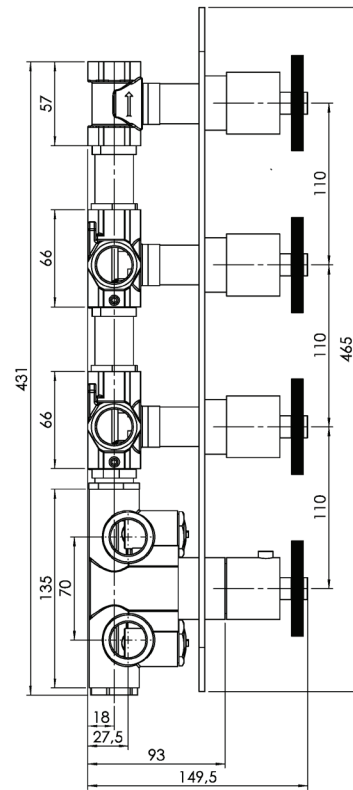

CaBano

Specs Sheet
Fiche technique

CENTURY #60SD33

Round Shower Design – 3 outlets
Système de douche design rond – 3 sorties

 .99 Chrome

#om014

3/4" Thermostatic with 3 flow controls

Can add independent flow control
Integrated service stops, filters & back-flow preventers
13 GPM (49.2 L/min.)

Century #60014RT

Trim for rough-in om014

Order om014 rough-in separately
2³/₈" x 18¹/₄"

Finish: Chrome (#99)

#6006

6" ceiling arm with round flange

1/2" Male NPT inlet
Sliding flange

Finish: Chrome (#99)

#6027

12" round thin rain head

4 mm in thickness
Easy clean nozzles
High polished stainless steel
2.5 GPM (9.5 L/min.)

Finish: Chrome (#99)

#75149

Shower rail kit

Includes bar, hose and hand shower
3 position spray
Easy clean nozzles
2.5 GPM (9.5 L/min.)

Finish: Chrome (#99)

#6032

Round wall supply elbow

1/2" female inlet

Finish: Chrome (#99)

Spin #6146

Body spray

1.5 GPM (5.7 L/min.)