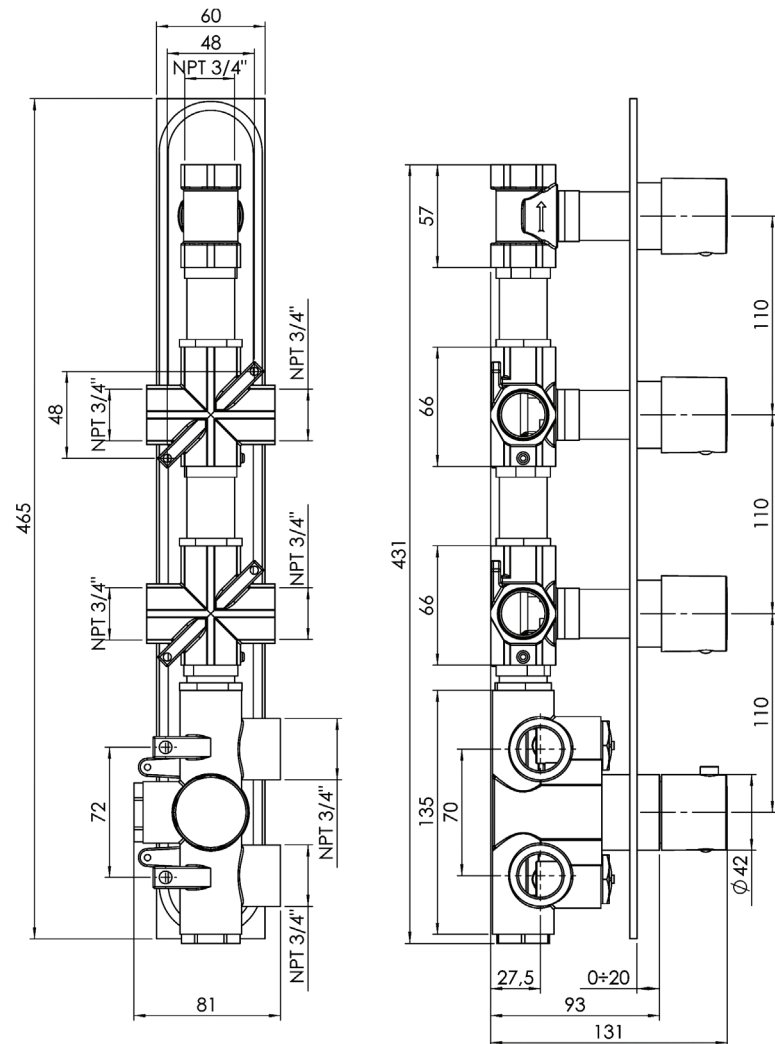

CaBano

Specs Sheet
Fiche technique

CENTURY #60SD33

Round Shower Design – 3 outlets
Système de douche design rond – 3 sorties

 .99 Chrome

#om014

3/4" Thermostatic with 3 flow controls

Can add independent flow control
Integrated service stops, filters & back-flow preventers
13 GPM (49.2 L/min.)

Century #60014RT

Trim for rough-in om014

Order om014 rough-in separately
2³/₈" x 18¹/₄"

Finish: Chrome (#99)

#6006

6" ceiling arm with round flange

1/2" Male NPT inlet
Sliding flange

Finish: Chrome (#99)

#6027

12" round thin rain head

4 mm in thickness
Easy clean nozzles
High polished stainless steel
2.5 GPM (9.5 L/min.)

Finish: Chrome (#99)

#75149

Shower rail kit

Includes bar, hose and hand shower
3 position spray
Easy clean nozzles
2.5 GPM (9.5 L/min.)

Finish: Chrome (#99)

#6032

Round wall supply elbow

1/2" female inlet

Finish: Chrome (#99)

Spin #6146

Body spray

1.5 GPM (5.7 L/min.)