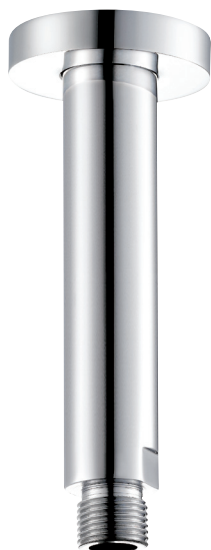

CaBano

Specs Sheet
Fiche technique

CENTURY #60SD33

Round Shower Design – 3 outlets
Système de douche design rond – 3 sorties

 .99 Chrome

#om014

3/4" Thermostatic with 3 flow controls

Can add independent flow control
Integrated service stops, filters & back-flow preventers
13 GPM (49.2 L/min.)

Century #60014RT

Trim for rough-in om014

Order om014 rough-in separately
2³/₈" x 18¹/₄"

Finish: Chrome (#99)

#6006

6" ceiling arm with round flange

1/2" Male NPT inlet
Sliding flange

Finish: Chrome (#99)

#6027

12" round thin rain head

4 mm in thickness
Easy clean nozzles
High polished stainless steel
2.5 GPM (9.5 L/min.)

Finish: Chrome (#99)

#75149

Shower rail kit

Includes bar, hose and hand shower
3 position spray
Easy clean nozzles
2.5 GPM (9.5 L/min.)

Finish: Chrome (#99)

#6032

Round wall supply elbow

1/2" female inlet

Finish: Chrome (#99)

Spin #6146

Body spray

1.5 GPM (5.7 L/min.)