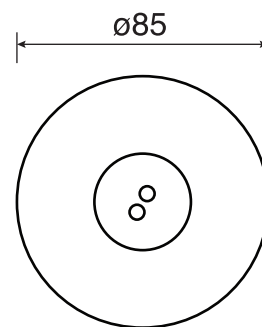

Century #60014RT

Trim for rough-in om014

Order om014 rough-in separately
2³/₈" x 18¹/₄"

Finish: Chrome (#99)

#6006

6" ceiling arm with round flange

1/2" Male NPT inlet
Sliding flange

Finish: Chrome (#99)

Finish: Chrome (#99)

#6032

Round wall supply elbow

1/2" female inlet

Finish: Chrome (#99)

Spin #6146

Body spray

1.5 GPM (5.7 L/min.)