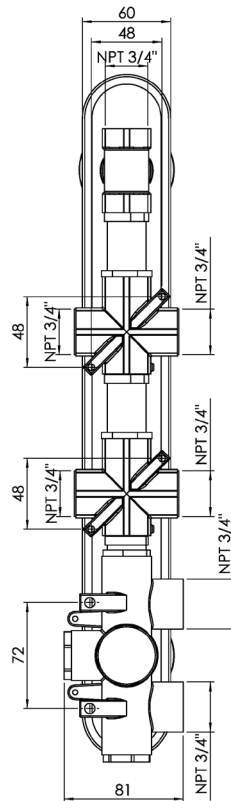

CaBano

Specs Sheet
Fiche technique

CENTURY #60SD33

Round Shower Design – 3 outlets
Système de douche design rond – 3 sorties

 .99 Chrome

#om014

3/4" Thermostatic with 3 flow controls

Can add independent flow control
Integrated service stops, filters & back-flow preventers
13 GPM (49.2 L/min.)

Century #60014RT

Trim for rough-in om014

Order om014 rough-in separately
2³/₈" x 18¹/₄"

Finish: Chrome (#99)

#6006

6" ceiling arm with round flange

1/2" Male NPT inlet
Sliding flange

Finish: Chrome (#99)

#6027

12" round thin rain head

4 mm in thickness
Easy clean nozzles
High polished stainless steel
2.5 GPM (9.5 L/min.)

Finish: Chrome (#99)

#75149

Shower rail kit

Includes bar, hose and hand shower
3 position spray
Easy clean nozzles
2.5 GPM (9.5 L/min.)

Finish: Chrome (#99)

#6032

Round wall supply elbow

1/2" female inlet

Finish: Chrome (#99)

Spin #6146

Body spray

1.5 GPM (5.7 L/min.)