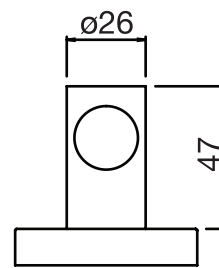

Century #60014RT

Trim for rough-in om014

Order om014 rough-in separately
2³/₈" x 18¹/₄"

Finish: Chrome (#99)

#6006

6" ceiling arm with round flange

1/2" Male NPT inlet
Sliding flange

Finish: Chrome (#99)

#6027

12" round thin rain head

4 mm in thickness
Easy clean nozzles
High polished stainless steel
2.5 GPM (9.5 L/min.)

Finish: Chrome (#99)

#75149

Shower rail kit

Includes bar, hose and hand shower
3 position spray
Easy clean nozzles
2.5 GPM (9.5 L/min.)

Finish: Chrome (#99)

#6032

Round wall supply elbow

1/2" female inlet

Finish: Chrome (#99)

Spin #6146

Body spray

1.5 GPM (5.7 L/min.)