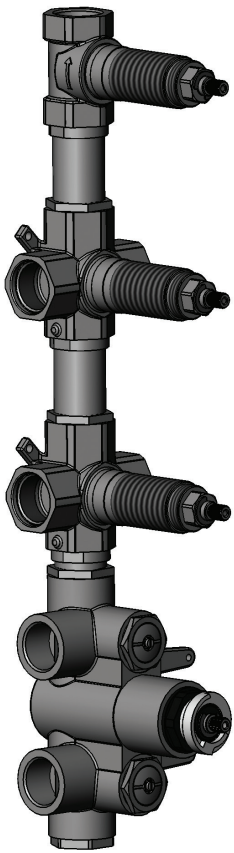

CaBano

Specs Sheet
Fiche technique

CENTURY #60SD33

Round Shower Design – 3 outlets
Système de douche design rond – 3 sorties

 .99 Chrome

#om014

3/4" Thermostatic with 3 flow controls

Can add independent flow control
Integrated service stops, filters & back-flow preventers
13 GPM (49.2 L/min.)

Century #60014RT

Trim for rough-in om014

Order om014 rough-in separately
2³/₈" x 18¹/₄"

Finish: Chrome (#99)

#6006

6" ceiling arm with round flange

1/2" Male NPT inlet
Sliding flange

Finish: Chrome (#99)

#6027

12" round thin rain head

4 mm in thickness
Easy clean nozzles
High polished stainless steel
2.5 GPM (9.5 L/min.)

Finish: Chrome (#99)

#75149

Shower rail kit

Includes bar, hose and hand shower
3 position spray
Easy clean nozzles
2.5 GPM (9.5 L/min.)

Finish: Chrome (#99)

#6032

Round wall supply elbow

1/2" female inlet

Finish: Chrome (#99)

Spin #6146

Body spray

1.5 GPM (5.7 L/min.)