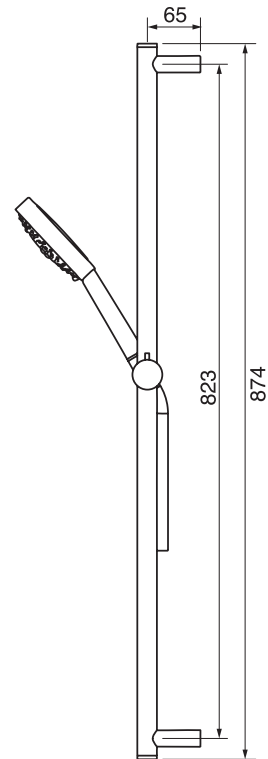

CaBano

Specs Sheet
Fiche technique

CENTURY #60SD33

Round Shower Design – 3 outlets
Système de douche design rond – 3 sorties

 .99 Chrome

#om014

3/4" Thermostatic with 3 flow controls

Can add independent flow control
Integrated service stops, filters & back-flow preventers
13 GPM (49.2 L/min.)

Century #60014RT

Trim for rough-in om014

Order om014 rough-in separately
2³/₈" x 18¹/₄"

Finish: Chrome (#99)

#6006

6" ceiling arm with round flange

1/2" Male NPT inlet
Sliding flange

Finish: Chrome (#99)

#6027

12" round thin rain head

4 mm in thickness
Easy clean nozzles
High polished stainless steel
2.5 GPM (9.5 L/min.)

Finish: Chrome (#99)

#75149

Shower rail kit

Includes bar, hose and hand shower
3 position spray
Easy clean nozzles
2.5 GPM (9.5 L/min.)

Finish: Chrome (#99)

#6032

Round wall supply elbow

1/2" female inlet

Finish: Chrome (#99)

Spin #6146

Body spray

1.5 GPM (5.7 L/min.)