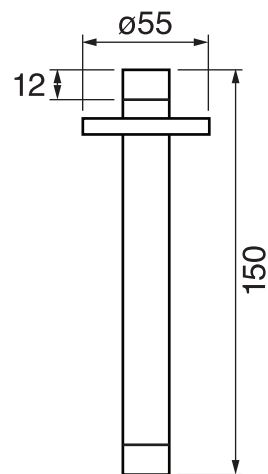

CaBano

Specs Sheet
Fiche technique

CENTURY #60SD33

Round Shower Design – 3 outlets
Système de douche design rond – 3 sorties

 .99 Chrome

#om014

3/4" Thermostatic with 3 flow controls

Can add independent flow control
Integrated service stops, filters & back-flow preventers
13 GPM (49.2 L/min.)

Century #60014RT

Trim for rough-in om014

Order om014 rough-in separately
2³/₈" x 18¹/₄"

Finish: Chrome (#99)

#6006

6" ceiling arm with round flange

1/2" Male NPT inlet
Sliding flange

Finish: Chrome (#99)

#6027

12" round thin rain head

4 mm in thickness
Easy clean nozzles
High polished stainless steel
2.5 GPM (9.5 L/min.)

Finish: Chrome (#99)

#75149

Shower rail kit

Includes bar, hose and hand shower
3 position spray
Easy clean nozzles
2.5 GPM (9.5 L/min.)

Finish: Chrome (#99)

#6032

Round wall supply elbow

1/2" female inlet

Finish: Chrome (#99)

Spin #6146

Body spray

1.5 GPM (5.7 L/min.)