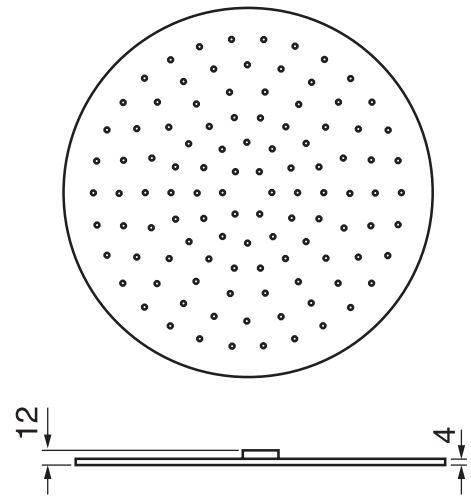

CaBano

Specs Sheet
Fiche technique

CENTURY #60SD31C

Round Shower Design – 3 outlets
Système de douche design rond – 3 sorties

 .99 Chrome

#om014

3/4" Thermostatic with 3 flow controls

Can add independent flow control
Integrated service stops, filters & back-flow preventers
13 GPM (49.2 L/min.)

Century #60014RT

Trim for rough-in om014

Order om014 rough-in separately
2³/₈" x 18¹/₄"

Finish: Chrome (#99)

#6006

6" ceiling arm with round flange

1/2" Male NPT inlet
Sliding flange

Finish: Chrome (#99)

#6024

10" round thin rain head

4 mm in thickness
Easy clean nozzles
High polished stainless steel
2.5 GPM (9.5 L/min.)

Finish: Chrome (#99)

#75149

Shower rail kit

Includes bar, hose and hand shower
3 position spray
Easy clean nozzles
2.5 GPM (9.5 L/min.)

Finish: Chrome (#99)

#6032

Round wall supply elbow

1/2" female inlet

Finish: Chrome (#99)

Emotion #6046

Round flush mount body spray

Directional head
Easy clean nozzles
1.5 GPM (5.7 L/min.)