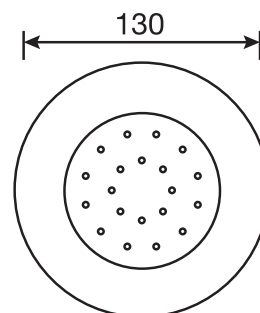

Century #60014RT

Trim for rough-in om014

Order om014 rough-in separately
2³/₈" x 18¹/₄"

Finish: Chrome (#99)

#6006

6" ceiling arm with round flange

1/2" Male NPT inlet
Sliding flange

Finish: Chrome (#99)

#6024

10" round thin rain head

4 mm in thickness
Easy clean nozzles
High polished stainless steel
2.5 GPM (9.5 L/min.)

Finish: Chrome (#99)

#75149

Shower rail kit

Includes bar, hose and hand shower
3 position spray
Easy clean nozzles
2.5 GPM (9.5 L/min.)

Finish: Chrome (#99)

#6032

Round wall supply elbow

1/2" female inlet

Finish: Chrome (#99)

Emotion #6046

Round flush mount body spray

Directional head
Easy clean nozzles
1.5 GPM (5.7 L/min.)