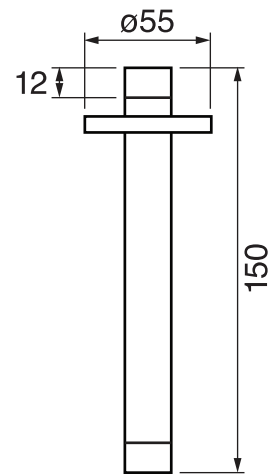

CaBano

Specs Sheet
Fiche technique

CENTURY #60SD31C

Round Shower Design – 3 outlets
Système de douche design rond – 3 sorties

 .99 Chrome

#om014

3/4" Thermostatic with 3 flow controls

Can add independent flow control
Integrated service stops, filters & back-flow preventers
13 GPM (49.2 L/min.)

Century #60014RT

Trim for rough-in om014

Order om014 rough-in separately
2³/₈" x 18¹/₄"

Finish: Chrome (#99)

#6006

6" ceiling arm with round flange

1/2" Male NPT inlet
Sliding flange

Finish: Chrome (#99)

#6024

10" round thin rain head

4 mm in thickness
Easy clean nozzles
High polished stainless steel
2.5 GPM (9.5 L/min.)

Finish: Chrome (#99)

#75149

Shower rail kit

Includes bar, hose and hand shower
3 position spray
Easy clean nozzles
2.5 GPM (9.5 L/min.)

Finish: Chrome (#99)

#6032

Round wall supply elbow

1/2" female inlet

Finish: Chrome (#99)

Emotion #6046

Round flush mount body spray

Directional head
Easy clean nozzles
1.5 GPM (5.7 L/min.)