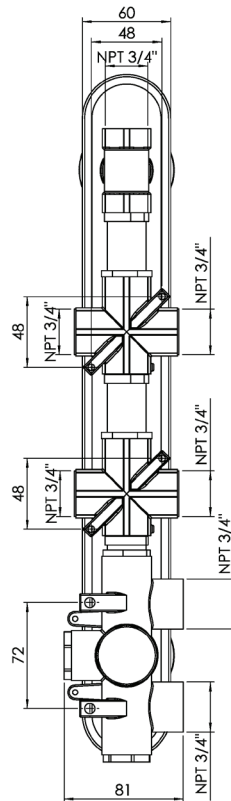

CaBano

Specs Sheet
Fiche technique

CENTURY #60SD31C

Round Shower Design – 3 outlets
Système de douche design rond – 3 sorties

 .99 Chrome

#om014

3/4" Thermostatic with 3 flow controls

Can add independent flow control
Integrated service stops, filters & back-flow preventers
13 GPM (49.2 L/min.)

Century #60014RT

Trim for rough-in om014

Order om014 rough-in separately
2³/₈" x 18¹/₄"

Finish: Chrome (#99)

#6006

6" ceiling arm with round flange

1/2" Male NPT inlet
Sliding flange

Finish: Chrome (#99)

#6024

10" round thin rain head

4 mm in thickness
Easy clean nozzles
High polished stainless steel
2.5 GPM (9.5 L/min.)

Finish: Chrome (#99)

#75149

Shower rail kit

Includes bar, hose and hand shower
3 position spray
Easy clean nozzles
2.5 GPM (9.5 L/min.)

Finish: Chrome (#99)

#6032

Round wall supply elbow

1/2" female inlet

Finish: Chrome (#99)

Emotion #6046

Round flush mount body spray

Directional head
Easy clean nozzles
1.5 GPM (5.7 L/min.)