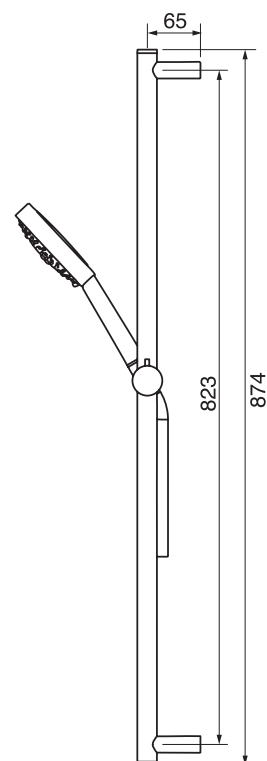

CaBano

Specs Sheet
Fiche technique

CENTURY #60SD31C

Round Shower Design – 3 outlets
Système de douche design rond – 3 sorties

 .99 Chrome

#om014

3/4" Thermostatic with 3 flow controls

Can add independent flow control
Integrated service stops, filters & back-flow preventers
13 GPM (49.2 L/min.)

Century #60014RT

Trim for rough-in om014

Order om014 rough-in separately
2³/₈" x 18¹/₄"

Finish: Chrome (#99)

#6006

6" ceiling arm with round flange

1/2" Male NPT inlet
Sliding flange

Finish: Chrome (#99)

#6024

10" round thin rain head

4 mm in thickness
Easy clean nozzles
High polished stainless steel
2.5 GPM (9.5 L/min.)

Finish: Chrome (#99)

#75149

Shower rail kit

Includes bar, hose and hand shower
3 position spray
Easy clean nozzles
2.5 GPM (9.5 L/min.)

Finish: Chrome (#99)

#6032

Round wall supply elbow

1/2" female inlet

Finish: Chrome (#99)

Emotion #6046

Round flush mount body spray

Directional head
Easy clean nozzles
1.5 GPM (5.7 L/min.)