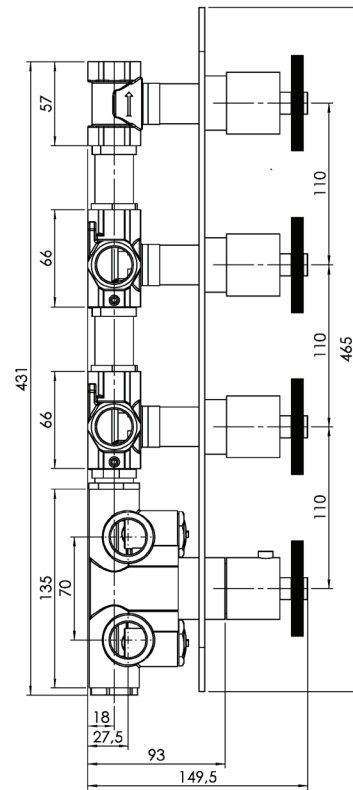

CaBano

Specs Sheet
Fiche technique

CENTURY #60SD31C

Round Shower Design – 3 outlets
Système de douche design rond – 3 sorties

 .99 Chrome

#om014

3/4" Thermostatic with 3 flow controls

Can add independent flow control
Integrated service stops, filters & back-flow preventers
13 GPM (49.2 L/min.)

Century #60014RT

Trim for rough-in om014

Order om014 rough-in separately
2³/₈" x 18¹/₄"

Finish: Chrome (#99)

#6006

6" ceiling arm with round flange

1/2" Male NPT inlet
Sliding flange

Finish: Chrome (#99)

#6024

10" round thin rain head

4 mm in thickness
Easy clean nozzles
High polished stainless steel
2.5 GPM (9.5 L/min.)

Finish: Chrome (#99)

#75149

Shower rail kit

Includes bar, hose and hand shower
3 position spray
Easy clean nozzles
2.5 GPM (9.5 L/min.)

Finish: Chrome (#99)

#6032

Round wall supply elbow

1/2" female inlet

Finish: Chrome (#99)

Emotion #6046

Round flush mount body spray

Directional head
Easy clean nozzles
1.5 GPM (5.7 L/min.)