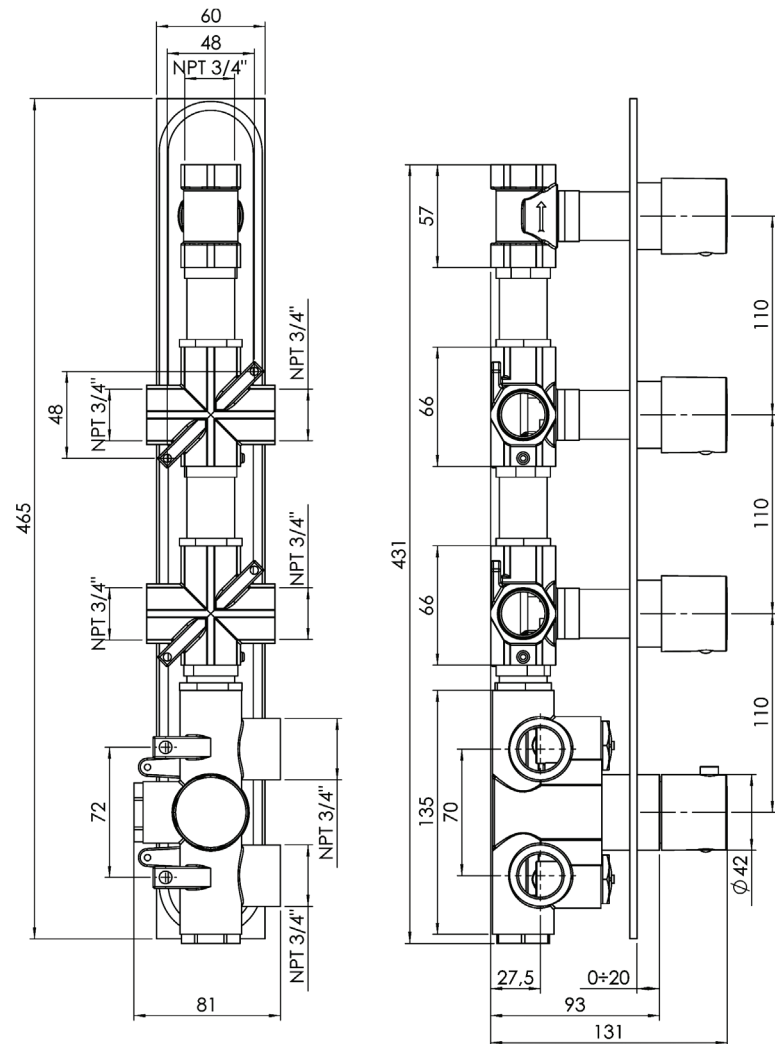

CaBano

Specs Sheet
Fiche technique

CENTURY #60SD31C

Round Shower Design – 3 outlets
Système de douche design rond – 3 sorties

 .99 Chrome

#om014

3/4" Thermostatic with 3 flow controls

Can add independent flow control
Integrated service stops, filters & back-flow preventers
13 GPM (49.2 L/min.)

Century #60014RT

Trim for rough-in om014

Order om014 rough-in separately
2³/₈" x 18¹/₄"

Finish: Chrome (#99)

#6006

6" ceiling arm with round flange

1/2" Male NPT inlet
Sliding flange

Finish: Chrome (#99)

#6024

10" round thin rain head

4 mm in thickness
Easy clean nozzles
High polished stainless steel
2.5 GPM (9.5 L/min.)

Finish: Chrome (#99)

#75149

Shower rail kit

Includes bar, hose and hand shower
3 position spray
Easy clean nozzles
2.5 GPM (9.5 L/min.)

Finish: Chrome (#99)

#6032

Round wall supply elbow

1/2" female inlet

Finish: Chrome (#99)

Emotion #6046

Round flush mount body spray

Directional head
Easy clean nozzles
1.5 GPM (5.7 L/min.)