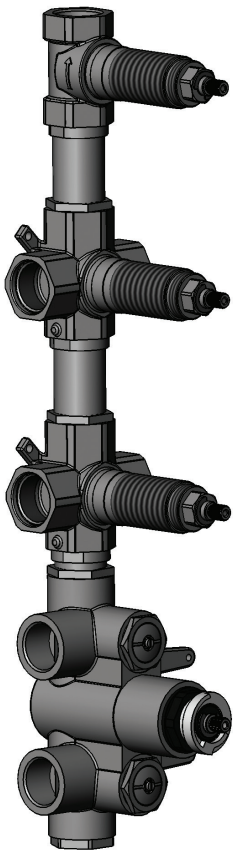

CaBano

Specs Sheet
Fiche technique

CENTURY #60SD31C

Round Shower Design – 3 outlets
Système de douche design rond – 3 sorties

 .99 Chrome

#om014

3/4" Thermostatic with 3 flow controls

Can add independent flow control
Integrated service stops, filters & back-flow preventers
13 GPM (49.2 L/min.)

Century #60014RT

Trim for rough-in om014

Order om014 rough-in separately
2³/₈" x 18¹/₄"

Finish: Chrome (#99)

#6006

6" ceiling arm with round flange

1/2" Male NPT inlet
Sliding flange

Finish: Chrome (#99)

#6024

10" round thin rain head

4 mm in thickness
Easy clean nozzles
High polished stainless steel
2.5 GPM (9.5 L/min.)

Finish: Chrome (#99)

#75149

Shower rail kit

Includes bar, hose and hand shower
3 position spray
Easy clean nozzles
2.5 GPM (9.5 L/min.)

Finish: Chrome (#99)

#6032

Round wall supply elbow

1/2" female inlet

Finish: Chrome (#99)

Emotion #6046

Round flush mount body spray

Directional head
Easy clean nozzles
1.5 GPM (5.7 L/min.)