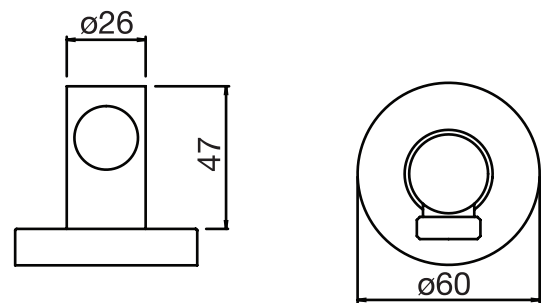

CaBano

Specs Sheet
Fiche technique

CENTURY #60SD31C

Round Shower Design – 3 outlets
Système de douche design rond – 3 sorties

 .99 Chrome

#om014

3/4" Thermostatic with 3 flow controls

Can add independent flow control
Integrated service stops, filters & back-flow preventers
13 GPM (49.2 L/min.)

Century #60014RT

Trim for rough-in om014

Order om014 rough-in separately
2³/₈" x 18¹/₄"

Finish: Chrome (#99)

#6006

6" ceiling arm with round flange

1/2" Male NPT inlet
Sliding flange

Finish: Chrome (#99)

#6024

10" round thin rain head

4 mm in thickness
Easy clean nozzles
High polished stainless steel
2.5 GPM (9.5 L/min.)

Finish: Chrome (#99)

#75149

Shower rail kit

Includes bar, hose and hand shower
3 position spray
Easy clean nozzles
2.5 GPM (9.5 L/min.)

Finish: Chrome (#99)

#6032

Round wall supply elbow

1/2" female inlet

Finish: Chrome (#99)

Emotion #6046

Round flush mount body spray

Directional head
Easy clean nozzles
1.5 GPM (5.7 L/min.)