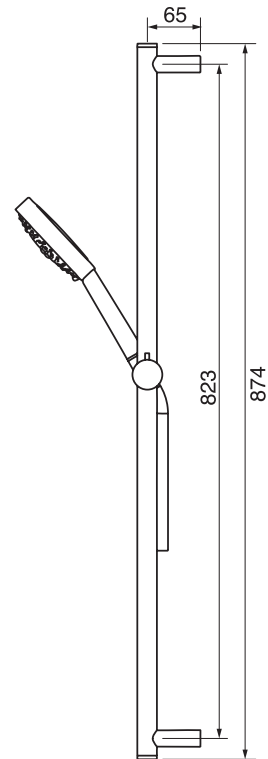

## CENTURY #60SD30C

Round Shower Design – 2 outlets  
Système de douche design rond – 2 sorties

 .99 Chrome

 .255 Graphite

 .535 British Gold / Or cendré

## #6006

6" ceiling arm with round flange

1/2" Male NPT inlet  
Sliding flange

Finish: Chrome (#99)

## #6024

10" round thin rain head

4 mm in thickness  
Easy clean nozzles  
High polished stainless steel  
2.5 GPM (9.5 L/min.)

Finish: Chrome (#99)

## #75149

Shower rail kit

Includes bar, hose and hand shower  
3 position spray  
Easy clean nozzles  
2.5 GPM (9.5 L/min.)

Finish: Chrome (#99)