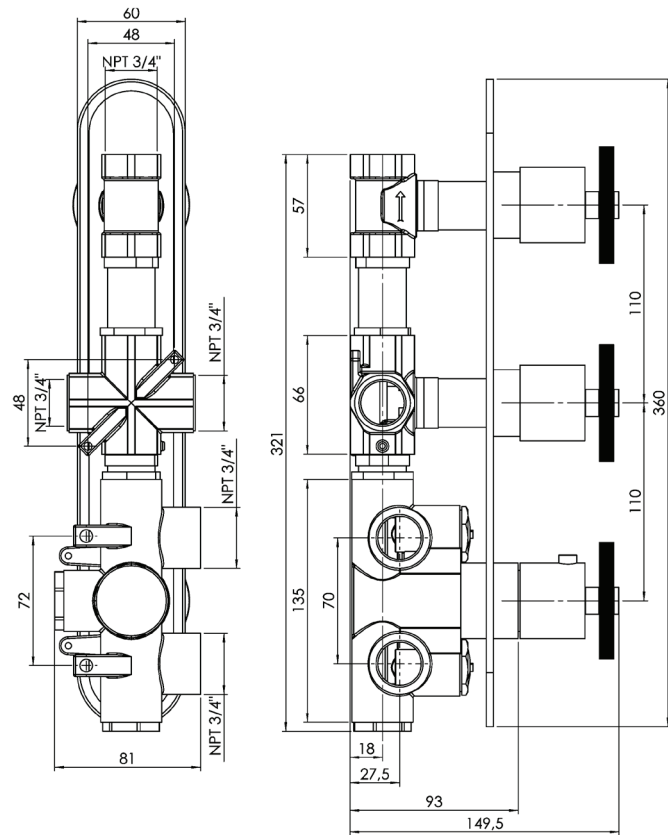

## CENTURY #60SD30C

Round Shower Design – 2 outlets  
Système de douche design rond – 2 sorties

 .99 Chrome

 .255 Graphite

 .535 British Gold / Or cendré

## #om013

3/4" Thermostatic with 2 flow controls

Can add independent flow control  
Integrated service stops, filters & back-flow preventers  
Rough-in can be mounted horizontally or vertically  
13 GPM (49.2 L/min.)

## Century #60013RT

Trim for rough-in om013

Order om013 rough-in separately  
2<sup>3</sup>/<sub>8</sub>" x 14<sup>1</sup>/<sub>8</sub>"

Finish: Chrome (#99)

## #6024

10" round thin rain head

4 mm in thickness  
Easy clean nozzles  
High polished stainless steel  
2.5 GPM (9.5 L/min.)

Finish: Chrome (#99)