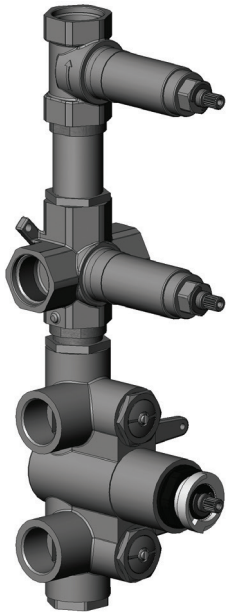

## CENTURY #60SD30C

Round Shower Design – 2 outlets  
Système de douche design rond – 2 sorties

 .99 Chrome

 .255 Graphite

 .535 British Gold / Or cendré

## #om013

3/4" Thermostatic with 2 flow controls

Can add independent flow control  
Integrated service stops, filters & back-flow preventers  
Rough-in can be mounted horizontally or vertically  
13 GPM (49.2 L/min.)

## Century #60013RT

Trim for rough-in om013

Order om013 rough-in separately  
2<sup>3</sup>/<sub>8</sub>" x 14<sup>1</sup>/<sub>8</sub>"

Finish: Chrome (#99)

## #6024

10" round thin rain head

4 mm in thickness  
Easy clean nozzles  
High polished stainless steel  
2.5 GPM (9.5 L/min.)

Finish: Chrome (#99)