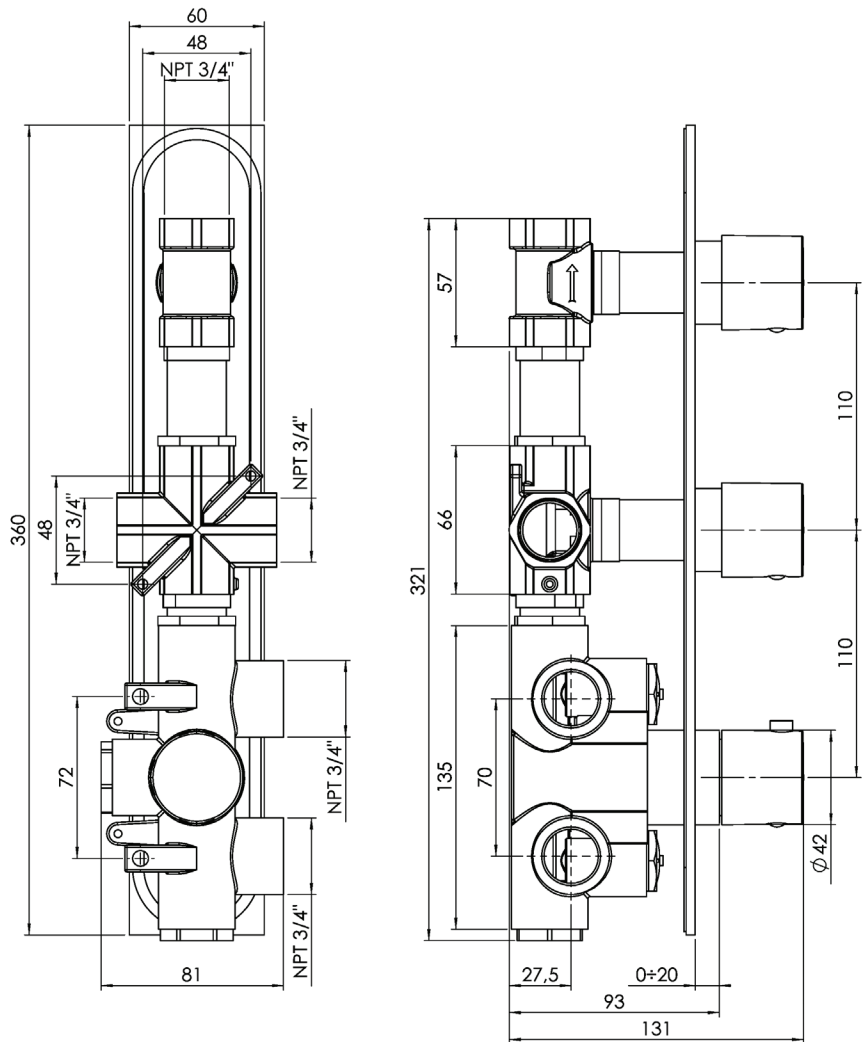

## CENTURY #60SD30C

Round Shower Design – 2 outlets  
Système de douche design rond – 2 sorties

 .99 Chrome

 .255 Graphite

 .535 British Gold / Or cendré

## #om013

3/4" Thermostatic with 2 flow controls

Can add independent flow control  
Integrated service stops, filters & back-flow preventers  
Rough-in can be mounted horizontally or vertically  
13 GPM (49.2 L/min.)

## Century #60013RT

Trim for rough-in om013

Order om013 rough-in separately  
2<sup>3</sup>/<sub>8</sub>" x 14<sup>1</sup>/<sub>8</sub>"

Finish: Chrome (#99)

## #6024

10" round thin rain head

4 mm in thickness  
Easy clean nozzles  
High polished stainless steel  
2.5 GPM (9.5 L/min.)

Finish: Chrome (#99)