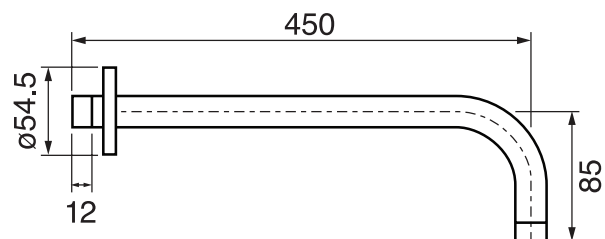

CENTURY #60SD30

Round Shower Design – 2 outlets
Système de douche design rond – 2 sorties

 .99 Chrome

 .255 Graphite

 .535 British Gold / Or cendré

#om013

3/4" Thermostatic with 2 flow controls

Can add independent flow control
Integrated service stops, filters & back-flow preventers
Rough-in can be mounted horizontally or vertically
13 GPM (49.2 L/min.)

Century #60013RT

Trim for rough-in om013

Order om013 rough-in separately
2³/₈" x 14¹/₈"

Finish: Chrome (#99)

#6018

18" shower arm with round flange

1/2" Male NPT inlet
Sliding flange

Finish: Chrome (#99)

#6024

10" round thin rain head

4 mm in thickness
Easy clean nozzles
High polished stainless steel
2.5 GPM (9.5 L/min.)

Finish: Chrome (#99)

#75149

Shower rail kit

Includes bar, hose and hand shower
3 position spray
Easy clean nozzles
2.5 GPM (9.5 L/min.)