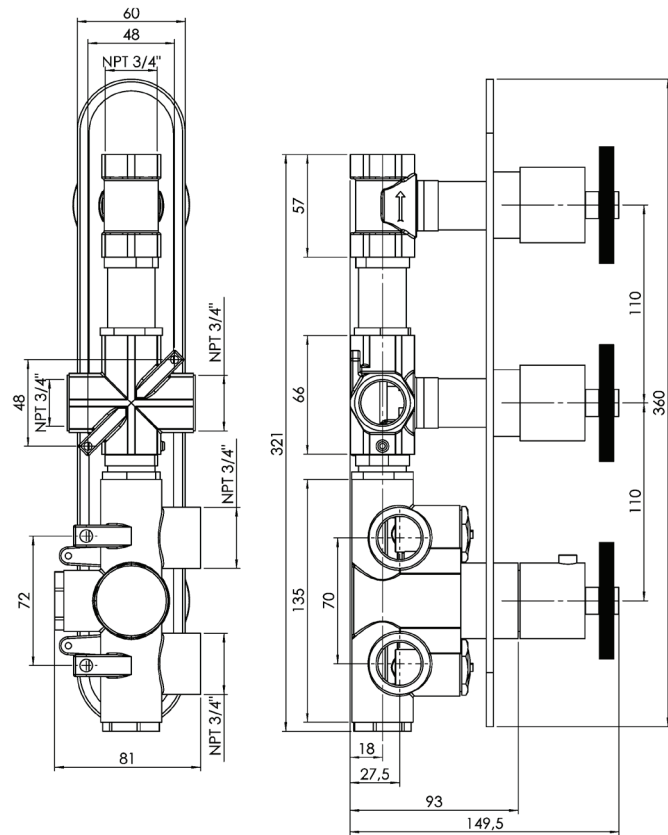

CENTURY #60SD30

Round Shower Design – 2 outlets
Système de douche design rond – 2 sorties

 .99 Chrome

 .255 Graphite

 .535 British Gold / Or cendré

#om013

3/4" Thermostatic with 2 flow controls

Can add independent flow control
Integrated service stops, filters & back-flow preventers
Rough-in can be mounted horizontally or vertically
13 GPM (49.2 L/min.)

Century #60013RT

Trim for rough-in om013

Order om013 rough-in separately
2³/₈" x 14¹/₈"

Finish: Chrome (#99)

#6018

18" shower arm with round flange

1/2" Male NPT inlet
Sliding flange

Finish: Chrome (#99)

#6024

10" round thin rain head

4 mm in thickness
Easy clean nozzles
High polished stainless steel
2.5 GPM (9.5 L/min.)

Finish: Chrome (#99)

#75149

Shower rail kit

Includes bar, hose and hand shower
3 position spray
Easy clean nozzles
2.5 GPM (9.5 L/min.)

Finish: Chrome (#99)

#6032

Round wall supply elbow

1/2" female inlet

Finish: Chrome (#99)