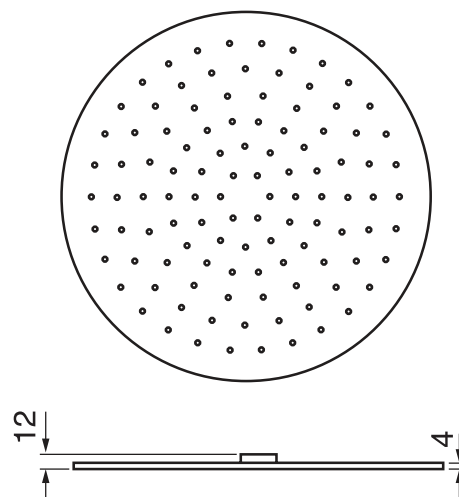

CENTURY #60SD30

Round Shower Design – 2 outlets
Système de douche design rond – 2 sorties

 .99 Chrome

 .255 Graphite

 .535 British Gold / Or cendré

#om013

3/4" Thermostatic with 2 flow controls

Can add independent flow control
Integrated service stops, filters & back-flow preventers
Rough-in can be mounted horizontally or vertically
13 GPM (49.2 L/min.)

Century #60013RT

Trim for rough-in om013

Order om013 rough-in separately
2³/₈" x 14¹/₈"

Finish: Chrome (#99)

#6018

18" shower arm with round flange

1/2" Male NPT inlet
Sliding flange

Finish: Chrome (#99)

#6024

10" round thin rain head

4 mm in thickness
Easy clean nozzles
High polished stainless steel
2.5 GPM (9.5 L/min.)

Finish: Chrome (#99)

#75149

Shower rail kit

Includes bar, hose and hand shower
3 position spray
Easy clean nozzles
2.5 GPM (9.5 L/min.)