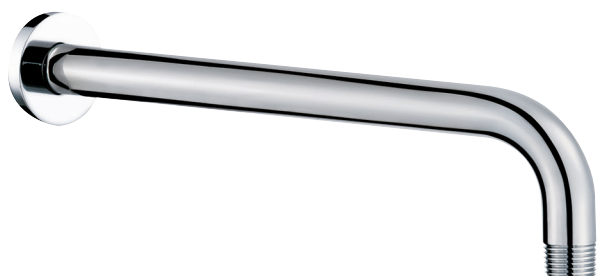

CENTURY #60SD30

Round Shower Design – 2 outlets
Système de douche design rond – 2 sorties

 .99 Chrome

 .255 Graphite

 .535 British Gold / Or cendré

#om013

3/4" Thermostatic with 2 flow controls

Can add independent flow control
Integrated service stops, filters & back-flow preventers
Rough-in can be mounted horizontally or vertically
13 GPM (49.2 L/min.)

Century #60013RT

Trim for rough-in om013

Order om013 rough-in separately
2³/₈" x 14¹/₈"

Finish: Chrome (#99)

#6018

18" shower arm with round flange

1/2" Male NPT inlet
Sliding flange

Finish: Chrome (#99)

#6024

10" round thin rain head

4 mm in thickness
Easy clean nozzles
High polished stainless steel
2.5 GPM (9.5 L/min.)

Finish: Chrome (#99)

#75149

Shower rail kit

Includes bar, hose and hand shower
3 position spray
Easy clean nozzles
2.5 GPM (9.5 L/min.)

Finish: Chrome (#99)

#6032

Round wall supply elbow

1/2" female inlet

Finish: Chrome (#99)