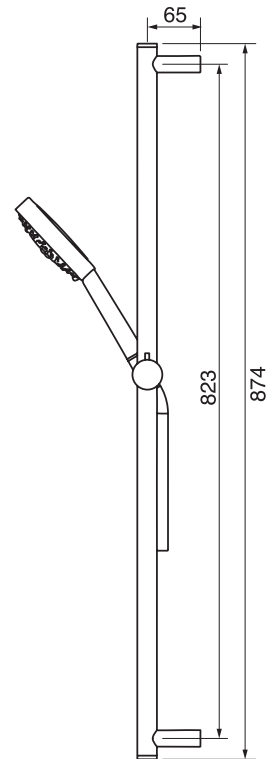

CENTURY #60SD30

Round Shower Design – 2 outlets
Système de douche design rond – 2 sorties

 .99 Chrome

 .255 Graphite

 .535 British Gold / Or cendré

#om013

3/4" Thermostatic with 2 flow controls

Can add independent flow control
Integrated service stops, filters & back-flow preventers
Rough-in can be mounted horizontally or vertically
13 GPM (49.2 L/min.)

Century #60013RT

Trim for rough-in om013

Order om013 rough-in separately
2³/₈" x 14¹/₈"

Finish: Chrome (#99)

#6018

18" shower arm with round flange

1/2" Male NPT inlet
Sliding flange

Finish: Chrome (#99)

#6024

10" round thin rain head

4 mm in thickness
Easy clean nozzles
High polished stainless steel
2.5 GPM (9.5 L/min.)

Finish: Chrome (#99)

#75149

Shower rail kit

Includes bar, hose and hand shower
3 position spray
Easy clean nozzles
2.5 GPM (9.5 L/min.)

Finish: Chrome (#99)

#6032

Round wall supply elbow

1/2" female inlet

Finish: Chrome (#99)