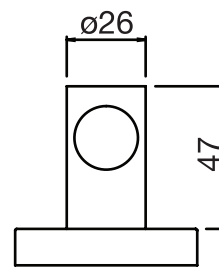

CENTURY #60SD30

Round Shower Design – 2 outlets
Système de douche design rond – 2 sorties

 .99 Chrome

 .255 Graphite

 .535 British Gold / Or cendré

#om013

3/4" Thermostatic with 2 flow controls

Can add independent flow control
Integrated service stops, filters & back-flow preventers
Rough-in can be mounted horizontally or vertically
13 GPM (49.2 L/min.)

Century #60013RT

Trim for rough-in om013

Order om013 rough-in separately
2³/₈" x 14¹/₈"

Finish: Chrome (#99)

#6018

18" shower arm with round flange

1/2" Male NPT inlet
Sliding flange

Finish: Chrome (#99)

#6024

10" round thin rain head

4 mm in thickness
Easy clean nozzles
High polished stainless steel
2.5 GPM (9.5 L/min.)

Finish: Chrome (#99)

#75149

Shower rail kit

Includes bar, hose and hand shower
3 position spray
Easy clean nozzles
2.5 GPM (9.5 L/min.)

Finish: Chrome (#99)

#6032

Round wall supply elbow

1/2" female inlet

Finish: Chrome (#99)