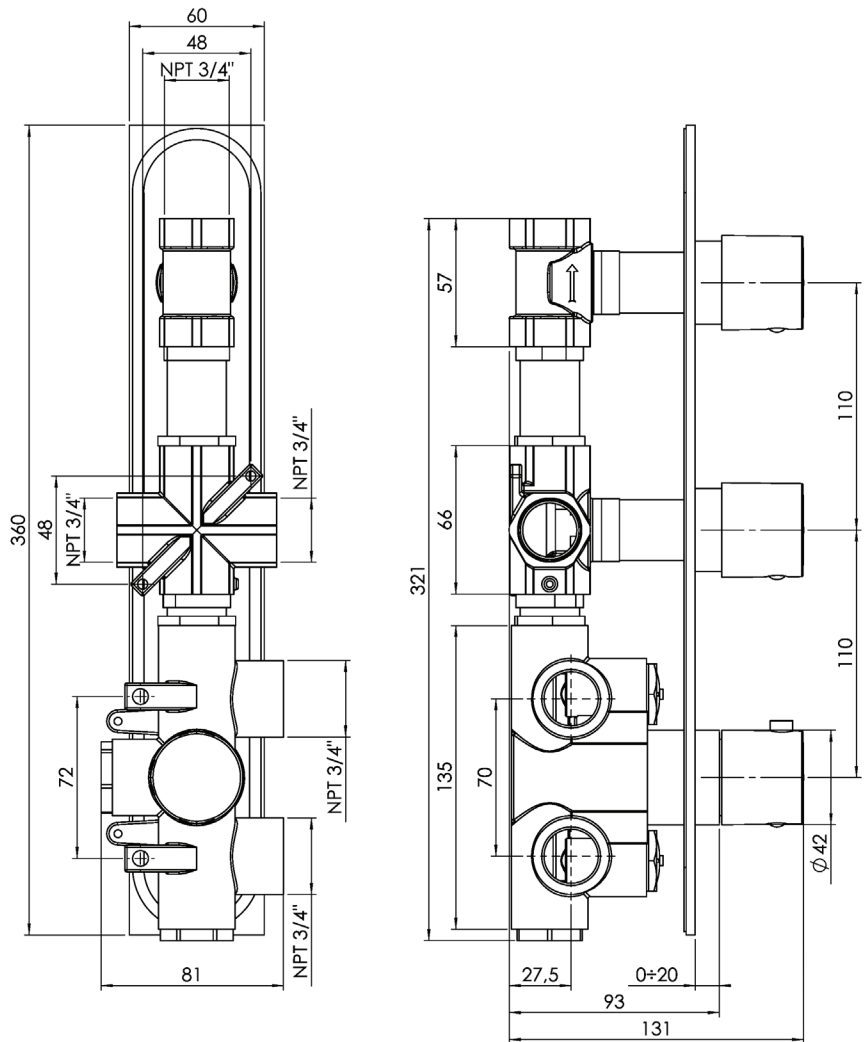

CENTURY #60SD30

Round Shower Design – 2 outlets
Système de douche design rond – 2 sorties

 .99 Chrome

 .255 Graphite

 .535 British Gold / Or cendré

#om013

3/4" Thermostatic with 2 flow controls

Can add independent flow control
Integrated service stops, filters & back-flow preventers
Rough-in can be mounted horizontally or vertically
13 GPM (49.2 L/min.)

Century #60013RT

Trim for rough-in om013

Order om013 rough-in separately
2³/₈" x 14¹/₈"

Finish: Chrome (#99)

#6018

18" shower arm with round flange

1/2" Male NPT inlet
Sliding flange

Finish: Chrome (#99)

#6024

10" round thin rain head

4 mm in thickness
Easy clean nozzles
High polished stainless steel
2.5 GPM (9.5 L/min.)

Finish: Chrome (#99)

#75149

Shower rail kit

Includes bar, hose and hand shower
3 position spray
Easy clean nozzles
2.5 GPM (9.5 L/min.)

Finish: Chrome (#99)

#6032

Round wall supply elbow

1/2" female inlet

Finish: Chrome (#99)