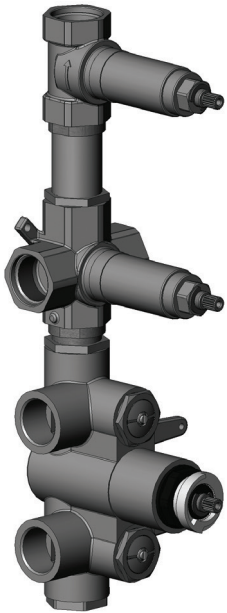

CENTURY #60SD30

Round Shower Design – 2 outlets
Système de douche design rond – 2 sorties

 .99 Chrome

 .255 Graphite

 .535 British Gold / Or cendré

#om013

3/4" Thermostatic with 2 flow controls

Can add independent flow control
Integrated service stops, filters & back-flow preventers
Rough-in can be mounted horizontally or vertically
13 GPM (49.2 L/min.)

Century #60013RT

Trim for rough-in om013

Order om013 rough-in separately
2³/₈" x 14¹/₈"

Finish: Chrome (#99)

#6018

18" shower arm with round flange

1/2" Male NPT inlet
Sliding flange

Finish: Chrome (#99)

#6024

10" round thin rain head

4 mm in thickness
Easy clean nozzles
High polished stainless steel
2.5 GPM (9.5 L/min.)

Finish: Chrome (#99)

#75149

Shower rail kit

Includes bar, hose and hand shower
3 position spray
Easy clean nozzles
2.5 GPM (9.5 L/min.)

Finish: Chrome (#99)

#6032

Round wall supply elbow

1/2" female inlet

Finish: Chrome (#99)