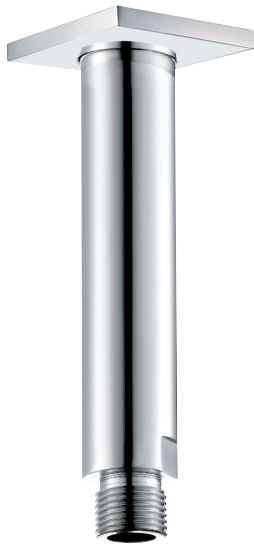

## VOLEX #47SD45

Square Shower Design – 3 outlets  
Système de douche design carré – 3 sorties

 .99 Chrome

## Volex #47014T

Trim for rough-in om014

Order om014 rough-in separately  
2<sup>3</sup>/<sub>8</sub>" x 18<sup>1</sup>/<sub>4</sub>"

Finishes: Chrome (#99)  
Matt black (#175)

## #6007

6" ceiling arm with square flange

1/2" Male NPT inlet  
Sliding flange

Finish: Chrome (#99)

## #6077

12" square thin rain head

4 mm in thickness  
Easy clean nozzles  
High polished stainless steel  
2.5 GPM (9.5 L/min.)

Finish: Chrome (#99)