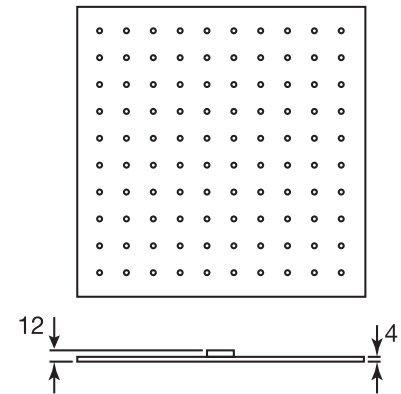

#6077

12" square thin rain head

4 mm in thickness
Easy clean nozzles
High polished stainless steel
2.5 GPM (9.5 L/min.)

Finish: Chrome (#99)