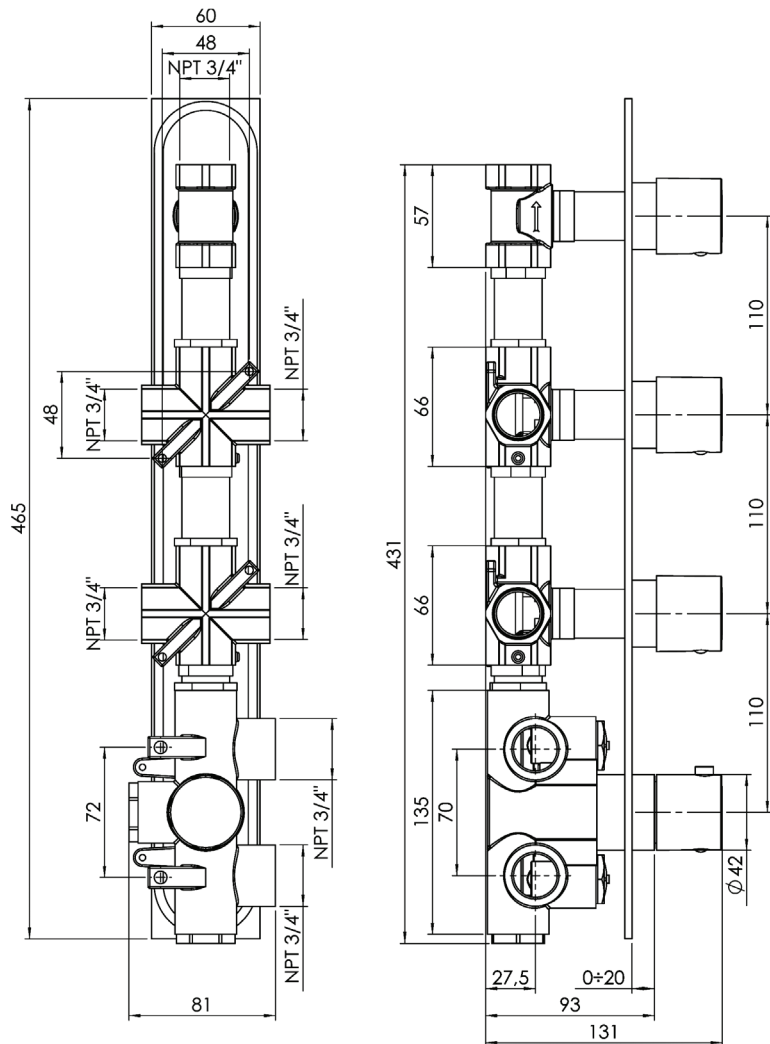

## VOLEX #47SD45

Square Shower Design – 3 outlets  
Système de douche design carré – 3 sorties

 .99 Chrome

## #om014

3/4" Thermostatic with 3 flow controls

Can add independent flow control  
 Integrated service stops, filters & back-flow preventers  
 13 GPM (49.2 L/min.)

## Volex #47014T

Trim for rough-in om014

Order om014 rough-in separately  
2<sup>3</sup>/<sub>8</sub>" x 18<sup>1</sup>/<sub>4</sub>"

Finishes: Chrome (#99)  
Matt black (#175)

## #6077

12" square thin rain head

4 mm in thickness  
Easy clean nozzles  
High polished stainless steel  
2.5 GPM (9.5 L/min.)

Finish: Chrome (#99)