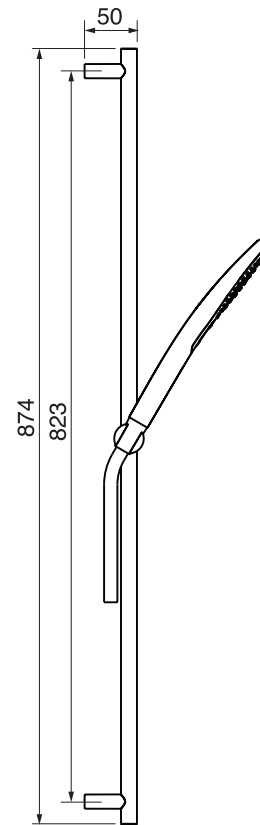

## #6077

12" square thin rain head

4 mm in thickness  
Easy clean nozzles  
High polished stainless steel  
2.5 GPM (9.5 L/min.)

Finish: Chrome (#99)

## #6053

Cascading chute

6.5 GPM (24.6 L/min.)

Finish: Chrome (#99)

## #75118

Shower rail kit

Includes bar, hose and hand shower  
2 position spray  
Easy clean nozzles  
2.5 GPM (9.5 L/min.)

Finish: Chrome (#99)

## 360 #6038

Square wall supply elbow

1/2" male NPT inlet  
Sliding flange

Finish: Chrome (#99)