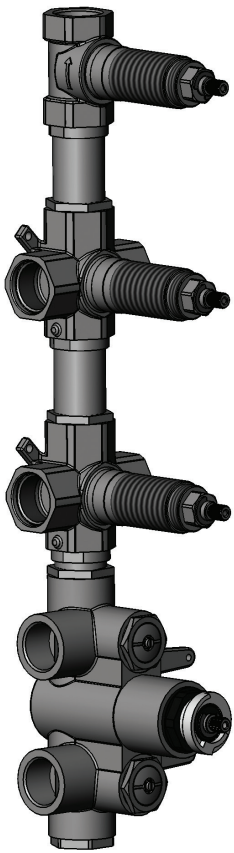

## VOLEX #47SD45

Square Shower Design – 3 outlets  
Système de douche design carré – 3 sorties

 .99 Chrome

## #om014

3/4" Thermostatic with 3 flow controls

Can add independent flow control  
 Integrated service stops, filters & back-flow preventers  
 13 GPM (49.2 L/min.)

## Volex #47014T

Trim for rough-in om014

Order om014 rough-in separately  
2<sup>3</sup>/<sub>8</sub>" x 18<sup>1</sup>/<sub>4</sub>"

Finishes: Chrome (#99)  
Matt black (#175)

## #6077

12" square thin rain head

4 mm in thickness  
Easy clean nozzles  
High polished stainless steel  
2.5 GPM (9.5 L/min.)

Finish: Chrome (#99)