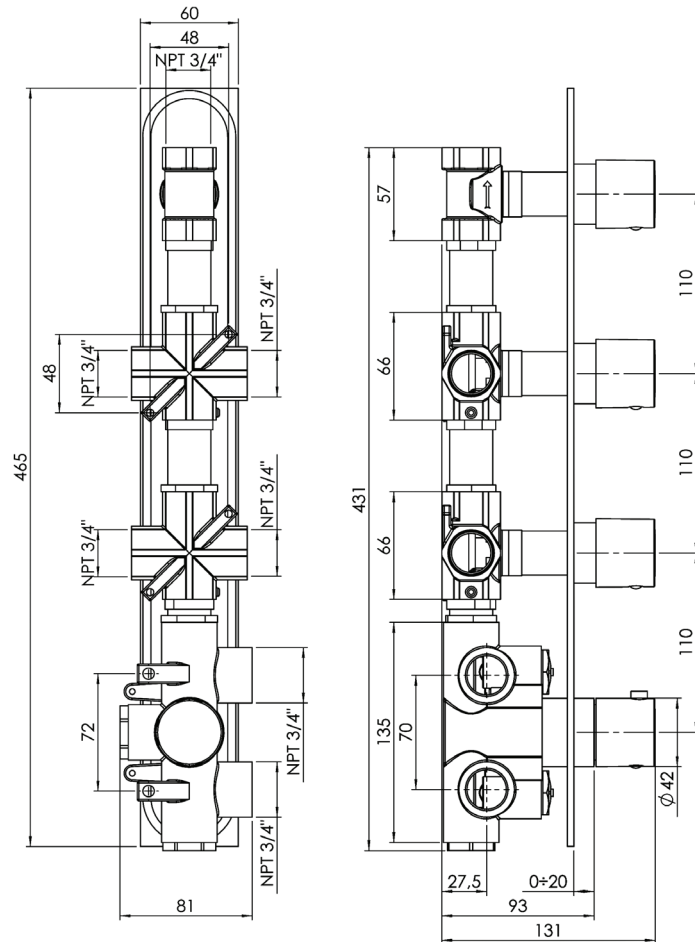

## #om014

3/4" Thermostatic with 3 flow controls

Can add independent flow control  
 Integrated service stops, filters & back-flow preventers  
 13 GPM (49.2 L/min.)

## Volex #47014T

Trim for rough-in om014

Order om014 rough-in separately  
2<sup>3</sup>/<sub>8</sub>" x 18<sup>1</sup>/<sub>4</sub>"

Finishes: Chrome (#99)  
Matt black (#175)

## #6077

12" square thin rain head

4 mm in thickness  
Easy clean nozzles  
High polished stainless steel  
2.5 GPM (9.5 L/min.)

Finish: Chrome (#99)

## #75118

Shower rail kit

Includes bar, hose and hand shower  
2 position spray  
Easy clean nozzles  
2.5 GPM (9.5 L/min.)

Finish: Chrome (#99)