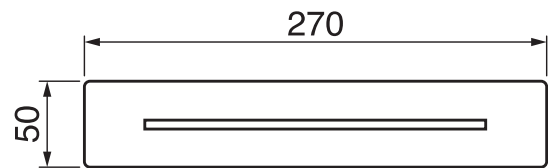

#6053

Cascading chute

6.5 GPM (24.6 L/min.)

Finish: Chrome (#99)