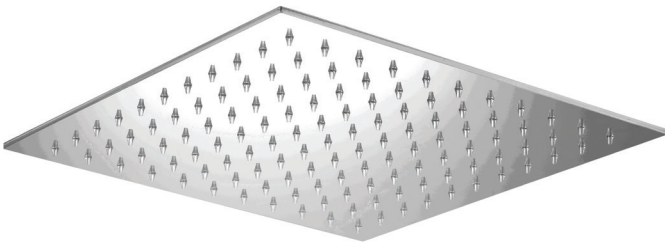

## VOLEX #47SD45

Square Shower Design – 3 outlets  
Système de douche design carré – 3 sorties

 .99 Chrome

## Volex #47014T

Trim for rough-in om014

Order om014 rough-in separately  
2<sup>3</sup>/<sub>8</sub>" x 18<sup>1</sup>/<sub>4</sub>"

Finishes: Chrome (#99)  
Matt black (#175)

## #6007

6" ceiling arm with square flange

1/2" Male NPT inlet  
Sliding flange

Finish: Chrome (#99)

## #6077

12" square thin rain head

4 mm in thickness  
Easy clean nozzles  
High polished stainless steel  
2.5 GPM (9.5 L/min.)

Finish: Chrome (#99)