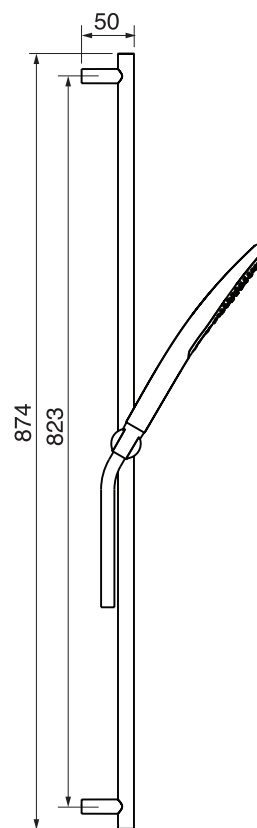

CaBano

Specs Sheet
Fiche technique

VOLEX #47SD42C

Square Shower Design – 2 outlets
Système de douche design carré – 2 sorties

 .99 Chrome

#6007

6" ceiling arm with square flange

1/2" Male NPT inlet
Sliding flange

Finish: Chrome (#99)

#6079

10" square thin rain head

4 mm in thickness
Easy clean nozzles
High polished stainless steel
2.5 GPM (9.5 L/min.)

Finish: Chrome (#99)

#75118

Shower rail kit

Includes bar, hose and hand shower
2 position spray
Easy clean nozzles
2.5 GPM (9.5 L/min.)

Finish: Chrome (#99)

360 #6038

Square wall supply elbow

1/2" male NPT inlet
Sliding flange

Finish: Chrome (#99)