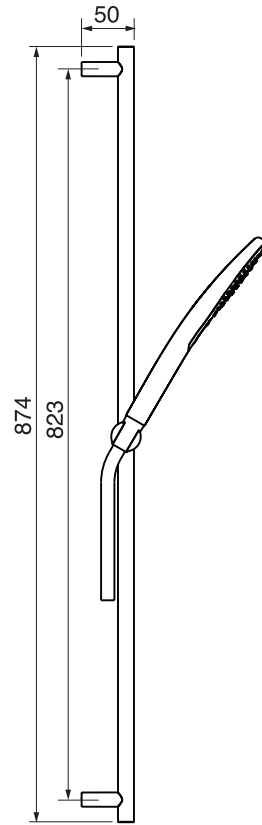

## #6019

18" shower arm with square flange

1/2" Male NPT inlet  
Sliding flange

Finish: Chrome (#99)

## #6079

10" square thin rain head

4 mm in thickness  
Easy clean nozzles  
High polished stainless steel  
2.5 GPM (9.5 L/min.)

Finish: Chrome (#99)

## #75118

Shower rail kit

Includes bar, hose and hand shower  
2 position spray  
Easy clean nozzles  
2.5 GPM (9.5 L/min.)

Finish: Chrome (#99)

## 360 #6038

Square wall supply elbow

1/2" male NPT inlet  
Sliding flange

Finish: Chrome (#99)