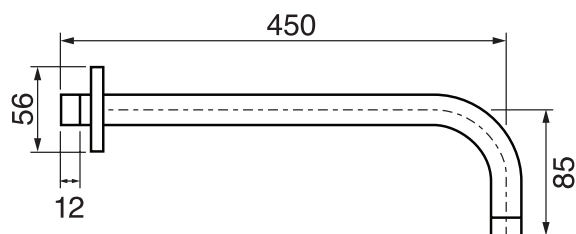

## VOLEX #47SD42

Square Shower Design – 2 outlets  
Système de douche design carré – 2 sorties

 .99 Chrome

## #6019

18" shower arm with square flange

1/2" Male NPT inlet  
Sliding flange

Finish: Chrome (#99)

## #6079

10" square thin rain head

4 mm in thickness  
Easy clean nozzles  
High polished stainless steel  
2.5 GPM (9.5 L/min.)

Finish: Chrome (#99)