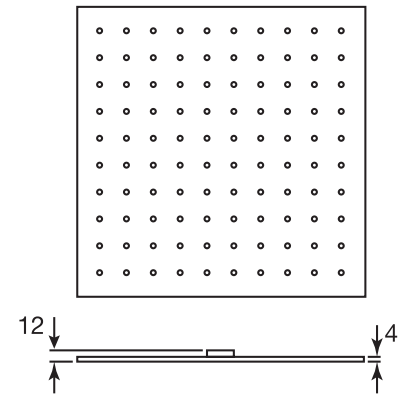

## #6019

18" shower arm with square flange

1/2" Male NPT inlet  
Sliding flange

Finish: Chrome (#99)

## #6079

10" square thin rain head

4 mm in thickness  
Easy clean nozzles  
High polished stainless steel  
2.5 GPM (9.5 L/min.)

Finish: Chrome (#99)