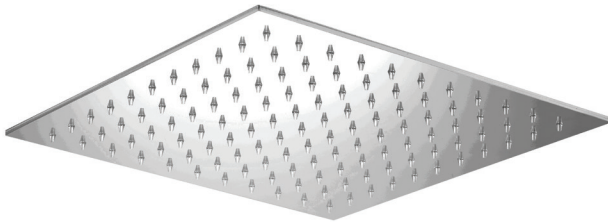

## VOLEX #47SD42

Square Shower Design – 2 outlets  
Système de douche design carré – 2 sorties

 .99 Chrome

## #6019

18" shower arm with square flange

1/2" Male NPT inlet  
Sliding flange

Finish: Chrome (#99)

## #6079

10" square thin rain head

4 mm in thickness  
Easy clean nozzles  
High polished stainless steel  
2.5 GPM (9.5 L/min.)

Finish: Chrome (#99)

## 360 #6038

Square wall supply elbow

1/2" male NPT inlet  
Sliding flange

Finish: Chrome (#99)