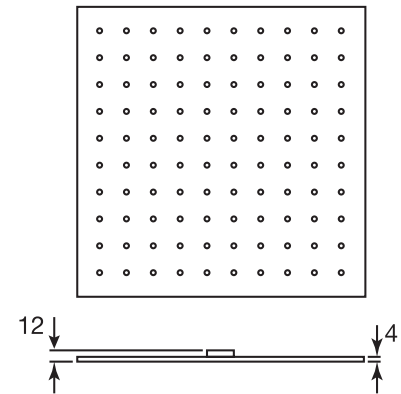

CaBano

Specs Sheet
Fiche technique

VOLEX #47SD41C

Square Shower Design – 3 outlets
Système de douche design carré – 3 sorties

 .99 Chrome

#om014

3/4" Thermostatic with 3 flow controls

Can add independent flow control
Integrated service stops, filters & back-flow preventers
13 GPM (49.2 L/min.)

Volex #47014T

Trim for rough-in om014

Order om014 rough-in separately
2³/₈" x 18¹/₄"

Finishes: Chrome (#99)
Matt black (#175)

#6007

6" ceiling arm with square flange

1/2" Male NPT inlet
Sliding flange

Finish: Chrome (#99)

#6079

10" square thin rain head

4 mm in thickness
Easy clean nozzles
High polished stainless steel
2.5 GPM (9.5 L/min.)

Finish: Chrome (#99)

#75118

Shower rail kit

Includes bar, hose and hand shower
2 position spray
Easy clean nozzles
2.5 GPM (9.5 L/min.)