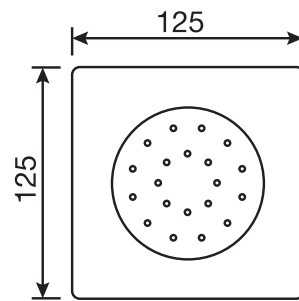

Volex #47014T

Trim for rough-in om014

Order om014 rough-in separately
2³/₈" x 18¹/₄"

Finishes: Chrome (#99)
Matt black (#175)

#6007

6" ceiling arm with square flange

1/2" Male NPT inlet
Sliding flange

Finish: Chrome (#99)

#6079

10" square thin rain head

4 mm in thickness
Easy clean nozzles
High polished stainless steel
2.5 GPM (9.5 L/min.)

Finish: Chrome (#99)

#75118

Shower rail kit

Includes bar, hose and hand shower
2 position spray
Easy clean nozzles
2.5 GPM (9.5 L/min.)

Finish: Chrome (#99)

360 #6038

Square wall supply elbow

1/2" male NPT inlet
Sliding flange

Finish: Chrome (#99)

Emotion #6047

Square flush mount body spray

Directional head
Easy clean nozzles
1.5 GPM (5.7 L/min.)