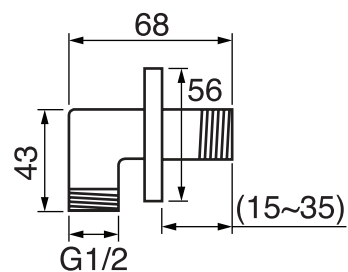

Volex #47014T

Trim for rough-in om014

Order om014 rough-in separately
2³/₈" x 18¹/₄"

Finishes: Chrome (#99)
Matt black (#175)

#6007

6" ceiling arm with square flange

1/2" Male NPT inlet
Sliding flange

Finish: Chrome (#99)

#6079

10" square thin rain head

4 mm in thickness
Easy clean nozzles
High polished stainless steel
2.5 GPM (9.5 L/min.)

Finish: Chrome (#99)

#75118

Shower rail kit

Includes bar, hose and hand shower
2 position spray
Easy clean nozzles
2.5 GPM (9.5 L/min.)

Finish: Chrome (#99)

360 #6038

Square wall supply elbow

1/2" male NPT inlet
Sliding flange

Finish: Chrome (#99)

Emotion #6047

Square flush mount body spray

Directional head
Easy clean nozzles
1.5 GPM (5.7 L/min.)