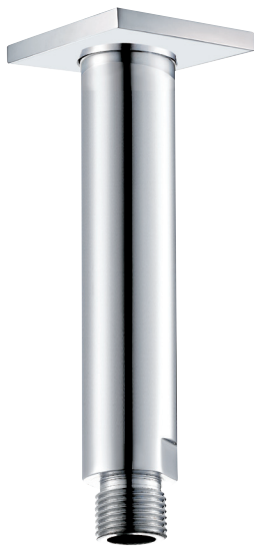

CaBano

Specs Sheet
Fiche technique

VOLEX #47SD41C

Square Shower Design – 3 outlets
Système de douche design carré – 3 sorties

 .99 Chrome

#om014

3/4" Thermostatic with 3 flow controls

Can add independent flow control
Integrated service stops, filters & back-flow preventers
13 GPM (49.2 L/min.)

Volex #47014T

Trim for rough-in om014

Order om014 rough-in separately
2³/₈" x 18¹/₄"

Finishes: Chrome (#99)
Matt black (#175)

#6007

6" ceiling arm with square flange

1/2" Male NPT inlet
Sliding flange

Finish: Chrome (#99)

#6079

10" square thin rain head

4 mm in thickness
Easy clean nozzles
High polished stainless steel
2.5 GPM (9.5 L/min.)

Finish: Chrome (#99)

#75118

Shower rail kit

Includes bar, hose and hand shower
2 position spray
Easy clean nozzles
2.5 GPM (9.5 L/min.)

Finish: Chrome (#99)

360 #6038

Square wall supply elbow

1/2" male NPT inlet
Sliding flange

Finish: Chrome (#99)

Emotion #6047

Square flush mount body spray

Directional head
Easy clean nozzles
1.5 GPM (5.7 L/min.)