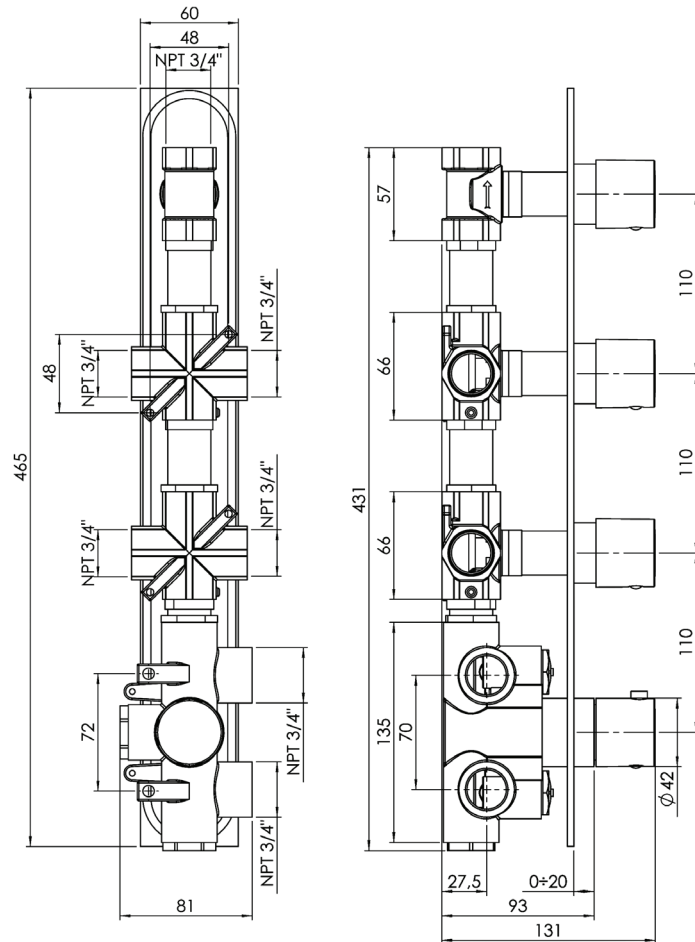

CaBano

Specs Sheet
Fiche technique

VOLEX #47SD41C

Square Shower Design – 3 outlets
Système de douche design carré – 3 sorties

 .99 Chrome

#om014

3/4" Thermostatic with 3 flow controls

Can add independent flow control
Integrated service stops, filters & back-flow preventers
13 GPM (49.2 L/min.)

Volex #47014T

Trim for rough-in om014

Order om014 rough-in separately
2³/₈" x 18¹/₄"

Finishes: Chrome (#99)
Matt black (#175)

#6007

6" ceiling arm with square flange

1/2" Male NPT inlet
Sliding flange

Finish: Chrome (#99)

#6079

10" square thin rain head

4 mm in thickness
Easy clean nozzles
High polished stainless steel
2.5 GPM (9.5 L/min.)

Finish: Chrome (#99)

#75118

Shower rail kit

Includes bar, hose and hand shower
2 position spray
Easy clean nozzles
2.5 GPM (9.5 L/min.)

Finish: Chrome (#99)

360 #6038

Square wall supply elbow

1/2" male NPT inlet
Sliding flange

Finish: Chrome (#99)

Emotion #6047

Square flush mount body spray

Directional head
Easy clean nozzles
1.5 GPM (5.7 L/min.)