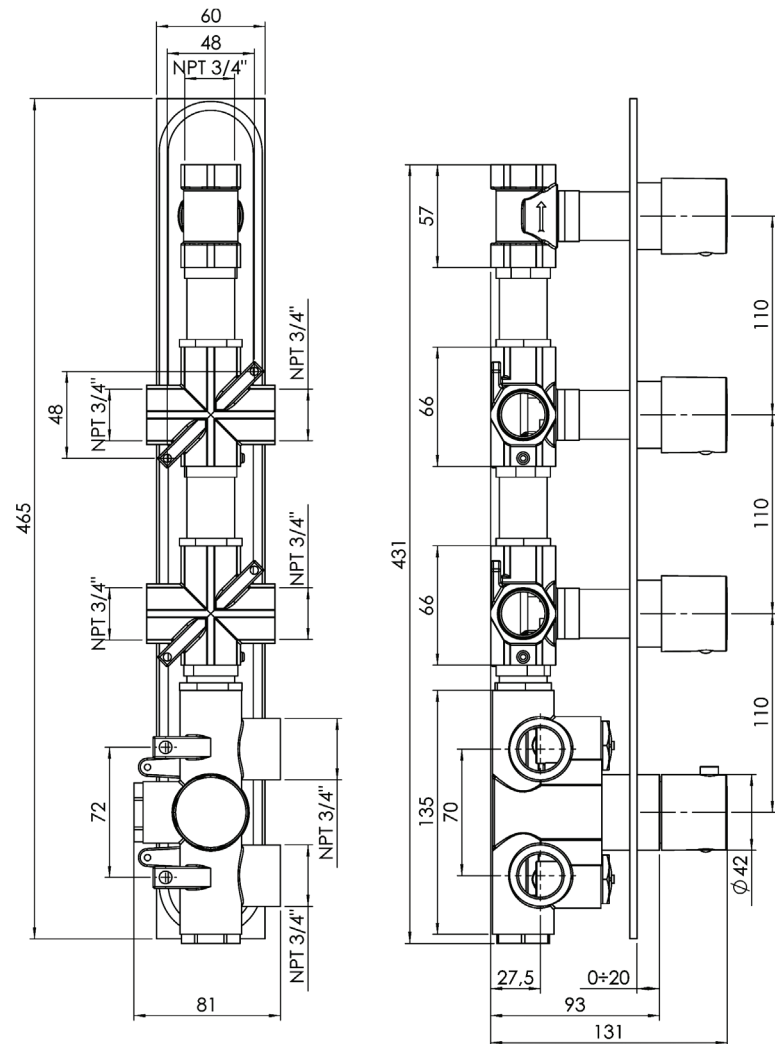

CaBano

Specs Sheet
Fiche technique

VOLEX #47SD41C

Square Shower Design – 3 outlets
Système de douche design carré – 3 sorties

 .99 Chrome

#om014

3/4" Thermostatic with 3 flow controls

Can add independent flow control
Integrated service stops, filters & back-flow preventers
13 GPM (49.2 L/min.)

Volex #47014T

Trim for rough-in om014

Order om014 rough-in separately
2³/₈" x 18¹/₄"

Finishes: Chrome (#99)
Matt black (#175)

#6007

6" ceiling arm with square flange

1/2" Male NPT inlet
Sliding flange

Finish: Chrome (#99)

#6079

10" square thin rain head

4 mm in thickness
Easy clean nozzles
High polished stainless steel
2.5 GPM (9.5 L/min.)

Finish: Chrome (#99)

#75118

Shower rail kit

Includes bar, hose and hand shower
2 position spray
Easy clean nozzles
2.5 GPM (9.5 L/min.)

Finish: Chrome (#99)

360 #6038

Square wall supply elbow

1/2" male NPT inlet
Sliding flange

Finish: Chrome (#99)

Emotion #6047

Square flush mount body spray

Directional head
Easy clean nozzles
1.5 GPM (5.7 L/min.)