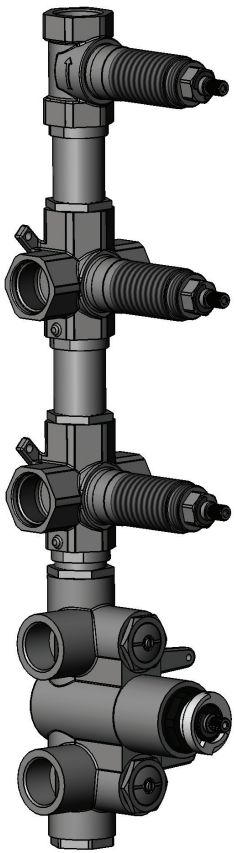

CaBano

Specs Sheet
Fiche technique

VOLEX #47SD41C

Square Shower Design – 3 outlets
Système de douche design carré – 3 sorties

 .99 Chrome

#om014

3/4" Thermostatic with 3 flow controls

Can add independent flow control
Integrated service stops, filters & back-flow preventers
13 GPM (49.2 L/min.)

Volex #47014T

Trim for rough-in om014

Order om014 rough-in separately
2³/₈" x 18¹/₄"

Finishes: Chrome (#99)
Matt black (#175)

#6007

6" ceiling arm with square flange

1/2" Male NPT inlet
Sliding flange

Finish: Chrome (#99)

#6079

10" square thin rain head

4 mm in thickness
Easy clean nozzles
High polished stainless steel
2.5 GPM (9.5 L/min.)

Finish: Chrome (#99)

#75118

Shower rail kit

Includes bar, hose and hand shower
2 position spray
Easy clean nozzles
2.5 GPM (9.5 L/min.)

Finish: Chrome (#99)

360 #6038

Square wall supply elbow

1/2" male NPT inlet
Sliding flange

Finish: Chrome (#99)

Emotion #6047

Square flush mount body spray

Directional head
Easy clean nozzles
1.5 GPM (5.7 L/min.)