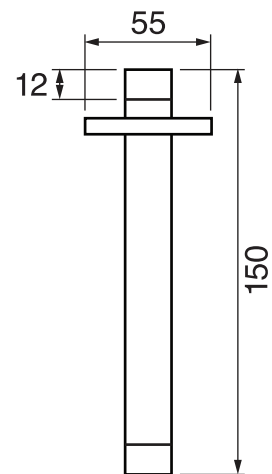

CaBano

Specs Sheet
Fiche technique

VOLEX #47SD41C

Square Shower Design – 3 outlets
Système de douche design carré – 3 sorties

 .99 Chrome

#om014

3/4" Thermostatic with 3 flow controls

Can add independent flow control
Integrated service stops, filters & back-flow preventers
13 GPM (49.2 L/min.)

Volex #47014T

Trim for rough-in om014

Order om014 rough-in separately
2³/₈" x 18¹/₄"

Finishes: Chrome (#99)
Matt black (#175)

#6007

6" ceiling arm with square flange

1/2" Male NPT inlet
Sliding flange

Finish: Chrome (#99)

#6079

10" square thin rain head

4 mm in thickness
Easy clean nozzles
High polished stainless steel
2.5 GPM (9.5 L/min.)

Finish: Chrome (#99)

#75118

Shower rail kit

Includes bar, hose and hand shower
2 position spray
Easy clean nozzles
2.5 GPM (9.5 L/min.)

Finish: Chrome (#99)

360 #6038

Square wall supply elbow

1/2" male NPT inlet
Sliding flange

Finish: Chrome (#99)

Emotion #6047

Square flush mount body spray

Directional head
Easy clean nozzles
1.5 GPM (5.7 L/min.)