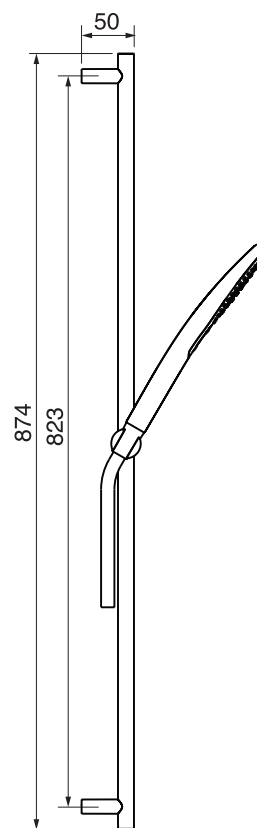

CaBano

Specs Sheet
Fiche technique

VOLEX #47SD41C

Square Shower Design – 3 outlets
Système de douche design carré – 3 sorties

 .99 Chrome

#om014

3/4" Thermostatic with 3 flow controls

Can add independent flow control
Integrated service stops, filters & back-flow preventers
13 GPM (49.2 L/min.)

Volex #47014T

Trim for rough-in om014

Order om014 rough-in separately
2³/₈" x 18¹/₄"

Finishes: Chrome (#99)
Matt black (#175)

#6007

6" ceiling arm with square flange

1/2" Male NPT inlet
Sliding flange

Finish: Chrome (#99)

#6079

10" square thin rain head

4 mm in thickness
Easy clean nozzles
High polished stainless steel
2.5 GPM (9.5 L/min.)

Finish: Chrome (#99)

#75118

Shower rail kit

Includes bar, hose and hand shower
2 position spray
Easy clean nozzles
2.5 GPM (9.5 L/min.)

Finish: Chrome (#99)

360 #6038

Square wall supply elbow

1/2" male NPT inlet
Sliding flange

Finish: Chrome (#99)

Emotion #6047

Square flush mount body spray

Directional head
Easy clean nozzles
1.5 GPM (5.7 L/min.)