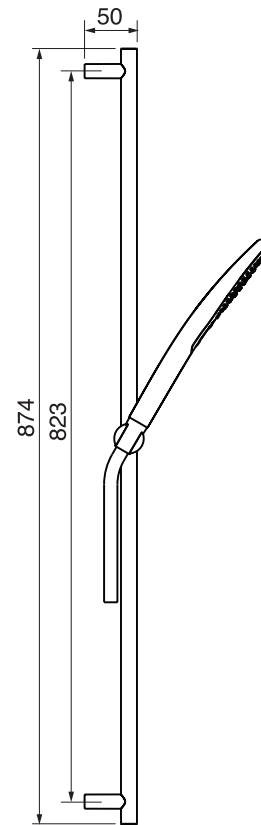

CaBano

Specs Sheet
Fiche technique

VOLEX #47SD41

Square Shower Design – 3 outlets
Système de douche design carré – 3 sorties

 .99 Chrome

#om014

3/4" Thermostatic with 3 flow controls

Can add independent flow control
Integrated service stops, filters & back-flow preventers
13 GPM (49.2 L/min.)

Volex #47014T

Trim for rough-in om014

Order om014 rough-in separately
2³/₈" x 18¹/₄"

Finishes: Chrome (#99)
Matt black (#175)

#6019

18" shower arm with square flange

1/2" Male NPT inlet
Sliding flange

Finish: Chrome (#99)

#6079

10" square thin rain head

4 mm in thickness
Easy clean nozzles
High polished stainless steel
2.5 GPM (9.5 L/min.)

Finish: Chrome (#99)

#75118

Shower rail kit

Includes bar, hose and hand shower
2 position spray
Easy clean nozzles
2.5 GPM (9.5 L/min.)

Finish: Chrome (#99)

360 #6038

Square wall supply elbow

1/2" male NPT inlet
Sliding flange

Finish: Chrome (#99)

Emotion #6047

Square flush mount body spray

Directional head
Easy clean nozzles
1.5 GPM (5.7 L/min.)