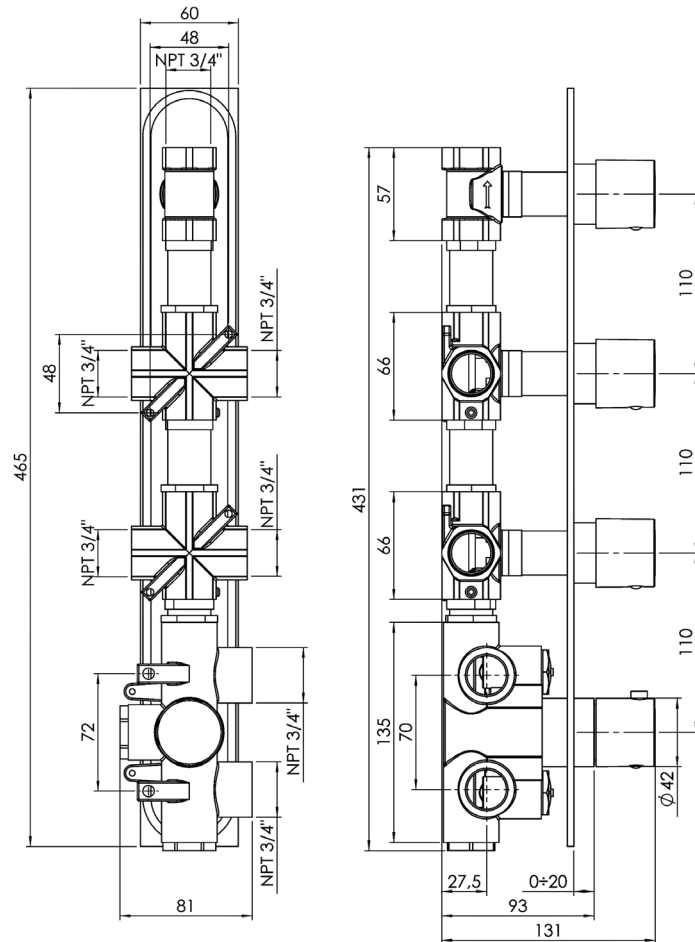

CaBano

Specs Sheet
Fiche technique

VOLEX #47SD41

Square Shower Design – 3 outlets
Système de douche design carré – 3 sorties

 .99 Chrome

#om014

3/4" Thermostatic with 3 flow controls

Can add independent flow control
Integrated service stops, filters & back-flow preventers
13 GPM (49.2 L/min.)

Volex #47014T

Trim for rough-in om014

Order om014 rough-in separately
2³/₈" x 18¹/₄"

Finishes: Chrome (#99)
Matt black (#175)

#6019

18" shower arm with square flange

1/2" Male NPT inlet
Sliding flange

Finish: Chrome (#99)

#6079

10" square thin rain head

4 mm in thickness
Easy clean nozzles
High polished stainless steel
2.5 GPM (9.5 L/min.)

Finish: Chrome (#99)

#75118

Shower rail kit

Includes bar, hose and hand shower
2 position spray
Easy clean nozzles
2.5 GPM (9.5 L/min.)

Finish: Chrome (#99)

360 #6038

Square wall supply elbow

1/2" male NPT inlet
Sliding flange

Finish: Chrome (#99)

Emotion #6047

Square flush mount body spray

Directional head
Easy clean nozzles
1.5 GPM (5.7 L/min.)