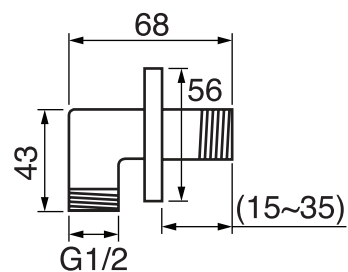

Volex #47014T

Trim for rough-in om014

Order om014 rough-in separately
2³/₈" x 18¹/₄"

Finishes: Chrome (#99)
Matt black (#175)

#6019

18" shower arm with square flange

1/2" Male NPT inlet
Sliding flange

Finish: Chrome (#99)

#6079

10" square thin rain head

4 mm in thickness
Easy clean nozzles
High polished stainless steel
2.5 GPM (9.5 L/min.)

Finish: Chrome (#99)

#75118

Shower rail kit

Includes bar, hose and hand shower
2 position spray
Easy clean nozzles
2.5 GPM (9.5 L/min.)

Finish: Chrome (#99)

360 #6038

Square wall supply elbow

1/2" male NPT inlet
Sliding flange

Finish: Chrome (#99)

Emotion #6047

Square flush mount body spray

Directional head
Easy clean nozzles
1.5 GPM (5.7 L/min.)