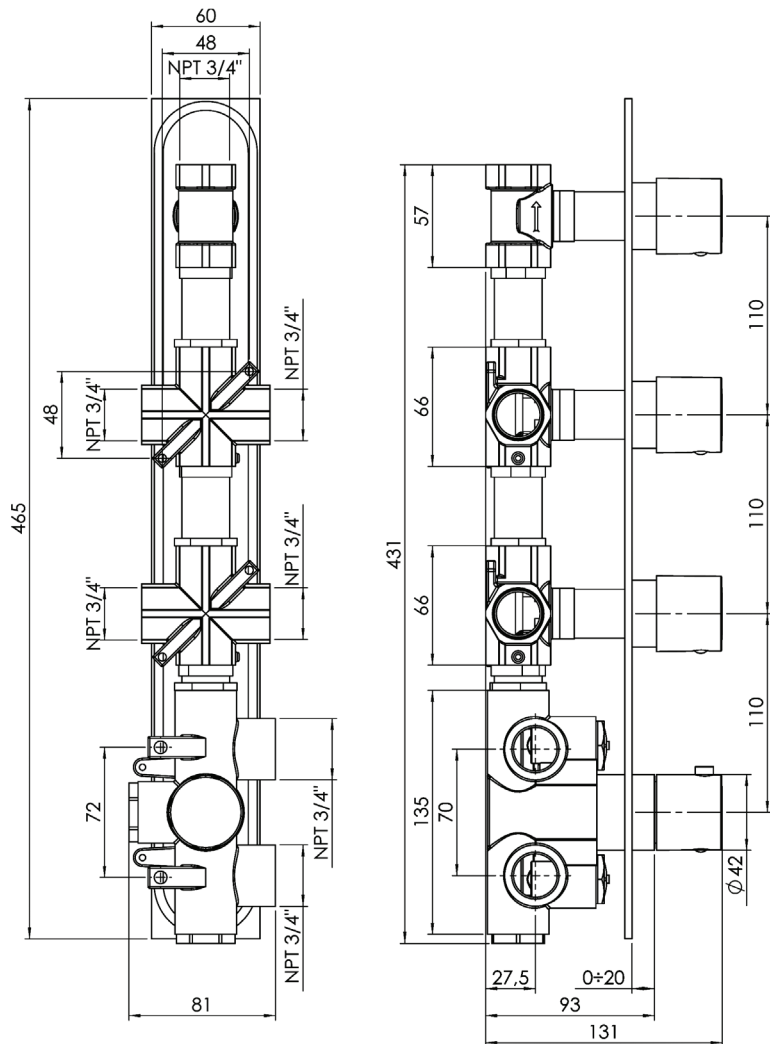

CaBano

Specs Sheet
Fiche technique

VOLEX #47SD41

Square Shower Design – 3 outlets
Système de douche design carré – 3 sorties

 .99 Chrome

#om014

3/4" Thermostatic with 3 flow controls

Can add independent flow control
Integrated service stops, filters & back-flow preventers
13 GPM (49.2 L/min.)

Volex #47014T

Trim for rough-in om014

Order om014 rough-in separately
2³/₈" x 18¹/₄"

Finishes: Chrome (#99)
Matt black (#175)

#6019

18" shower arm with square flange

1/2" Male NPT inlet
Sliding flange

Finish: Chrome (#99)

#6079

10" square thin rain head

4 mm in thickness
Easy clean nozzles
High polished stainless steel
2.5 GPM (9.5 L/min.)

Finish: Chrome (#99)

#75118

Shower rail kit

Includes bar, hose and hand shower
2 position spray
Easy clean nozzles
2.5 GPM (9.5 L/min.)

Finish: Chrome (#99)

360 #6038

Square wall supply elbow

1/2" male NPT inlet
Sliding flange

Finish: Chrome (#99)

Emotion #6047

Square flush mount body spray

Directional head
Easy clean nozzles
1.5 GPM (5.7 L/min.)