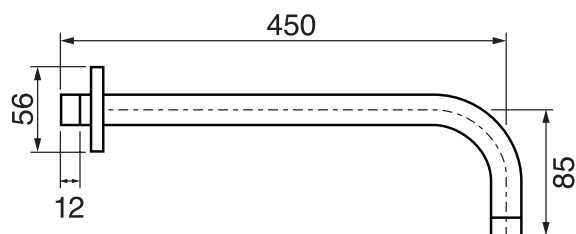

CaBano

Specs Sheet
Fiche technique

VOLEX #47SD41

Square Shower Design – 3 outlets
Système de douche design carré – 3 sorties

 .99 Chrome

#om014

3/4" Thermostatic with 3 flow controls

Can add independent flow control
Integrated service stops, filters & back-flow preventers
13 GPM (49.2 L/min.)

Volex #47014T

Trim for rough-in om014

Order om014 rough-in separately
2³/₈" x 18¹/₄"

Finishes: Chrome (#99)
Matt black (#175)

#6019

18" shower arm with square flange

1/2" Male NPT inlet
Sliding flange

Finish: Chrome (#99)

#6079

10" square thin rain head

4 mm in thickness
Easy clean nozzles
High polished stainless steel
2.5 GPM (9.5 L/min.)

Finish: Chrome (#99)

#75118

Shower rail kit

Includes bar, hose and hand shower
2 position spray
Easy clean nozzles
2.5 GPM (9.5 L/min.)

Finish: Chrome (#99)

360 #6038

Square wall supply elbow

1/2" male NPT inlet
Sliding flange

Finish: Chrome (#99)

Emotion #6047

Square flush mount body spray

Directional head
Easy clean nozzles
1.5 GPM (5.7 L/min.)