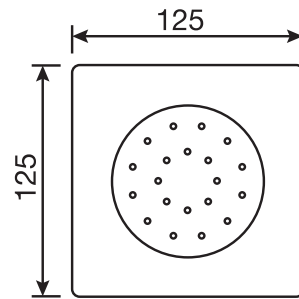

Volex #47014T

Trim for rough-in om014

Order om014 rough-in separately
2³/₈" x 18¹/₄"

Finishes: Chrome (#99)
Matt black (#175)

#6019

18" shower arm with square flange

1/2" Male NPT inlet
Sliding flange

Finish: Chrome (#99)

#6079

10" square thin rain head

4 mm in thickness
Easy clean nozzles
High polished stainless steel
2.5 GPM (9.5 L/min.)

Finish: Chrome (#99)

#75118

Shower rail kit

Includes bar, hose and hand shower
2 position spray
Easy clean nozzles
2.5 GPM (9.5 L/min.)

Finish: Chrome (#99)

360 #6038

Square wall supply elbow

1/2" male NPT inlet
Sliding flange

Finish: Chrome (#99)

Emotion #6047

Square flush mount body spray

Directional head
Easy clean nozzles
1.5 GPM (5.7 L/min.)