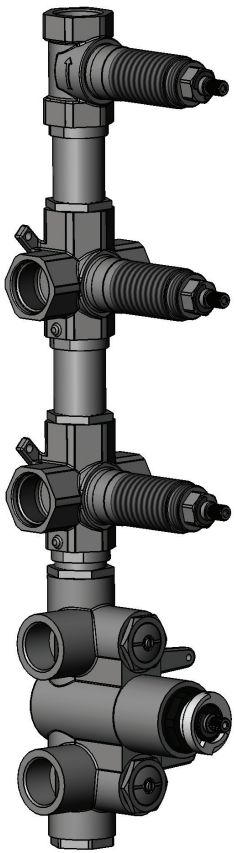

CaBano

Specs Sheet
Fiche technique

VOLEX #47SD41

Square Shower Design – 3 outlets
Système de douche design carré – 3 sorties

 .99 Chrome

#om014

3/4" Thermostatic with 3 flow controls

Can add independent flow control
Integrated service stops, filters & back-flow preventers
13 GPM (49.2 L/min.)

Volex #47014T

Trim for rough-in om014

Order om014 rough-in separately
2³/₈" x 18¹/₄"

Finishes: Chrome (#99)
Matt black (#175)

#6019

18" shower arm with square flange

1/2" Male NPT inlet
Sliding flange

Finish: Chrome (#99)

#6079

10" square thin rain head

4 mm in thickness
Easy clean nozzles
High polished stainless steel
2.5 GPM (9.5 L/min.)

Finish: Chrome (#99)

#75118

Shower rail kit

Includes bar, hose and hand shower
2 position spray
Easy clean nozzles
2.5 GPM (9.5 L/min.)

Finish: Chrome (#99)

360 #6038

Square wall supply elbow

1/2" male NPT inlet
Sliding flange

Finish: Chrome (#99)

Emotion #6047

Square flush mount body spray

Directional head
Easy clean nozzles
1.5 GPM (5.7 L/min.)