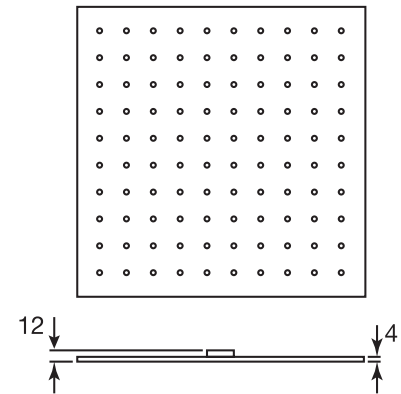

CaBano

Specs Sheet
Fiche technique

VOLEX #47SD41

Square Shower Design – 3 outlets
Système de douche design carré – 3 sorties

 .99 Chrome

#om014

3/4" Thermostatic with 3 flow controls

Can add independent flow control
Integrated service stops, filters & back-flow preventers
13 GPM (49.2 L/min.)

Volex #47014T

Trim for rough-in om014

Order om014 rough-in separately
2³/₈" x 18¹/₄"

Finishes: Chrome (#99)
Matt black (#175)

#6019

18" shower arm with square flange

1/2" Male NPT inlet
Sliding flange

Finish: Chrome (#99)

#6079

10" square thin rain head

4 mm in thickness
Easy clean nozzles
High polished stainless steel
2.5 GPM (9.5 L/min.)

Finish: Chrome (#99)

#75118

Shower rail kit

Includes bar, hose and hand shower
2 position spray
Easy clean nozzles
2.5 GPM (9.5 L/min.)