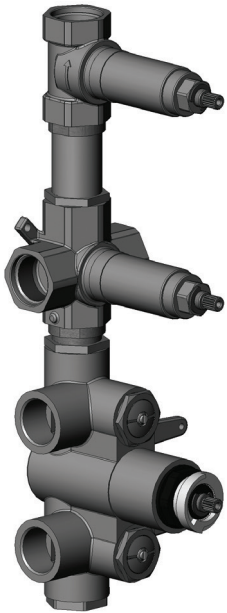

CaBano

Specs Sheet
Fiche technique

VOLEX #47SD40C

Square Shower Design – 2 outlets
Système de douche design carré – 2 sorties

 .99 Chrome

#om013

3/4" Thermostatic with 2 flow controls

Can add independent flow control
Integrated service stops, filters & back-flow preventers
Rough-in can be mounted horizontally or vertically
13 GPM (49.2 L/min.)

Volex #47013T

Trim for rough-in om013

Order om013 rough-in separately
2^{3/8}" x 14^{1/8}"

Finishes: Chrome (#99)
Matt black (#175)

#6007

6" ceiling arm with square flange

1/2" Male NPT inlet
Sliding flange

Finish: Chrome (#99)

#6079

10" square thin rain head

4 mm in thickness
Easy clean nozzles
High polished stainless steel
2.5 GPM (9.5 L/min.)

Finish: Chrome (#99)

#75118

Shower rail kit

Includes bar, hose and hand shower
2 position spray
Easy clean nozzles
2.5 GPM (9.5 L/min.)

Finish: Chrome (#99)

360 #6038

Square wall supply elbow

1/2" male NPT inlet
Sliding flange

Finish: Chrome (#99)