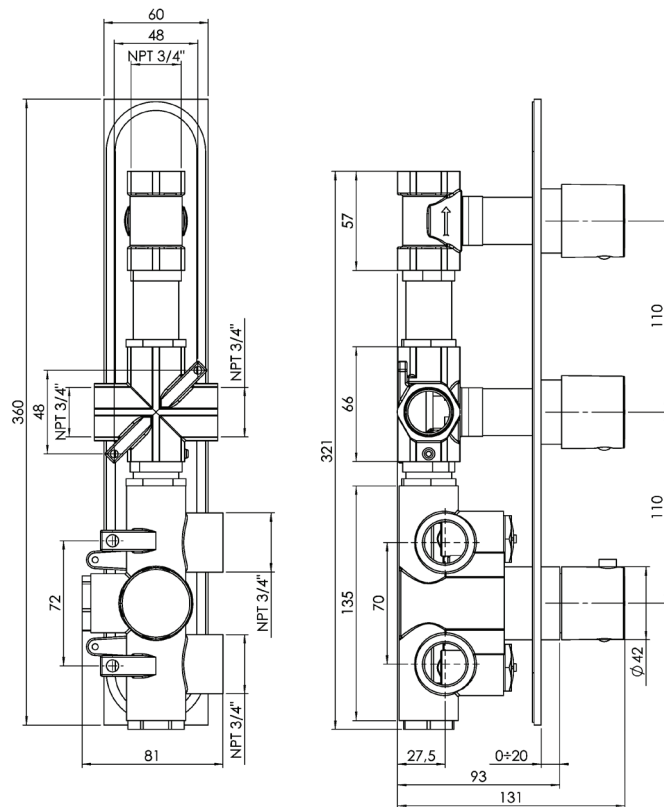

CaBano

Specs Sheet
Fiche technique

VOLEX #47SD40C

Square Shower Design – 2 outlets
Système de douche design carré – 2 sorties

 .99 Chrome

#om013

3/4" Thermostatic with 2 flow controls

Can add independent flow control
Integrated service stops, filters & back-flow preventers
Rough-in can be mounted horizontally or vertically
13 GPM (49.2 L/min.)

Volex #47013T

Trim for rough-in om013

Order om013 rough-in separately
2^{3/8}" x 14^{1/8}"

Finishes: Chrome (#99)
Matt black (#175)

#6007

6" ceiling arm with square flange

1/2" Male NPT inlet
Sliding flange

Finish: Chrome (#99)

#6079

10" square thin rain head

4 mm in thickness
Easy clean nozzles
High polished stainless steel
2.5 GPM (9.5 L/min.)

Finish: Chrome (#99)

#75118

Shower rail kit

Includes bar, hose and hand shower
2 position spray
Easy clean nozzles
2.5 GPM (9.5 L/min.)

Finish: Chrome (#99)

360 #6038

Square wall supply elbow

1/2" male NPT inlet
Sliding flange

Finish: Chrome (#99)