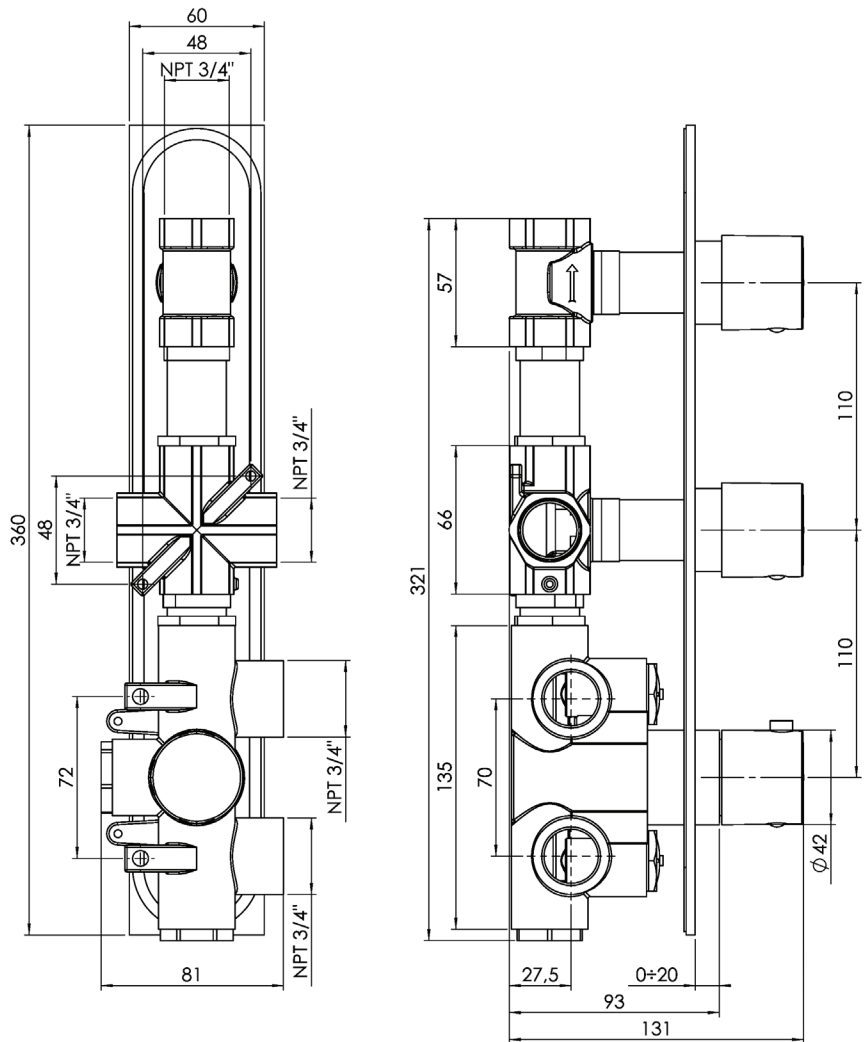

CaBano

Specs Sheet
Fiche technique

VOLEX #47SD40C

Square Shower Design – 2 outlets
Système de douche design carré – 2 sorties

 .99 Chrome

#om013

3/4" Thermostatic with 2 flow controls

Can add independent flow control
Integrated service stops, filters & back-flow preventers
Rough-in can be mounted horizontally or vertically
13 GPM (49.2 L/min.)

Volex #47013T

Trim for rough-in om013

Order om013 rough-in separately
2^{3/8}" x 14^{1/8}"

Finishes: Chrome (#99)
Matt black (#175)

#6007

6" ceiling arm with square flange

1/2" Male NPT inlet
Sliding flange

Finish: Chrome (#99)

#6079

10" square thin rain head

4 mm in thickness
Easy clean nozzles
High polished stainless steel
2.5 GPM (9.5 L/min.)

Finish: Chrome (#99)

#75118

Shower rail kit

Includes bar, hose and hand shower
2 position spray
Easy clean nozzles
2.5 GPM (9.5 L/min.)

Finish: Chrome (#99)

360 #6038

Square wall supply elbow

1/2" male NPT inlet
Sliding flange

Finish: Chrome (#99)