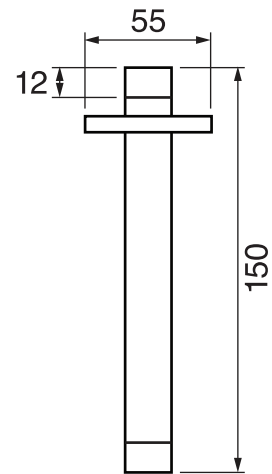

CaBano

Specs Sheet
Fiche technique

VOLEX #47SD40C

Square Shower Design – 2 outlets
Système de douche design carré – 2 sorties

 .99 Chrome

#om013

3/4" Thermostatic with 2 flow controls

Can add independent flow control
Integrated service stops, filters & back-flow preventers
Rough-in can be mounted horizontally or vertically
13 GPM (49.2 L/min.)

Volex #47013T

Trim for rough-in om013

Order om013 rough-in separately
2^{3/8}" x 14^{1/8}"

Finishes: Chrome (#99)
Matt black (#175)

#6007

6" ceiling arm with square flange

1/2" Male NPT inlet
Sliding flange

Finish: Chrome (#99)

#6079

10" square thin rain head

4 mm in thickness
Easy clean nozzles
High polished stainless steel
2.5 GPM (9.5 L/min.)

Finish: Chrome (#99)

#75118

Shower rail kit

Includes bar, hose and hand shower
2 position spray
Easy clean nozzles
2.5 GPM (9.5 L/min.)

Finish: Chrome (#99)

360 #6038

Square wall supply elbow

1/2" male NPT inlet
Sliding flange

Finish: Chrome (#99)