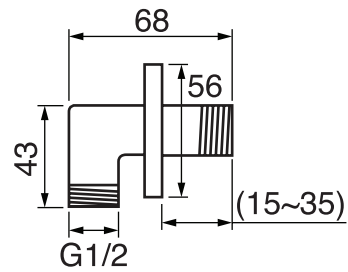

CaBano

Specs Sheet
Fiche technique

VOLEX #47SD40C

Square Shower Design – 2 outlets
Système de douche design carré – 2 sorties

 .99 Chrome

#om013

3/4" Thermostatic with 2 flow controls

Can add independent flow control
Integrated service stops, filters & back-flow preventers
Rough-in can be mounted horizontally or vertically
13 GPM (49.2 L/min.)

Volex #47013T

Trim for rough-in om013

Order om013 rough-in separately
2^{3/8}" x 14^{1/8}"

Finishes: Chrome (#99)
Matt black (#175)

#6007

6" ceiling arm with square flange

1/2" Male NPT inlet
Sliding flange

Finish: Chrome (#99)

#6079

10" square thin rain head

4 mm in thickness
Easy clean nozzles
High polished stainless steel
2.5 GPM (9.5 L/min.)

Finish: Chrome (#99)

#75118

Shower rail kit

Includes bar, hose and hand shower
2 position spray
Easy clean nozzles
2.5 GPM (9.5 L/min.)

Finish: Chrome (#99)

360 #6038

Square wall supply elbow

1/2" male NPT inlet
Sliding flange

Finish: Chrome (#99)