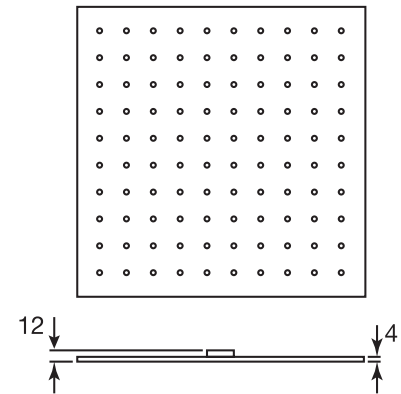

CaBano

Specs Sheet
Fiche technique

VOLEX #47SD40C

Square Shower Design – 2 outlets
Système de douche design carré – 2 sorties

 .99 Chrome

#om013

3/4" Thermostatic with 2 flow controls

Can add independent flow control
Integrated service stops, filters & back-flow preventers
Rough-in can be mounted horizontally or vertically
13 GPM (49.2 L/min.)

Volex #47013T

Trim for rough-in om013

Order om013 rough-in separately
2^{3/8}" x 14^{1/8}"

Finishes: Chrome (#99)
Matt black (#175)

#6007

6" ceiling arm with square flange

1/2" Male NPT inlet
Sliding flange

Finish: Chrome (#99)

#6079

10" square thin rain head

4 mm in thickness
Easy clean nozzles
High polished stainless steel
2.5 GPM (9.5 L/min.)

Finish: Chrome (#99)

#75118

Shower rail kit

Includes bar, hose and hand shower
2 position spray
Easy clean nozzles
2.5 GPM (9.5 L/min.)