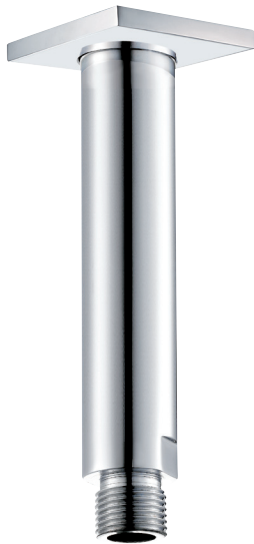

CaBano

Specs Sheet
Fiche technique

VOLEX #47SD40C

Square Shower Design – 2 outlets
Système de douche design carré – 2 sorties

 .99 Chrome

#om013

3/4" Thermostatic with 2 flow controls

Can add independent flow control
Integrated service stops, filters & back-flow preventers
Rough-in can be mounted horizontally or vertically
13 GPM (49.2 L/min.)

Volex #47013T

Trim for rough-in om013

Order om013 rough-in separately
2^{3/8}" x 14^{1/8}"

Finishes: Chrome (#99)
Matt black (#175)

#6007

6" ceiling arm with square flange

1/2" Male NPT inlet
Sliding flange

Finish: Chrome (#99)

#6079

10" square thin rain head

4 mm in thickness
Easy clean nozzles
High polished stainless steel
2.5 GPM (9.5 L/min.)

Finish: Chrome (#99)

#75118

Shower rail kit

Includes bar, hose and hand shower
2 position spray
Easy clean nozzles
2.5 GPM (9.5 L/min.)

Finish: Chrome (#99)

360 #6038

Square wall supply elbow

1/2" male NPT inlet
Sliding flange

Finish: Chrome (#99)