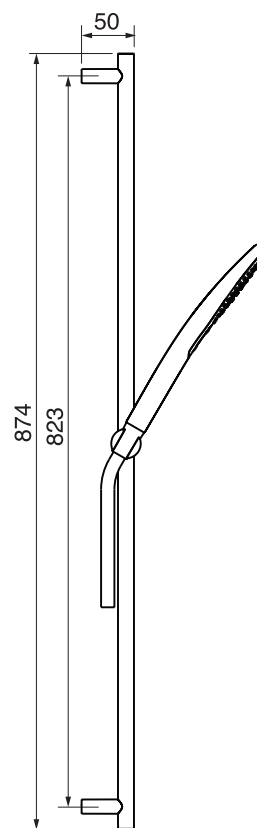

CaBano

Specs Sheet
Fiche technique

VOLEX #47SD40C

Square Shower Design – 2 outlets
Système de douche design carré – 2 sorties

 .99 Chrome

#om013

3/4" Thermostatic with 2 flow controls

Can add independent flow control
Integrated service stops, filters & back-flow preventers
Rough-in can be mounted horizontally or vertically
13 GPM (49.2 L/min.)

Volex #47013T

Trim for rough-in om013

Order om013 rough-in separately
2^{3/8}" x 14^{1/8}"

Finishes: Chrome (#99)
Matt black (#175)

#6007

6" ceiling arm with square flange

1/2" Male NPT inlet
Sliding flange

Finish: Chrome (#99)

#6079

10" square thin rain head

4 mm in thickness
Easy clean nozzles
High polished stainless steel
2.5 GPM (9.5 L/min.)

Finish: Chrome (#99)

#75118

Shower rail kit

Includes bar, hose and hand shower
2 position spray
Easy clean nozzles
2.5 GPM (9.5 L/min.)

Finish: Chrome (#99)

360 #6038

Square wall supply elbow

1/2" male NPT inlet
Sliding flange

Finish: Chrome (#99)