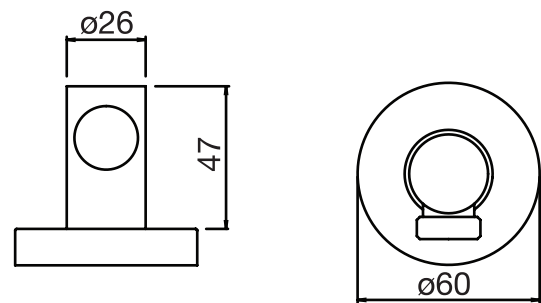

Volex #47014RT

Trim for rough-in om014

Order om014 rough-in separately
2^{3/8}" x 18^{1/4}"

Finish: Chrome (#99)

#6006

6" ceiling arm with round flange

1/2" Male NPT inlet
Sliding flange

Finish: Chrome (#99)

#6027

12" round thin rain head

4 mm in thickness
Easy clean nozzles
High polished stainless steel
2.5 GPM (9.5 L/min.)

Finish: Chrome (#99)

#6054

Cascading chute

6.5 GPM (24.6 L/min.)

Finish: Chrome (#99)

#75118

Shower rail kit

Includes bar, hose and hand shower
2 position spray
Easy clean nozzles
2.5 GPM (9.5 L/min.)

Finish: Chrome (#99)

#6032

Round wall supply elbow

1/2" female inlet

Finish: Chrome (#99)