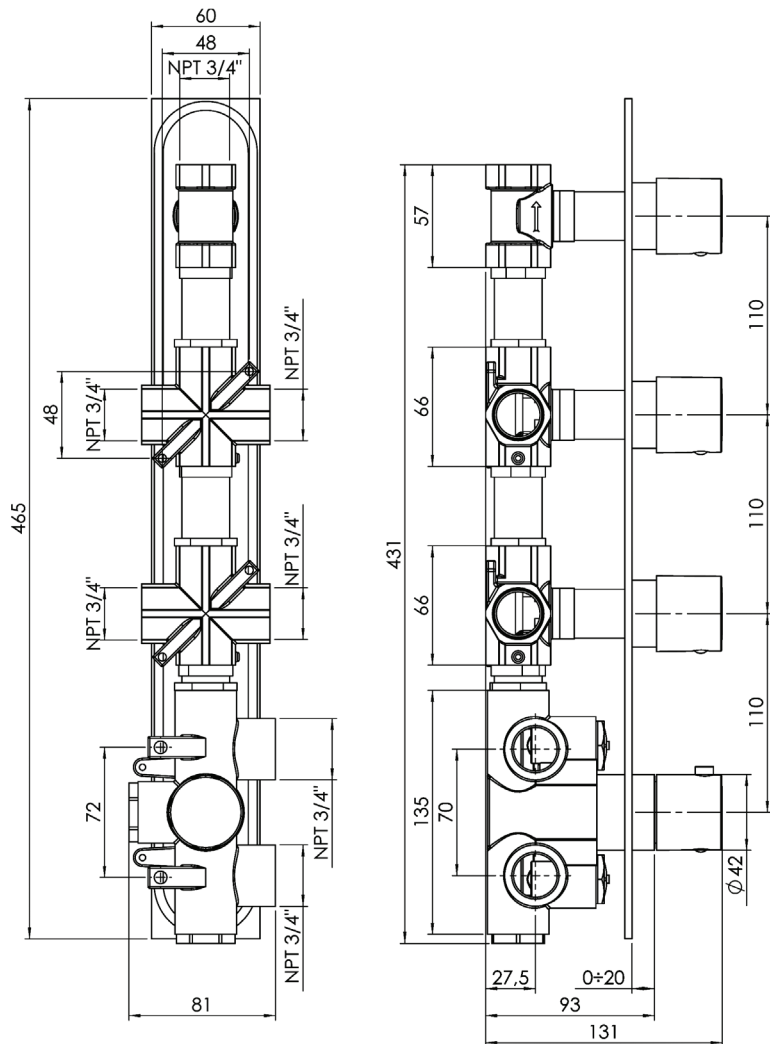

VOLEX #47SD35

Round Shower Design – 3 outlets
Système de douche design rond – 3 sorties

 .99 Chrome

#om014

3/4" Thermostatic with 3 flow controls

Can add independent flow control
Integrated service stops, filters & back-flow preventers
13 GPM (49.2 L/min.)

Volex #47014RT

Trim for rough-in om014

Order om014 rough-in separately
2^{3/8}" x 18^{1/4}"

Finish: Chrome (#99)

#6006

6" ceiling arm with round flange

1/2" Male NPT inlet
Sliding flange

Finish: Chrome (#99)

#6027

12" round thin rain head

4 mm in thickness
Easy clean nozzles
High polished stainless steel
2.5 GPM (9.5 L/min.)

Finish: Chrome (#99)

#6054

Cascading chute

6.5 GPM (24.6 L/min.)

Finish: Chrome (#99)

#75118

Shower rail kit

Includes bar, hose and hand shower
2 position spray
Easy clean nozzles
2.5 GPM (9.5 L/min.)

Finish: Chrome (#99)

#6032

Round wall supply elbow

1/2" female inlet

Finish: Chrome (#99)