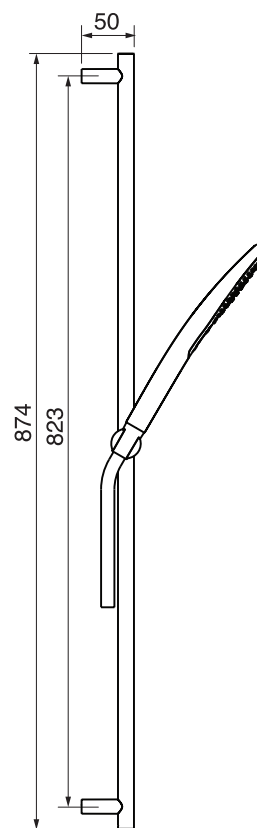

VOLEX #47SD35

Round Shower Design – 3 outlets
Système de douche design rond – 3 sorties

 .99 Chrome

#om014

3/4" Thermostatic with 3 flow controls

Can add independent flow control
Integrated service stops, filters & back-flow preventers
13 GPM (49.2 L/min.)

Volex #47014RT

Trim for rough-in om014

Order om014 rough-in separately
2^{3/8}" x 18^{1/4}"

Finish: Chrome (#99)

#6006

6" ceiling arm with round flange

1/2" Male NPT inlet
Sliding flange

Finish: Chrome (#99)

#6027

12" round thin rain head

4 mm in thickness
Easy clean nozzles
High polished stainless steel
2.5 GPM (9.5 L/min.)

Finish: Chrome (#99)

#6054

Cascading chute

6.5 GPM (24.6 L/min.)

Finish: Chrome (#99)

#75118

Shower rail kit

Includes bar, hose and hand shower
2 position spray
Easy clean nozzles
2.5 GPM (9.5 L/min.)

Finish: Chrome (#99)

#6032

Round wall supply elbow

1/2" female inlet

Finish: Chrome (#99)