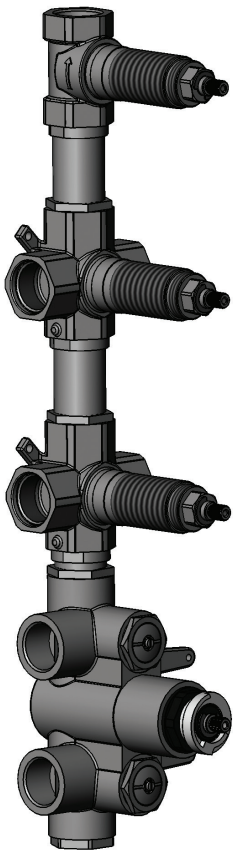

VOLEX #47SD35

Round Shower Design – 3 outlets
Système de douche design rond – 3 sorties

 .99 Chrome

#om014

3/4" Thermostatic with 3 flow controls

Can add independent flow control
Integrated service stops, filters & back-flow preventers
13 GPM (49.2 L/min.)

Volex #47014RT

Trim for rough-in om014

Order om014 rough-in separately
2^{3/8}" x 18^{1/4}"

Finish: Chrome (#99)

#6006

6" ceiling arm with round flange

1/2" Male NPT inlet
Sliding flange

Finish: Chrome (#99)

#6027

12" round thin rain head

4 mm in thickness
Easy clean nozzles
High polished stainless steel
2.5 GPM (9.5 L/min.)

Finish: Chrome (#99)

#6054

Cascading chute

6.5 GPM (24.6 L/min.)

Finish: Chrome (#99)

#75118

Shower rail kit

Includes bar, hose and hand shower
2 position spray
Easy clean nozzles
2.5 GPM (9.5 L/min.)

Finish: Chrome (#99)

#6032

Round wall supply elbow

1/2" female inlet

Finish: Chrome (#99)