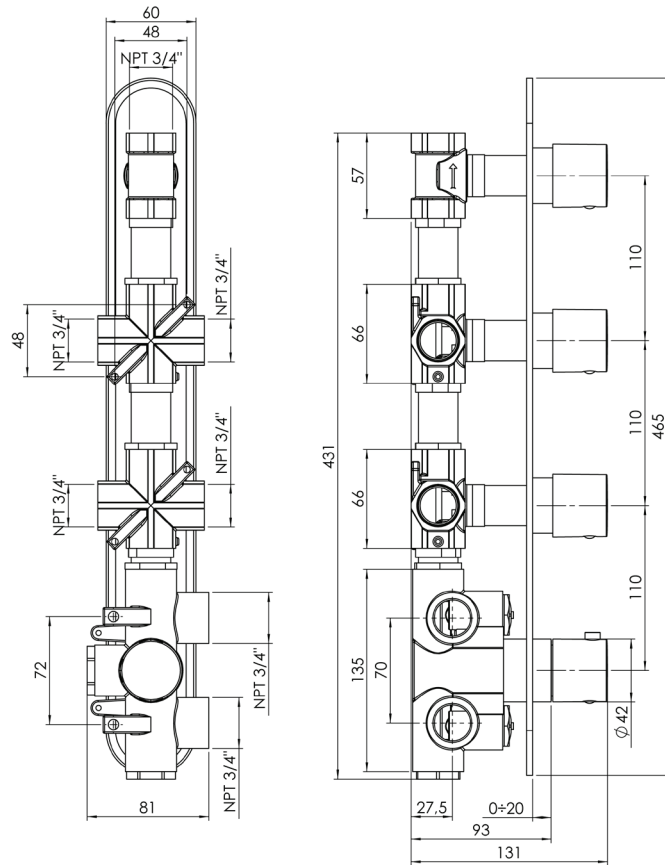

VOLEX #47SD35

Round Shower Design – 3 outlets
Système de douche design rond – 3 sorties

 .99 Chrome

#om014

3/4" Thermostatic with 3 flow controls

Can add independent flow control
Integrated service stops, filters & back-flow preventers
13 GPM (49.2 L/min.)

Volex #47014RT

Trim for rough-in om014

Order om014 rough-in separately
2^{3/8}" x 18^{1/4}"

Finish: Chrome (#99)

#6006

6" ceiling arm with round flange

1/2" Male NPT inlet
Sliding flange

Finish: Chrome (#99)

#6027

12" round thin rain head

4 mm in thickness
Easy clean nozzles
High polished stainless steel
2.5 GPM (9.5 L/min.)

Finish: Chrome (#99)

#6054

Cascading chute

6.5 GPM (24.6 L/min.)

Finish: Chrome (#99)

#75118

Shower rail kit

Includes bar, hose and hand shower
2 position spray
Easy clean nozzles
2.5 GPM (9.5 L/min.)

Finish: Chrome (#99)

#6032

Round wall supply elbow

1/2" female inlet

Finish: Chrome (#99)