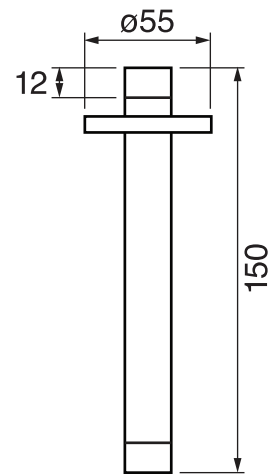

VOLEX #47SD35

Round Shower Design – 3 outlets
Système de douche design rond – 3 sorties

 .99 Chrome

#om014

3/4" Thermostatic with 3 flow controls

Can add independent flow control
Integrated service stops, filters & back-flow preventers
13 GPM (49.2 L/min.)

Volex #47014RT

Trim for rough-in om014

Order om014 rough-in separately
2^{3/8}" x 18^{1/4}"

Finish: Chrome (#99)

#6006

6" ceiling arm with round flange

1/2" Male NPT inlet
Sliding flange

Finish: Chrome (#99)

#6027

12" round thin rain head

4 mm in thickness
Easy clean nozzles
High polished stainless steel
2.5 GPM (9.5 L/min.)

Finish: Chrome (#99)

#6054

Cascading chute

6.5 GPM (24.6 L/min.)

Finish: Chrome (#99)

#75118

Shower rail kit

Includes bar, hose and hand shower
2 position spray
Easy clean nozzles
2.5 GPM (9.5 L/min.)

Finish: Chrome (#99)

#6032

Round wall supply elbow

1/2" female inlet

Finish: Chrome (#99)