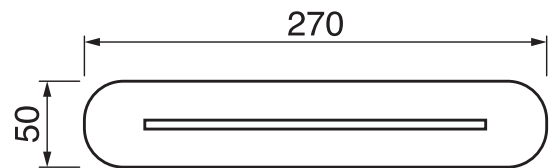

VOLEX #47SD35

Round Shower Design – 3 outlets
Système de douche design rond – 3 sorties

 .99 Chrome

#om014

3/4" Thermostatic with 3 flow controls

Can add independent flow control
Integrated service stops, filters & back-flow preventers
13 GPM (49.2 L/min.)

Volex #47014RT

Trim for rough-in om014

Order om014 rough-in separately
2^{3/8}" x 18^{1/4}"

Finish: Chrome (#99)

#6006

6" ceiling arm with round flange

1/2" Male NPT inlet
Sliding flange

Finish: Chrome (#99)

#6027

12" round thin rain head

4 mm in thickness
Easy clean nozzles
High polished stainless steel
2.5 GPM (9.5 L/min.)

Finish: Chrome (#99)

#6054

Cascading chute

6.5 GPM (24.6 L/min.)

Finish: Chrome (#99)

#75118

Shower rail kit

Includes bar, hose and hand shower
2 position spray
Easy clean nozzles
2.5 GPM (9.5 L/min.)

Finish: Chrome (#99)

#6032

Round wall supply elbow

1/2" female inlet

Finish: Chrome (#99)