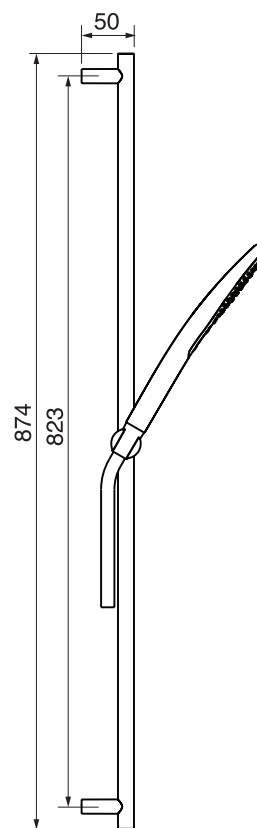

CaBano

Specs Sheet
Fiche technique

VOLEX #47SD32C

Round Shower Design – 2 outlets
Système de douche design rond – 2 sorties

 .99 Chrome

#om021

3/4" Thermostatic with 2 way diverter

Can add independent flow control
Integrated service stops, filters & back-flow preventers
Rough-in can be mounted horizontally or vertically
12 GPM (45.4 L/min.)

Volex #47021RT

Trim for rough-in om021

Order om021 rough-in separately
2⁵/₈" x 9⁷/₈"

Finish: Chrome (#99)

#6006

6" ceiling arm with round flange

1/2" Male NPT inlet
Sliding flange

Finish: Chrome (#99)

#6024

10" round thin rain head

4 mm in thickness
Easy clean nozzles
High polished stainless steel
2.5 GPM (9.5 L/min.)

Finish: Chrome (#99)

#75118

Shower rail kit

Includes bar, hose and hand shower
2 position spray
Easy clean nozzles
2.5 GPM (9.5 L/min.)

Finish: Chrome (#99)

#6032

Round wall supply elbow

1/2" female inlet

Finish: Chrome (#99)