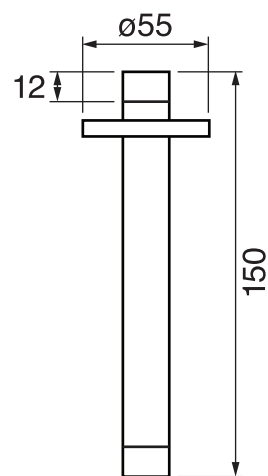

CaBano

Specs Sheet
Fiche technique

VOLEX #47SD32C

Round Shower Design – 2 outlets
Système de douche design rond – 2 sorties

 .99 Chrome

#om021

3/4" Thermostatic with 2 way diverter

Can add independent flow control
Integrated service stops, filters & back-flow preventers
Rough-in can be mounted horizontally or vertically
12 GPM (45.4 L/min.)

Volex #47021RT

Trim for rough-in om021

Order om021 rough-in separately
2⁵/₈" x 9⁷/₈"

Finish: Chrome (#99)

#6006

6" ceiling arm with round flange

1/2" Male NPT inlet
Sliding flange

Finish: Chrome (#99)

#6024

10" round thin rain head

4 mm in thickness
Easy clean nozzles
High polished stainless steel
2.5 GPM (9.5 L/min.)

Finish: Chrome (#99)

#75118

Shower rail kit

Includes bar, hose and hand shower
2 position spray
Easy clean nozzles
2.5 GPM (9.5 L/min.)

Finish: Chrome (#99)

#6032

Round wall supply elbow

1/2" female inlet

Finish: Chrome (#99)