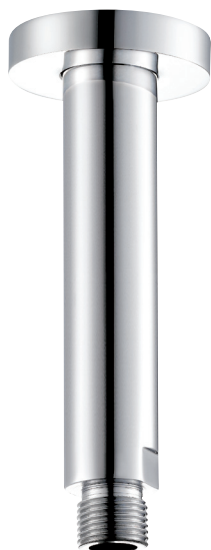

CaBano

Specs Sheet
Fiche technique

VOLEX #47SD32C

Round Shower Design – 2 outlets
Système de douche design rond – 2 sorties

 .99 Chrome

#om021

3/4" Thermostatic with 2 way diverter

Can add independent flow control
Integrated service stops, filters & back-flow preventers
Rough-in can be mounted horizontally or vertically
12 GPM (45.4 L/min.)

Volex #47021RT

Trim for rough-in om021

Order om021 rough-in separately
2⁵/₈" x 9⁷/₈"

Finish: Chrome (#99)

#6006

6" ceiling arm with round flange

1/2" Male NPT inlet
Sliding flange

Finish: Chrome (#99)

#6024

10" round thin rain head

4 mm in thickness
Easy clean nozzles
High polished stainless steel
2.5 GPM (9.5 L/min.)

Finish: Chrome (#99)

#75118

Shower rail kit

Includes bar, hose and hand shower
2 position spray
Easy clean nozzles
2.5 GPM (9.5 L/min.)

Finish: Chrome (#99)

#6032

Round wall supply elbow

1/2" female inlet

Finish: Chrome (#99)