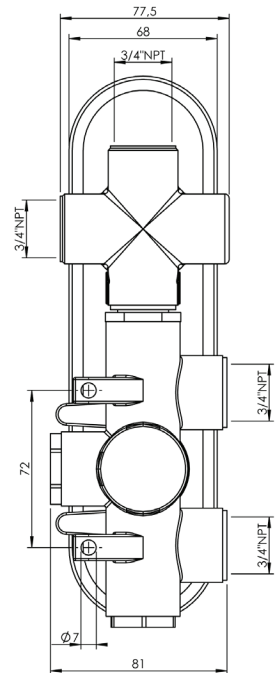

CaBano

Specs Sheet
Fiche technique

VOLEX #47SD32C

Round Shower Design – 2 outlets
Système de douche design rond – 2 sorties

 .99 Chrome

#om021

3/4" Thermostatic with 2 way diverter

Can add independent flow control
Integrated service stops, filters & back-flow preventers
Rough-in can be mounted horizontally or vertically
12 GPM (45.4 L/min.)

Volex #47021RT

Trim for rough-in om021

Order om021 rough-in separately
2⁵/₈" x 9⁷/₈"

Finish: Chrome (#99)

#6006

6" ceiling arm with round flange

1/2" Male NPT inlet
Sliding flange

Finish: Chrome (#99)

#6024

10" round thin rain head

4 mm in thickness
Easy clean nozzles
High polished stainless steel
2.5 GPM (9.5 L/min.)

Finish: Chrome (#99)

#75118

Shower rail kit

Includes bar, hose and hand shower
2 position spray
Easy clean nozzles
2.5 GPM (9.5 L/min.)

Finish: Chrome (#99)

#6032

Round wall supply elbow

1/2" female inlet

Finish: Chrome (#99)