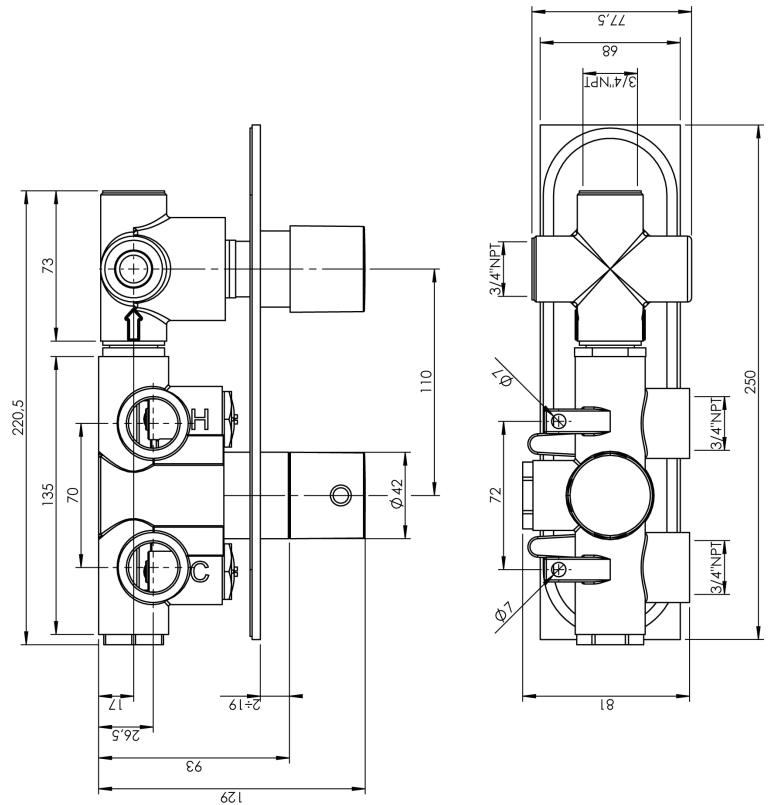

CaBano

Specs Sheet
Fiche technique

VOLEX #47SD32C

Round Shower Design – 2 outlets
Système de douche design rond – 2 sorties

 .99 Chrome

#om021

3/4" Thermostatic with 2 way diverter

Can add independent flow control
Integrated service stops, filters & back-flow preventers
Rough-in can be mounted horizontally or vertically
12 GPM (45.4 L/min.)

Volex #47021RT

Trim for rough-in om021

Order om021 rough-in separately
2⁵/₈" x 9⁷/₈"

Finish: Chrome (#99)

#6006

6" ceiling arm with round flange

1/2" Male NPT inlet
Sliding flange

Finish: Chrome (#99)

#6024

10" round thin rain head

4 mm in thickness
Easy clean nozzles
High polished stainless steel
2.5 GPM (9.5 L/min.)

Finish: Chrome (#99)

#75118

Shower rail kit

Includes bar, hose and hand shower
2 position spray
Easy clean nozzles
2.5 GPM (9.5 L/min.)

Finish: Chrome (#99)

#6032

Round wall supply elbow

1/2" female inlet

Finish: Chrome (#99)