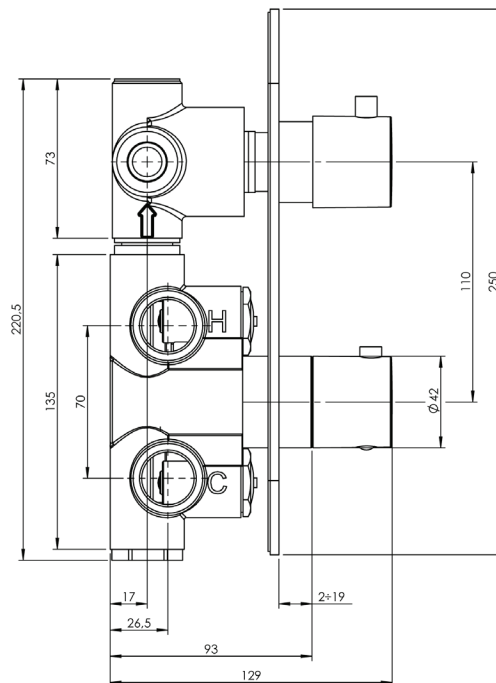

CaBano

Specs Sheet
Fiche technique

VOLEX #47SD32C

Round Shower Design – 2 outlets
Système de douche design rond – 2 sorties

 .99 Chrome

#om021

3/4" Thermostatic with 2 way diverter

Can add independent flow control
Integrated service stops, filters & back-flow preventers
Rough-in can be mounted horizontally or vertically
12 GPM (45.4 L/min.)

Volex #47021RT

Trim for rough-in om021

Order om021 rough-in separately
2⁵/₈" x 9⁷/₈"

Finish: Chrome (#99)

#6006

6" ceiling arm with round flange

1/2" Male NPT inlet
Sliding flange

Finish: Chrome (#99)

#6024

10" round thin rain head

4 mm in thickness
Easy clean nozzles
High polished stainless steel
2.5 GPM (9.5 L/min.)

Finish: Chrome (#99)

#75118

Shower rail kit

Includes bar, hose and hand shower
2 position spray
Easy clean nozzles
2.5 GPM (9.5 L/min.)

Finish: Chrome (#99)

#6032

Round wall supply elbow

1/2" female inlet

Finish: Chrome (#99)