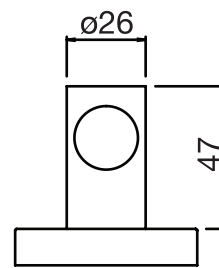

CaBano

Specs Sheet
Fiche technique

VOLEX #47SD32C

Round Shower Design – 2 outlets
Système de douche design rond – 2 sorties

 .99 Chrome

#om021

3/4" Thermostatic with 2 way diverter

Can add independent flow control
Integrated service stops, filters & back-flow preventers
Rough-in can be mounted horizontally or vertically
12 GPM (45.4 L/min.)

Volex #47021RT

Trim for rough-in om021

Order om021 rough-in separately
2⁵/₈" x 9⁷/₈"

Finish: Chrome (#99)

#6006

6" ceiling arm with round flange

1/2" Male NPT inlet
Sliding flange

Finish: Chrome (#99)

#6024

10" round thin rain head

4 mm in thickness
Easy clean nozzles
High polished stainless steel
2.5 GPM (9.5 L/min.)

Finish: Chrome (#99)

#75118

Shower rail kit

Includes bar, hose and hand shower
2 position spray
Easy clean nozzles
2.5 GPM (9.5 L/min.)

Finish: Chrome (#99)

#6032

Round wall supply elbow

1/2" female inlet

Finish: Chrome (#99)