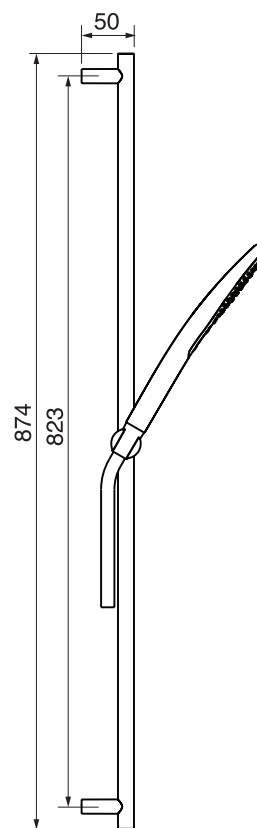

## VOLEX #47SD32

Round Shower Design – 2 outlets  
Système de douche design rond – 2 sorties

 .99 Chrome

## #6018

18" shower arm with round flange

1/2" Male NPT inlet  
Sliding flange

Finish: Chrome (#99)

## #6024

10" round thin rain head

4 mm in thickness  
Easy clean nozzles  
High polished stainless steel  
2.5 GPM (9.5 L/min.)

Finish: Chrome (#99)

## #75118

Shower rail kit

Includes bar, hose and hand shower  
2 position spray  
Easy clean nozzles  
2.5 GPM (9.5 L/min.)

Finish: Chrome (#99)