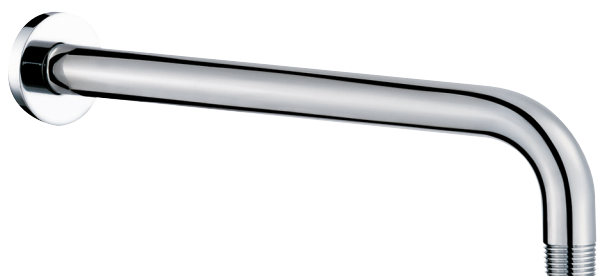

## VOLEX #47SD32

Round Shower Design – 2 outlets  
Système de douche design rond – 2 sorties

 .99 Chrome

## #om021

3/4" Thermostatic with 2 way diverter

Can add independent flow control  
Integrated service stops, filters & back-flow preventers  
Rough-in can be mounted horizontally or vertically  
12 GPM (45.4 L/min.)

## #6018

18" shower arm with round flange

1/2" Male NPT inlet  
Sliding flange

Finish: Chrome (#99)

## #6024

10" round thin rain head

4 mm in thickness  
Easy clean nozzles  
High polished stainless steel  
2.5 GPM (9.5 L/min.)

Finish: Chrome (#99)