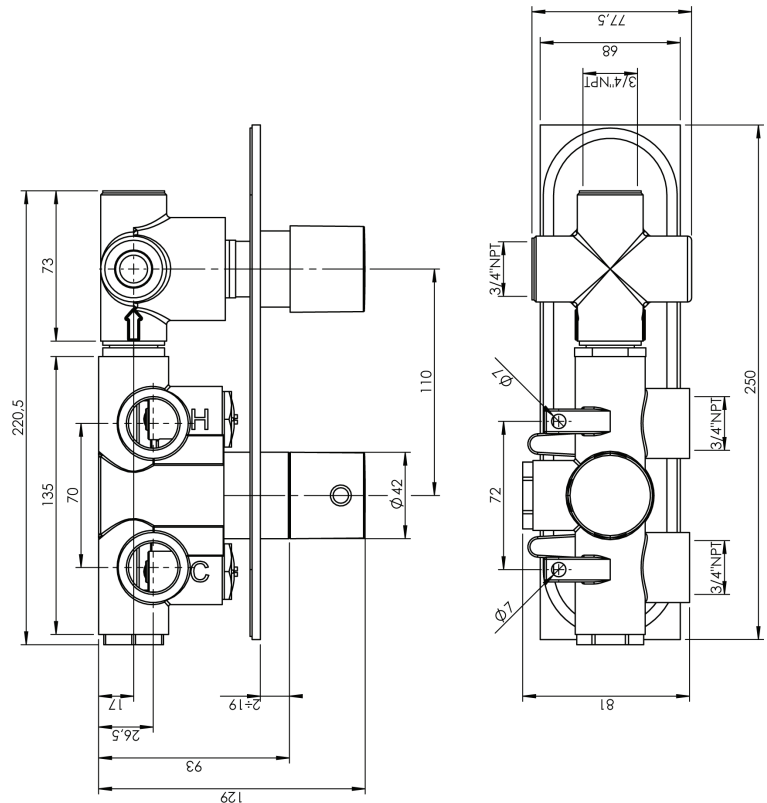

## VOLEX #47SD32

Round Shower Design – 2 outlets  
Système de douche design rond – 2 sorties

 .99 Chrome

## #om021

3/4" Thermostatic with 2 way diverter

Can add independent flow control  
Integrated service stops, filters & back-flow preventers  
Rough-in can be mounted horizontally or vertically  
12 GPM (45.4 L/min.)

## #6018

18" shower arm with round flange

1/2" Male NPT inlet  
Sliding flange

Finish: Chrome (#99)

## #6024

10" round thin rain head

4 mm in thickness  
Easy clean nozzles  
High polished stainless steel  
2.5 GPM (9.5 L/min.)

Finish: Chrome (#99)