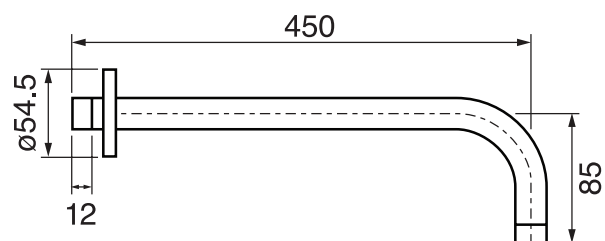

## VOLEX #47SD32

Round Shower Design – 2 outlets  
Système de douche design rond – 2 sorties

 .99 Chrome

## #om021

3/4" Thermostatic with 2 way diverter

Can add independent flow control  
Integrated service stops, filters & back-flow preventers  
Rough-in can be mounted horizontally or vertically  
12 GPM (45.4 L/min.)

## #6018

18" shower arm with round flange

1/2" Male NPT inlet  
Sliding flange

Finish: Chrome (#99)