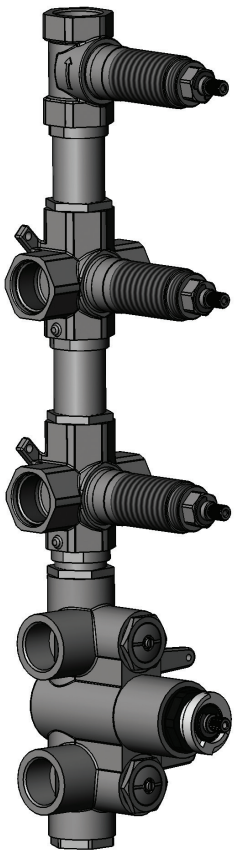

## VOLEX #47SD31C

Round Shower Design – 3 outlets  
Système de douche design rond – 3 sorties

 .99 Chrome

## #om014

3/4" Thermostatic with 3 flow controls

Can add independent flow control  
Integrated service stops, filters & back-flow preventers  
13 GPM (49.2 L/min.)

## Volex #47014RT

Trim for rough-in om014

Order om014 rough-in separately  
2<sup>3</sup>/<sub>8</sub>" x 18<sup>1</sup>/<sub>4</sub>"

Finish: Chrome (#99)

## #6024

10" round thin rain head

4 mm in thickness  
Easy clean nozzles  
High polished stainless steel  
2.5 GPM (9.5 L/min.)

Finish: Chrome (#99)