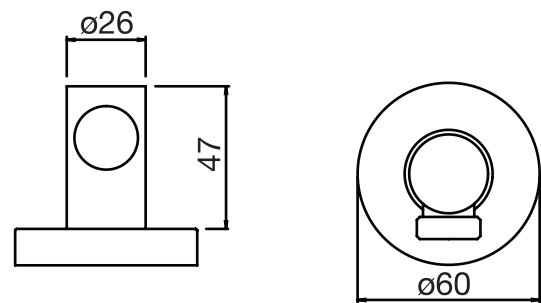

#6032

Round wall supply elbow

1/2" female inlet

Finish: Chrome (#99)