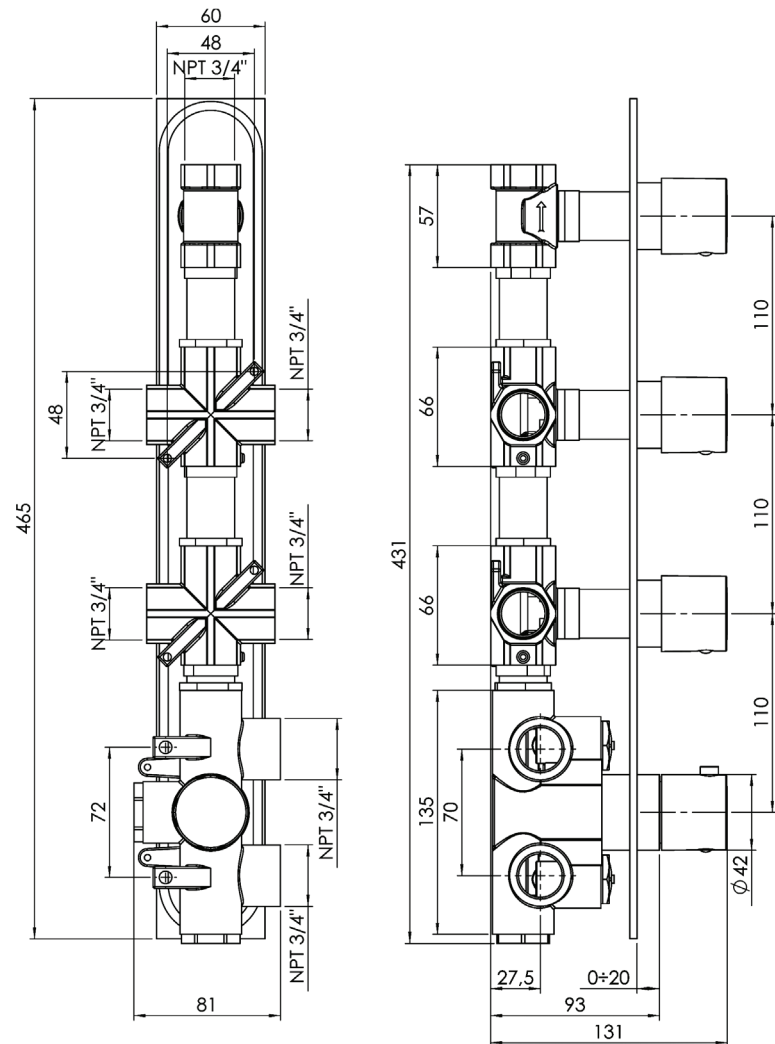

## VOLEX #47SD31C

Round Shower Design – 3 outlets  
Système de douche design rond – 3 sorties

 .99 Chrome

## #om014

3/4" Thermostatic with 3 flow controls

Can add independent flow control  
Integrated service stops, filters & back-flow preventers  
13 GPM (49.2 L/min.)

## #6024

10" round thin rain head

4 mm in thickness  
Easy clean nozzles  
High polished stainless steel  
2.5 GPM (9.5 L/min.)

Finish: Chrome (#99)

## #75118

Shower rail kit

Includes bar, hose and hand shower  
2 position spray  
Easy clean nozzles  
2.5 GPM (9.5 L/min.)

Finish: Chrome (#99)