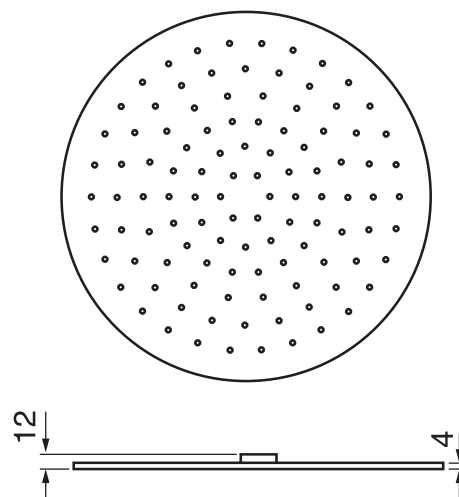

## Volex #47014RT

Trim for rough-in om014

Order om014 rough-in separately  
2<sup>3</sup>/<sub>8</sub>" x 18<sup>1</sup>/<sub>4</sub>"

Finish: Chrome (#99)

## #6024

10" round thin rain head

4 mm in thickness  
Easy clean nozzles  
High polished stainless steel  
2.5 GPM (9.5 L/min.)

Finish: Chrome (#99)