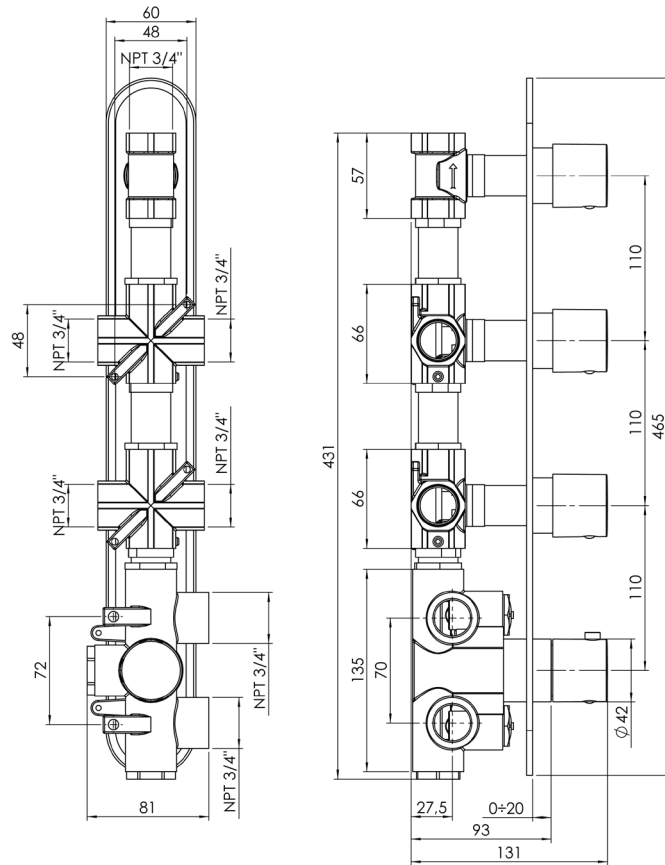

## #om014

3/4" Thermostatic with 3 flow controls

Can add independent flow control  
Integrated service stops, filters & back-flow preventers  
13 GPM (49.2 L/min.)

## Volex #47014RT

Trim for rough-in om014

Order om014 rough-in separately  
2<sup>3</sup>/<sub>8</sub>" x 18<sup>1</sup>/<sub>4</sub>"

Finish: Chrome (#99)

## #6024

10" round thin rain head

4 mm in thickness  
Easy clean nozzles  
High polished stainless steel  
2.5 GPM (9.5 L/min.)

Finish: Chrome (#99)

## #75118

Shower rail kit

Includes bar, hose and hand shower  
2 position spray  
Easy clean nozzles  
2.5 GPM (9.5 L/min.)

Finish: Chrome (#99)