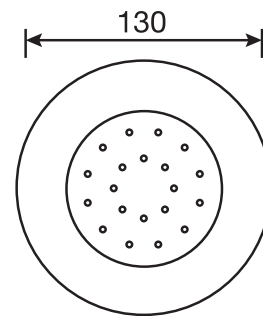

## #6032

Round wall supply elbow

1/2" female inlet

Finish: Chrome (#99)

## Emotion #6046

Round flush mount body spray

Directional head  
Easy clean nozzles  
1.5 GPM (5.7 L/min.)

Finish: Chrome (#99)