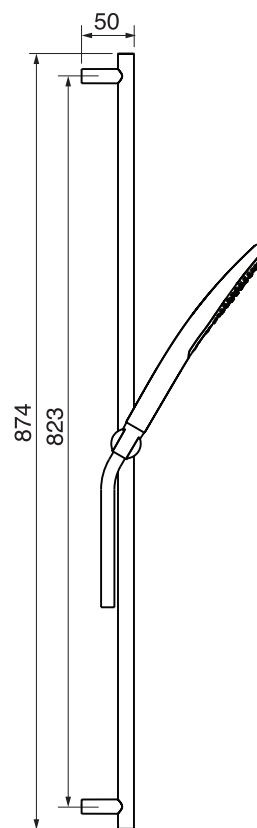

## VOLEX #47SD31C

Round Shower Design – 3 outlets  
Système de douche design rond – 3 sorties

 .99 Chrome

## #6024

10" round thin rain head

4 mm in thickness  
Easy clean nozzles  
High polished stainless steel  
2.5 GPM (9.5 L/min.)

Finish: Chrome (#99)

## #75118

Shower rail kit

Includes bar, hose and hand shower  
2 position spray  
Easy clean nozzles  
2.5 GPM (9.5 L/min.)

Finish: Chrome (#99)

## #6032

Round wall supply elbow

1/2" female inlet

Finish: Chrome (#99)