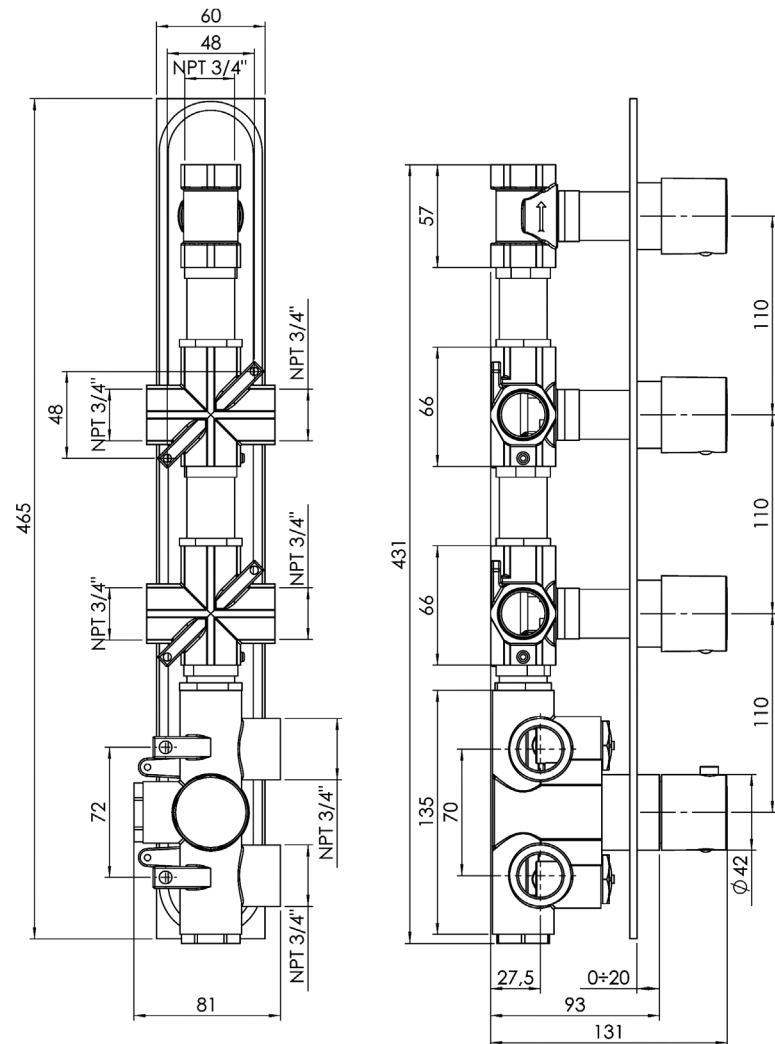

## VOLEX #47SD31

Round Shower Design – 3 outlets  
Système de douche design rond – 3 sorties

 .99 Chrome

## #om014

3/4" Thermostatic with 3 flow controls

Can add independent flow control  
Integrated service stops, filters & back-flow preventers  
13 GPM (49.2 L/min.)

## #6018

18" shower arm with round flange

1/2" Male NPT inlet  
Sliding flange

Finish: Chrome (#99)

## #6024

10" round thin rain head

4 mm in thickness  
Easy clean nozzles  
High polished stainless steel  
2.5 GPM (9.5 L/min.)

Finish: Chrome (#99)