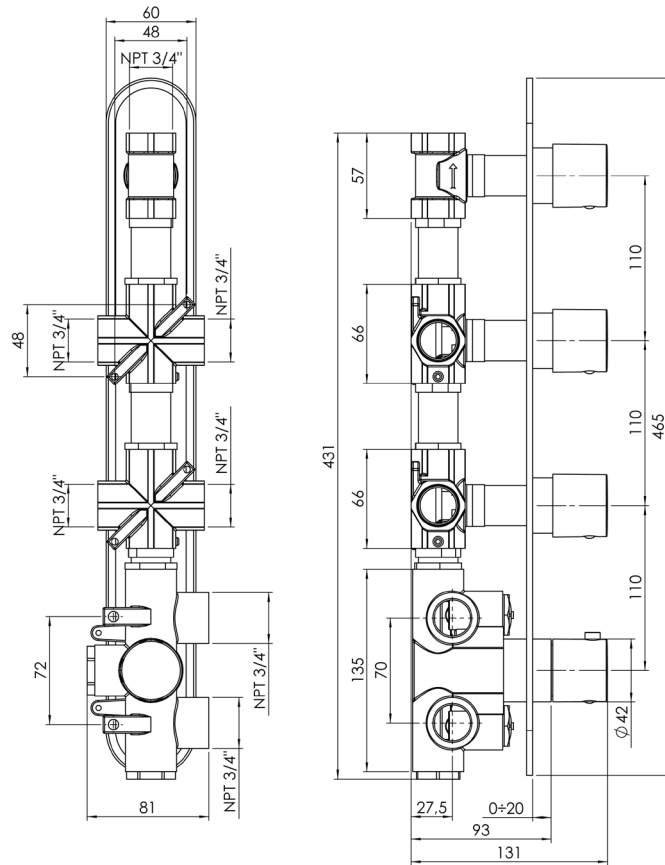

## #om014

3/4" Thermostatic with 3 flow controls

Can add independent flow control  
Integrated service stops, filters & back-flow preventers  
13 GPM (49.2 L/min.)

## Volex #47014RT

Trim for rough-in om014

Order om014 rough-in separately  
2<sup>3</sup>/<sub>8</sub>" x 18<sup>1</sup>/<sub>4</sub>"

Finish: Chrome (#99)

## #6018

18" shower arm with round flange

1/2" Male NPT inlet  
Sliding flange

Finish: Chrome (#99)

## #6024

10" round thin rain head

4 mm in thickness  
Easy clean nozzles  
High polished stainless steel  
2.5 GPM (9.5 L/min.)

Finish: Chrome (#99)