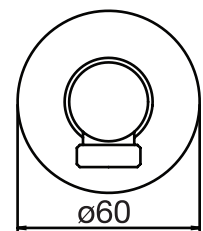

## #6024

10" round thin rain head

4 mm in thickness  
Easy clean nozzles  
High polished stainless steel  
2.5 GPM (9.5 L/min.)

Finish: Chrome (#99)

## #75118

Shower rail kit

Includes bar, hose and hand shower  
2 position spray  
Easy clean nozzles  
2.5 GPM (9.5 L/min.)

Finish: Chrome (#99)

## #6032

Round wall supply elbow

1/2" female inlet

Finish: Chrome (#99)