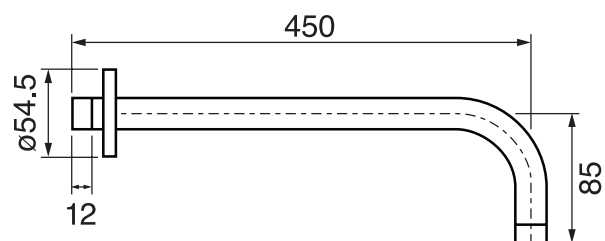

## Volex #47014RT

Trim for rough-in om014

Order om014 rough-in separately  
2<sup>3</sup>/<sub>8</sub>" x 18<sup>1</sup>/<sub>4</sub>"

Finish: Chrome (#99)

## #6018

18" shower arm with round flange

1/2" Male NPT inlet  
Sliding flange

Finish: Chrome (#99)