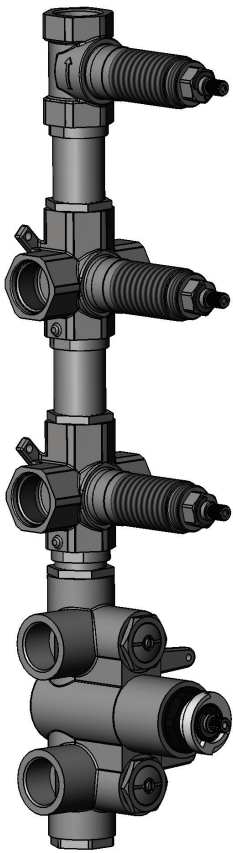

## VOLEX #47SD31

Round Shower Design – 3 outlets  
Système de douche design rond – 3 sorties

 .99 Chrome

## #om014

3/4" Thermostatic with 3 flow controls

Can add independent flow control  
Integrated service stops, filters & back-flow preventers  
13 GPM (49.2 L/min.)

## Volex #47014RT

Trim for rough-in om014

Order om014 rough-in separately  
2<sup>3</sup>/<sub>8</sub>" x 18<sup>1</sup>/<sub>4</sub>"

Finish: Chrome (#99)

## #6018

18" shower arm with round flange

1/2" Male NPT inlet  
Sliding flange

Finish: Chrome (#99)