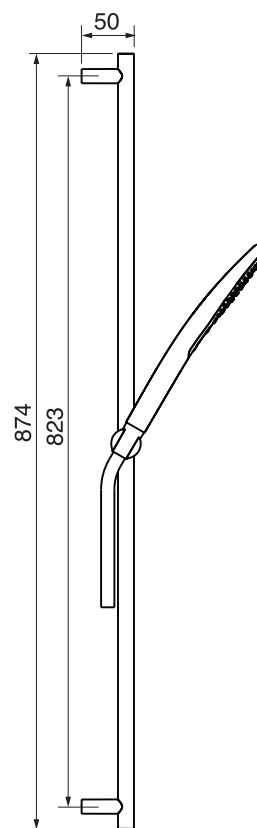

## #6018

18" shower arm with round flange

1/2" Male NPT inlet  
Sliding flange

Finish: Chrome (#99)

## #6024

10" round thin rain head

4 mm in thickness  
Easy clean nozzles  
High polished stainless steel  
2.5 GPM (9.5 L/min.)

Finish: Chrome (#99)

## #75118

Shower rail kit

Includes bar, hose and hand shower  
2 position spray  
Easy clean nozzles  
2.5 GPM (9.5 L/min.)

Finish: Chrome (#99)

## #6032

Round wall supply elbow

1/2" female inlet

Finish: Chrome (#99)