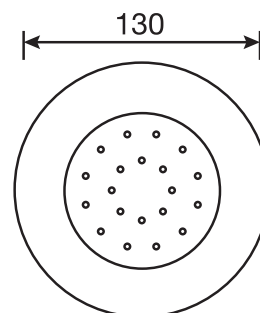

## #6032

Round wall supply elbow

1/2" female inlet

Finish: Chrome (#99)

## Emotion #6046

Round flush mount body spray

Directional head  
Easy clean nozzles  
1.5 GPM (5.7 L/min.)

Finish: Chrome (#99)