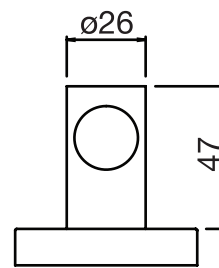

#6032

Round wall supply elbow

1/2" female inlet

Finish: Chrome (#99)