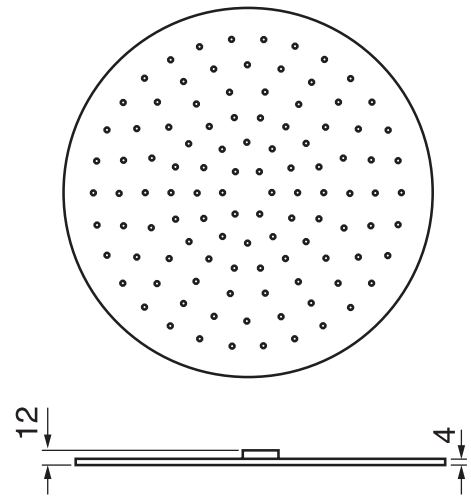

## Volex #47014RT

Trim for rough-in om014

Order om014 rough-in separately  
2<sup>3</sup>/<sub>8</sub>" x 18<sup>1</sup>/<sub>4</sub>"

Finish: Chrome (#99)

## #6018

18" shower arm with round flange

1/2" Male NPT inlet  
Sliding flange

Finish: Chrome (#99)

## #6024

10" round thin rain head

4 mm in thickness  
Easy clean nozzles  
High polished stainless steel  
2.5 GPM (9.5 L/min.)

Finish: Chrome (#99)