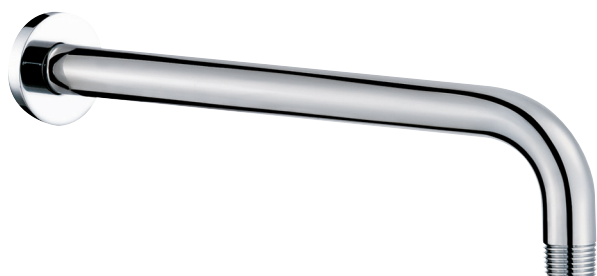

## VOLEX #47SD31

Round Shower Design – 3 outlets  
Système de douche design rond – 3 sorties

 .99 Chrome

## Volex #47014RT

Trim for rough-in om014

Order om014 rough-in separately  
2<sup>3</sup>/<sub>8</sub>" x 18<sup>1</sup>/<sub>4</sub>"

Finish: Chrome (#99)

## #6018

18" shower arm with round flange

1/2" Male NPT inlet  
Sliding flange

Finish: Chrome (#99)

## #6024

10" round thin rain head

4 mm in thickness  
Easy clean nozzles  
High polished stainless steel  
2.5 GPM (9.5 L/min.)

Finish: Chrome (#99)