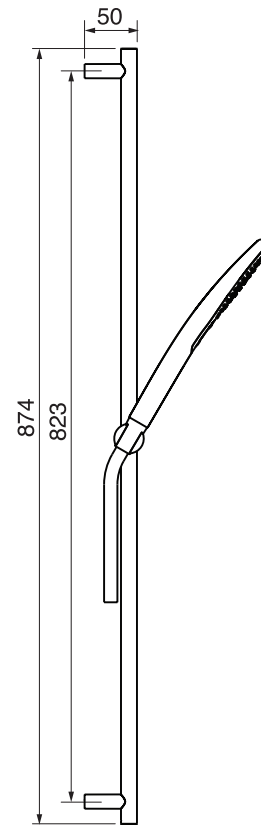

CaBano

Specs Sheet
Fiche technique

VOLEX #47SD30C

Round Shower Design – 2 outlets
Système de douche design rond – 2 sorties

 .99 Chrome

#om013

3/4" Thermostatic with 2 flow controls

Can add independent flow control
Integrated service stops, filters & back-flow preventers
Rough-in can be mounted horizontally or vertically
13 GPM (49.2 L/min.)

Volex #47013RT

Trim for rough-in om013

Order om013 rough-in separately
2³/₈" x 14¹/₈"

Finish: Chrome (#99)

#6006

6" ceiling arm with round flange

1/2" Male NPT inlet
Sliding flange

Finish: Chrome (#99)

#6024

10" round thin rain head

4 mm in thickness
Easy clean nozzles
High polished stainless steel
2.5 GPM (9.5 L/min.)

Finish: Chrome (#99)

#75118

Shower rail kit

Includes bar, hose and hand shower
2 position spray
Easy clean nozzles
2.5 GPM (9.5 L/min.)

Finish: Chrome (#99)

#6032

Round wall supply elbow

1/2" female inlet

Finish: Chrome (#99)