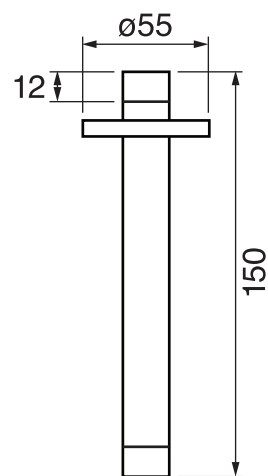

CaBano

Specs Sheet
Fiche technique

VOLEX #47SD30C

Round Shower Design – 2 outlets
Système de douche design rond – 2 sorties

 .99 Chrome

#om013

3/4" Thermostatic with 2 flow controls

Can add independent flow control
Integrated service stops, filters & back-flow preventers
Rough-in can be mounted horizontally or vertically
13 GPM (49.2 L/min.)

Volex #47013RT

Trim for rough-in om013

Order om013 rough-in separately
2³/₈" x 14¹/₈"

Finish: Chrome (#99)

#6006

6" ceiling arm with round flange

1/2" Male NPT inlet
Sliding flange

Finish: Chrome (#99)

#6024

10" round thin rain head

4 mm in thickness
Easy clean nozzles
High polished stainless steel
2.5 GPM (9.5 L/min.)

Finish: Chrome (#99)

#75118

Shower rail kit

Includes bar, hose and hand shower
2 position spray
Easy clean nozzles
2.5 GPM (9.5 L/min.)

Finish: Chrome (#99)

#6032

Round wall supply elbow

1/2" female inlet

Finish: Chrome (#99)