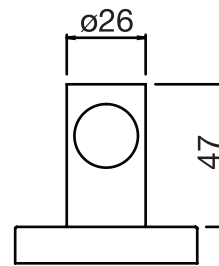

CaBano

Specs Sheet
Fiche technique

VOLEX #47SD30C

Round Shower Design – 2 outlets
Système de douche design rond – 2 sorties

 .99 Chrome

#om013

3/4" Thermostatic with 2 flow controls

Can add independent flow control
Integrated service stops, filters & back-flow preventers
Rough-in can be mounted horizontally or vertically
13 GPM (49.2 L/min.)

Volex #47013RT

Trim for rough-in om013

Order om013 rough-in separately
2³/₈" x 14¹/₈"

Finish: Chrome (#99)

#6006

6" ceiling arm with round flange

1/2" Male NPT inlet
Sliding flange

Finish: Chrome (#99)

#6024

10" round thin rain head

4 mm in thickness
Easy clean nozzles
High polished stainless steel
2.5 GPM (9.5 L/min.)

Finish: Chrome (#99)

#75118

Shower rail kit

Includes bar, hose and hand shower
2 position spray
Easy clean nozzles
2.5 GPM (9.5 L/min.)

Finish: Chrome (#99)

#6032

Round wall supply elbow

1/2" female inlet

Finish: Chrome (#99)