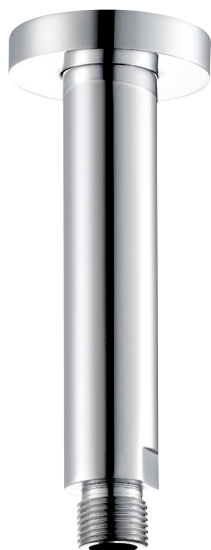

CaBano

Specs Sheet
Fiche technique

VOLEX #47SD30C

Round Shower Design – 2 outlets
Système de douche design rond – 2 sorties

 .99 Chrome

#om013

3/4" Thermostatic with 2 flow controls

Can add independent flow control
Integrated service stops, filters & back-flow preventers
Rough-in can be mounted horizontally or vertically
13 GPM (49.2 L/min.)

Volex #47013RT

Trim for rough-in om013

Order om013 rough-in separately
2³/₈" x 14¹/₈"

Finish: Chrome (#99)

#6006

6" ceiling arm with round flange

1/2" Male NPT inlet
Sliding flange

Finish: Chrome (#99)

#6024

10" round thin rain head

4 mm in thickness
Easy clean nozzles
High polished stainless steel
2.5 GPM (9.5 L/min.)

Finish: Chrome (#99)

#75118

Shower rail kit

Includes bar, hose and hand shower
2 position spray
Easy clean nozzles
2.5 GPM (9.5 L/min.)

Finish: Chrome (#99)

#6032

Round wall supply elbow

1/2" female inlet

Finish: Chrome (#99)