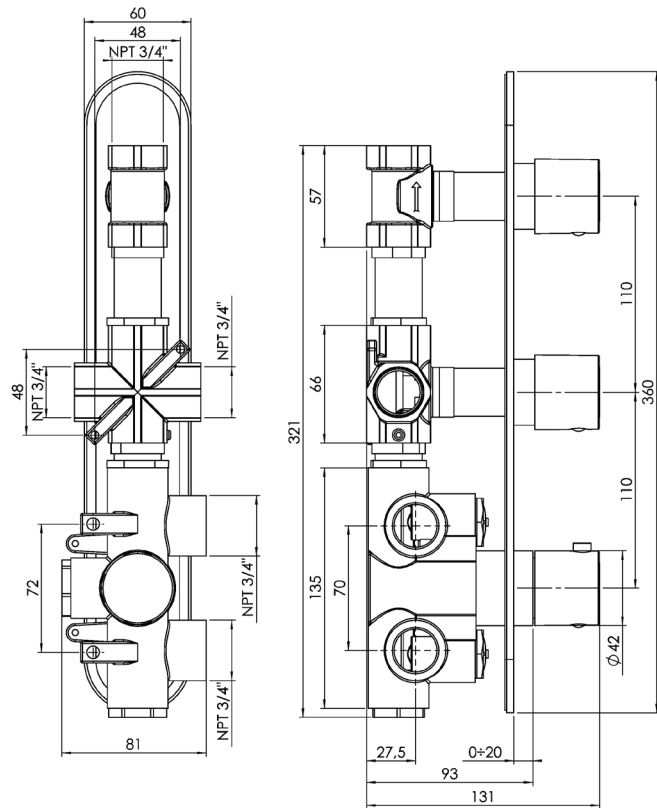

CaBano

Specs Sheet
Fiche technique

VOLEX #47SD30C

Round Shower Design – 2 outlets
Système de douche design rond – 2 sorties

 .99 Chrome

#om013

3/4" Thermostatic with 2 flow controls

Can add independent flow control
Integrated service stops, filters & back-flow preventers
Rough-in can be mounted horizontally or vertically
13 GPM (49.2 L/min.)

Volex #47013RT

Trim for rough-in om013

Order om013 rough-in separately
2³/₈" x 14¹/₈"

Finish: Chrome (#99)

#6006

6" ceiling arm with round flange

1/2" Male NPT inlet
Sliding flange

Finish: Chrome (#99)

#6024

10" round thin rain head

4 mm in thickness
Easy clean nozzles
High polished stainless steel
2.5 GPM (9.5 L/min.)

Finish: Chrome (#99)

#75118

Shower rail kit

Includes bar, hose and hand shower
2 position spray
Easy clean nozzles
2.5 GPM (9.5 L/min.)

Finish: Chrome (#99)

#6032

Round wall supply elbow

1/2" female inlet

Finish: Chrome (#99)