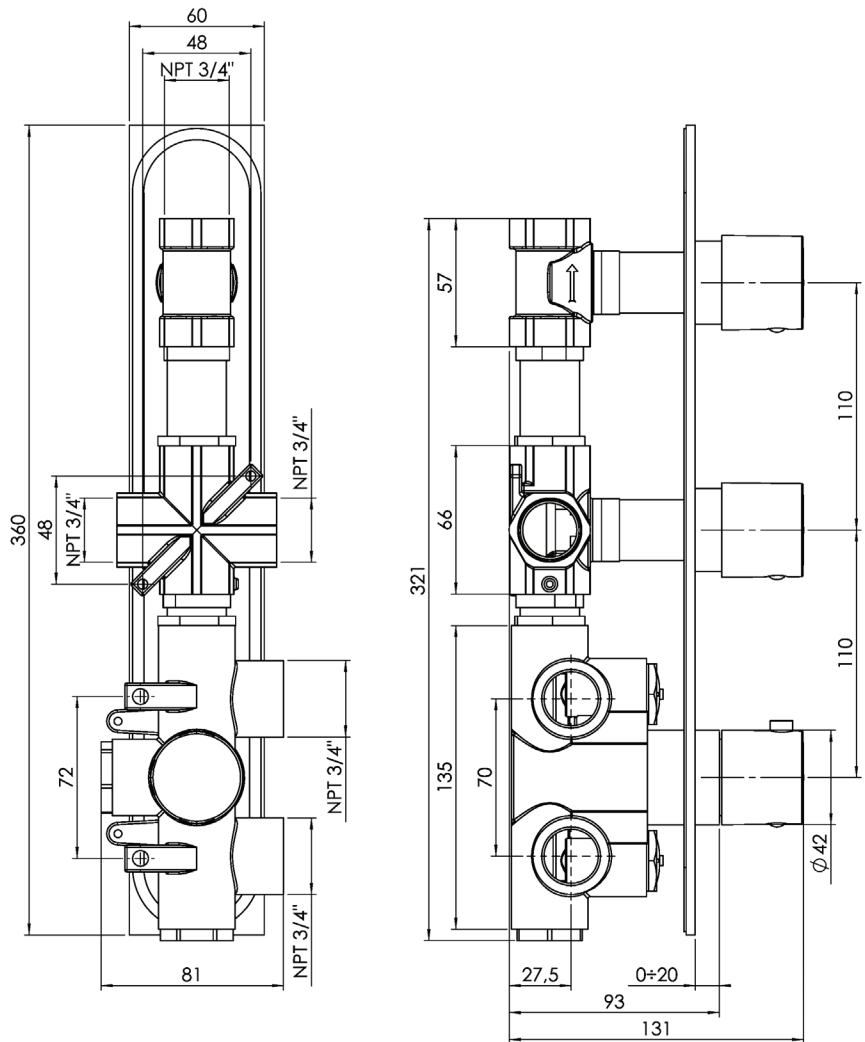

CaBano

Specs Sheet
Fiche technique

VOLEX #47SD30C

Round Shower Design – 2 outlets
Système de douche design rond – 2 sorties

 .99 Chrome

#om013

3/4" Thermostatic with 2 flow controls

Can add independent flow control
Integrated service stops, filters & back-flow preventers
Rough-in can be mounted horizontally or vertically
13 GPM (49.2 L/min.)

Volex #47013RT

Trim for rough-in om013

Order om013 rough-in separately
2³/₈" x 14¹/₈"

Finish: Chrome (#99)

#6006

6" ceiling arm with round flange

1/2" Male NPT inlet
Sliding flange

Finish: Chrome (#99)

#6024

10" round thin rain head

4 mm in thickness
Easy clean nozzles
High polished stainless steel
2.5 GPM (9.5 L/min.)

Finish: Chrome (#99)

#75118

Shower rail kit

Includes bar, hose and hand shower
2 position spray
Easy clean nozzles
2.5 GPM (9.5 L/min.)

Finish: Chrome (#99)

#6032

Round wall supply elbow

1/2" female inlet

Finish: Chrome (#99)