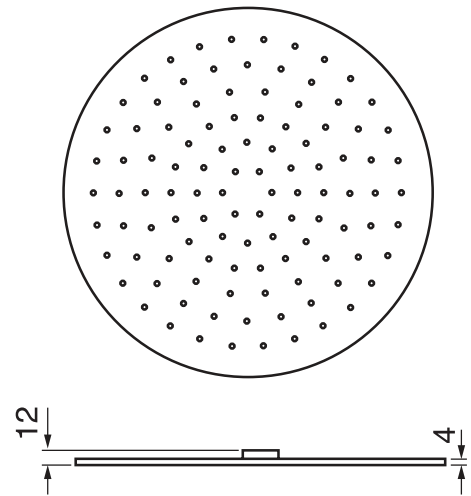

CaBano

Specs Sheet
Fiche technique

VOLEX #47SD30C

Round Shower Design – 2 outlets
Système de douche design rond – 2 sorties

 .99 Chrome

#om013

3/4" Thermostatic with 2 flow controls

Can add independent flow control
Integrated service stops, filters & back-flow preventers
Rough-in can be mounted horizontally or vertically
13 GPM (49.2 L/min.)

Volex #47013RT

Trim for rough-in om013

Order om013 rough-in separately
2³/₈" x 14¹/₈"

Finish: Chrome (#99)

#6006

6" ceiling arm with round flange

1/2" Male NPT inlet
Sliding flange

Finish: Chrome (#99)

#6024

10" round thin rain head

4 mm in thickness
Easy clean nozzles
High polished stainless steel
2.5 GPM (9.5 L/min.)

Finish: Chrome (#99)

#75118

Shower rail kit

Includes bar, hose and hand shower
2 position spray
Easy clean nozzles
2.5 GPM (9.5 L/min.)