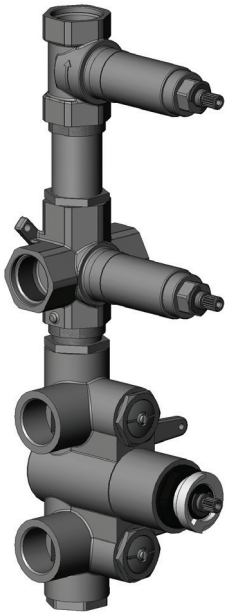

CaBano

Specs Sheet
Fiche technique

VOLEX #47SD30C

Round Shower Design – 2 outlets
Système de douche design rond – 2 sorties

 .99 Chrome

#om013

3/4" Thermostatic with 2 flow controls

Can add independent flow control
Integrated service stops, filters & back-flow preventers
Rough-in can be mounted horizontally or vertically
13 GPM (49.2 L/min.)

Volex #47013RT

Trim for rough-in om013

Order om013 rough-in separately
2³/₈" x 14¹/₈"

Finish: Chrome (#99)

#6006

6" ceiling arm with round flange

1/2" Male NPT inlet
Sliding flange

Finish: Chrome (#99)

#6024

10" round thin rain head

4 mm in thickness
Easy clean nozzles
High polished stainless steel
2.5 GPM (9.5 L/min.)

Finish: Chrome (#99)

#75118

Shower rail kit

Includes bar, hose and hand shower
2 position spray
Easy clean nozzles
2.5 GPM (9.5 L/min.)

Finish: Chrome (#99)

#6032

Round wall supply elbow

1/2" female inlet

Finish: Chrome (#99)