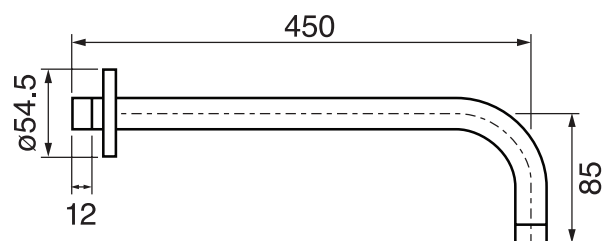

CaBano

Specs Sheet
Fiche technique

VOLEX #47SD30

Round Shower Design – 2 outlets
Système de douche design rond – 2 sorties

 .99 Chrome

#om013

3/4" Thermostatic with 2 flow controls

Can add independent flow control
Integrated service stops, filters & back-flow preventers
Rough-in can be mounted horizontally or vertically
13 GPM (49.2 L/min.)

Volex #47013RT

Trim for rough-in om013

Order om013 rough-in separately
2³/₈" x 14¹/₈"

Finish: Chrome (#99)

#6018

18" shower arm with round flange

1/2" Male NPT inlet
Sliding flange

Finish: Chrome (#99)

#6024

10" round thin rain head

4 mm in thickness
Easy clean nozzles
High polished stainless steel
2.5 GPM (9.5 L/min.)

Finish: Chrome (#99)

#75118

Shower rail kit

Includes bar, hose and hand shower
2 position spray
Easy clean nozzles
2.5 GPM (9.5 L/min.)