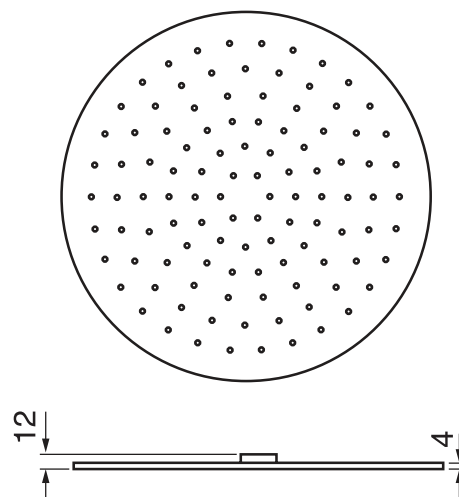

CaBano

Specs Sheet
Fiche technique

VOLEX #47SD30

Round Shower Design – 2 outlets
Système de douche design rond – 2 sorties

 .99 Chrome

#om013

3/4" Thermostatic with 2 flow controls

Can add independent flow control
Integrated service stops, filters & back-flow preventers
Rough-in can be mounted horizontally or vertically
13 GPM (49.2 L/min.)

Volex #47013RT

Trim for rough-in om013

Order om013 rough-in separately
2³/₈" x 14¹/₈"

Finish: Chrome (#99)

#6018

18" shower arm with round flange

1/2" Male NPT inlet
Sliding flange

Finish: Chrome (#99)

#6024

10" round thin rain head

4 mm in thickness
Easy clean nozzles
High polished stainless steel
2.5 GPM (9.5 L/min.)

Finish: Chrome (#99)

#75118

Shower rail kit

Includes bar, hose and hand shower
2 position spray
Easy clean nozzles
2.5 GPM (9.5 L/min.)