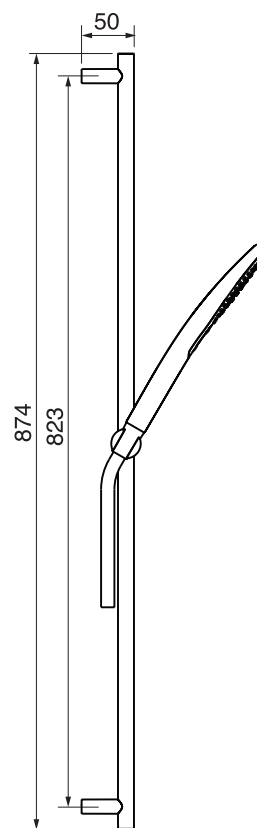

CaBano

Specs Sheet
Fiche technique

VOLEX #47SD30

Round Shower Design – 2 outlets
Système de douche design rond – 2 sorties

 .99 Chrome

#om013

3/4" Thermostatic with 2 flow controls

Can add independent flow control
Integrated service stops, filters & back-flow preventers
Rough-in can be mounted horizontally or vertically
13 GPM (49.2 L/min.)

Volex #47013RT

Trim for rough-in om013

Order om013 rough-in separately
2³/₈" x 14¹/₈"

Finish: Chrome (#99)

#6018

18" shower arm with round flange

1/2" Male NPT inlet
Sliding flange

Finish: Chrome (#99)

#6024

10" round thin rain head

4 mm in thickness
Easy clean nozzles
High polished stainless steel
2.5 GPM (9.5 L/min.)

Finish: Chrome (#99)

#75118

Shower rail kit

Includes bar, hose and hand shower
2 position spray
Easy clean nozzles
2.5 GPM (9.5 L/min.)

Finish: Chrome (#99)

#6032

Round wall supply elbow

1/2" female inlet

Finish: Chrome (#99)