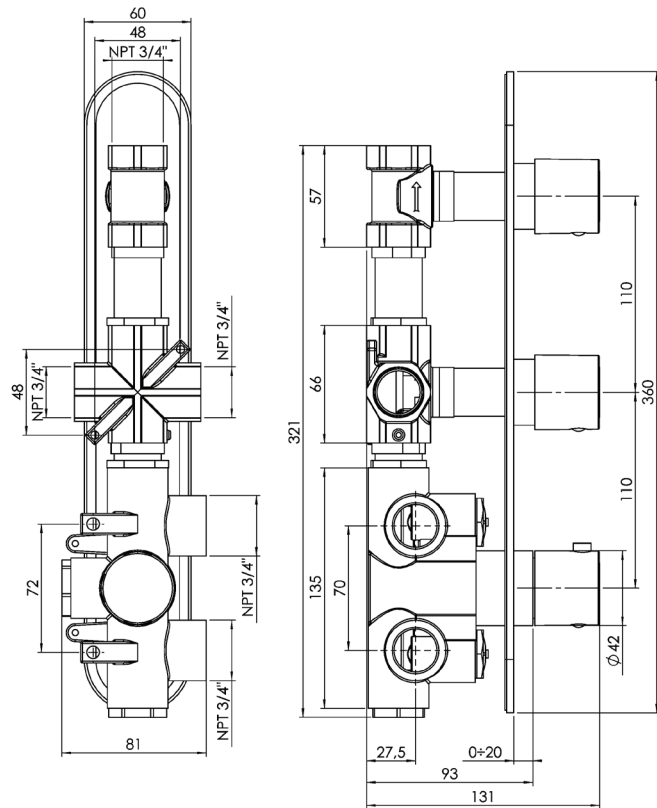

CaBano

Specs Sheet
Fiche technique

VOLEX #47SD30

Round Shower Design – 2 outlets
Système de douche design rond – 2 sorties

 .99 Chrome

#om013

3/4" Thermostatic with 2 flow controls

Can add independent flow control
Integrated service stops, filters & back-flow preventers
Rough-in can be mounted horizontally or vertically
13 GPM (49.2 L/min.)

Volex #47013RT

Trim for rough-in om013

Order om013 rough-in separately
2³/₈" x 14¹/₈"

Finish: Chrome (#99)

#6018

18" shower arm with round flange

1/2" Male NPT inlet
Sliding flange

Finish: Chrome (#99)

#6024

10" round thin rain head

4 mm in thickness
Easy clean nozzles
High polished stainless steel
2.5 GPM (9.5 L/min.)

Finish: Chrome (#99)

#75118

Shower rail kit

Includes bar, hose and hand shower
2 position spray
Easy clean nozzles
2.5 GPM (9.5 L/min.)

Finish: Chrome (#99)

#6032

Round wall supply elbow

1/2" female inlet

Finish: Chrome (#99)