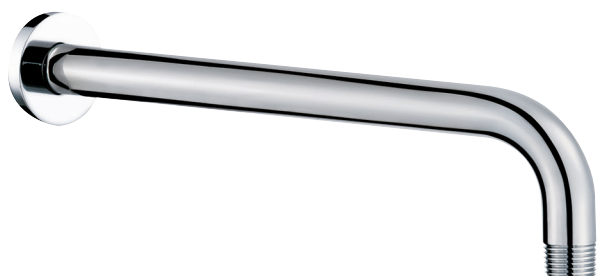

CaBano

Specs Sheet
Fiche technique

VOLEX #47SD30

Round Shower Design – 2 outlets
Système de douche design rond – 2 sorties

 .99 Chrome

#om013

3/4" Thermostatic with 2 flow controls

Can add independent flow control
Integrated service stops, filters & back-flow preventers
Rough-in can be mounted horizontally or vertically
13 GPM (49.2 L/min.)

Volex #47013RT

Trim for rough-in om013

Order om013 rough-in separately
2³/₈" x 14¹/₈"

Finish: Chrome (#99)

#6018

18" shower arm with round flange

1/2" Male NPT inlet
Sliding flange

Finish: Chrome (#99)

#6024

10" round thin rain head

4 mm in thickness
Easy clean nozzles
High polished stainless steel
2.5 GPM (9.5 L/min.)

Finish: Chrome (#99)

#75118

Shower rail kit

Includes bar, hose and hand shower
2 position spray
Easy clean nozzles
2.5 GPM (9.5 L/min.)

Finish: Chrome (#99)

#6032

Round wall supply elbow

1/2" female inlet

Finish: Chrome (#99)