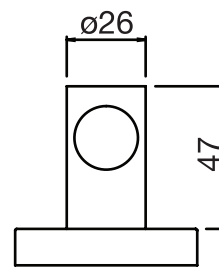

CaBano

Specs Sheet
Fiche technique

VOLEX #47SD30

Round Shower Design – 2 outlets
Système de douche design rond – 2 sorties

 .99 Chrome

#om013

3/4" Thermostatic with 2 flow controls

Can add independent flow control
Integrated service stops, filters & back-flow preventers
Rough-in can be mounted horizontally or vertically
13 GPM (49.2 L/min.)

Volex #47013RT

Trim for rough-in om013

Order om013 rough-in separately
2³/₈" x 14¹/₈"

Finish: Chrome (#99)

#6018

18" shower arm with round flange

1/2" Male NPT inlet
Sliding flange

Finish: Chrome (#99)

#6024

10" round thin rain head

4 mm in thickness
Easy clean nozzles
High polished stainless steel
2.5 GPM (9.5 L/min.)

Finish: Chrome (#99)

#75118

Shower rail kit

Includes bar, hose and hand shower
2 position spray
Easy clean nozzles
2.5 GPM (9.5 L/min.)

Finish: Chrome (#99)

#6032

Round wall supply elbow

1/2" female inlet

Finish: Chrome (#99)