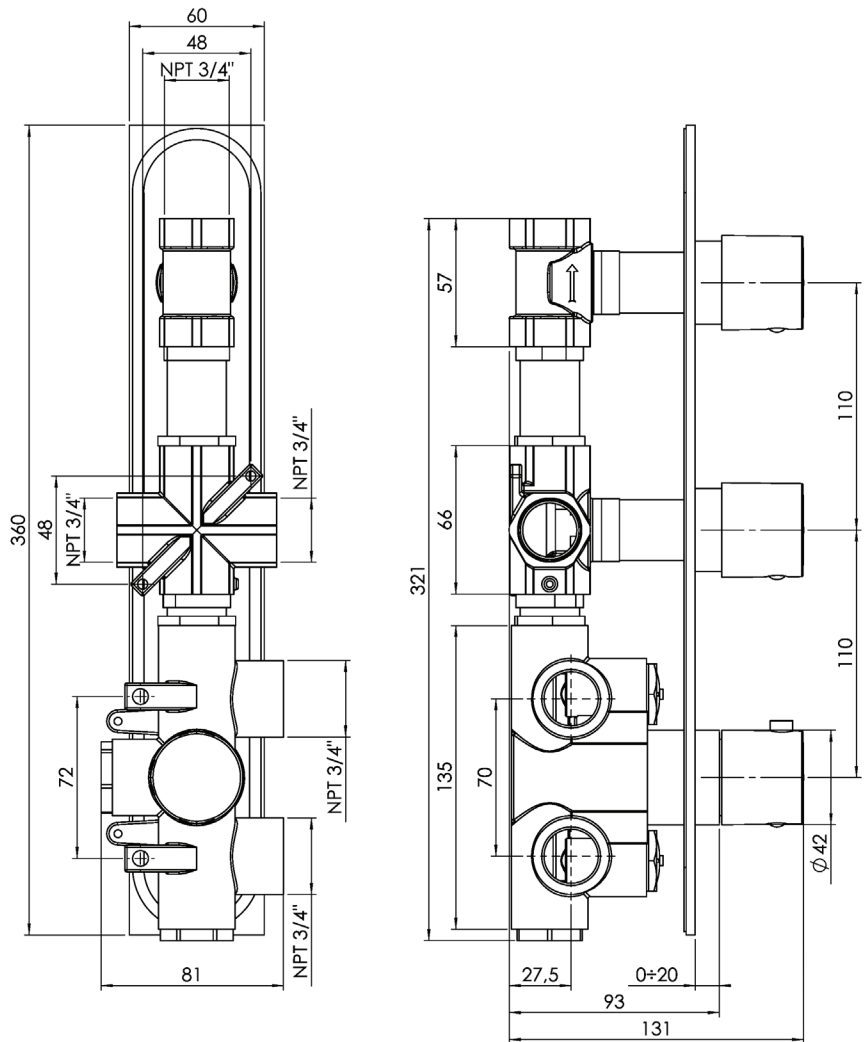

CaBano

Specs Sheet
Fiche technique

VOLEX #47SD30

Round Shower Design – 2 outlets
Système de douche design rond – 2 sorties

 .99 Chrome

#om013

3/4" Thermostatic with 2 flow controls

Can add independent flow control
Integrated service stops, filters & back-flow preventers
Rough-in can be mounted horizontally or vertically
13 GPM (49.2 L/min.)

Volex #47013RT

Trim for rough-in om013

Order om013 rough-in separately
2³/₈" x 14¹/₈"

Finish: Chrome (#99)

#6018

18" shower arm with round flange

1/2" Male NPT inlet
Sliding flange

Finish: Chrome (#99)

#6024

10" round thin rain head

4 mm in thickness
Easy clean nozzles
High polished stainless steel
2.5 GPM (9.5 L/min.)

Finish: Chrome (#99)

#75118

Shower rail kit

Includes bar, hose and hand shower
2 position spray
Easy clean nozzles
2.5 GPM (9.5 L/min.)

Finish: Chrome (#99)

#6032

Round wall supply elbow

1/2" female inlet

Finish: Chrome (#99)