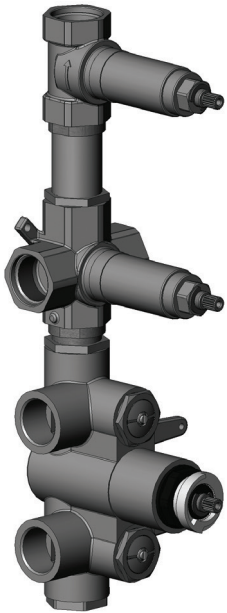

CaBano

Specs Sheet
Fiche technique

VOLEX #47SD30

Round Shower Design – 2 outlets
Système de douche design rond – 2 sorties

 .99 Chrome

#om013

3/4" Thermostatic with 2 flow controls

Can add independent flow control
Integrated service stops, filters & back-flow preventers
Rough-in can be mounted horizontally or vertically
13 GPM (49.2 L/min.)

Volex #47013RT

Trim for rough-in om013

Order om013 rough-in separately
2³/₈" x 14¹/₈"

Finish: Chrome (#99)

#6018

18" shower arm with round flange

1/2" Male NPT inlet
Sliding flange

Finish: Chrome (#99)

#6024

10" round thin rain head

4 mm in thickness
Easy clean nozzles
High polished stainless steel
2.5 GPM (9.5 L/min.)

Finish: Chrome (#99)

#75118

Shower rail kit

Includes bar, hose and hand shower
2 position spray
Easy clean nozzles
2.5 GPM (9.5 L/min.)

Finish: Chrome (#99)

#6032

Round wall supply elbow

1/2" female inlet

Finish: Chrome (#99)