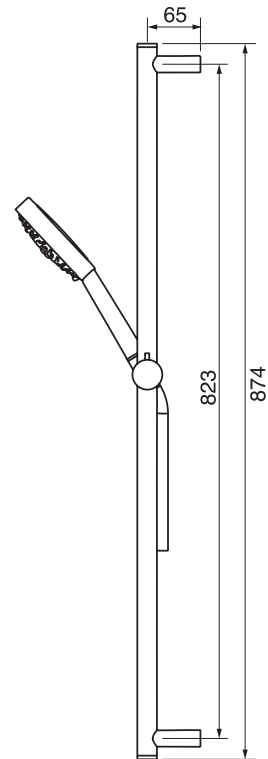

3 SIXTY #36SD43

Square Shower Design – 3 outlets
Système de douche design carré – 3 sorties

 .99 Chrome

#6007

6" ceiling arm with square flange

1/2" Male NPT inlet
Sliding flange

Finish: Chrome (#99)

#6077

12" square thin rain head

4 mm in thickness
Easy clean nozzles
High polished stainless steel
2.5 GPM (9.5 L/min.)

Finish: Chrome (#99)

#75149

Shower rail kit

Includes bar, hose and hand shower
3 position spray
Easy clean nozzles
2.5 GPM (9.5 L/min.)

Finish: Chrome (#99)

360 #6038

Square wall supply elbow

1/2" male NPT inlet
Sliding flange

Finish: Chrome (#99)

Spin #6147

Body spray

1.5 GPM (5.7 L/min.)