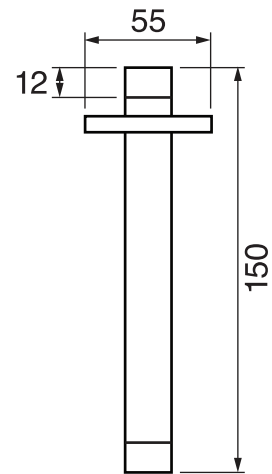

3 SIXTY #36SD43

Square Shower Design – 3 outlets
Système de douche design carré – 3 sorties

 .99 Chrome

#6007

6" ceiling arm with square flange

1/2" Male NPT inlet
Sliding flange

Finish: Chrome (#99)

#6077

12" square thin rain head

4 mm in thickness
Easy clean nozzles
High polished stainless steel
2.5 GPM (9.5 L/min.)

Finish: Chrome (#99)

#75149

Shower rail kit

Includes bar, hose and hand shower
3 position spray
Easy clean nozzles
2.5 GPM (9.5 L/min.)

Finish: Chrome (#99)

360 #6038

Square wall supply elbow

1/2" male NPT inlet
Sliding flange

Finish: Chrome (#99)

Spin #6147

Body spray

1.5 GPM (5.7 L/min.)