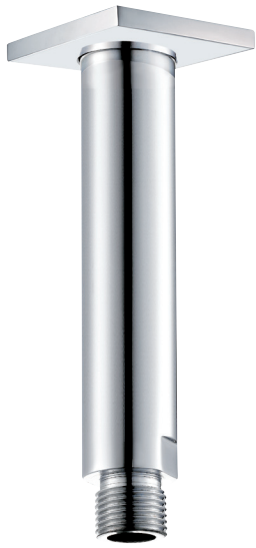

3 SIXTY #36SD43

Square Shower Design – 3 outlets
Système de douche design carré – 3 sorties

 .99 Chrome

#6007

6" ceiling arm with square flange

1/2" Male NPT inlet
Sliding flange

Finish: Chrome (#99)

#6077

12" square thin rain head

4 mm in thickness
Easy clean nozzles
High polished stainless steel
2.5 GPM (9.5 L/min.)

Finish: Chrome (#99)

#75149

Shower rail kit

Includes bar, hose and hand shower
3 position spray
Easy clean nozzles
2.5 GPM (9.5 L/min.)

Finish: Chrome (#99)

360 #6038

Square wall supply elbow

1/2" male NPT inlet
Sliding flange

Finish: Chrome (#99)

Spin #6147

Body spray

1.5 GPM (5.7 L/min.)

Finish: Chrome (#99)