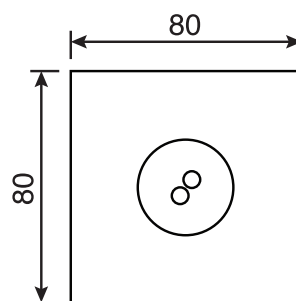

12" square thin rain head

4 mm in thickness
Easy clean nozzles
High polished stainless steel
2.5 GPM (9.5 L/min.)

Finish: Chrome (#99)

#75149

Shower rail kit

Includes bar, hose and hand shower
3 position spray
Easy clean nozzles
2.5 GPM (9.5 L/min.)

Finish: Chrome (#99)

360 #6038

Square wall supply elbow

1/2" male NPT inlet
Sliding flange

Finish: Chrome (#99)

Spin #6147

Body spray

1.5 GPM (5.7 L/min.)