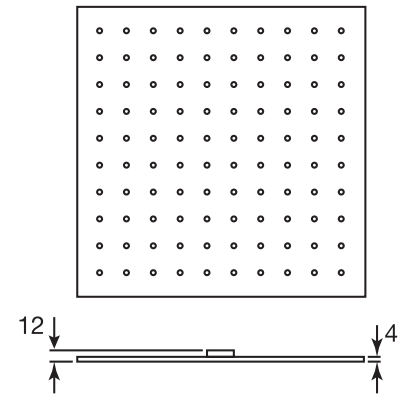

3 SIXTY #36SD43

Square Shower Design – 3 outlets
Système de douche design carré – 3 sorties

 .99 Chrome

#6007

6" ceiling arm with square flange

1/2" Male NPT inlet
Sliding flange

Finish: Chrome (#99)

#6077

12" square thin rain head

4 mm in thickness
Easy clean nozzles
High polished stainless steel
2.5 GPM (9.5 L/min.)

Finish: Chrome (#99)

#75149

Shower rail kit

Includes bar, hose and hand shower
3 position spray
Easy clean nozzles
2.5 GPM (9.5 L/min.)

Finish: Chrome (#99)

360 #6038

Square wall supply elbow

1/2" male NPT inlet
Sliding flange

Finish: Chrome (#99)

Spin #6147

Body spray

1.5 GPM (5.7 L/min.)