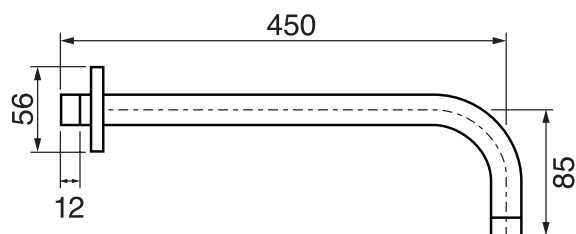

#6019

18" shower arm with square flange

1/2" Male NPT inlet
Sliding flange

Finish: Chrome (#99)