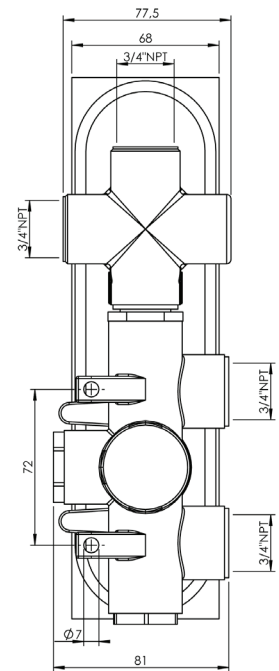

## #om021

3/4" Thermostatic with 2 way diverter

Can add independent flow control  
Integrated service stops, filters & back-flow preventers  
Rough-in can be mounted horizontally or vertically  
12 GPM (45.4 L/min.)

## 3 Sixty #36021T

Trim for rough-in om021

Order om021 rough-in separately  
2<sup>5</sup>/<sub>8</sub>" x 9<sup>7</sup>/<sub>8</sub>"

Finish: Chrome (#99)

## #6019

18" shower arm with square flange

1/2" Male NPT inlet  
Sliding flange

Finish: Chrome (#99)

## #6079

10" square thin rain head

4 mm in thickness  
Easy clean nozzles  
High polished stainless steel  
2.5 GPM (9.5 L/min.)

Finish: Chrome (#99)