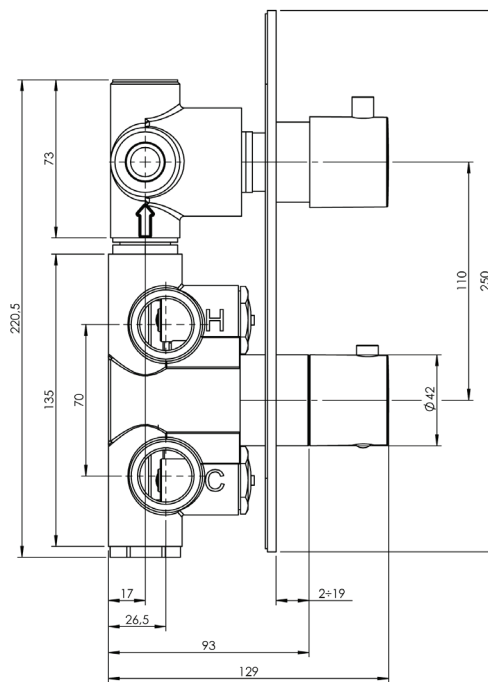

## #om021

3/4" Thermostatic with 2 way diverter

Can add independent flow control  
Integrated service stops, filters & back-flow preventers  
Rough-in can be mounted horizontally or vertically  
12 GPM (45.4 L/min.)

## 3 Sixty #36021T

Trim for rough-in om021

Order om021 rough-in separately  
2<sup>5</sup>/<sub>8</sub>" x 9<sup>7</sup>/<sub>8</sub>"

Finish: Chrome (#99)

## #6019

18" shower arm with square flange

1/2" Male NPT inlet  
Sliding flange

Finish: Chrome (#99)

## #6079

10" square thin rain head

4 mm in thickness  
Easy clean nozzles  
High polished stainless steel  
2.5 GPM (9.5 L/min.)

Finish: Chrome (#99)