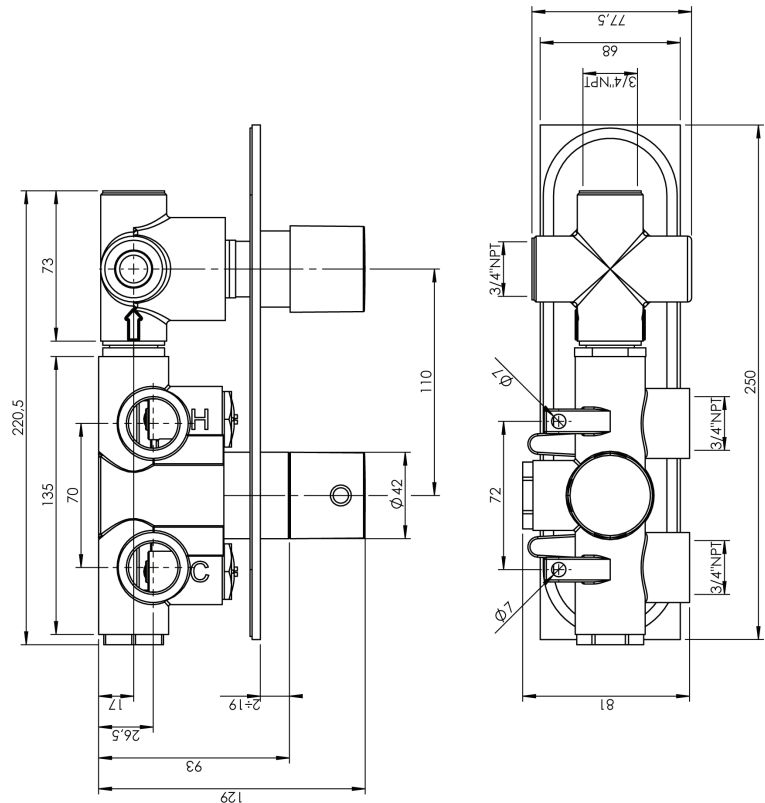

## 3 SIXTY #36SD42

Square Shower Design – 2 outlets  
Système de douche design carré – 2 sorties

 .99 Chrome

## #om021

3/4" Thermostatic with 2 way diverter

Can add independent flow control  
Integrated service stops, filters & back-flow preventers  
Rough-in can be mounted horizontally or vertically  
12 GPM (45.4 L/min.)

## #6019

18" shower arm with square flange

1/2" Male NPT inlet  
Sliding flange

Finish: Chrome (#99)

## #6079

10" square thin rain head

4 mm in thickness  
Easy clean nozzles  
High polished stainless steel  
2.5 GPM (9.5 L/min.)

Finish: Chrome (#99)