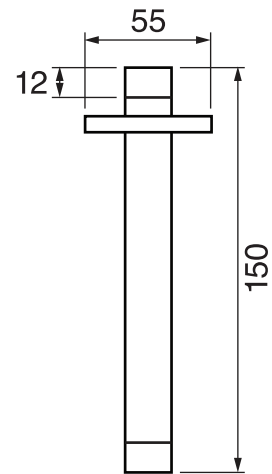

CaBano

Specs Sheet
Fiche technique

3 SIXTY #36SD41C

Square Shower Design – 3 outlets
Système de douche design carré – 3 sorties

 .99 Chrome

#om014

3/4" Thermostatic with 3 flow controls

Can add independent flow control
Integrated service stops, filters & back-flow preventers
13 GPM (49.2 L/min.)

3 Sixty #36014T

Trim for rough-in om014

Order om014 rough-in separately
2³/₈" x 18¹/₄"

Finishes: Chrome (#99)
Matt black (#175)

#6007

6" ceiling arm with square flange

1/2" Male NPT inlet
Sliding flange

Finish: Chrome (#99)

#6079

10" square thin rain head

4 mm in thickness
Easy clean nozzles
High polished stainless steel
2.5 GPM (9.5 L/min.)

Finish: Chrome (#99)

#75149

Shower rail kit

Includes bar, hose and hand shower
3 position spray
Easy clean nozzles
2.5 GPM (9.5 L/min.)

Finish: Chrome (#99)

360 #6038

Square wall supply elbow

1/2" male NPT inlet
Sliding flange

Finish: Chrome (#99)

Emotion #6047

Square flush mount body spray

Directional head
Easy clean nozzles
1.5 GPM (5.7 L/min.)