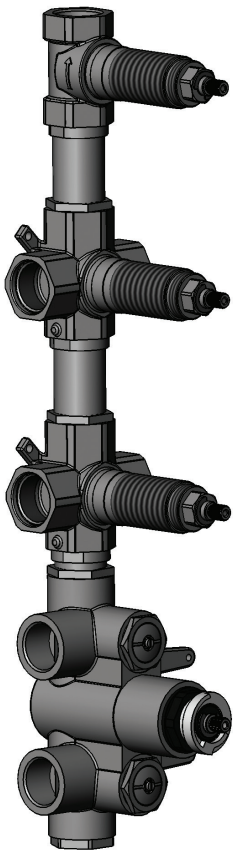

CaBano

Specs Sheet
Fiche technique

3 SIXTY #36SD41C

Square Shower Design – 3 outlets
Système de douche design carré – 3 sorties

 .99 Chrome

#om014

3/4" Thermostatic with 3 flow controls

Can add independent flow control
Integrated service stops, filters & back-flow preventers
13 GPM (49.2 L/min.)

3 Sixty #36014T

Trim for rough-in om014

Order om014 rough-in separately
2³/₈" x 18¹/₄"

Finishes: Chrome (#99)
Matt black (#175)

#6007

6" ceiling arm with square flange

1/2" Male NPT inlet
Sliding flange

Finish: Chrome (#99)

#6079

10" square thin rain head

4 mm in thickness
Easy clean nozzles
High polished stainless steel
2.5 GPM (9.5 L/min.)

Finish: Chrome (#99)

#75149

Shower rail kit

Includes bar, hose and hand shower
3 position spray
Easy clean nozzles
2.5 GPM (9.5 L/min.)

Finish: Chrome (#99)

360 #6038

Square wall supply elbow

1/2" male NPT inlet
Sliding flange

Finish: Chrome (#99)

Emotion #6047

Square flush mount body spray

Directional head
Easy clean nozzles
1.5 GPM (5.7 L/min.)