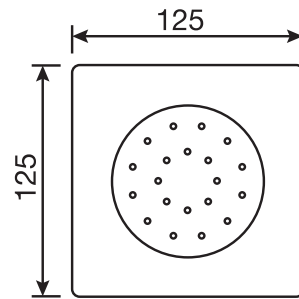

#6079

10" square thin rain head

4 mm in thickness
Easy clean nozzles
High polished stainless steel
2.5 GPM (9.5 L/min.)

Finish: Chrome (#99)

#75149

Shower rail kit

Includes bar, hose and hand shower
3 position spray
Easy clean nozzles
2.5 GPM (9.5 L/min.)

Finish: Chrome (#99)

360 #6038

Square wall supply elbow

1/2" male NPT inlet
Sliding flange

Finish: Chrome (#99)

Emotion #6047

Square flush mount body spray

Directional head
Easy clean nozzles
1.5 GPM (5.7 L/min.)