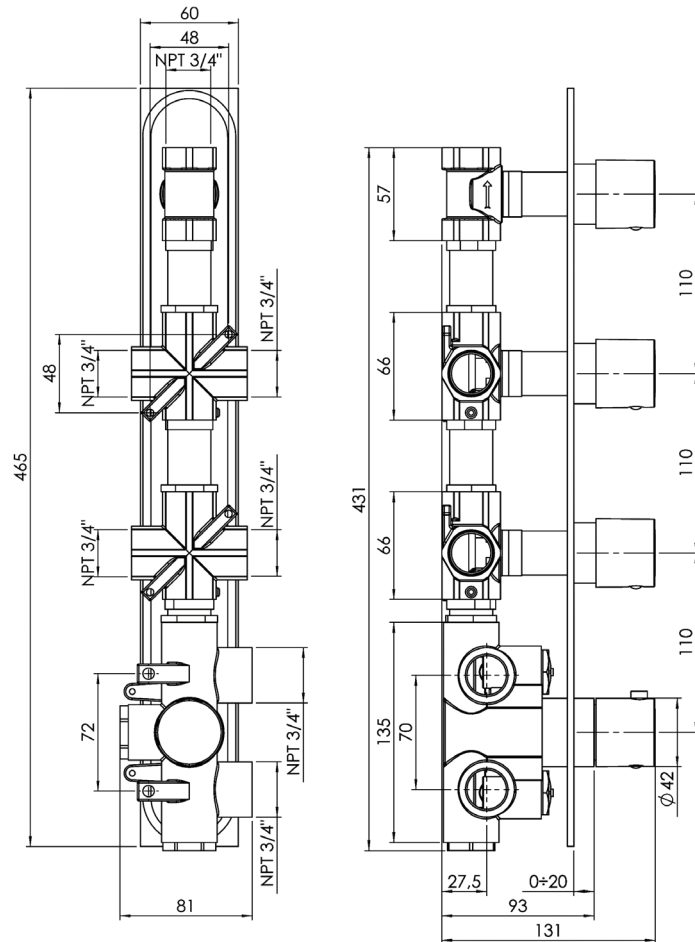

CaBano

Specs Sheet
Fiche technique

3 SIXTY #36SD41C

Square Shower Design – 3 outlets
Système de douche design carré – 3 sorties

 .99 Chrome

#om014

3/4" Thermostatic with 3 flow controls

Can add independent flow control
Integrated service stops, filters & back-flow preventers
13 GPM (49.2 L/min.)

3 Sixty #36014T

Trim for rough-in om014

Order om014 rough-in separately
2³/₈" x 18¹/₄"

Finishes: Chrome (#99)
Matt black (#175)

#6007

6" ceiling arm with square flange

1/2" Male NPT inlet
Sliding flange

Finish: Chrome (#99)

#6079

10" square thin rain head

4 mm in thickness
Easy clean nozzles
High polished stainless steel
2.5 GPM (9.5 L/min.)

Finish: Chrome (#99)

#75149

Shower rail kit

Includes bar, hose and hand shower
3 position spray
Easy clean nozzles
2.5 GPM (9.5 L/min.)

Finish: Chrome (#99)

360 #6038

Square wall supply elbow

1/2" male NPT inlet
Sliding flange

Finish: Chrome (#99)

Emotion #6047

Square flush mount body spray

Directional head
Easy clean nozzles
1.5 GPM (5.7 L/min.)