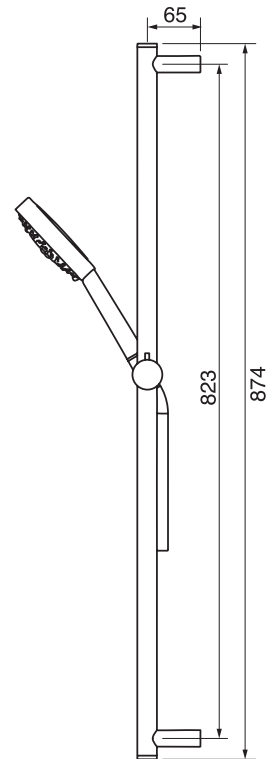

CaBano

Specs Sheet
Fiche technique

3 SIXTY #36SD41C

Square Shower Design – 3 outlets
Système de douche design carré – 3 sorties

 .99 Chrome

#om014

3/4" Thermostatic with 3 flow controls

Can add independent flow control
Integrated service stops, filters & back-flow preventers
13 GPM (49.2 L/min.)

3 Sixty #36014T

Trim for rough-in om014

Order om014 rough-in separately
2³/₈" x 18¹/₄"

Finishes: Chrome (#99)
Matt black (#175)

#6007

6" ceiling arm with square flange

1/2" Male NPT inlet
Sliding flange

Finish: Chrome (#99)

#6079

10" square thin rain head

4 mm in thickness
Easy clean nozzles
High polished stainless steel
2.5 GPM (9.5 L/min.)

Finish: Chrome (#99)

#75149

Shower rail kit

Includes bar, hose and hand shower
3 position spray
Easy clean nozzles
2.5 GPM (9.5 L/min.)

Finish: Chrome (#99)

360 #6038

Square wall supply elbow

1/2" male NPT inlet
Sliding flange

Finish: Chrome (#99)

Emotion #6047

Square flush mount body spray

Directional head
Easy clean nozzles
1.5 GPM (5.7 L/min.)