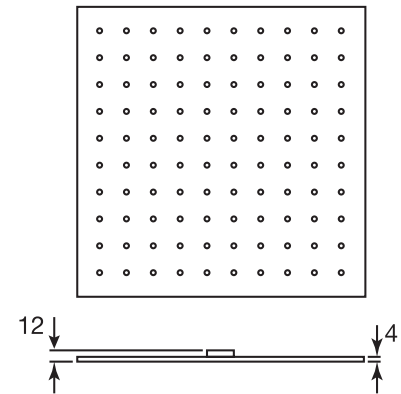

CaBano

Specs Sheet
Fiche technique

3 SIXTY #36SD41C

Square Shower Design – 3 outlets
Système de douche design carré – 3 sorties

 .99 Chrome

#om014

3/4" Thermostatic with 3 flow controls

Can add independent flow control
Integrated service stops, filters & back-flow preventers
13 GPM (49.2 L/min.)

3 Sixty #36014T

Trim for rough-in om014

Order om014 rough-in separately
2³/₈" x 18¹/₄"

Finishes: Chrome (#99)
Matt black (#175)

#6007

6" ceiling arm with square flange

1/2" Male NPT inlet
Sliding flange

Finish: Chrome (#99)

#6079

10" square thin rain head

4 mm in thickness
Easy clean nozzles
High polished stainless steel
2.5 GPM (9.5 L/min.)

Finish: Chrome (#99)

#75149

Shower rail kit

Includes bar, hose and hand shower
3 position spray
Easy clean nozzles
2.5 GPM (9.5 L/min.)