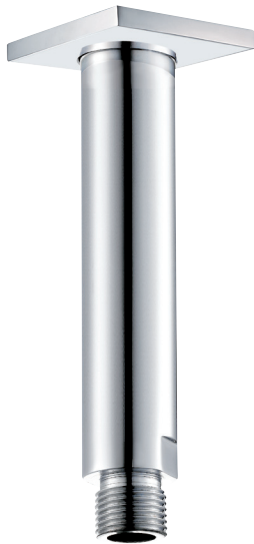

CaBano

Specs Sheet
Fiche technique

3 SIXTY #36SD41C

Square Shower Design – 3 outlets
Système de douche design carré – 3 sorties

 .99 Chrome

#om014

3/4" Thermostatic with 3 flow controls

Can add independent flow control
Integrated service stops, filters & back-flow preventers
13 GPM (49.2 L/min.)

3 Sixty #36014T

Trim for rough-in om014

Order om014 rough-in separately
2³/₈" x 18¹/₄"

Finishes: Chrome (#99)
Matt black (#175)

#6007

6" ceiling arm with square flange

1/2" Male NPT inlet
Sliding flange

Finish: Chrome (#99)

#6079

10" square thin rain head

4 mm in thickness
Easy clean nozzles
High polished stainless steel
2.5 GPM (9.5 L/min.)

Finish: Chrome (#99)

#75149

Shower rail kit

Includes bar, hose and hand shower
3 position spray
Easy clean nozzles
2.5 GPM (9.5 L/min.)

Finish: Chrome (#99)

360 #6038

Square wall supply elbow

1/2" male NPT inlet
Sliding flange

Finish: Chrome (#99)

Emotion #6047

Square flush mount body spray

Directional head
Easy clean nozzles
1.5 GPM (5.7 L/min.)