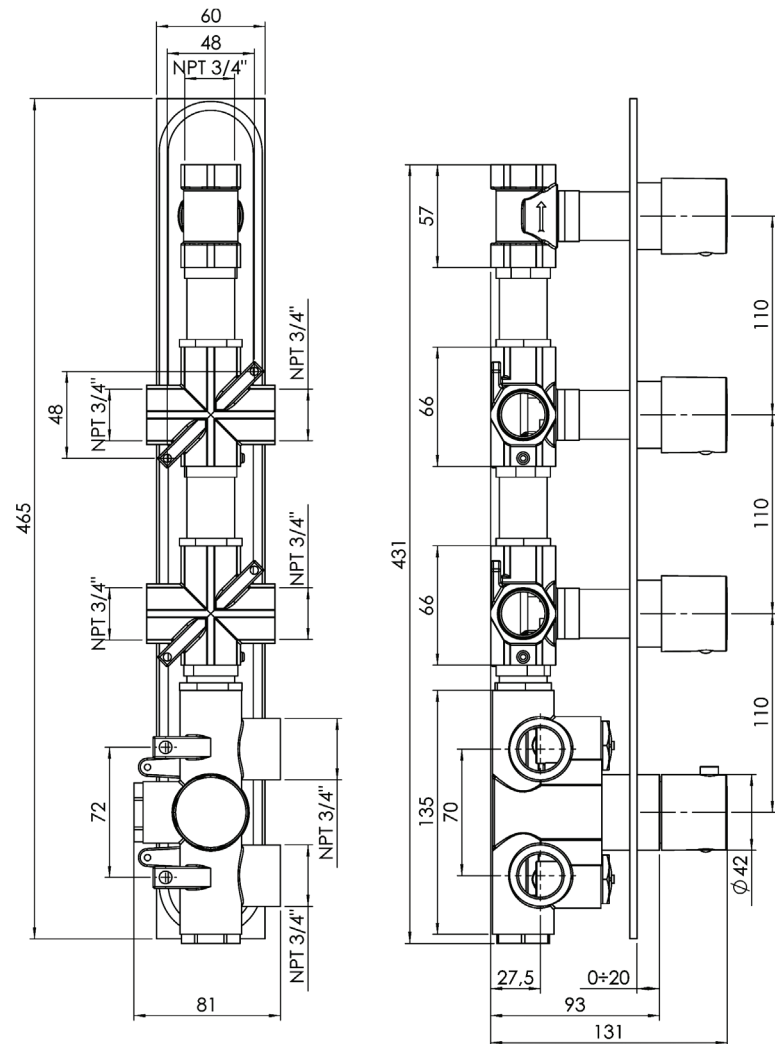

CaBano

Specs Sheet
Fiche technique

3 SIXTY #36SD41C

Square Shower Design – 3 outlets
Système de douche design carré – 3 sorties

 .99 Chrome

#om014

3/4" Thermostatic with 3 flow controls

Can add independent flow control
Integrated service stops, filters & back-flow preventers
13 GPM (49.2 L/min.)

3 Sixty #36014T

Trim for rough-in om014

Order om014 rough-in separately
2³/₈" x 18¹/₄"

Finishes: Chrome (#99)
Matt black (#175)

#6007

6" ceiling arm with square flange

1/2" Male NPT inlet
Sliding flange

Finish: Chrome (#99)

#6079

10" square thin rain head

4 mm in thickness
Easy clean nozzles
High polished stainless steel
2.5 GPM (9.5 L/min.)

Finish: Chrome (#99)

#75149

Shower rail kit

Includes bar, hose and hand shower
3 position spray
Easy clean nozzles
2.5 GPM (9.5 L/min.)

Finish: Chrome (#99)

360 #6038

Square wall supply elbow

1/2" male NPT inlet
Sliding flange

Finish: Chrome (#99)

Emotion #6047

Square flush mount body spray

Directional head
Easy clean nozzles
1.5 GPM (5.7 L/min.)