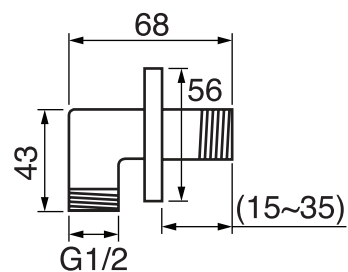

#6079

10" square thin rain head

4 mm in thickness
Easy clean nozzles
High polished stainless steel
2.5 GPM (9.5 L/min.)

Finish: Chrome (#99)

#75149

Shower rail kit

Includes bar, hose and hand shower
3 position spray
Easy clean nozzles
2.5 GPM (9.5 L/min.)

Finish: Chrome (#99)

360 #6038

Square wall supply elbow

1/2" male NPT inlet
Sliding flange

Finish: Chrome (#99)

Emotion #6047

Square flush mount body spray

Directional head
Easy clean nozzles
1.5 GPM (5.7 L/min.)