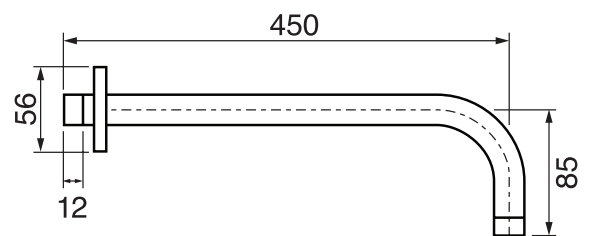

## 3 Sixty #36014T

Trim for rough-in om014

Order om014 rough-in separately  
2<sup>3</sup>/<sub>8</sub>" x 18<sup>1</sup>/<sub>4</sub>"

Finishes: Chrome (#99)  
Matt black (#175)

## #6019

18" shower arm with square flange

1/2" Male NPT inlet  
Sliding flange

Finish: Chrome (#99)