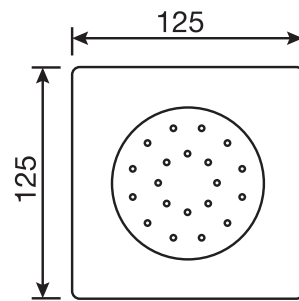

Emotion #6047

Square flush mount body spray

Directional head
Easy clean nozzles
1.5 GPM (5.7 L/min.)

Finish: Chrome (#99)