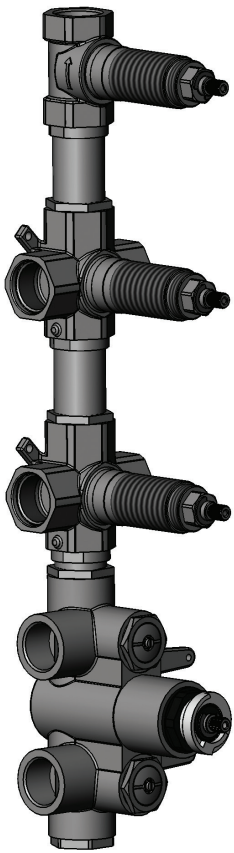

## 3 SIXTY #36SD41

Square Shower Design – 3 outlets  
Système de douche design carré – 3 sorties

 .99 Chrome

## #om014

3/4" Thermostatic with 3 flow controls

Can add independent flow control  
Integrated service stops, filters & back-flow preventers  
13 GPM (49.2 L/min.)

## #6019

18" shower arm with square flange

1/2" Male NPT inlet  
Sliding flange

Finish: Chrome (#99)

## #6079

10" square thin rain head

4 mm in thickness  
Easy clean nozzles  
High polished stainless steel  
2.5 GPM (9.5 L/min.)

Finish: Chrome (#99)