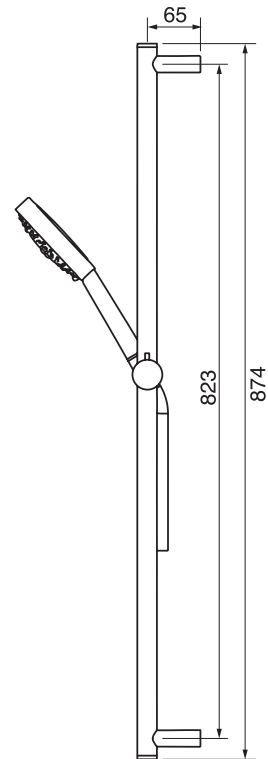

## #6019

18" shower arm with square flange

1/2" Male NPT inlet  
Sliding flange

Finish: Chrome (#99)

## #6079

10" square thin rain head

4 mm in thickness  
Easy clean nozzles  
High polished stainless steel  
2.5 GPM (9.5 L/min.)

Finish: Chrome (#99)

## #75149

Shower rail kit

Includes bar, hose and hand shower  
3 position spray  
Easy clean nozzles  
2.5 GPM (9.5 L/min.)

Finish: Chrome (#99)

## 360 #6038

Square wall supply elbow

1/2" male NPT inlet  
Sliding flange

Finish: Chrome (#99)