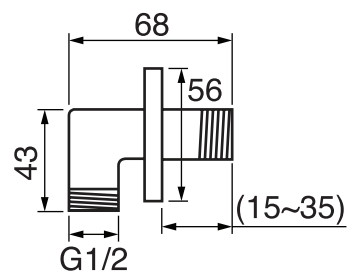

## 360 #6038

Square wall supply elbow

1/2" male NPT inlet  
Sliding flange

Finish: Chrome (#99)