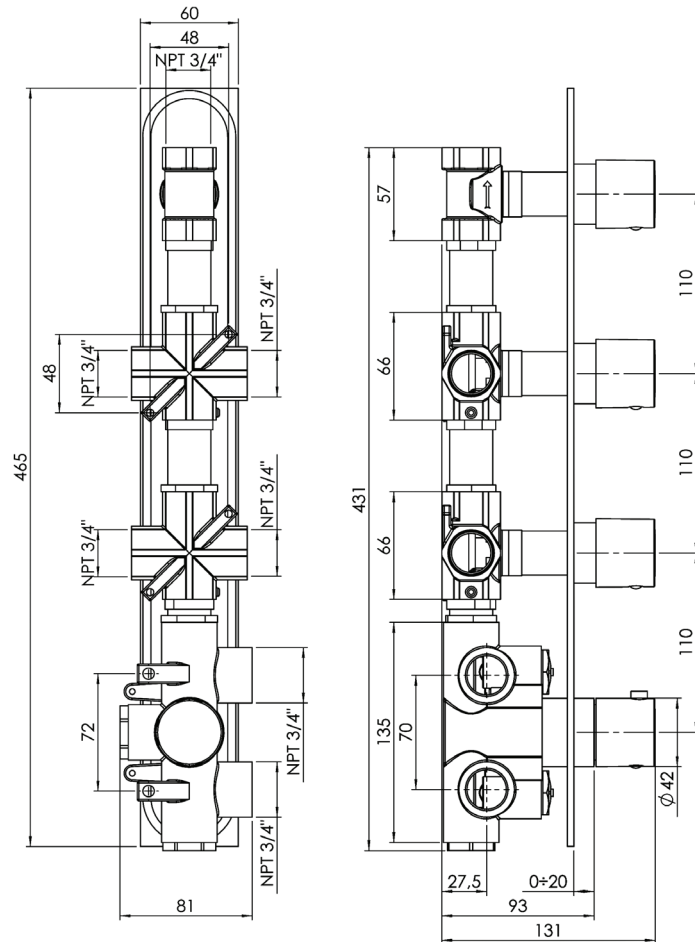

3 Sixty #36014T

Trim for rough-in om014

Order om014 rough-in separately
2³/₈" x 18¹/₄"

Finishes: Chrome (#99)
Matt black (#175)