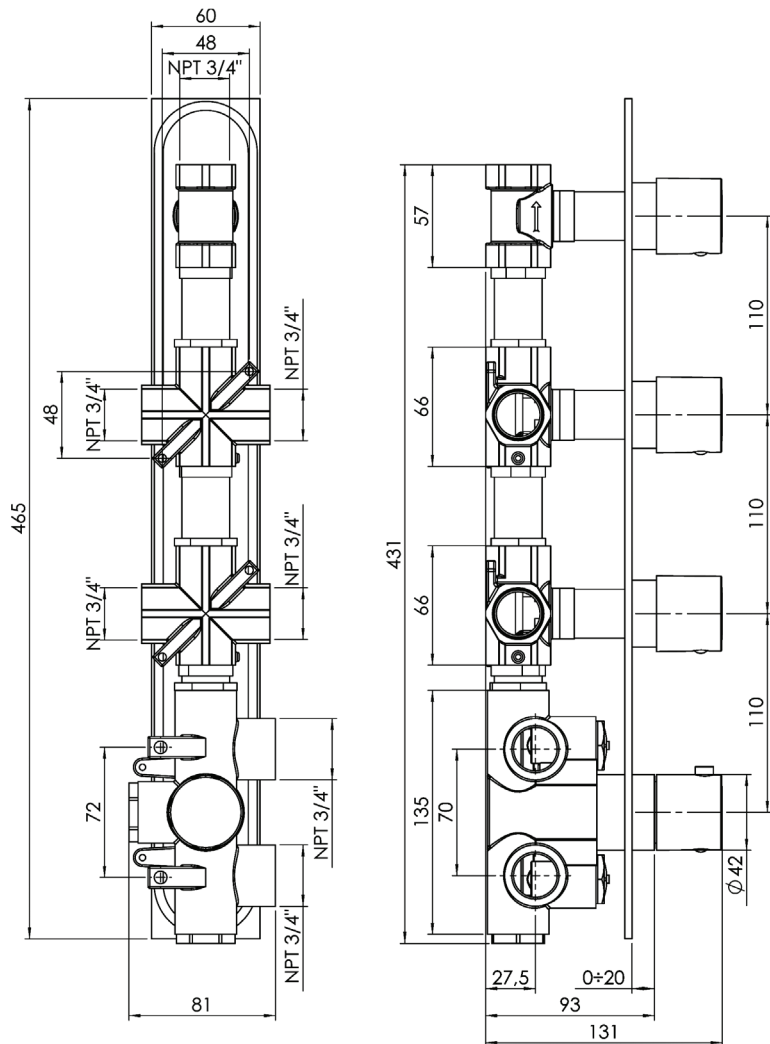

## 3 SIXTY #36SD41

Square Shower Design – 3 outlets  
Système de douche design carré – 3 sorties

 .99 Chrome

## #om014

3/4" Thermostatic with 3 flow controls

Can add independent flow control  
Integrated service stops, filters & back-flow preventers  
13 GPM (49.2 L/min.)

## #6019

18" shower arm with square flange

1/2" Male NPT inlet  
Sliding flange

Finish: Chrome (#99)

## #6079

10" square thin rain head

4 mm in thickness  
Easy clean nozzles  
High polished stainless steel  
2.5 GPM (9.5 L/min.)

Finish: Chrome (#99)