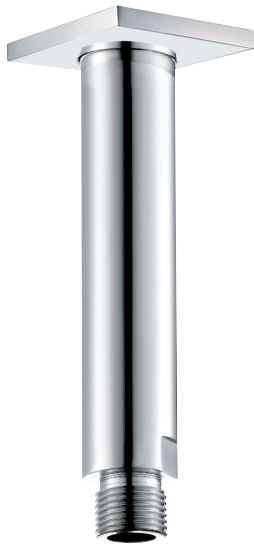

3 SIXTY #36SD40C

Square Shower Design – 2 outlets
Système de douche design carré – 2 sorties

.99 Chrome

.175 Matt Black

#om013

3/4" Thermostatic with 2 flow controls

Can add independent flow control
Integrated service stops, filters & back-flow preventers
Rough-in can be mounted horizontally or vertically
13 GPM (49.2 L/min.)

3 Sixty #36013T

Trim for rough-in om013

Order om013 rough-in separately
2³/₈" x 14¹/₈"

Finishes: Chrome (#99)
Matt black (#175)

#6007

6" ceiling arm with square flange

1/2" Male NPT inlet
Sliding flange

Finish: Chrome (#99)

#6079

10" square thin rain head

4 mm in thickness
Easy clean nozzles
High polished stainless steel
2.5 GPM (9.5 L/min.)

Finish: Chrome (#99)

#75149

Shower rail kit

Includes bar, hose and hand shower
3 position spray
Easy clean nozzles
2.5 GPM (9.5 L/min.)

Finish: Chrome (#99)

360 #6038

Square wall supply elbow

1/2" male NPT inlet
Sliding flange

Finish: Chrome (#99)