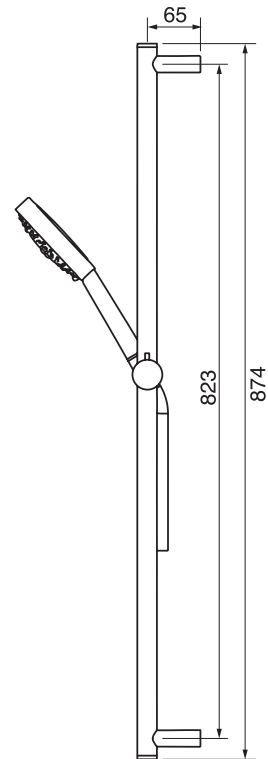

3 SIXTY #36SD40C

Square Shower Design – 2 outlets
Système de douche design carré – 2 sorties

.99 Chrome

.175 Matt Black

#om013

3/4" Thermostatic with 2 flow controls

Can add independent flow control
Integrated service stops, filters & back-flow preventers
Rough-in can be mounted horizontally or vertically
13 GPM (49.2 L/min.)

3 Sixty #36013T

Trim for rough-in om013

Order om013 rough-in separately
2³/₈" x 14¹/₈"

Finishes: Chrome (#99)
Matt black (#175)

#6007

6" ceiling arm with square flange

1/2" Male NPT inlet
Sliding flange

Finish: Chrome (#99)

#6079

10" square thin rain head

4 mm in thickness
Easy clean nozzles
High polished stainless steel
2.5 GPM (9.5 L/min.)

Finish: Chrome (#99)

#75149

Shower rail kit

Includes bar, hose and hand shower
3 position spray
Easy clean nozzles
2.5 GPM (9.5 L/min.)

Finish: Chrome (#99)

360 #6038

Square wall supply elbow

1/2" male NPT inlet
Sliding flange

Finish: Chrome (#99)