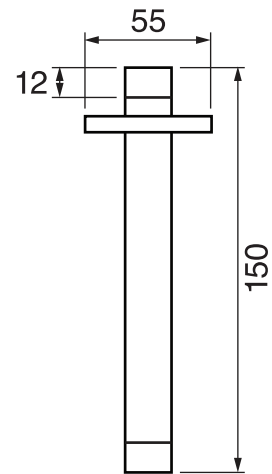

3 SIXTY #36SD40C

Square Shower Design – 2 outlets
Système de douche design carré – 2 sorties

.99 Chrome

.175 Matt Black

#om013

3/4" Thermostatic with 2 flow controls

Can add independent flow control
Integrated service stops, filters & back-flow preventers
Rough-in can be mounted horizontally or vertically
13 GPM (49.2 L/min.)

3 Sixty #36013T

Trim for rough-in om013

Order om013 rough-in separately
2³/₈" x 14¹/₈"

Finishes: Chrome (#99)
Matt black (#175)

#6007

6" ceiling arm with square flange

1/2" Male NPT inlet
Sliding flange

Finish: Chrome (#99)

#6079

10" square thin rain head

4 mm in thickness
Easy clean nozzles
High polished stainless steel
2.5 GPM (9.5 L/min.)

Finish: Chrome (#99)

#75149

Shower rail kit

Includes bar, hose and hand shower
3 position spray
Easy clean nozzles
2.5 GPM (9.5 L/min.)

Finish: Chrome (#99)

360 #6038

Square wall supply elbow

1/2" male NPT inlet
Sliding flange

Finish: Chrome (#99)