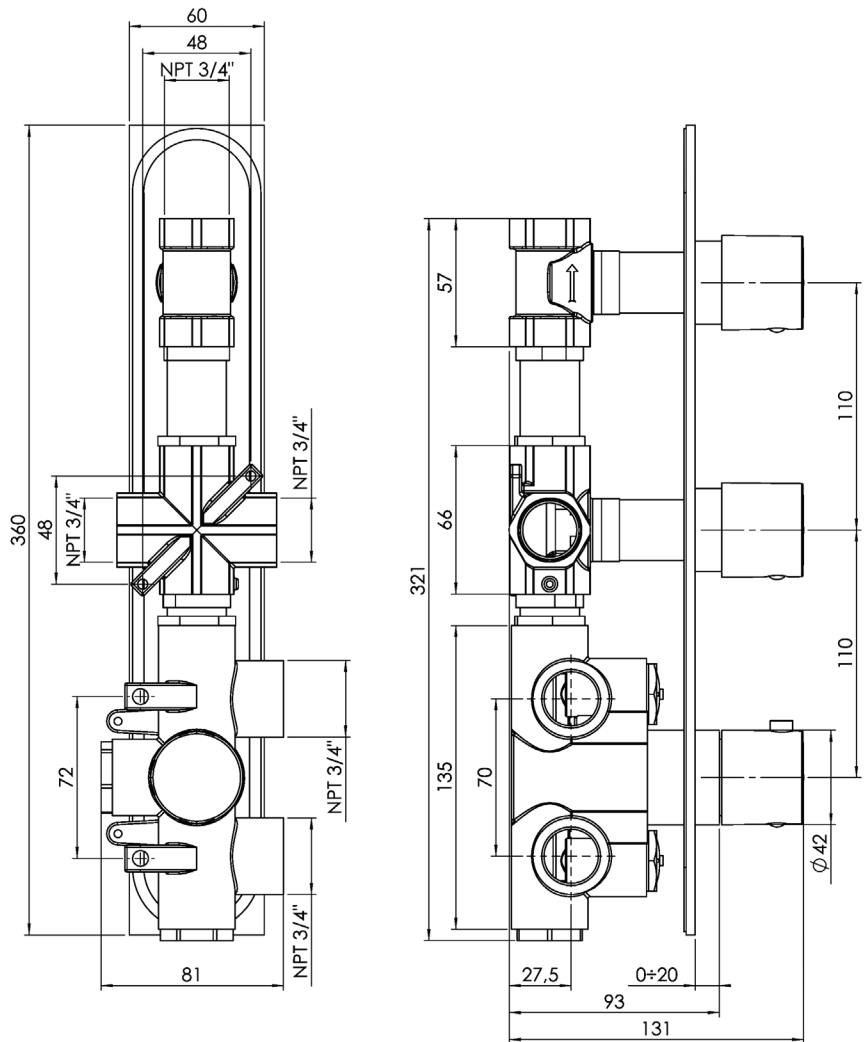

3 SIXTY #36SD40C

Square Shower Design – 2 outlets
Système de douche design carré – 2 sorties

.99 Chrome

.175 Matt Black

#om013

3/4" Thermostatic with 2 flow controls

Can add independent flow control
Integrated service stops, filters & back-flow preventers
Rough-in can be mounted horizontally or vertically
13 GPM (49.2 L/min.)

3 Sixty #36013T

Trim for rough-in om013

Order om013 rough-in separately
2³/₈" x 14¹/₈"

Finishes: Chrome (#99)
Matt black (#175)

#6007

6" ceiling arm with square flange

1/2" Male NPT inlet
Sliding flange

Finish: Chrome (#99)

#6079

10" square thin rain head

4 mm in thickness
Easy clean nozzles
High polished stainless steel
2.5 GPM (9.5 L/min.)

Finish: Chrome (#99)

#75149

Shower rail kit

Includes bar, hose and hand shower
3 position spray
Easy clean nozzles
2.5 GPM (9.5 L/min.)

Finish: Chrome (#99)

360 #6038

Square wall supply elbow

1/2" male NPT inlet
Sliding flange

Finish: Chrome (#99)