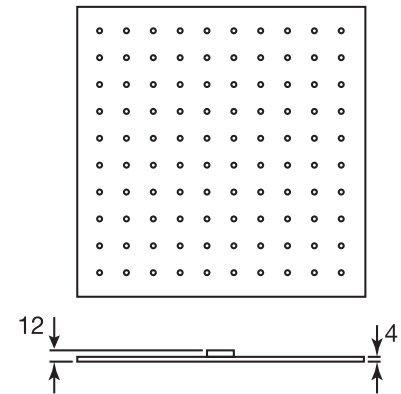

3 SIXTY #36SD40C

Square Shower Design – 2 outlets
Système de douche design carré – 2 sorties

.99 Chrome

.175 Matt Black

#om013

3/4" Thermostatic with 2 flow controls

Can add independent flow control
Integrated service stops, filters & back-flow preventers
Rough-in can be mounted horizontally or vertically
13 GPM (49.2 L/min.)

3 Sixty #36013T

Trim for rough-in om013

Order om013 rough-in separately
2³/₈" x 14¹/₈"

Finishes: Chrome (#99)
Matt black (#175)

#6007

6" ceiling arm with square flange

1/2" Male NPT inlet
Sliding flange

Finish: Chrome (#99)

#6079

10" square thin rain head

4 mm in thickness
Easy clean nozzles
High polished stainless steel
2.5 GPM (9.5 L/min.)

Finish: Chrome (#99)

#75149

Shower rail kit

Includes bar, hose and hand shower
3 position spray
Easy clean nozzles
2.5 GPM (9.5 L/min.)