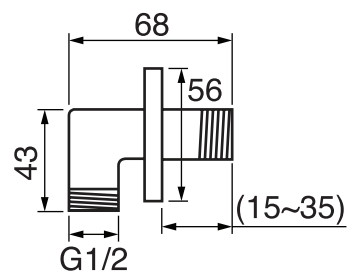

3 SIXTY #36SD40C

Square Shower Design – 2 outlets
Système de douche design carré – 2 sorties

.99 Chrome

.175 Matt Black

#om013

3/4" Thermostatic with 2 flow controls

Can add independent flow control
Integrated service stops, filters & back-flow preventers
Rough-in can be mounted horizontally or vertically
13 GPM (49.2 L/min.)

#6079

10" square thin rain head

4 mm in thickness
Easy clean nozzles
High polished stainless steel
2.5 GPM (9.5 L/min.)

Finish: Chrome (#99)

#75149

Shower rail kit

Includes bar, hose and hand shower
3 position spray
Easy clean nozzles
2.5 GPM (9.5 L/min.)

Finish: Chrome (#99)

360 #6038

Square wall supply elbow

1/2" male NPT inlet
Sliding flange

Finish: Chrome (#99)