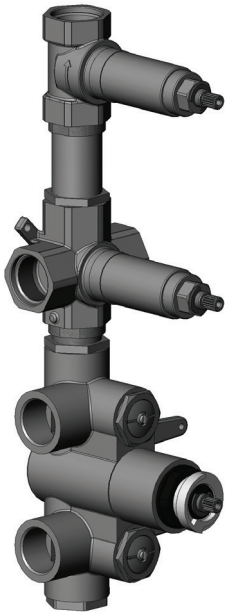

3 SIXTY #36SD40C

Square Shower Design – 2 outlets
Système de douche design carré – 2 sorties

.99 Chrome

.175 Matt Black

#om013

3/4" Thermostatic with 2 flow controls

Can add independent flow control
Integrated service stops, filters & back-flow preventers
Rough-in can be mounted horizontally or vertically
13 GPM (49.2 L/min.)

3 Sixty #36013T

Trim for rough-in om013

Order om013 rough-in separately
2³/₈" x 14¹/₈"

Finishes: Chrome (#99)
Matt black (#175)

#6007

6" ceiling arm with square flange

1/2" Male NPT inlet
Sliding flange

Finish: Chrome (#99)

#6079

10" square thin rain head

4 mm in thickness
Easy clean nozzles
High polished stainless steel
2.5 GPM (9.5 L/min.)

Finish: Chrome (#99)

#75149

Shower rail kit

Includes bar, hose and hand shower
3 position spray
Easy clean nozzles
2.5 GPM (9.5 L/min.)

Finish: Chrome (#99)

360 #6038

Square wall supply elbow

1/2" male NPT inlet
Sliding flange

Finish: Chrome (#99)