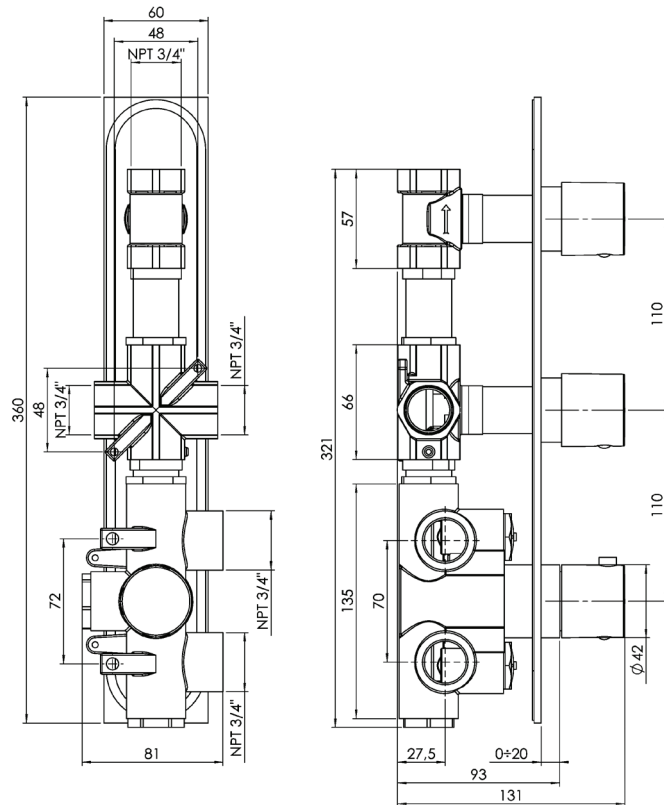

3 SIXTY #36SD40C

Square Shower Design – 2 outlets
Système de douche design carré – 2 sorties

.99 Chrome

.175 Matt Black

#om013

3/4" Thermostatic with 2 flow controls

Can add independent flow control
Integrated service stops, filters & back-flow preventers
Rough-in can be mounted horizontally or vertically
13 GPM (49.2 L/min.)

3 Sixty #36013T

Trim for rough-in om013

Order om013 rough-in separately
2³/₈" x 14¹/₈"

Finishes: Chrome (#99)
Matt black (#175)

#6007

6" ceiling arm with square flange

1/2" Male NPT inlet
Sliding flange

Finish: Chrome (#99)

#6079

10" square thin rain head

4 mm in thickness
Easy clean nozzles
High polished stainless steel
2.5 GPM (9.5 L/min.)

Finish: Chrome (#99)

#75149

Shower rail kit

Includes bar, hose and hand shower
3 position spray
Easy clean nozzles
2.5 GPM (9.5 L/min.)

Finish: Chrome (#99)

360 #6038

Square wall supply elbow

1/2" male NPT inlet
Sliding flange

Finish: Chrome (#99)