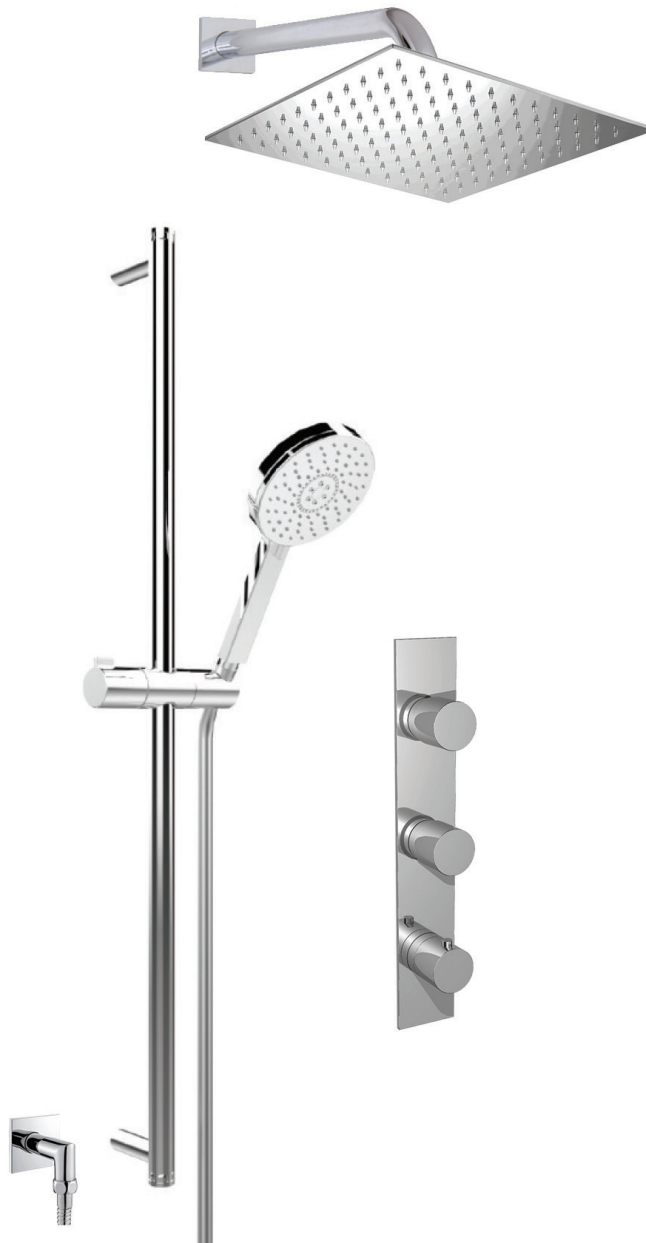

3 SIXTY #36SD40

Square Shower Design – 2 outlets
Système de douche design carré – 2 sorties

 .99 Chrome  .175 Matt Black

3 Sixty #36013T

Trim for rough-in om013

Order om013 rough-in separately
2³/₈" x 14¹/₈"

Finishes: Chrome (#99)
Matt black (#175)

#6019

18" shower arm with square flange

1/2" Male NPT inlet
Sliding flange

Finish: Chrome (#99)

#6079

10" square thin rain head

4 mm in thickness
Easy clean nozzles
High polished stainless steel
2.5 GPM (9.5 L/min.)

Finish: Chrome (#99)

#75149

Shower rail kit

Includes bar, hose and hand shower
3 position spray
Easy clean nozzles
2.5 GPM (9.5 L/min.)

Finish: Chrome (#99)

360 #6038

Square wall supply elbow

1/2" male NPT inlet
Sliding flange

Finish: Chrome (#99)