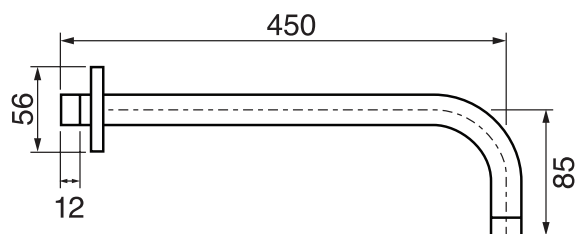

3 SIXTY #36SD40

Square Shower Design – 2 outlets
Système de douche design carré – 2 sorties

 .99 Chrome  .175 Matt Black

3 Sixty #36013T

Trim for rough-in om013

Order om013 rough-in separately
2³/₈" x 14¹/₈"

Finishes: Chrome (#99)
Matt black (#175)

#6019

18" shower arm with square flange

1/2" Male NPT inlet
Sliding flange

Finish: Chrome (#99)

#6079

10" square thin rain head

4 mm in thickness
Easy clean nozzles
High polished stainless steel
2.5 GPM (9.5 L/min.)

Finish: Chrome (#99)

#75149

Shower rail kit

Includes bar, hose and hand shower
3 position spray
Easy clean nozzles
2.5 GPM (9.5 L/min.)

Finish: Chrome (#99)

360 #6038

Square wall supply elbow

1/2" male NPT inlet
Sliding flange