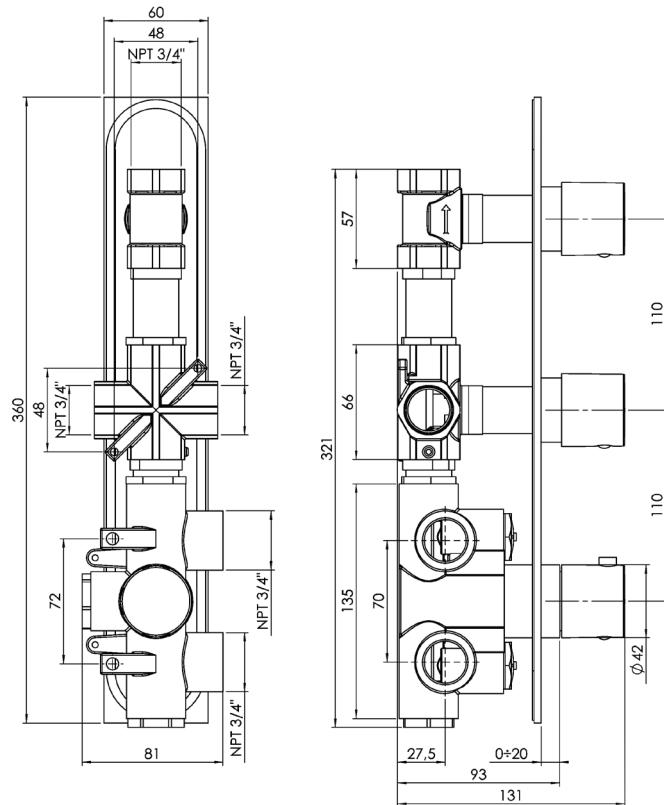

3 SIXTY #36SD40

Square Shower Design – 2 outlets
Système de douche design carré – 2 sorties

 .99 Chrome  .175 Matt Black

3 Sixty #36013T

Trim for rough-in om013

Order om013 rough-in separately
2³/₈" x 14¹/₈"

Finishes: Chrome (#99)
Matt black (#175)

#6019

18" shower arm with square flange

1/2" Male NPT inlet
Sliding flange

Finish: Chrome (#99)

#6079

10" square thin rain head

4 mm in thickness
Easy clean nozzles
High polished stainless steel
2.5 GPM (9.5 L/min.)

Finish: Chrome (#99)

#75149

Shower rail kit

Includes bar, hose and hand shower
3 position spray
Easy clean nozzles
2.5 GPM (9.5 L/min.)

Finish: Chrome (#99)

360 #6038

Square wall supply elbow

1/2" male NPT inlet
Sliding flange