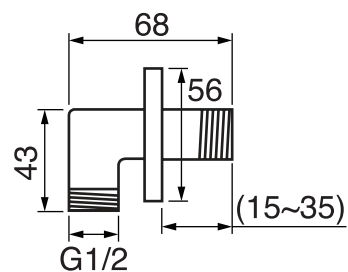

Finishes: Chrome (#99)
Matt black (#175)

#6019

18" shower arm with square flange

1/2" Male NPT inlet
Sliding flange

Finish: Chrome (#99)

#6079

10" square thin rain head

4 mm in thickness
Easy clean nozzles
High polished stainless steel
2.5 GPM (9.5 L/min.)

Finish: Chrome (#99)

#75149

Shower rail kit

Includes bar, hose and hand shower
3 position spray
Easy clean nozzles
2.5 GPM (9.5 L/min.)

Finish: Chrome (#99)

360 #6038

Square wall supply elbow

1/2" male NPT inlet
Sliding flange