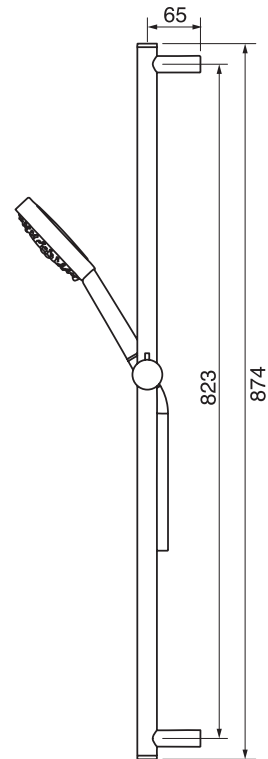

3 SIXTY #36SD40

Square Shower Design – 2 outlets
Système de douche design carré – 2 sorties

 .99 Chrome  .175 Matt Black

3 Sixty #36013T

Trim for rough-in om013

Order om013 rough-in separately
2³/₈" x 14¹/₈"

Finishes: Chrome (#99)
Matt black (#175)

#6019

18" shower arm with square flange

1/2" Male NPT inlet
Sliding flange

Finish: Chrome (#99)

#6079

10" square thin rain head

4 mm in thickness
Easy clean nozzles
High polished stainless steel
2.5 GPM (9.5 L/min.)

Finish: Chrome (#99)

#75149

Shower rail kit

Includes bar, hose and hand shower
3 position spray
Easy clean nozzles
2.5 GPM (9.5 L/min.)

Finish: Chrome (#99)

360 #6038

Square wall supply elbow

1/2" male NPT inlet
Sliding flange