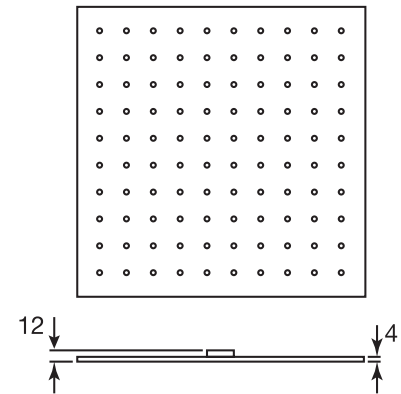

3 SIXTY #36SD40

Square Shower Design – 2 outlets
Système de douche design carré – 2 sorties

 .99 Chrome  .175 Matt Black

3 Sixty #36013T

Trim for rough-in om013

Order om013 rough-in separately
2³/₈" x 14¹/₈"

Finishes: Chrome (#99)
Matt black (#175)

#6019

18" shower arm with square flange

1/2" Male NPT inlet
Sliding flange

Finish: Chrome (#99)

#6079

10" square thin rain head

4 mm in thickness
Easy clean nozzles
High polished stainless steel
2.5 GPM (9.5 L/min.)

Finish: Chrome (#99)

#75149

Shower rail kit

Includes bar, hose and hand shower
3 position spray
Easy clean nozzles
2.5 GPM (9.5 L/min.)

Finish: Chrome (#99)

360 #6038

Square wall supply elbow

1/2" male NPT inlet
Sliding flange