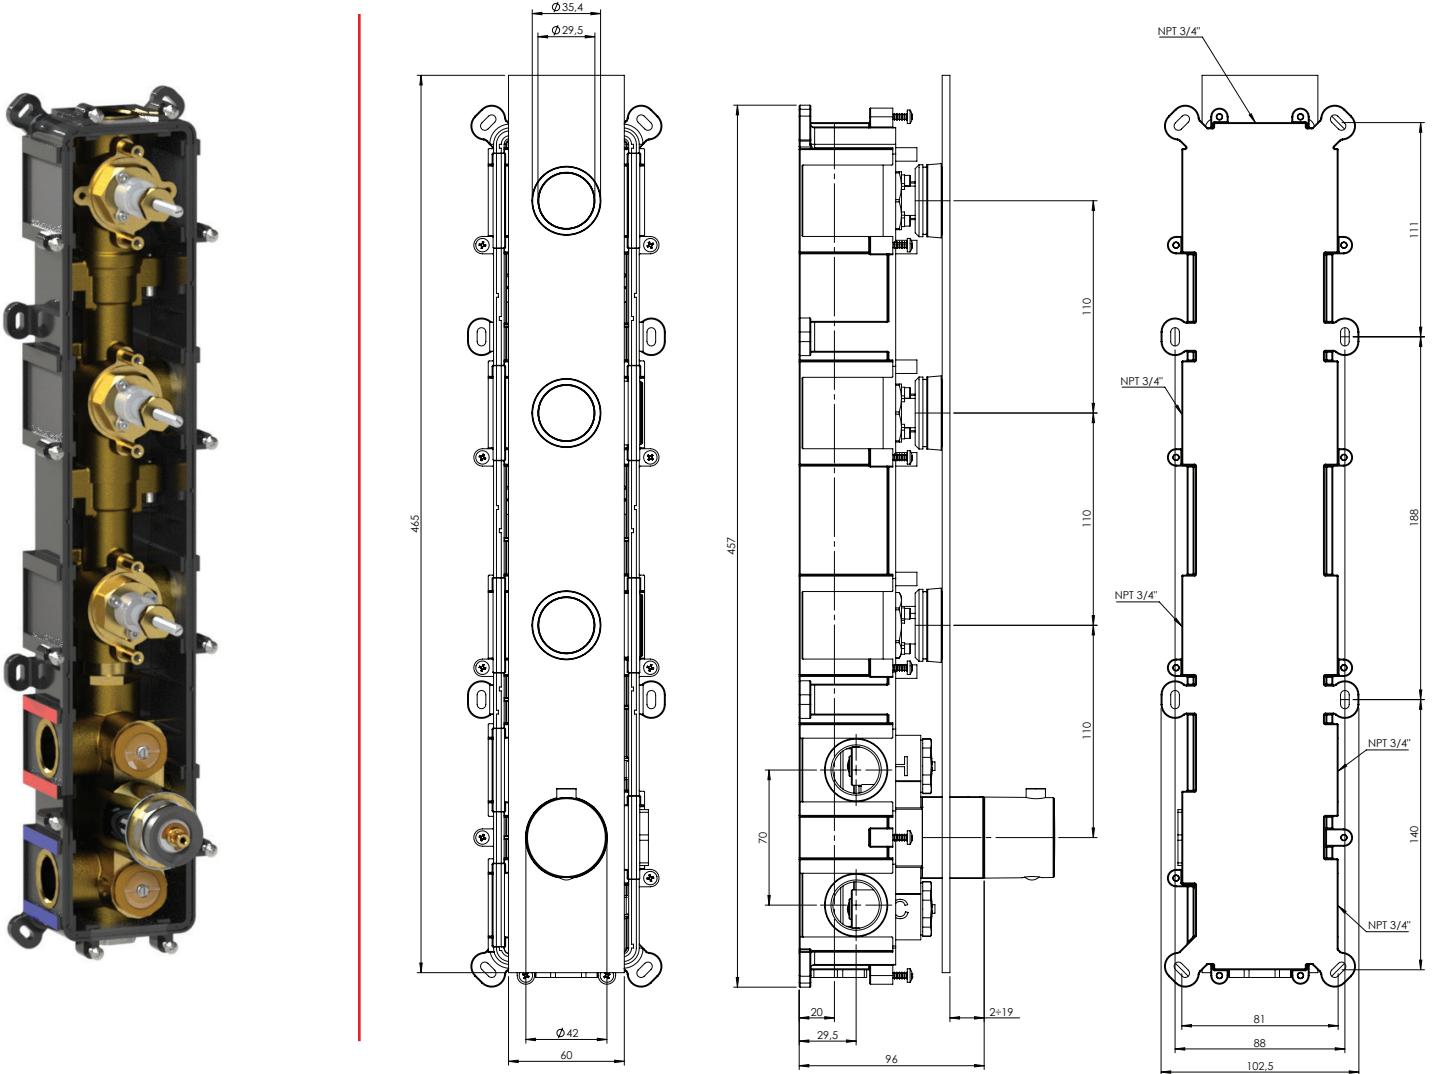

CaBano

Specs Sheet
Fiche technique

3 SIXTY #36SD33

Round Shower Design – 3 outlets
Système de douche design rond – 3 sorties

 .99 Chrome

#om064

Thermostatic rough-in with 3 push button controls

Can add independent control
Integrated service stops, filters & back-flow preventers
100% flow when on
13 GPM (49.2 L/min.)
Extension available

3 Sixty #36064RT

Trim for rough-in om064

Order om064 rough-in separately
18^{1/4}" x 2^{3/8}"

Finish: Chrome (#99)

#6006

6" ceiling arm with round flange

1/2" Male NPT inlet
Sliding flange

Finish: Chrome (#99)

#6027

12" round thin rain head

4 mm in thickness
Easy clean nozzles
High polished stainless steel
2.5 GPM (9.5 L/min.)

Finish: Chrome (#99)

#75149

Shower rail kit

Includes bar, hose and hand shower
3 position spray
Easy clean nozzles
2.5 GPM (9.5 L/min.)

Finish: Chrome (#99)

360 #6037

Round wall supply elbow

1/2" male NPT inlet
Sliding flange

Finish: Chrome (#99)

Spin #6146

Body spray

1.5 GPM (5.7 L/min.)