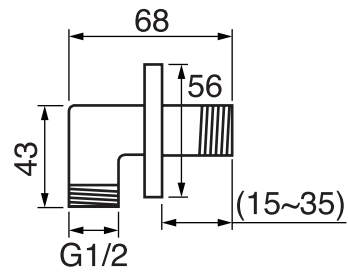

CaBano

Specs Sheet
Fiche technique

3 SIXTY #36SD33

Round Shower Design – 3 outlets
Système de douche design rond – 3 sorties

 .99 Chrome

#om064

Thermostatic rough-in with 3 push button controls

Can add independent control
Integrated service stops, filters & back-flow preventers
100% flow when on
13 GPM (49.2 L/min.)
Extension available

#6027

12" round thin rain head

4 mm in thickness
Easy clean nozzles
High polished stainless steel
2.5 GPM (9.5 L/min.)

Finish: Chrome (#99)

#75149

Shower rail kit

Includes bar, hose and hand shower
3 position spray
Easy clean nozzles
2.5 GPM (9.5 L/min.)

Finish: Chrome (#99)

360 #6037

Round wall supply elbow

1/2" male NPT inlet
Sliding flange

Finish: Chrome (#99)

Spin #6146

Body spray

1.5 GPM (5.7 L/min.)