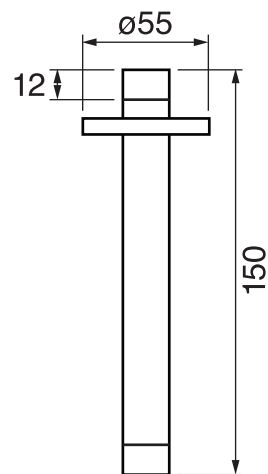

CaBano

Specs Sheet
Fiche technique

3 SIXTY #36SD33

Round Shower Design – 3 outlets
Système de douche design rond – 3 sorties

 .99 Chrome

#om064

Thermostatic rough-in with 3 push button controls

Can add independent control
Integrated service stops, filters & back-flow preventers
100% flow when on
13 GPM (49.2 L/min.)
Extension available

3 Sixty #36064RT

Trim for rough-in om064

Order om064 rough-in separately
18^{1/4}" x 2^{3/8}"

Finish: Chrome (#99)

#6006

6" ceiling arm with round flange

1/2" Male NPT inlet
Sliding flange

Finish: Chrome (#99)

#6027

12" round thin rain head

4 mm in thickness
Easy clean nozzles
High polished stainless steel
2.5 GPM (9.5 L/min.)

Finish: Chrome (#99)

#75149

Shower rail kit

Includes bar, hose and hand shower
3 position spray
Easy clean nozzles
2.5 GPM (9.5 L/min.)

Finish: Chrome (#99)

360 #6037

Round wall supply elbow

1/2" male NPT inlet
Sliding flange

Finish: Chrome (#99)

Spin #6146

Body spray

1.5 GPM (5.7 L/min.)