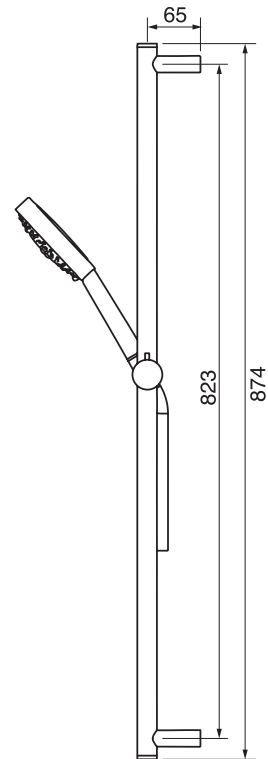

CaBano

Specs Sheet
Fiche technique

3 SIXTY #36SD33

Round Shower Design – 3 outlets
Système de douche design rond – 3 sorties

 .99 Chrome

#om064

Thermostatic rough-in with 3 push button controls

Can add independent control
Integrated service stops, filters & back-flow preventers
100% flow when on
13 GPM (49.2 L/min.)
Extension available

3 Sixty #36064RT

Trim for rough-in om064

Order om064 rough-in separately
18^{1/4}" x 2^{3/8}"

Finish: Chrome (#99)

#6006

6" ceiling arm with round flange

1/2" Male NPT inlet
Sliding flange

Finish: Chrome (#99)

#6027

12" round thin rain head

4 mm in thickness
Easy clean nozzles
High polished stainless steel
2.5 GPM (9.5 L/min.)

Finish: Chrome (#99)

#75149

Shower rail kit

Includes bar, hose and hand shower
3 position spray
Easy clean nozzles
2.5 GPM (9.5 L/min.)

Finish: Chrome (#99)

360 #6037

Round wall supply elbow

1/2" male NPT inlet
Sliding flange

Finish: Chrome (#99)

Spin #6146

Body spray

1.5 GPM (5.7 L/min.)