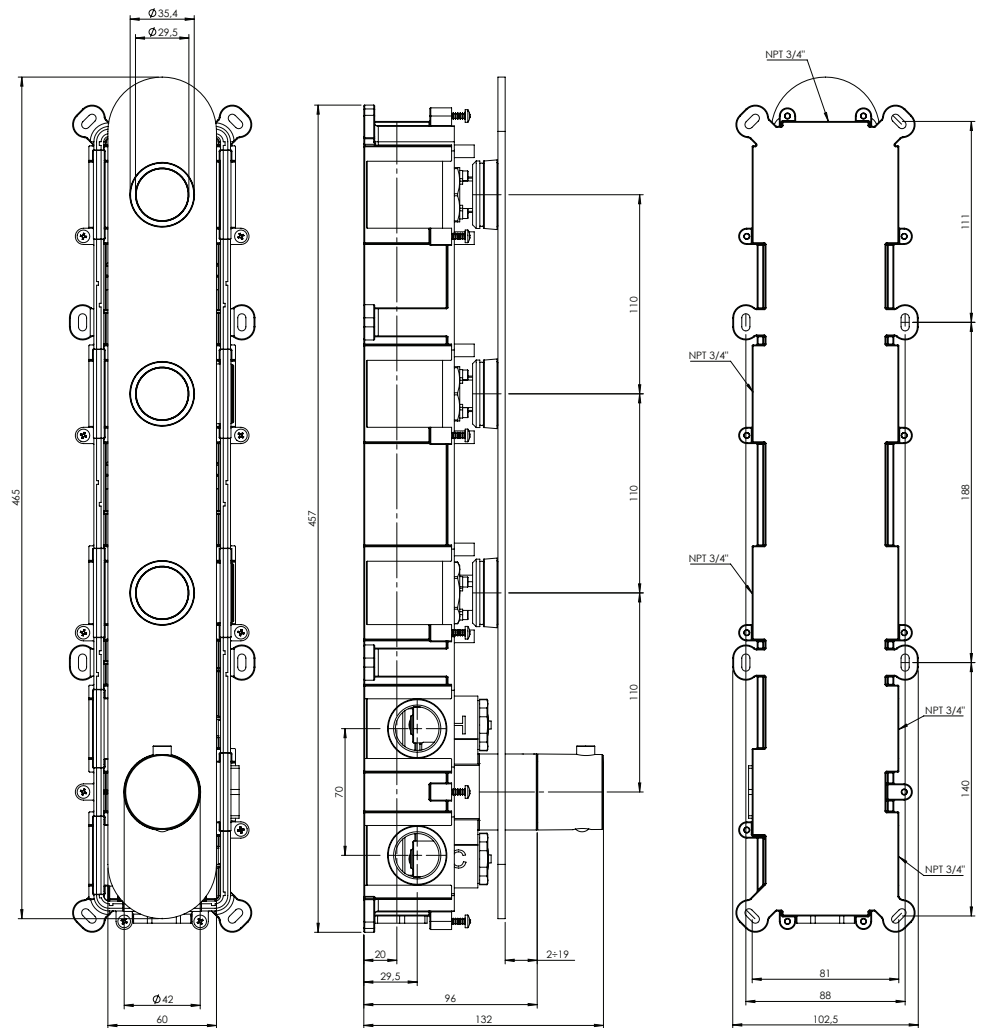

CaBano

Specs Sheet
Fiche technique

3 SIXTY #36SD33

Round Shower Design – 3 outlets
Système de douche design rond – 3 sorties

 .99 Chrome

#om064

Thermostatic rough-in with 3 push button controls

Can add independent control
Integrated service stops, filters & back-flow preventers
100% flow when on
13 GPM (49.2 L/min.)
Extension available

3 Sixty #36064RT

Trim for rough-in om064

Order om064 rough-in separately
18^{1/4}" x 2^{3/8}"

Finish: Chrome (#99)

#6006

6" ceiling arm with round flange

1/2" Male NPT inlet
Sliding flange

Finish: Chrome (#99)

#6027

12" round thin rain head

4 mm in thickness
Easy clean nozzles
High polished stainless steel
2.5 GPM (9.5 L/min.)

Finish: Chrome (#99)

#75149

Shower rail kit

Includes bar, hose and hand shower
3 position spray
Easy clean nozzles
2.5 GPM (9.5 L/min.)

Finish: Chrome (#99)

360 #6037

Round wall supply elbow

1/2" male NPT inlet
Sliding flange

Finish: Chrome (#99)

Spin #6146

Body spray

1.5 GPM (5.7 L/min.)