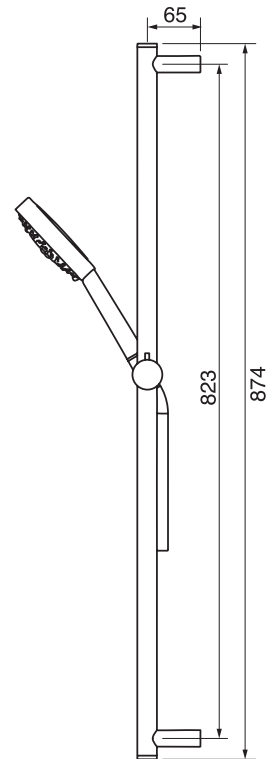

CaBano

Specs Sheet
Fiche technique

3 SIXTY #36SD32C

Round Shower Design – 2 outlets
Système de douche design rond – 2 sorties

 .99 Chrome

#om021

3/4" Thermostatic with 2 way diverter

Can add independent flow control
Integrated service stops, filters & back-flow preventers
Rough-in can be mounted horizontally or vertically
12 GPM (45.4 L/min.)

3 Sixty #36021RT

Trim for rough-in om021

Order om021 rough-in separately
2⁵/₈" x 9⁷/₈"

Finish: Chrome (#99)

#6006

6" ceiling arm with round flange

1/2" Male NPT inlet
Sliding flange

Finish: Chrome (#99)

#6024

10" round thin rain head

4 mm in thickness
Easy clean nozzles
High polished stainless steel
2.5 GPM (9.5 L/min.)

Finish: Chrome (#99)

#75149

Shower rail kit

Includes bar, hose and hand shower
3 position spray
Easy clean nozzles
2.5 GPM (9.5 L/min.)

Finish: Chrome (#99)

360 #6037

Round wall supply elbow

1/2" male NPT inlet
Sliding flange

Finish: Chrome (#99)