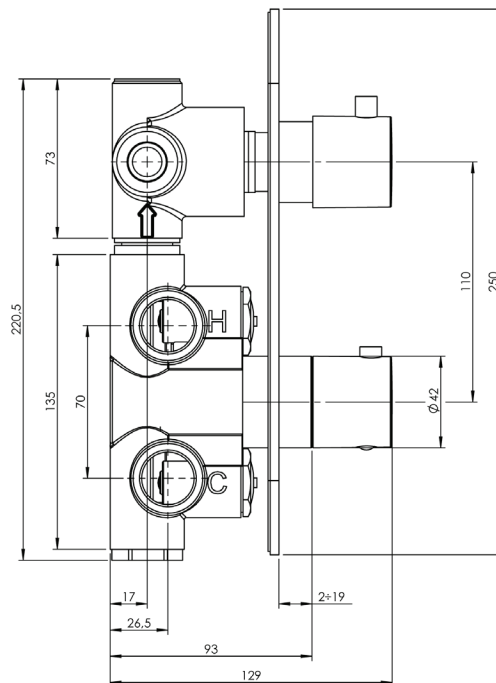

CaBano

Specs Sheet
Fiche technique

3 SIXTY #36SD32C

Round Shower Design – 2 outlets
Système de douche design rond – 2 sorties

 .99 Chrome

#om021

3/4" Thermostatic with 2 way diverter

Can add independent flow control
Integrated service stops, filters & back-flow preventers
Rough-in can be mounted horizontally or vertically
12 GPM (45.4 L/min.)

3 Sixty #36021RT

Trim for rough-in om021

Order om021 rough-in separately
2⁵/₈" x 9⁷/₈"

Finish: Chrome (#99)

#6006

6" ceiling arm with round flange

1/2" Male NPT inlet
Sliding flange

Finish: Chrome (#99)

#6024

10" round thin rain head

4 mm in thickness
Easy clean nozzles
High polished stainless steel
2.5 GPM (9.5 L/min.)

Finish: Chrome (#99)

#75149

Shower rail kit

Includes bar, hose and hand shower
3 position spray
Easy clean nozzles
2.5 GPM (9.5 L/min.)

Finish: Chrome (#99)

360 #6037

Round wall supply elbow

1/2" male NPT inlet
Sliding flange

Finish: Chrome (#99)