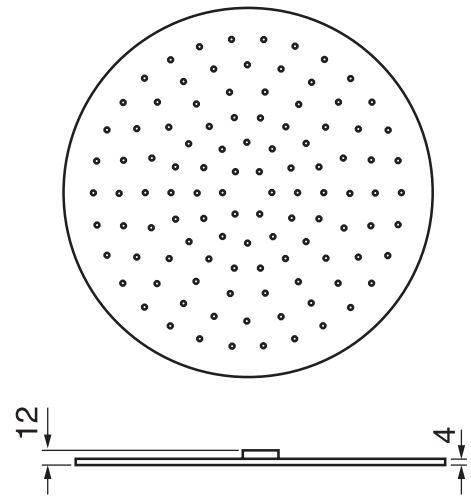

CaBano

Specs Sheet
Fiche technique

3 SIXTY #36SD32C

Round Shower Design – 2 outlets
Système de douche design rond – 2 sorties

 .99 Chrome

#om021

3/4" Thermostatic with 2 way diverter

Can add independent flow control
Integrated service stops, filters & back-flow preventers
Rough-in can be mounted horizontally or vertically
12 GPM (45.4 L/min.)

3 Sixty #36021RT

Trim for rough-in om021

Order om021 rough-in separately
2⁵/₈" x 9⁷/₈"

Finish: Chrome (#99)

#6006

6" ceiling arm with round flange

1/2" Male NPT inlet
Sliding flange

Finish: Chrome (#99)

#6024

10" round thin rain head

4 mm in thickness
Easy clean nozzles
High polished stainless steel
2.5 GPM (9.5 L/min.)

Finish: Chrome (#99)

#75149

Shower rail kit

Includes bar, hose and hand shower
3 position spray
Easy clean nozzles
2.5 GPM (9.5 L/min.)