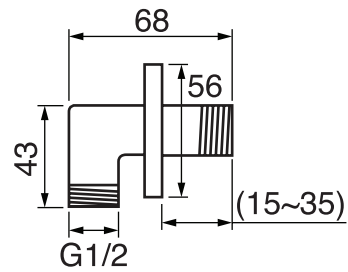

CaBano

Specs Sheet
Fiche technique

3 SIXTY #36SD32C

Round Shower Design – 2 outlets
Système de douche design rond – 2 sorties

 .99 Chrome

#om021

3/4" Thermostatic with 2 way diverter

Can add independent flow control
Integrated service stops, filters & back-flow preventers
Rough-in can be mounted horizontally or vertically
12 GPM (45.4 L/min.)

#6024

10" round thin rain head

4 mm in thickness
Easy clean nozzles
High polished stainless steel
2.5 GPM (9.5 L/min.)

Finish: Chrome (#99)

#75149

Shower rail kit

Includes bar, hose and hand shower
3 position spray
Easy clean nozzles
2.5 GPM (9.5 L/min.)

Finish: Chrome (#99)

360 #6037

Round wall supply elbow

1/2" male NPT inlet
Sliding flange

Finish: Chrome (#99)