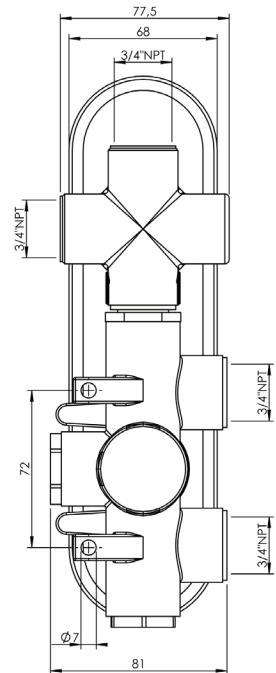

CaBano

Specs Sheet
Fiche technique

3 SIXTY #36SD32C

Round Shower Design – 2 outlets
Système de douche design rond – 2 sorties

 .99 Chrome

#om021

3/4" Thermostatic with 2 way diverter

Can add independent flow control
Integrated service stops, filters & back-flow preventers
Rough-in can be mounted horizontally or vertically
12 GPM (45.4 L/min.)

3 Sixty #36021RT

Trim for rough-in om021

Order om021 rough-in separately
2⁵/₈" x 9⁷/₈"

Finish: Chrome (#99)

#6006

6" ceiling arm with round flange

1/2" Male NPT inlet
Sliding flange

Finish: Chrome (#99)

#6024

10" round thin rain head

4 mm in thickness
Easy clean nozzles
High polished stainless steel
2.5 GPM (9.5 L/min.)

Finish: Chrome (#99)

#75149

Shower rail kit

Includes bar, hose and hand shower
3 position spray
Easy clean nozzles
2.5 GPM (9.5 L/min.)

Finish: Chrome (#99)

360 #6037

Round wall supply elbow

1/2" male NPT inlet
Sliding flange

Finish: Chrome (#99)