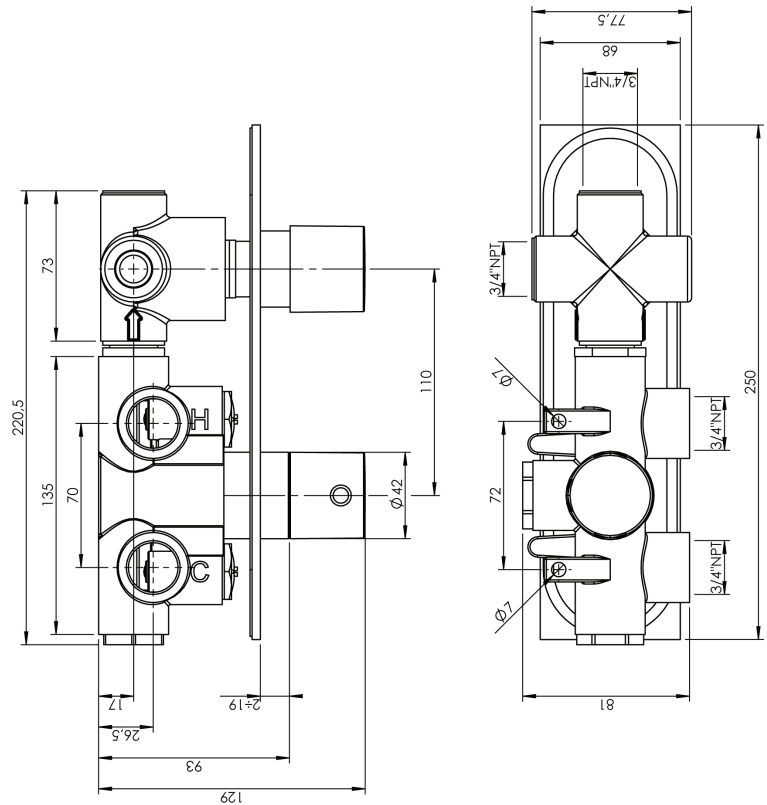

CaBano

Specs Sheet
Fiche technique

3 SIXTY #36SD32C

Round Shower Design – 2 outlets
Système de douche design rond – 2 sorties

 .99 Chrome

#om021

3/4" Thermostatic with 2 way diverter

Can add independent flow control
Integrated service stops, filters & back-flow preventers
Rough-in can be mounted horizontally or vertically
12 GPM (45.4 L/min.)

3 Sixty #36021RT

Trim for rough-in om021

Order om021 rough-in separately
2⁵/₈" x 9⁷/₈"

Finish: Chrome (#99)

#6006

6" ceiling arm with round flange

1/2" Male NPT inlet
Sliding flange

Finish: Chrome (#99)

#6024

10" round thin rain head

4 mm in thickness
Easy clean nozzles
High polished stainless steel
2.5 GPM (9.5 L/min.)

Finish: Chrome (#99)

#75149

Shower rail kit

Includes bar, hose and hand shower
3 position spray
Easy clean nozzles
2.5 GPM (9.5 L/min.)

Finish: Chrome (#99)

360 #6037

Round wall supply elbow

1/2" male NPT inlet
Sliding flange

Finish: Chrome (#99)