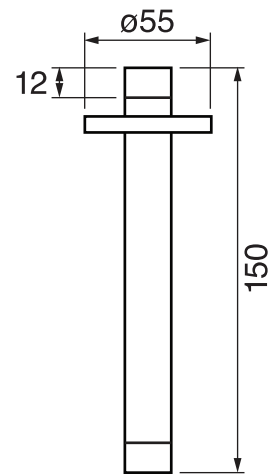

CaBano

Specs Sheet
Fiche technique

3 SIXTY #36SD32C

Round Shower Design – 2 outlets
Système de douche design rond – 2 sorties

 .99 Chrome

#om021

3/4" Thermostatic with 2 way diverter

Can add independent flow control
Integrated service stops, filters & back-flow preventers
Rough-in can be mounted horizontally or vertically
12 GPM (45.4 L/min.)

3 Sixty #36021RT

Trim for rough-in om021

Order om021 rough-in separately
2⁵/₈" x 9⁷/₈"

Finish: Chrome (#99)

#6006

6" ceiling arm with round flange

1/2" Male NPT inlet
Sliding flange

Finish: Chrome (#99)

#6024

10" round thin rain head

4 mm in thickness
Easy clean nozzles
High polished stainless steel
2.5 GPM (9.5 L/min.)

Finish: Chrome (#99)

#75149

Shower rail kit

Includes bar, hose and hand shower
3 position spray
Easy clean nozzles
2.5 GPM (9.5 L/min.)

Finish: Chrome (#99)

360 #6037

Round wall supply elbow

1/2" male NPT inlet
Sliding flange

Finish: Chrome (#99)