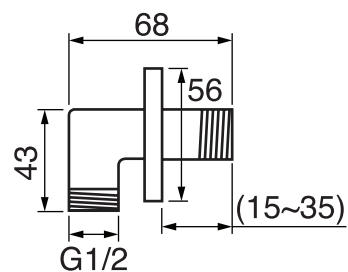

CaBano

Specs Sheet
Fiche technique

3 SIXTY #36SD32C

Round Shower Design – 2 outlets
Système de douche design rond – 2 sorties

 .99 Chrome

#6006

6" ceiling arm with round flange

1/2" Male NPT inlet
Sliding flange

Finish: Chrome (#99)

#6024

10" round thin rain head

4 mm in thickness
Easy clean nozzles
High polished stainless steel
2.5 GPM (9.5 L/min.)

Finish: Chrome (#99)

#75149

Shower rail kit

Includes bar, hose and hand shower
3 position spray
Easy clean nozzles
2.5 GPM (9.5 L/min.)

Finish: Chrome (#99)

360 #6037

Round wall supply elbow

1/2" male NPT inlet
Sliding flange

Finish: Chrome (#99)