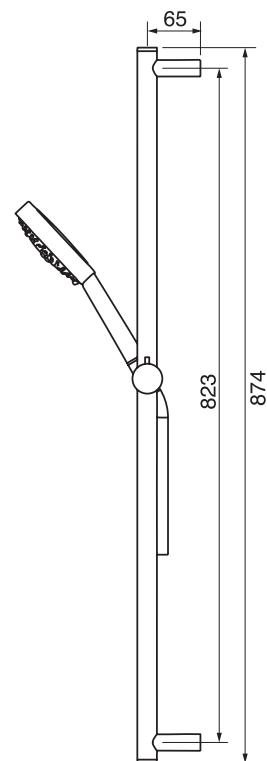

CaBano

Specs Sheet
Fiche technique

3 SIXTY #36SD32C

Round Shower Design – 2 outlets
Système de douche design rond – 2 sorties

 .99 Chrome

#6006

6" ceiling arm with round flange

1/2" Male NPT inlet
Sliding flange

Finish: Chrome (#99)

#6024

10" round thin rain head

4 mm in thickness
Easy clean nozzles
High polished stainless steel
2.5 GPM (9.5 L/min.)

Finish: Chrome (#99)

#75149

Shower rail kit

Includes bar, hose and hand shower
3 position spray
Easy clean nozzles
2.5 GPM (9.5 L/min.)

Finish: Chrome (#99)

360 #6037

Round wall supply elbow

1/2" male NPT inlet
Sliding flange

Finish: Chrome (#99)