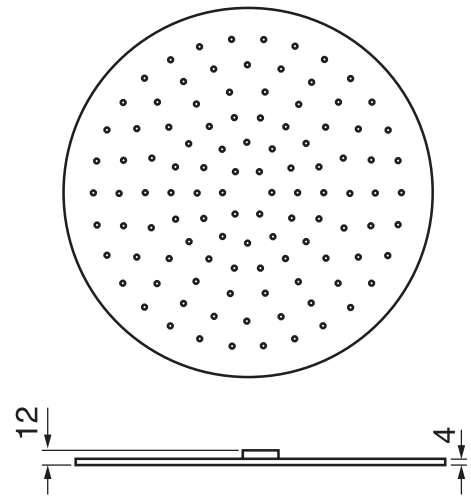

CaBano

Specs Sheet
Fiche technique

3 SIXTY #36SD32C

Round Shower Design – 2 outlets
Système de douche design rond – 2 sorties

 .99 Chrome

#6006

6" ceiling arm with round flange

1/2" Male NPT inlet
Sliding flange

Finish: Chrome (#99)

#6024

10" round thin rain head

4 mm in thickness
Easy clean nozzles
High polished stainless steel
2.5 GPM (9.5 L/min.)

Finish: Chrome (#99)

#75149

Shower rail kit

Includes bar, hose and hand shower
3 position spray
Easy clean nozzles
2.5 GPM (9.5 L/min.)

Finish: Chrome (#99)

360 #6037

Round wall supply elbow

1/2" male NPT inlet
Sliding flange

Finish: Chrome (#99)