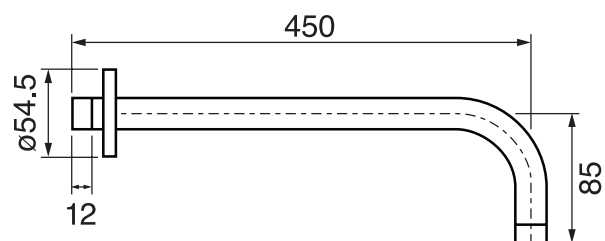

CaBano

Specs Sheet
Fiche technique

3 SIXTY #36SD32

Round Shower Design – 2 outlets
Système de douche design rond – 2 sorties

 .99 Chrome

#om021

3/4" Thermostatic with 2 way diverter

Can add independent flow control
Integrated service stops, filters & back-flow preventers
Rough-in can be mounted horizontally or vertically
12 GPM (45.4 L/min.)

3 Sixty #36021RT

Trim for rough-in om021

Order om021 rough-in separately
 $2\frac{5}{8}'' \times 9\frac{7}{8}''$

Finish: Chrome (#99)

#6018

18" shower arm with round flange

1/2" Male NPT inlet
Sliding flange

Finish: Chrome (#99)

#6024

10" round thin rain head

4 mm in thickness
Easy clean nozzles
High polished stainless steel
2.5 GPM (9.5 L/min.)

Finish: Chrome (#99)

#75149

Shower rail kit

Includes bar, hose and hand shower
3 position spray
Easy clean nozzles
2.5 GPM (9.5 L/min.)