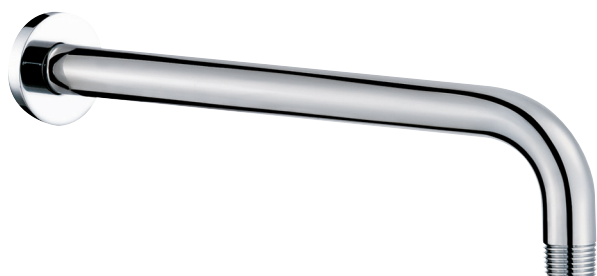

CaBano

Specs Sheet
Fiche technique

3 SIXTY #36SD32

Round Shower Design – 2 outlets
Système de douche design rond – 2 sorties

 .99 Chrome

#om021

3/4" Thermostatic with 2 way diverter

Can add independent flow control
Integrated service stops, filters & back-flow preventers
Rough-in can be mounted horizontally or vertically
12 GPM (45.4 L/min.)

3 Sixty #36021RT

Trim for rough-in om021

Order om021 rough-in separately
 $2\frac{5}{8}'' \times 9\frac{7}{8}''$

Finish: Chrome (#99)

#6018

18" shower arm with round flange

1/2" Male NPT inlet
Sliding flange

Finish: Chrome (#99)

#6024

10" round thin rain head

4 mm in thickness
Easy clean nozzles
High polished stainless steel
2.5 GPM (9.5 L/min.)

Finish: Chrome (#99)

#75149

Shower rail kit

Includes bar, hose and hand shower
3 position spray
Easy clean nozzles
2.5 GPM (9.5 L/min.)

Finish: Chrome (#99)

360 #6037

Round wall supply elbow

1/2" male NPT inlet
Sliding flange

Finish: Chrome (#99)