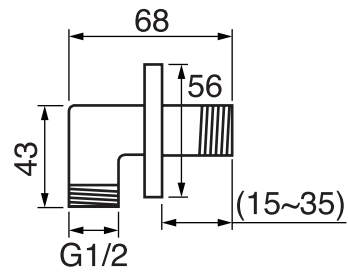

CaBano

Specs Sheet
Fiche technique

3 SIXTY #36SD32

Round Shower Design – 2 outlets
Système de douche design rond – 2 sorties

 .99 Chrome

#om021

3/4" Thermostatic with 2 way diverter

Can add independent flow control
Integrated service stops, filters & back-flow preventers
Rough-in can be mounted horizontally or vertically
12 GPM (45.4 L/min.)

3 Sixty #36021RT

Trim for rough-in om021

Order om021 rough-in separately
 $2\frac{5}{8}'' \times 9\frac{7}{8}''$

Finish: Chrome (#99)

#6018

18" shower arm with round flange

1/2" Male NPT inlet
Sliding flange

Finish: Chrome (#99)

#6024

10" round thin rain head

4 mm in thickness
Easy clean nozzles
High polished stainless steel
2.5 GPM (9.5 L/min.)

Finish: Chrome (#99)

#75149

Shower rail kit

Includes bar, hose and hand shower
3 position spray
Easy clean nozzles
2.5 GPM (9.5 L/min.)

Finish: Chrome (#99)

360 #6037

Round wall supply elbow

1/2" male NPT inlet
Sliding flange

Finish: Chrome (#99)