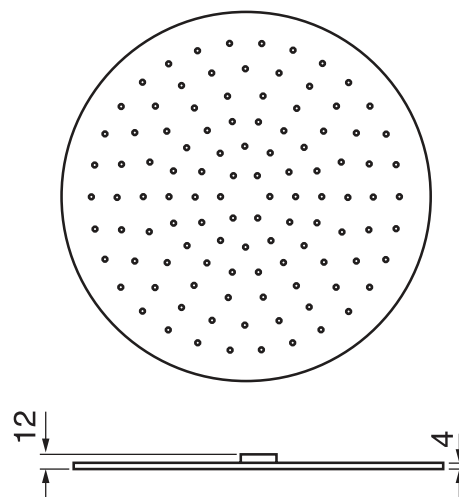

CaBano

Specs Sheet
Fiche technique

3 SIXTY #36SD32

Round Shower Design – 2 outlets
Système de douche design rond – 2 sorties

 .99 Chrome

#om021

3/4" Thermostatic with 2 way diverter

Can add independent flow control
Integrated service stops, filters & back-flow preventers
Rough-in can be mounted horizontally or vertically
12 GPM (45.4 L/min.)

3 Sixty #36021RT

Trim for rough-in om021

Order om021 rough-in separately
 $2\frac{5}{8}'' \times 9\frac{7}{8}''$

Finish: Chrome (#99)

#6018

18" shower arm with round flange

1/2" Male NPT inlet
Sliding flange

Finish: Chrome (#99)

#6024

10" round thin rain head

4 mm in thickness
Easy clean nozzles
High polished stainless steel
2.5 GPM (9.5 L/min.)

Finish: Chrome (#99)

#75149

Shower rail kit

Includes bar, hose and hand shower
3 position spray
Easy clean nozzles
2.5 GPM (9.5 L/min.)