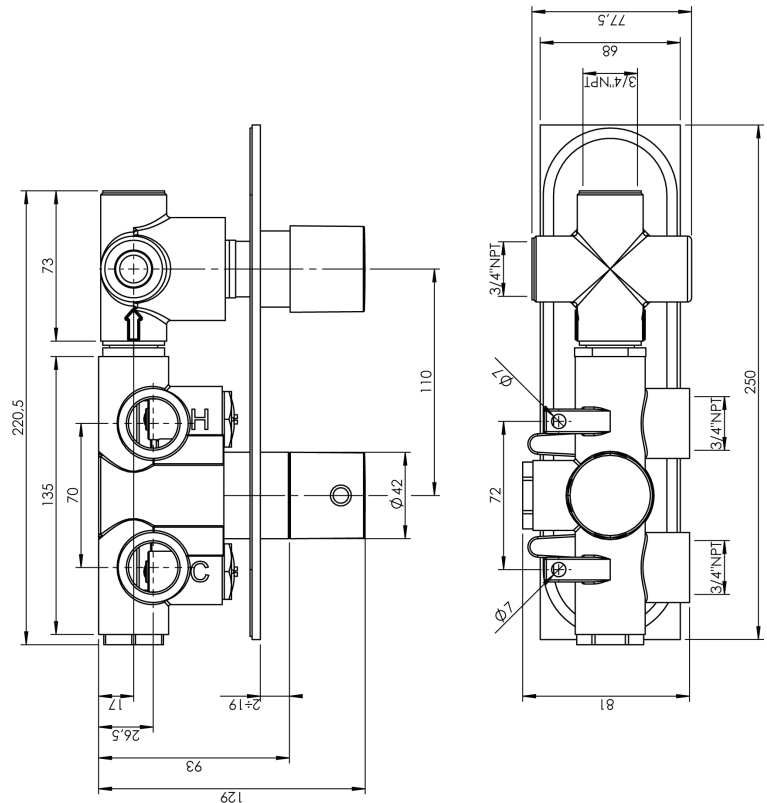

CaBano

Specs Sheet
Fiche technique

3 SIXTY #36SD32

Round Shower Design – 2 outlets
Système de douche design rond – 2 sorties

 .99 Chrome

#om021

3/4" Thermostatic with 2 way diverter

Can add independent flow control
Integrated service stops, filters & back-flow preventers
Rough-in can be mounted horizontally or vertically
12 GPM (45.4 L/min.)

3 Sixty #36021RT

Trim for rough-in om021

Order om021 rough-in separately
 $2\frac{5}{8}'' \times 9\frac{7}{8}''$

Finish: Chrome (#99)

#6018

18" shower arm with round flange

1/2" Male NPT inlet
Sliding flange

Finish: Chrome (#99)

#6024

10" round thin rain head

4 mm in thickness
Easy clean nozzles
High polished stainless steel
2.5 GPM (9.5 L/min.)

Finish: Chrome (#99)

#75149

Shower rail kit

Includes bar, hose and hand shower
3 position spray
Easy clean nozzles
2.5 GPM (9.5 L/min.)

Finish: Chrome (#99)

360 #6037

Round wall supply elbow

1/2" male NPT inlet
Sliding flange

Finish: Chrome (#99)