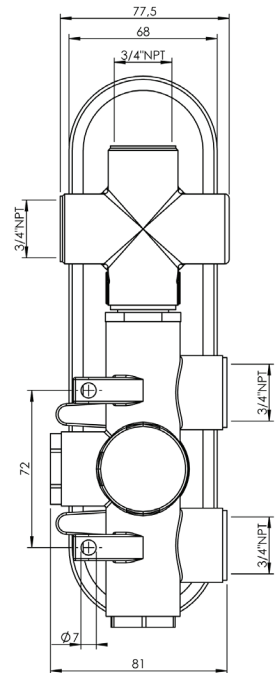

CaBano

Specs Sheet
Fiche technique

3 SIXTY #36SD32

Round Shower Design – 2 outlets
Système de douche design rond – 2 sorties

 .99 Chrome

#om021

3/4" Thermostatic with 2 way diverter

Can add independent flow control
Integrated service stops, filters & back-flow preventers
Rough-in can be mounted horizontally or vertically
12 GPM (45.4 L/min.)

3 Sixty #36021RT

Trim for rough-in om021

Order om021 rough-in separately
 $2\frac{5}{8}'' \times 9\frac{7}{8}''$

Finish: Chrome (#99)

#6018

18" shower arm with round flange

1/2" Male NPT inlet
Sliding flange

Finish: Chrome (#99)

#6024

10" round thin rain head

4 mm in thickness
Easy clean nozzles
High polished stainless steel
2.5 GPM (9.5 L/min.)

Finish: Chrome (#99)

#75149

Shower rail kit

Includes bar, hose and hand shower
3 position spray
Easy clean nozzles
2.5 GPM (9.5 L/min.)

Finish: Chrome (#99)

360 #6037

Round wall supply elbow

1/2" male NPT inlet
Sliding flange

Finish: Chrome (#99)