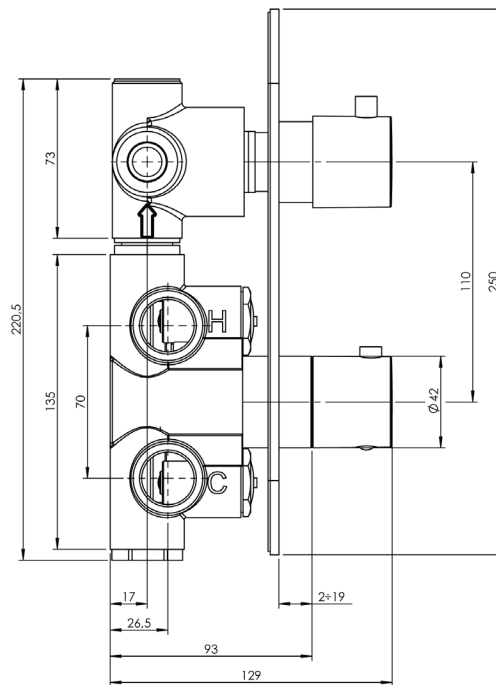

CaBano

Specs Sheet
Fiche technique

3 SIXTY #36SD32

Round Shower Design – 2 outlets
Système de douche design rond – 2 sorties

 .99 Chrome

#om021

3/4" Thermostatic with 2 way diverter

Can add independent flow control
Integrated service stops, filters & back-flow preventers
Rough-in can be mounted horizontally or vertically
12 GPM (45.4 L/min.)

3 Sixty #36021RT

Trim for rough-in om021

Order om021 rough-in separately
 $2\frac{5}{8}'' \times 9\frac{7}{8}''$

Finish: Chrome (#99)

#6018

18" shower arm with round flange

1/2" Male NPT inlet
Sliding flange

Finish: Chrome (#99)

#6024

10" round thin rain head

4 mm in thickness
Easy clean nozzles
High polished stainless steel
2.5 GPM (9.5 L/min.)

Finish: Chrome (#99)

#75149

Shower rail kit

Includes bar, hose and hand shower
3 position spray
Easy clean nozzles
2.5 GPM (9.5 L/min.)

Finish: Chrome (#99)

360 #6037

Round wall supply elbow

1/2" male NPT inlet
Sliding flange

Finish: Chrome (#99)