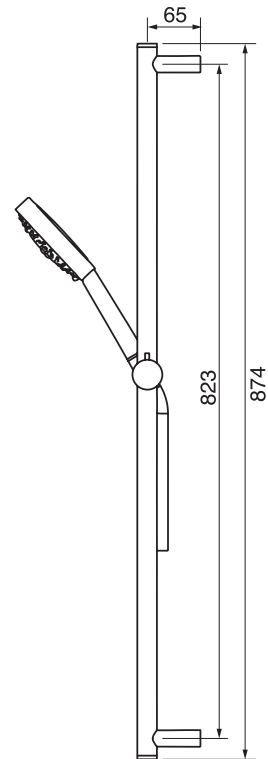

CaBano

Specs Sheet
Fiche technique

3 SIXTY #36SD32

Round Shower Design – 2 outlets
Système de douche design rond – 2 sorties

 .99 Chrome

#om021

3/4" Thermostatic with 2 way diverter

Can add independent flow control
Integrated service stops, filters & back-flow preventers
Rough-in can be mounted horizontally or vertically
12 GPM (45.4 L/min.)

3 Sixty #36021RT

Trim for rough-in om021

Order om021 rough-in separately
 $2\frac{5}{8}'' \times 9\frac{7}{8}''$

Finish: Chrome (#99)

#6018

18" shower arm with round flange

1/2" Male NPT inlet
Sliding flange

Finish: Chrome (#99)

#6024

10" round thin rain head

4 mm in thickness
Easy clean nozzles
High polished stainless steel
2.5 GPM (9.5 L/min.)

Finish: Chrome (#99)

#75149

Shower rail kit

Includes bar, hose and hand shower
3 position spray
Easy clean nozzles
2.5 GPM (9.5 L/min.)

Finish: Chrome (#99)

360 #6037

Round wall supply elbow

1/2" male NPT inlet
Sliding flange

Finish: Chrome (#99)