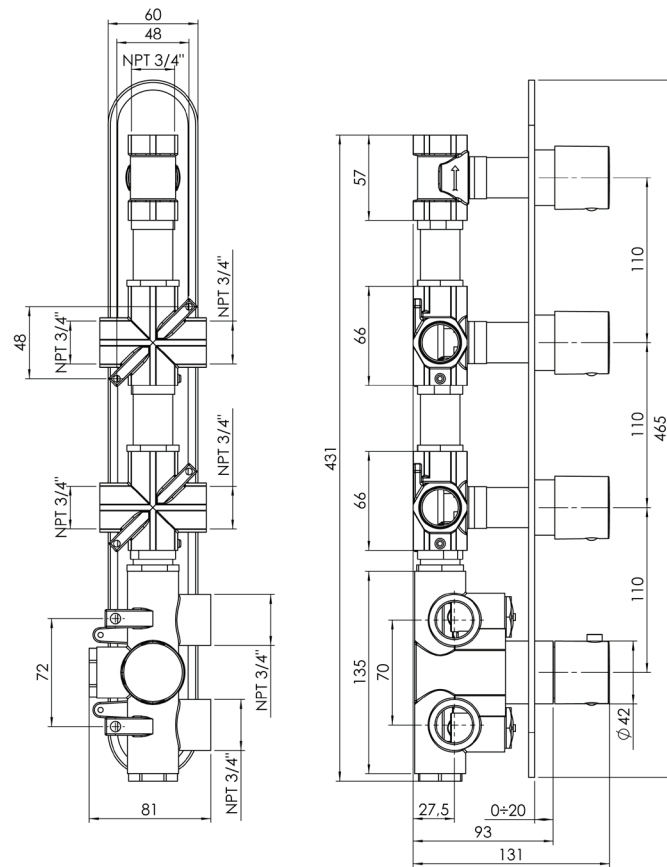

## 3 SIXTY #36SD31C

Round Shower Design – 3 outlets  
Système de douche design rond – 3 sorties

 .99 Chrome

## #om014

3/4" Thermostatic with 3 flow controls

Can add independent flow control  
Integrated service stops, filters & back-flow preventers  
13 GPM (49.2 L/min.)

## 3 Sixty #36014RT

Trim for rough-in om014

Order om014 rough-in separately  
2<sup>3</sup>/<sub>8</sub>" x 18<sup>1</sup>/<sub>4</sub>"

Finish: Chrome (#99)

## #6024

10" round thin rain head

4 mm in thickness  
Easy clean nozzles  
High polished stainless steel  
2.5 GPM (9.5 L/min.)

Finish: Chrome (#99)