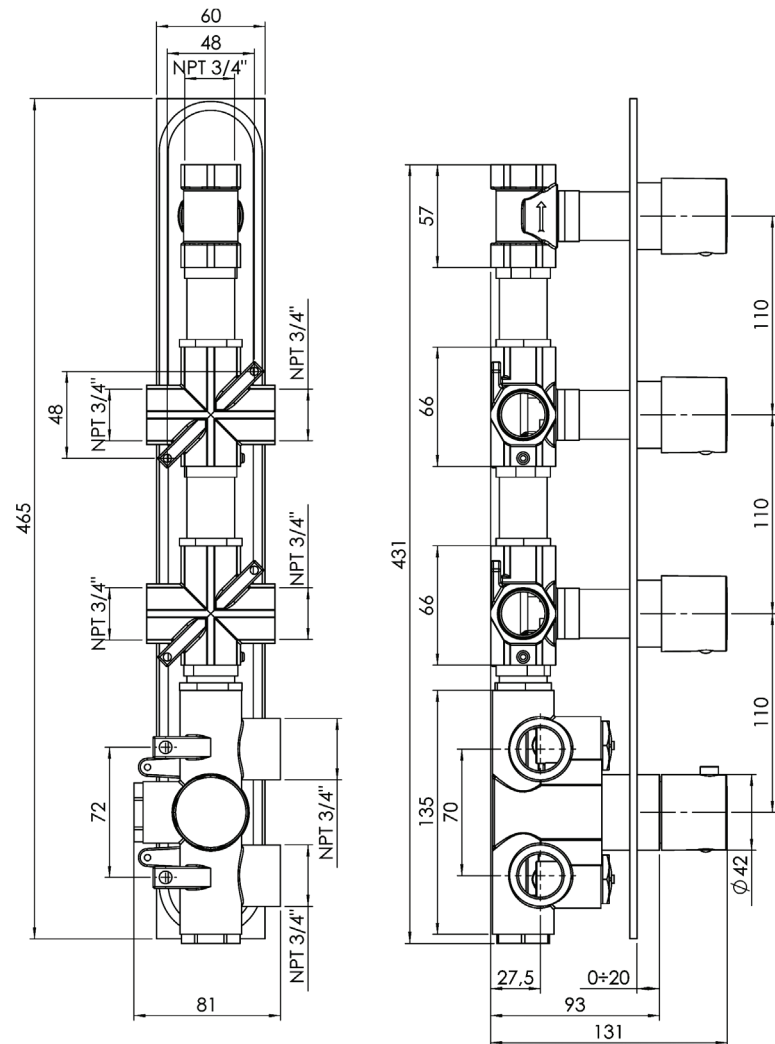

## 3 SIXTY #36SD31C

Round Shower Design – 3 outlets  
Système de douche design rond – 3 sorties

 .99 Chrome

## #om014

3/4" Thermostatic with 3 flow controls

Can add independent flow control  
Integrated service stops, filters & back-flow preventers  
13 GPM (49.2 L/min.)

## #6024

10" round thin rain head

4 mm in thickness  
Easy clean nozzles  
High polished stainless steel  
2.5 GPM (9.5 L/min.)

Finish: Chrome (#99)

## #75149

Shower rail kit

Includes bar, hose and hand shower  
3 position spray  
Easy clean nozzles  
2.5 GPM (9.5 L/min.)

Finish: Chrome (#99)