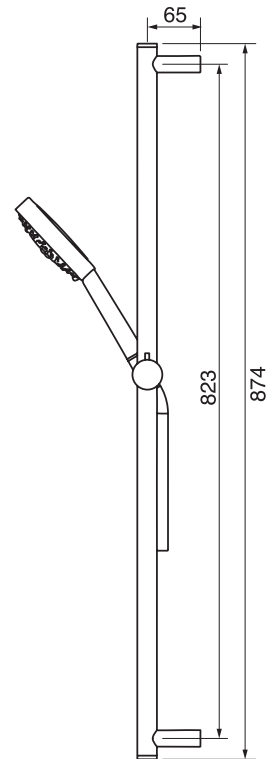

## #6006

6" ceiling arm with round flange

1/2" Male NPT inlet  
Sliding flange

Finish: Chrome (#99)

## #6024

10" round thin rain head

4 mm in thickness  
Easy clean nozzles  
High polished stainless steel  
2.5 GPM (9.5 L/min.)

Finish: Chrome (#99)

## #75149

Shower rail kit

Includes bar, hose and hand shower  
3 position spray  
Easy clean nozzles  
2.5 GPM (9.5 L/min.)

Finish: Chrome (#99)

## 360 #6037

Round wall supply elbow

1/2" male NPT inlet  
Sliding flange

Finish: Chrome (#99)