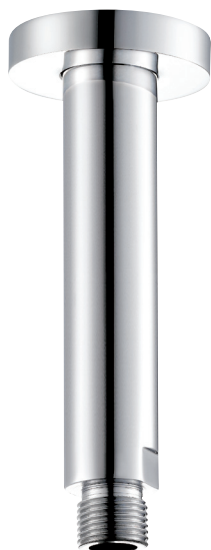

## 3 SIXTY #36SD31C

Round Shower Design – 3 outlets  
Système de douche design rond – 3 sorties

 .99 Chrome

## 3 Sixty #36014RT

Trim for rough-in om014

Order om014 rough-in separately  
2<sup>3</sup>/<sub>8</sub>" x 18<sup>1</sup>/<sub>4</sub>"

Finish: Chrome (#99)

## #6006

6" ceiling arm with round flange

1/2" Male NPT inlet  
Sliding flange

Finish: Chrome (#99)

## #6024

10" round thin rain head

4 mm in thickness  
Easy clean nozzles  
High polished stainless steel  
2.5 GPM (9.5 L/min.)

Finish: Chrome (#99)