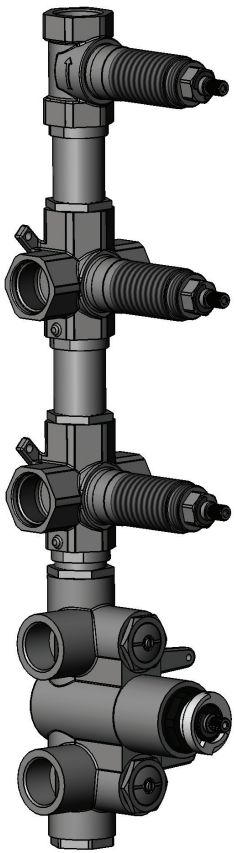

# CaBano

Specs Sheet  
Fiche technique

## 3 SIXTY #36SD31C

Round Shower Design – 3 outlets  
Système de douche design rond – 3 sorties

 .99 Chrome

## #om014

3/4" Thermostatic with 3 flow controls

Can add independent flow control  
Integrated service stops, filters & back-flow preventers  
13 GPM (49.2 L/min.)

## #6024

10" round thin rain head

4 mm in thickness  
Easy clean nozzles  
High polished stainless steel  
2.5 GPM (9.5 L/min.)

Finish: Chrome (#99)