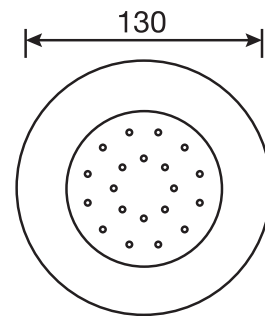

#6018

18" shower arm with round flange

1/2" Male NPT inlet
Sliding flange

Finish: Chrome (#99)

#6024

10" round thin rain head

4 mm in thickness
Easy clean nozzles
High polished stainless steel
2.5 GPM (9.5 L/min.)

Finish: Chrome (#99)

#75149

Shower rail kit

Includes bar, hose and hand shower
3 position spray
Easy clean nozzles
2.5 GPM (9.5 L/min.)

Finish: Chrome (#99)

360 #6037

Round wall supply elbow

1/2" male NPT inlet
Sliding flange

Finish: Chrome (#99)

Emotion #6046

Round flush mount body spray

Directional head
Easy clean nozzles
1.5 GPM (5.7 L/min.)

Finish: Chrome (#99)