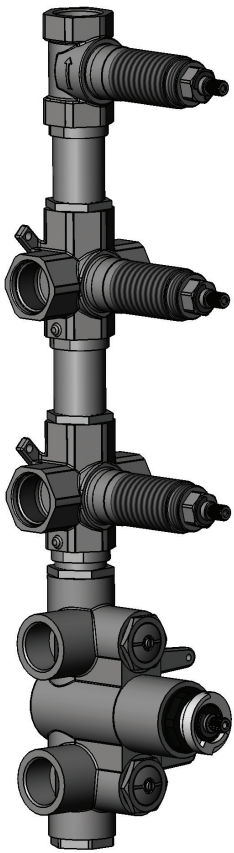

3 SIXTY #36SD31

Round Shower Design – 3 outlets
Système de douche design rond – 3 sorties

 .99 Chrome

#om014

3/4" Thermostatic with 3 flow controls

Can add independent flow control
Integrated service stops, filters & back-flow preventers
13 GPM (49.2 L/min.)

#6018

18" shower arm with round flange

1/2" Male NPT inlet
Sliding flange

Finish: Chrome (#99)

#6024

10" round thin rain head

4 mm in thickness
Easy clean nozzles
High polished stainless steel
2.5 GPM (9.5 L/min.)

Finish: Chrome (#99)

#75149

Shower rail kit

Includes bar, hose and hand shower
3 position spray
Easy clean nozzles
2.5 GPM (9.5 L/min.)

Finish: Chrome (#99)

360 #6037

Round wall supply elbow

1/2" male NPT inlet
Sliding flange

Finish: Chrome (#99)

Emotion #6046

Round flush mount body spray

Directional head
Easy clean nozzles
1.5 GPM (5.7 L/min.)

Finish: Chrome (#99)