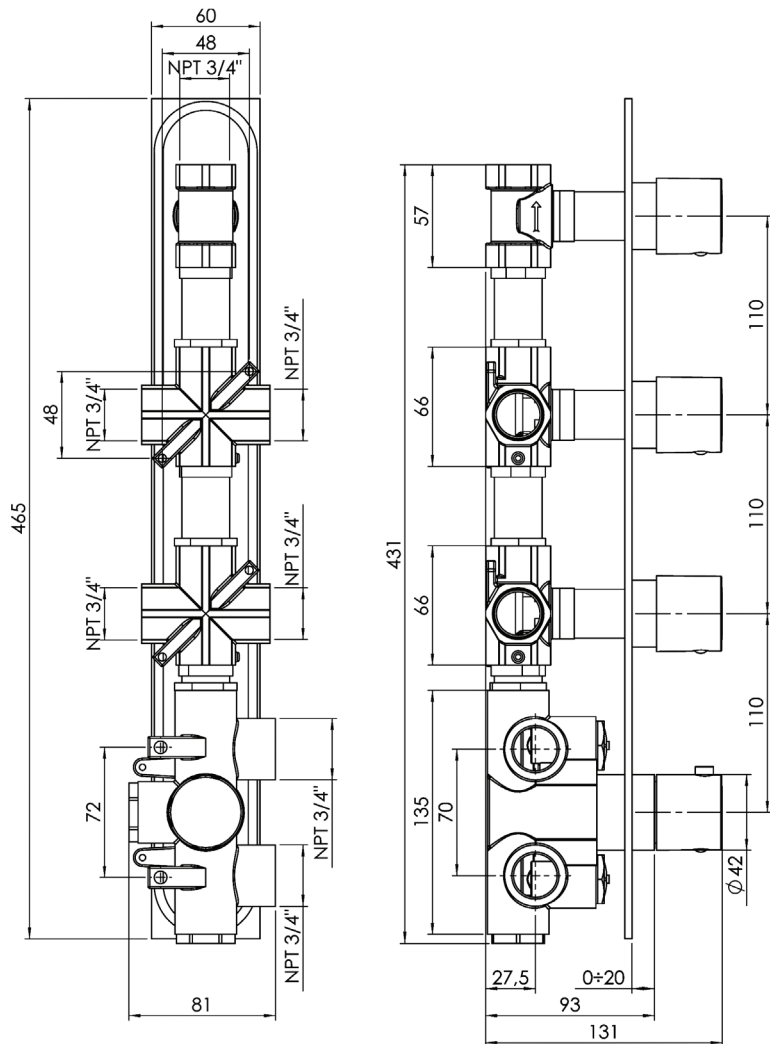

3 SIXTY #36SD31

Round Shower Design – 3 outlets
Système de douche design rond – 3 sorties

 .99 Chrome

#om014

3/4" Thermostatic with 3 flow controls

Can add independent flow control
Integrated service stops, filters & back-flow preventers
13 GPM (49.2 L/min.)

#6018

18" shower arm with round flange

1/2" Male NPT inlet
Sliding flange

Finish: Chrome (#99)

#6024

10" round thin rain head

4 mm in thickness
Easy clean nozzles
High polished stainless steel
2.5 GPM (9.5 L/min.)

Finish: Chrome (#99)

#75149

Shower rail kit

Includes bar, hose and hand shower
3 position spray
Easy clean nozzles
2.5 GPM (9.5 L/min.)

Finish: Chrome (#99)

360 #6037

Round wall supply elbow

1/2" male NPT inlet
Sliding flange

Finish: Chrome (#99)

Emotion #6046

Round flush mount body spray

Directional head
Easy clean nozzles
1.5 GPM (5.7 L/min.)

Finish: Chrome (#99)