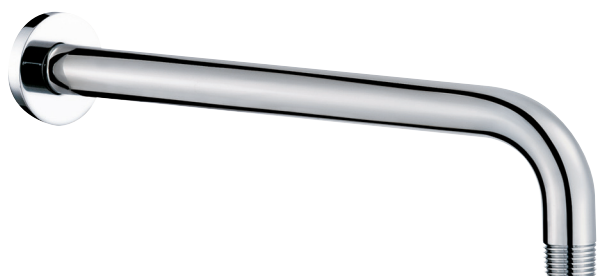

3 SIXTY #36SD31

Round Shower Design – 3 outlets
Système de douche design rond – 3 sorties

 .99 Chrome

#om014

3/4" Thermostatic with 3 flow controls

Can add independent flow control
Integrated service stops, filters & back-flow preventers
13 GPM (49.2 L/min.)

#6018

18" shower arm with round flange

1/2" Male NPT inlet
Sliding flange

Finish: Chrome (#99)

#6024

10" round thin rain head

4 mm in thickness
Easy clean nozzles
High polished stainless steel
2.5 GPM (9.5 L/min.)

Finish: Chrome (#99)

#75149

Shower rail kit

Includes bar, hose and hand shower
3 position spray
Easy clean nozzles
2.5 GPM (9.5 L/min.)

Finish: Chrome (#99)

360 #6037

Round wall supply elbow

1/2" male NPT inlet
Sliding flange

Finish: Chrome (#99)

Emotion #6046

Round flush mount body spray

Directional head
Easy clean nozzles
1.5 GPM (5.7 L/min.)

Finish: Chrome (#99)