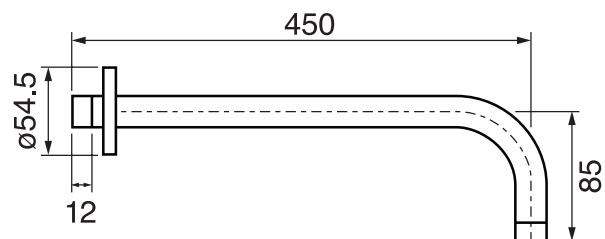

3 SIXTY #36SD31

Round Shower Design – 3 outlets
Système de douche design rond – 3 sorties

 .99 Chrome

#om014

3/4" Thermostatic with 3 flow controls

Can add independent flow control
Integrated service stops, filters & back-flow preventers
13 GPM (49.2 L/min.)

#6018

18" shower arm with round flange

1/2" Male NPT inlet
Sliding flange

Finish: Chrome (#99)

#6024

10" round thin rain head

4 mm in thickness
Easy clean nozzles
High polished stainless steel
2.5 GPM (9.5 L/min.)

Finish: Chrome (#99)

#75149

Shower rail kit

Includes bar, hose and hand shower
3 position spray
Easy clean nozzles
2.5 GPM (9.5 L/min.)

Finish: Chrome (#99)

360 #6037

Round wall supply elbow

1/2" male NPT inlet
Sliding flange

Finish: Chrome (#99)

Emotion #6046

Round flush mount body spray

Directional head
Easy clean nozzles
1.5 GPM (5.7 L/min.)

Finish: Chrome (#99)