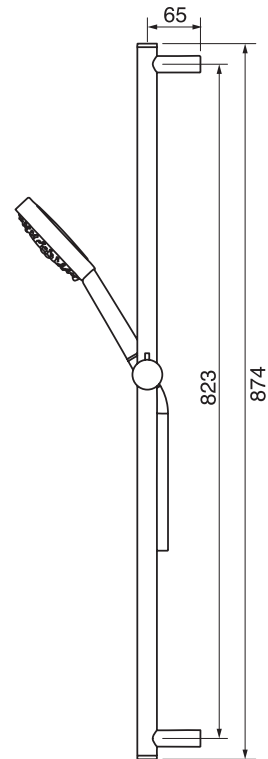

3 SIXTY #36SD31

Round Shower Design – 3 outlets
Système de douche design rond – 3 sorties

 .99 Chrome

#om014

3/4" Thermostatic with 3 flow controls

Can add independent flow control
Integrated service stops, filters & back-flow preventers
13 GPM (49.2 L/min.)

#6018

18" shower arm with round flange

1/2" Male NPT inlet
Sliding flange

Finish: Chrome (#99)

#6024

10" round thin rain head

4 mm in thickness
Easy clean nozzles
High polished stainless steel
2.5 GPM (9.5 L/min.)

Finish: Chrome (#99)

#75149

Shower rail kit

Includes bar, hose and hand shower
3 position spray
Easy clean nozzles
2.5 GPM (9.5 L/min.)

Finish: Chrome (#99)

360 #6037

Round wall supply elbow

1/2" male NPT inlet
Sliding flange

Finish: Chrome (#99)

Emotion #6046

Round flush mount body spray

Directional head
Easy clean nozzles
1.5 GPM (5.7 L/min.)

Finish: Chrome (#99)