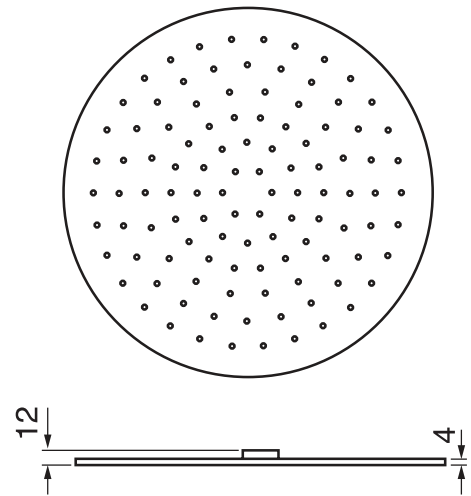

3 SIXTY #36SD31

Round Shower Design – 3 outlets
Système de douche design rond – 3 sorties

 .99 Chrome

#om014

3/4" Thermostatic with 3 flow controls

Can add independent flow control
Integrated service stops, filters & back-flow preventers
13 GPM (49.2 L/min.)

#6018

18" shower arm with round flange

1/2" Male NPT inlet
Sliding flange

Finish: Chrome (#99)

#6024

10" round thin rain head

4 mm in thickness
Easy clean nozzles
High polished stainless steel
2.5 GPM (9.5 L/min.)

Finish: Chrome (#99)

#75149

Shower rail kit

Includes bar, hose and hand shower
3 position spray
Easy clean nozzles
2.5 GPM (9.5 L/min.)

Finish: Chrome (#99)

360 #6037

Round wall supply elbow

1/2" male NPT inlet
Sliding flange