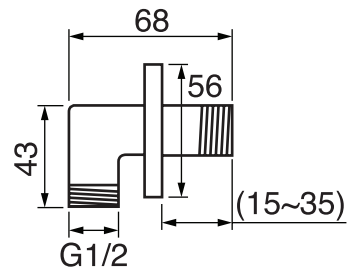

#6018

18" shower arm with round flange

1/2" Male NPT inlet
Sliding flange

Finish: Chrome (#99)

#6024

10" round thin rain head

4 mm in thickness
Easy clean nozzles
High polished stainless steel
2.5 GPM (9.5 L/min.)

Finish: Chrome (#99)

#75149

Shower rail kit

Includes bar, hose and hand shower
3 position spray
Easy clean nozzles
2.5 GPM (9.5 L/min.)

Finish: Chrome (#99)

360 #6037

Round wall supply elbow

1/2" male NPT inlet
Sliding flange

Finish: Chrome (#99)

Emotion #6046

Round flush mount body spray

Directional head
Easy clean nozzles
1.5 GPM (5.7 L/min.)

Finish: Chrome (#99)