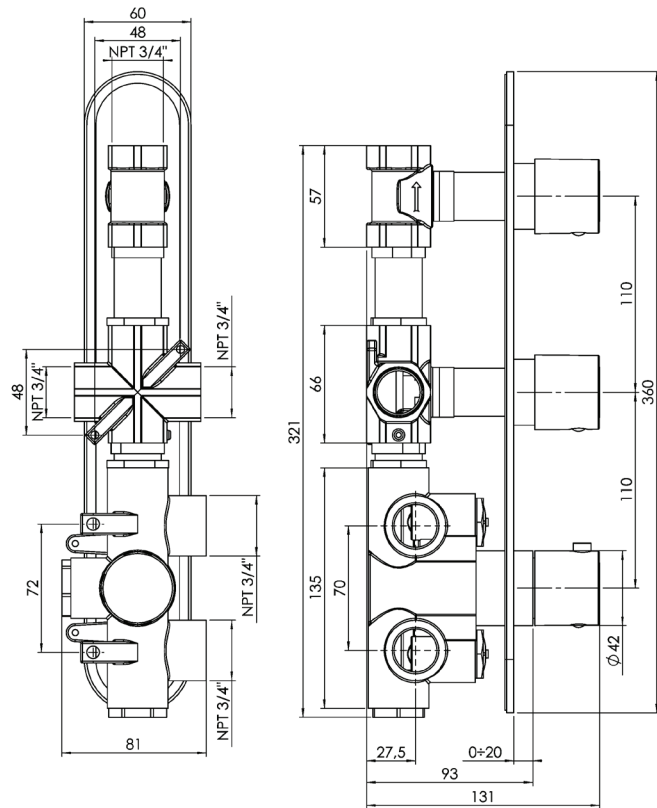

CaBano

Specs Sheet
Fiche technique

3 SIXTY #36SD30C

Round Shower Design – 2 outlets
Système de douche design rond – 2 sorties

 .99 Chrome

#om013

3/4" Thermostatic with 2 flow controls

Can add independent flow control
Integrated service stops, filters & back-flow preventers
Rough-in can be mounted horizontally or vertically
13 GPM (49.2 L/min.)

3 Sixty #36013RT

Trim for rough-in om013

Order om013 rough-in separately
2³/₈" x 14¹/₈"

Finish: Chrome (#99)

#6006

6" ceiling arm with round flange

1/2" Male NPT inlet
Sliding flange

Finish: Chrome (#99)

#6024

10" round thin rain head

4 mm in thickness
Easy clean nozzles
High polished stainless steel
2.5 GPM (9.5 L/min.)

Finish: Chrome (#99)

#75149

Shower rail kit

Includes bar, hose and hand shower
3 position spray
Easy clean nozzles
2.5 GPM (9.5 L/min.)

Finish: Chrome (#99)

360 #6037

Round wall supply elbow

1/2" male NPT inlet
Sliding flange

Finish: Chrome (#99)