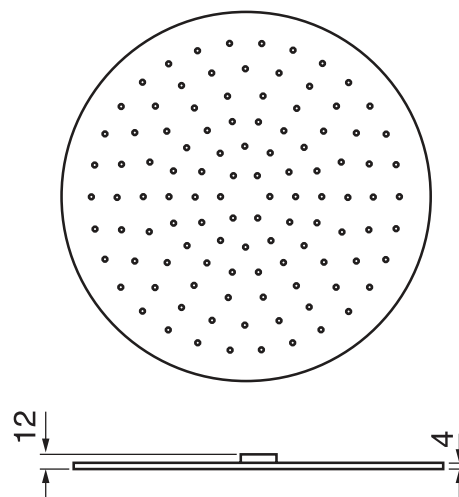

CaBano

Specs Sheet
Fiche technique

3 SIXTY #36SD30C

Round Shower Design – 2 outlets
Système de douche design rond – 2 sorties

 .99 Chrome

#om013

3/4" Thermostatic with 2 flow controls

Can add independent flow control
Integrated service stops, filters & back-flow preventers
Rough-in can be mounted horizontally or vertically
13 GPM (49.2 L/min.)

3 Sixty #36013RT

Trim for rough-in om013

Order om013 rough-in separately
2³/₈" x 14¹/₈"

Finish: Chrome (#99)

#6006

6" ceiling arm with round flange

1/2" Male NPT inlet
Sliding flange

Finish: Chrome (#99)

#6024

10" round thin rain head

4 mm in thickness
Easy clean nozzles
High polished stainless steel
2.5 GPM (9.5 L/min.)

Finish: Chrome (#99)

#75149

Shower rail kit

Includes bar, hose and hand shower
3 position spray
Easy clean nozzles
2.5 GPM (9.5 L/min.)