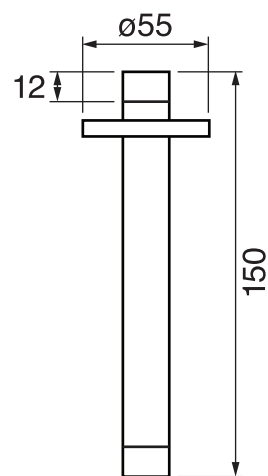

CaBano

Specs Sheet
Fiche technique

3 SIXTY #36SD30C

Round Shower Design – 2 outlets
Système de douche design rond – 2 sorties

 .99 Chrome

#om013

3/4" Thermostatic with 2 flow controls

Can add independent flow control
Integrated service stops, filters & back-flow preventers
Rough-in can be mounted horizontally or vertically
13 GPM (49.2 L/min.)

3 Sixty #36013RT

Trim for rough-in om013

Order om013 rough-in separately
2³/₈" x 14¹/₈"

Finish: Chrome (#99)

#6006

6" ceiling arm with round flange

1/2" Male NPT inlet
Sliding flange

Finish: Chrome (#99)

#6024

10" round thin rain head

4 mm in thickness
Easy clean nozzles
High polished stainless steel
2.5 GPM (9.5 L/min.)

Finish: Chrome (#99)

#75149

Shower rail kit

Includes bar, hose and hand shower
3 position spray
Easy clean nozzles
2.5 GPM (9.5 L/min.)

Finish: Chrome (#99)

360 #6037

Round wall supply elbow

1/2" male NPT inlet
Sliding flange

Finish: Chrome (#99)