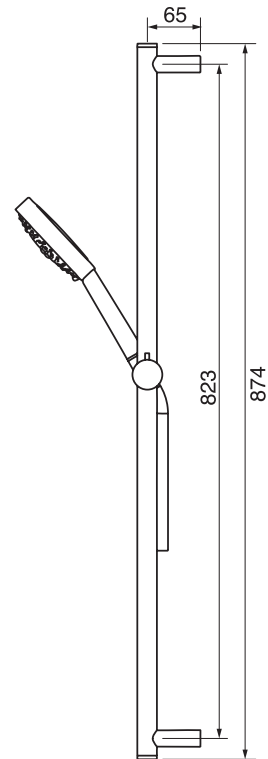

CaBano

Specs Sheet
Fiche technique

3 SIXTY #36SD30C

Round Shower Design – 2 outlets
Système de douche design rond – 2 sorties

 .99 Chrome

#om013

3/4" Thermostatic with 2 flow controls

Can add independent flow control
Integrated service stops, filters & back-flow preventers
Rough-in can be mounted horizontally or vertically
13 GPM (49.2 L/min.)

3 Sixty #36013RT

Trim for rough-in om013

Order om013 rough-in separately
2³/₈" x 14¹/₈"

Finish: Chrome (#99)

#6006

6" ceiling arm with round flange

1/2" Male NPT inlet
Sliding flange

Finish: Chrome (#99)

#6024

10" round thin rain head

4 mm in thickness
Easy clean nozzles
High polished stainless steel
2.5 GPM (9.5 L/min.)

Finish: Chrome (#99)

#75149

Shower rail kit

Includes bar, hose and hand shower
3 position spray
Easy clean nozzles
2.5 GPM (9.5 L/min.)

Finish: Chrome (#99)

360 #6037

Round wall supply elbow

1/2" male NPT inlet
Sliding flange

Finish: Chrome (#99)