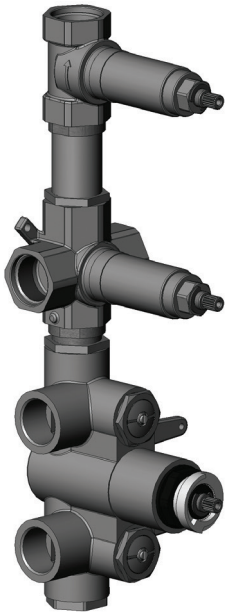

CaBano

Specs Sheet
Fiche technique

3 SIXTY #36SD30C

Round Shower Design – 2 outlets
Système de douche design rond – 2 sorties

 .99 Chrome

#om013

3/4" Thermostatic with 2 flow controls

Can add independent flow control
Integrated service stops, filters & back-flow preventers
Rough-in can be mounted horizontally or vertically
13 GPM (49.2 L/min.)

3 Sixty #36013RT

Trim for rough-in om013

Order om013 rough-in separately
2³/₈" x 14¹/₈"

Finish: Chrome (#99)

#6006

6" ceiling arm with round flange

1/2" Male NPT inlet
Sliding flange

Finish: Chrome (#99)

#6024

10" round thin rain head

4 mm in thickness
Easy clean nozzles
High polished stainless steel
2.5 GPM (9.5 L/min.)

Finish: Chrome (#99)

#75149

Shower rail kit

Includes bar, hose and hand shower
3 position spray
Easy clean nozzles
2.5 GPM (9.5 L/min.)

Finish: Chrome (#99)

360 #6037

Round wall supply elbow

1/2" male NPT inlet
Sliding flange

Finish: Chrome (#99)