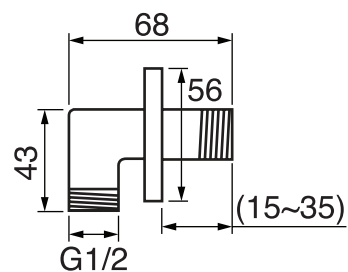

CaBano

Specs Sheet
Fiche technique

3 SIXTY #36SD30C

Round Shower Design – 2 outlets
Système de douche design rond – 2 sorties

 .99 Chrome

#om013

3/4" Thermostatic with 2 flow controls

Can add independent flow control
Integrated service stops, filters & back-flow preventers
Rough-in can be mounted horizontally or vertically
13 GPM (49.2 L/min.)

#6024

10" round thin rain head

4 mm in thickness
Easy clean nozzles
High polished stainless steel
2.5 GPM (9.5 L/min.)

Finish: Chrome (#99)

#75149

Shower rail kit

Includes bar, hose and hand shower
3 position spray
Easy clean nozzles
2.5 GPM (9.5 L/min.)

Finish: Chrome (#99)

360 #6037

Round wall supply elbow

1/2" male NPT inlet
Sliding flange

Finish: Chrome (#99)