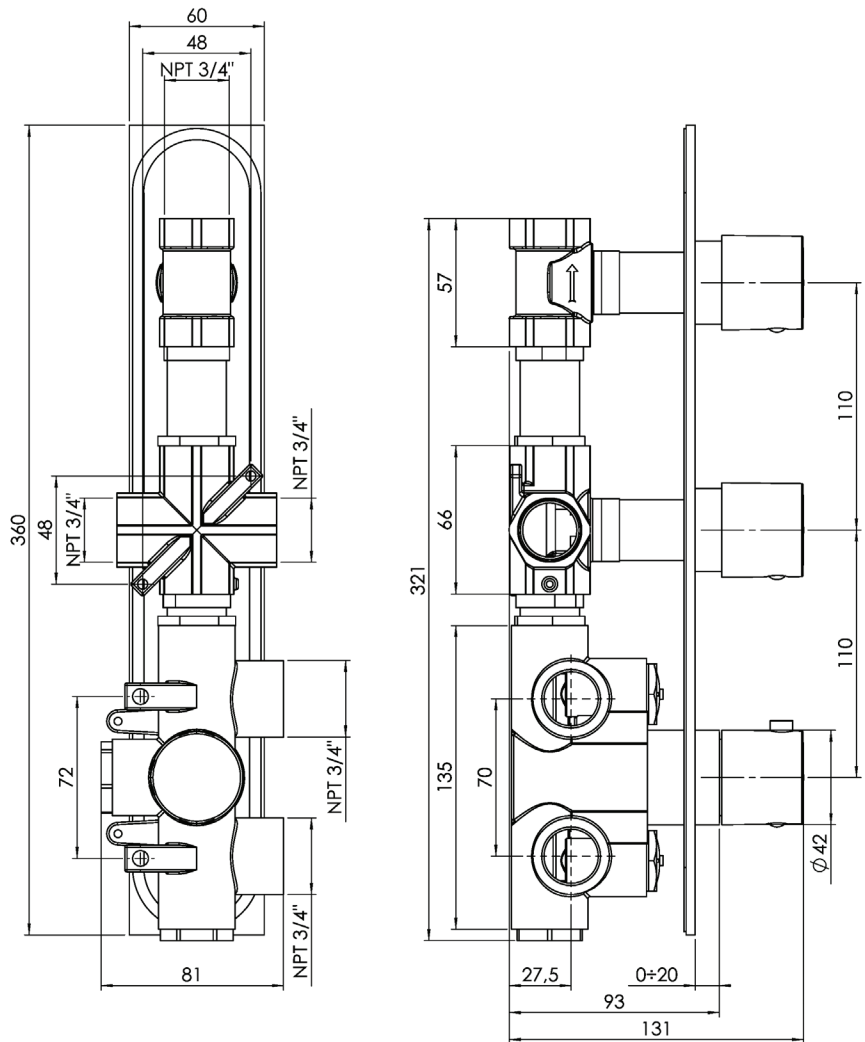

CaBano

Specs Sheet
Fiche technique

3 SIXTY #36SD30C

Round Shower Design – 2 outlets
Système de douche design rond – 2 sorties

 .99 Chrome

#om013

3/4" Thermostatic with 2 flow controls

Can add independent flow control
Integrated service stops, filters & back-flow preventers
Rough-in can be mounted horizontally or vertically
13 GPM (49.2 L/min.)

3 Sixty #36013RT

Trim for rough-in om013

Order om013 rough-in separately
2³/₈" x 14¹/₈"

Finish: Chrome (#99)

#6006

6" ceiling arm with round flange

1/2" Male NPT inlet
Sliding flange

Finish: Chrome (#99)

#6024

10" round thin rain head

4 mm in thickness
Easy clean nozzles
High polished stainless steel
2.5 GPM (9.5 L/min.)

Finish: Chrome (#99)

#75149

Shower rail kit

Includes bar, hose and hand shower
3 position spray
Easy clean nozzles
2.5 GPM (9.5 L/min.)

Finish: Chrome (#99)

360 #6037

Round wall supply elbow

1/2" male NPT inlet
Sliding flange

Finish: Chrome (#99)