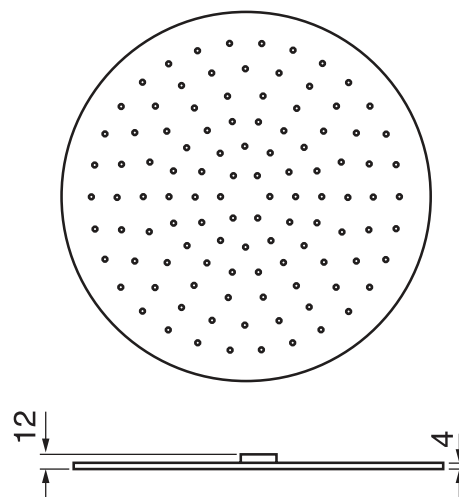

CaBano

Specs Sheet
Fiche technique

3 SIXTY #36SD30

Round Shower Design – 2 outlets
Système de douche design rond – 2 sorties

 .99 Chrome

#om013

3/4" Thermostatic with 2 flow controls

Can add independent flow control
Integrated service stops, filters & back-flow preventers
Rough-in can be mounted horizontally or vertically
13 GPM (49.2 L/min.)

3 Sixty #36013RT

Trim for rough-in om013

Order om013 rough-in separately
2³/₈" x 14¹/₈"

Finish: Chrome (#99)

#6018

18" shower arm with round flange

1/2" Male NPT inlet
Sliding flange

Finish: Chrome (#99)

#6024

10" round thin rain head

4 mm in thickness
Easy clean nozzles
High polished stainless steel
2.5 GPM (9.5 L/min.)

Finish: Chrome (#99)

#75149

Shower rail kit

Includes bar, hose and hand shower
3 position spray
Easy clean nozzles
2.5 GPM (9.5 L/min.)