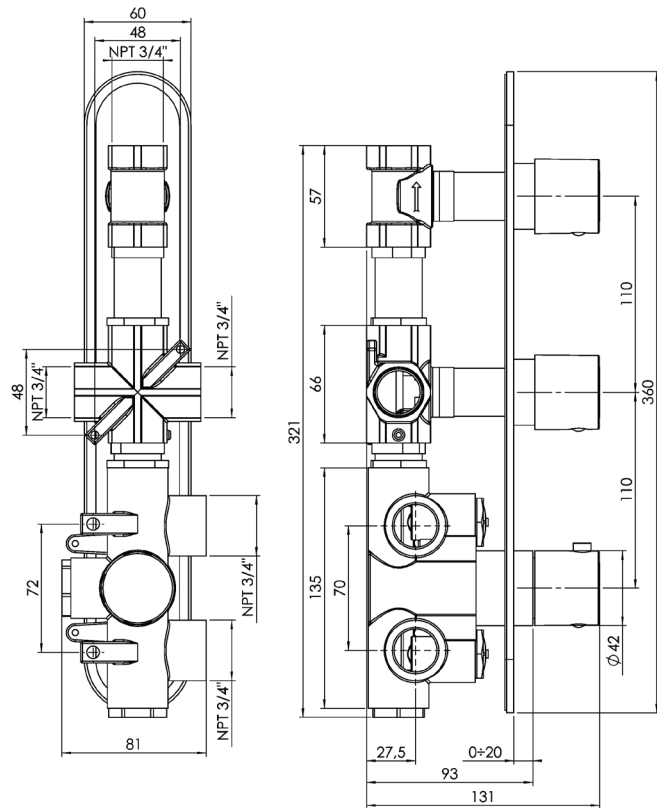

CaBano

Specs Sheet
Fiche technique

3 SIXTY #36SD30

Round Shower Design – 2 outlets
Système de douche design rond – 2 sorties

 .99 Chrome

#om013

3/4" Thermostatic with 2 flow controls

Can add independent flow control
Integrated service stops, filters & back-flow preventers
Rough-in can be mounted horizontally or vertically
13 GPM (49.2 L/min.)

3 Sixty #36013RT

Trim for rough-in om013

Order om013 rough-in separately
2³/₈" x 14¹/₈"

Finish: Chrome (#99)

#6018

18" shower arm with round flange

1/2" Male NPT inlet
Sliding flange

Finish: Chrome (#99)

#6024

10" round thin rain head

4 mm in thickness
Easy clean nozzles
High polished stainless steel
2.5 GPM (9.5 L/min.)

Finish: Chrome (#99)

#75149

Shower rail kit

Includes bar, hose and hand shower
3 position spray
Easy clean nozzles
2.5 GPM (9.5 L/min.)

Finish: Chrome (#99)

360 #6037

Round wall supply elbow

1/2" male NPT inlet
Sliding flange

Finish: Chrome (#99)