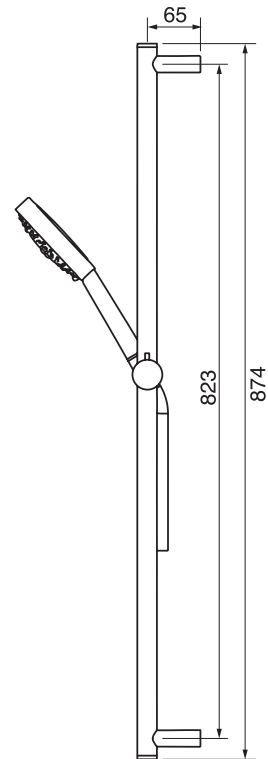

CaBano

Specs Sheet
Fiche technique

3 SIXTY #36SD30

Round Shower Design – 2 outlets
Système de douche design rond – 2 sorties

 .99 Chrome

#om013

3/4" Thermostatic with 2 flow controls

Can add independent flow control
Integrated service stops, filters & back-flow preventers
Rough-in can be mounted horizontally or vertically
13 GPM (49.2 L/min.)

3 Sixty #36013RT

Trim for rough-in om013

Order om013 rough-in separately
2³/₈" x 14¹/₈"

Finish: Chrome (#99)

#6018

18" shower arm with round flange

1/2" Male NPT inlet
Sliding flange

Finish: Chrome (#99)

#6024

10" round thin rain head

4 mm in thickness
Easy clean nozzles
High polished stainless steel
2.5 GPM (9.5 L/min.)

Finish: Chrome (#99)

#75149

Shower rail kit

Includes bar, hose and hand shower
3 position spray
Easy clean nozzles
2.5 GPM (9.5 L/min.)

Finish: Chrome (#99)

360 #6037

Round wall supply elbow

1/2" male NPT inlet
Sliding flange

Finish: Chrome (#99)