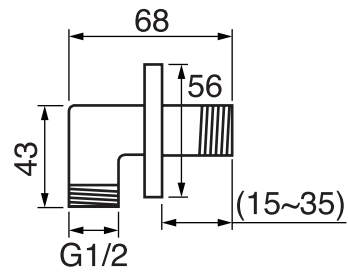

CaBano

Specs Sheet
Fiche technique

3 SIXTY #36SD30

Round Shower Design – 2 outlets
Système de douche design rond – 2 sorties

 .99 Chrome

#om013

3/4" Thermostatic with 2 flow controls

Can add independent flow control
Integrated service stops, filters & back-flow preventers
Rough-in can be mounted horizontally or vertically
13 GPM (49.2 L/min.)

3 Sixty #36013RT

Trim for rough-in om013

Order om013 rough-in separately
2³/₈" x 14¹/₈"

Finish: Chrome (#99)

#6018

18" shower arm with round flange

1/2" Male NPT inlet
Sliding flange

Finish: Chrome (#99)

#6024

10" round thin rain head

4 mm in thickness
Easy clean nozzles
High polished stainless steel
2.5 GPM (9.5 L/min.)

Finish: Chrome (#99)

#75149

Shower rail kit

Includes bar, hose and hand shower
3 position spray
Easy clean nozzles
2.5 GPM (9.5 L/min.)

Finish: Chrome (#99)

360 #6037

Round wall supply elbow

1/2" male NPT inlet
Sliding flange

Finish: Chrome (#99)