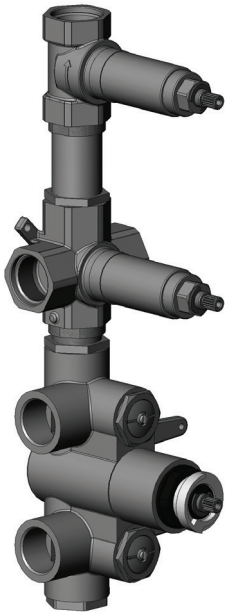

CaBano

Specs Sheet
Fiche technique

3 SIXTY #36SD30

Round Shower Design – 2 outlets
Système de douche design rond – 2 sorties

 .99 Chrome

#om013

3/4" Thermostatic with 2 flow controls

Can add independent flow control
Integrated service stops, filters & back-flow preventers
Rough-in can be mounted horizontally or vertically
13 GPM (49.2 L/min.)

3 Sixty #36013RT

Trim for rough-in om013

Order om013 rough-in separately
2³/₈" x 14¹/₈"

Finish: Chrome (#99)

#6018

18" shower arm with round flange

1/2" Male NPT inlet
Sliding flange

Finish: Chrome (#99)

#6024

10" round thin rain head

4 mm in thickness
Easy clean nozzles
High polished stainless steel
2.5 GPM (9.5 L/min.)

Finish: Chrome (#99)

#75149

Shower rail kit

Includes bar, hose and hand shower
3 position spray
Easy clean nozzles
2.5 GPM (9.5 L/min.)

Finish: Chrome (#99)

360 #6037

Round wall supply elbow

1/2" male NPT inlet
Sliding flange

Finish: Chrome (#99)