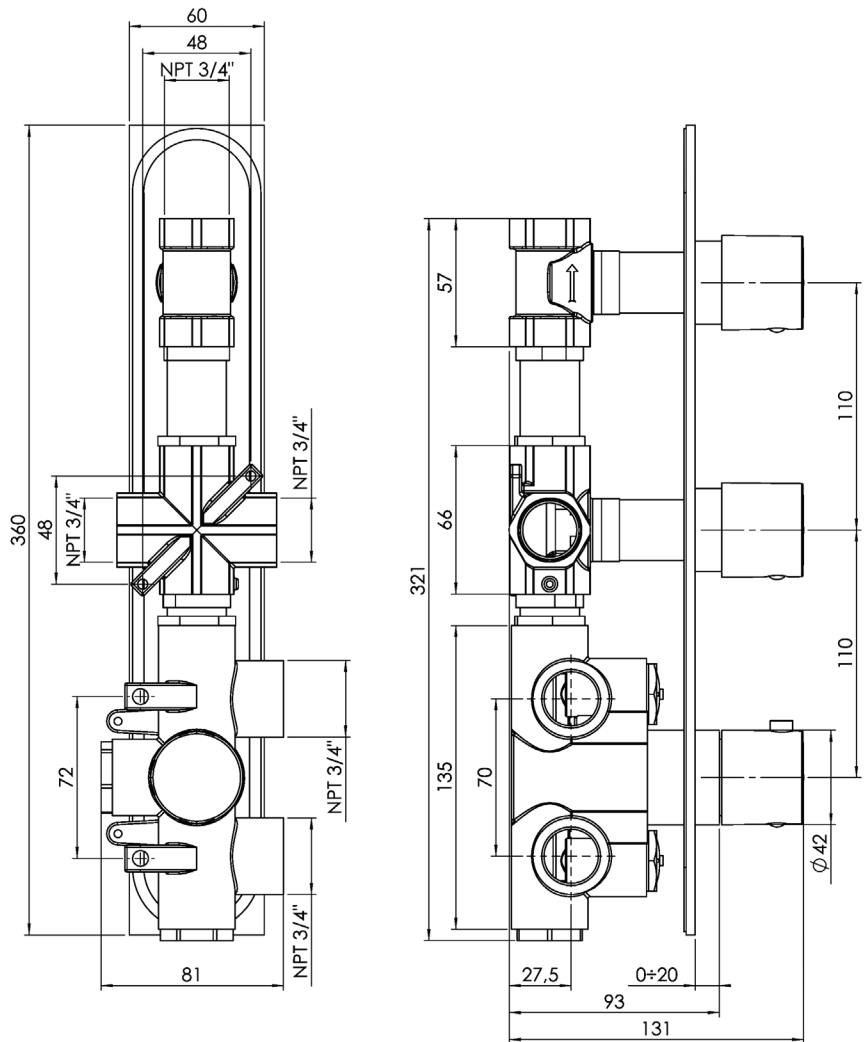

CaBano

Specs Sheet
Fiche technique

3 SIXTY #36SD30

Round Shower Design – 2 outlets
Système de douche design rond – 2 sorties

 .99 Chrome

#om013

3/4" Thermostatic with 2 flow controls

Can add independent flow control
Integrated service stops, filters & back-flow preventers
Rough-in can be mounted horizontally or vertically
13 GPM (49.2 L/min.)

3 Sixty #36013RT

Trim for rough-in om013

Order om013 rough-in separately
2³/₈" x 14¹/₈"

Finish: Chrome (#99)

#6018

18" shower arm with round flange

1/2" Male NPT inlet
Sliding flange

Finish: Chrome (#99)

#6024

10" round thin rain head

4 mm in thickness
Easy clean nozzles
High polished stainless steel
2.5 GPM (9.5 L/min.)

Finish: Chrome (#99)

#75149

Shower rail kit

Includes bar, hose and hand shower
3 position spray
Easy clean nozzles
2.5 GPM (9.5 L/min.)

Finish: Chrome (#99)

360 #6037

Round wall supply elbow

1/2" male NPT inlet
Sliding flange

Finish: Chrome (#99)