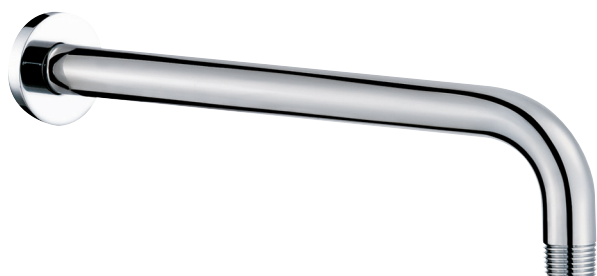

CaBano

Specs Sheet
Fiche technique

3 SIXTY #36SD30

Round Shower Design – 2 outlets
Système de douche design rond – 2 sorties

 .99 Chrome

#om013

3/4" Thermostatic with 2 flow controls

Can add independent flow control
Integrated service stops, filters & back-flow preventers
Rough-in can be mounted horizontally or vertically
13 GPM (49.2 L/min.)

3 Sixty #36013RT

Trim for rough-in om013

Order om013 rough-in separately
2³/₈" x 14¹/₈"

Finish: Chrome (#99)

#6018

18" shower arm with round flange

1/2" Male NPT inlet
Sliding flange

Finish: Chrome (#99)

#6024

10" round thin rain head

4 mm in thickness
Easy clean nozzles
High polished stainless steel
2.5 GPM (9.5 L/min.)

Finish: Chrome (#99)

#75149

Shower rail kit

Includes bar, hose and hand shower
3 position spray
Easy clean nozzles
2.5 GPM (9.5 L/min.)

Finish: Chrome (#99)

360 #6037

Round wall supply elbow

1/2" male NPT inlet
Sliding flange

Finish: Chrome (#99)