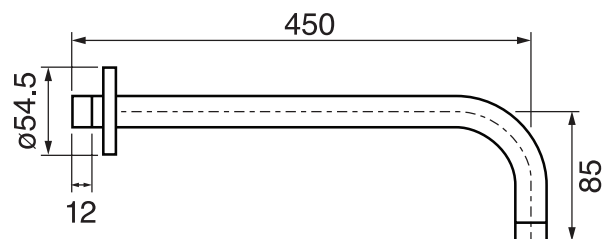

CaBano

Specs Sheet
Fiche technique

3 SIXTY #36SD30

Round Shower Design – 2 outlets
Système de douche design rond – 2 sorties

 .99 Chrome

#om013

3/4" Thermostatic with 2 flow controls

Can add independent flow control
Integrated service stops, filters & back-flow preventers
Rough-in can be mounted horizontally or vertically
13 GPM (49.2 L/min.)

3 Sixty #36013RT

Trim for rough-in om013

Order om013 rough-in separately
2³/₈" x 14¹/₈"

Finish: Chrome (#99)

#6018

18" shower arm with round flange

1/2" Male NPT inlet
Sliding flange

Finish: Chrome (#99)

#6024

10" round thin rain head

4 mm in thickness
Easy clean nozzles
High polished stainless steel
2.5 GPM (9.5 L/min.)

Finish: Chrome (#99)

#75149

Shower rail kit

Includes bar, hose and hand shower
3 position spray
Easy clean nozzles
2.5 GPM (9.5 L/min.)