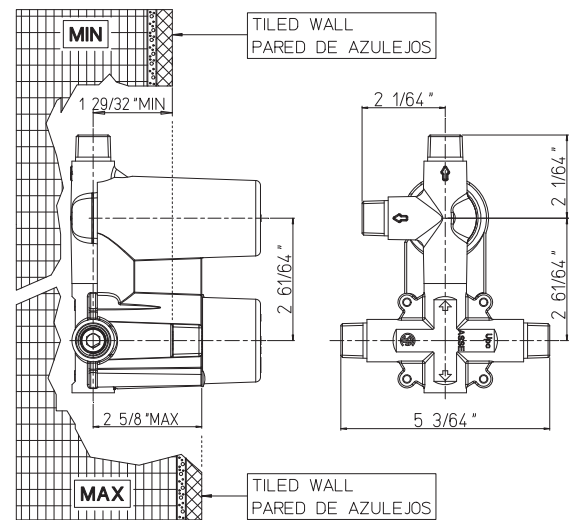

CaBano

Specs Sheet
Fiche technique

CITY #34SD58

Round Shower Design – 2 outlets
Système de douche design rond – 2 sorties

 .99 Chrome

#PBD50CC888

Pressure balance valve with push button diverter

- Integrated service stops, filters & back-flow preventers
- Easy control handle with temperature & flow control
- Can support two shower functions
- 5.6 GPM (21.2 L/min.)
- Extension kit available

City #34154T

Trim for rough-in PBD50CC888

Order PBD50CC888 rough-in separately
7¹/₂" diameter

Finish: Chrome (#99)

Razz #75147

Shower rail kit

Includes bar, hose and hand shower
3 position spray with massage
Easy clean nozzles
Flow restricted to 1.5 GPM (5.7 L/min.)

Finish: Matt Black (#175)

#6032

Round wall supply elbow

1/2" female inlet

Finish: Chrome (#99)

#4912

8" round tub spout

25mm diameter
1/2" male NPT inlet
Sliding flange