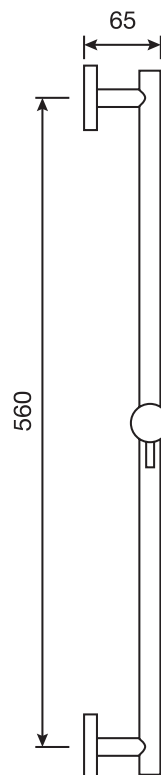

CaBano

Specs Sheet
Fiche technique

CITY #34SD58

Round Shower Design – 2 outlets
Système de douche design rond – 2 sorties

 .99 Chrome

#PBD50CC888

Pressure balance valve with push button diverter

- Integrated service stops, filters & back-flow preventers
- Easy control handle with temperature & flow control
- Can support two shower functions
- 5.6 GPM (21.2 L/min.)
- Extension kit available

City #34154T

Trim for rough-in PBD50CC888

Order PBD50CC888 rough-in separately
7¹/₂" diameter

Finish: Chrome (#99)

Razz #75147

Shower rail kit

Includes bar, hose and hand shower
3 position spray with massage
Easy clean nozzles
Flow restricted to 1.5 GPM (5.7 L/min.)

Finish: Matt Black (#175)

#6032

Round wall supply elbow

1/2" female inlet

Finish: Chrome (#99)

#4912

8" round tub spout

25mm diameter
1/2" male NPT inlet
Sliding flange