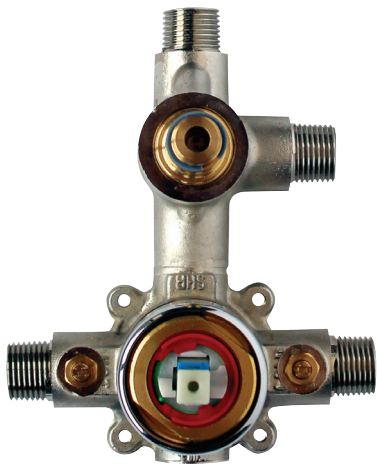

CaBano

Specs Sheet
Fiche technique

CITY #34SD58

Round Shower Design – 2 outlets
Système de douche design rond – 2 sorties

 .99 Chrome

#PBD50CC888

Pressure balance valve with push button diverter

- Integrated service stops, filters & back-flow preventers
- Easy control handle with temperature & flow control
- Can support two shower functions
- 5.6 GPM (21.2 L/min.)
- Extension kit available

City #34154T

Trim for rough-in PBD50CC888

Order PBD50CC888 rough-in separately
7¹/₂" diameter

Finish: Chrome (#99)

Razz #75147

Shower rail kit

Includes bar, hose and hand shower
3 position spray with massage
Easy clean nozzles
Flow restricted to 1.5 GPM (5.7 L/min.)

Finish: Matt Black (#175)

#6032

Round wall supply elbow

1/2" female inlet

Finish: Chrome (#99)

#4912

8" round tub spout

25mm diameter
1/2" male NPT inlet
Sliding flange

Finish: Chrome (#99)