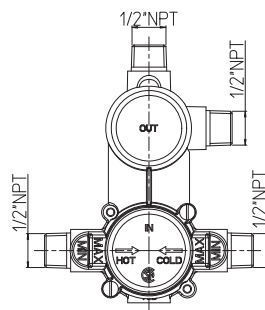

CaBano

Specs Sheet
Fiche technique

CITY #34SD58

Round Shower Design – 2 outlets
Système de douche design rond – 2 sorties

 .99 Chrome

#PBD50CC888

Pressure balance valve with push button diverter

- Integrated service stops, filters & back-flow preventers
- Easy control handle with temperature & flow control
- Can support two shower functions
- 5.6 GPM (21.2 L/min.)
- Extension kit available

City #34154T

Trim for rough-in PBD50CC888

Order PBD50CC888 rough-in separately
7¹/₂" diameter

Finish: Chrome (#99)

Razz #75147

Shower rail kit

Includes bar, hose and hand shower
3 position spray with massage
Easy clean nozzles
Flow restricted to 1.5 GPM (5.7 L/min.)

Finish: Matt Black (#175)

#6032

Round wall supply elbow

1/2" female inlet

Finish: Chrome (#99)

#4912

8" round tub spout

25mm diameter
1/2" male NPT inlet
Sliding flange