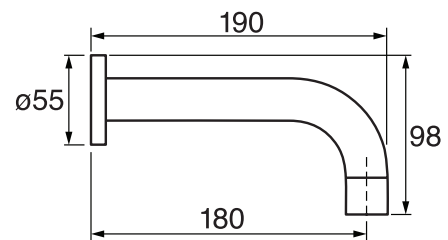

City #34154T

Trim for rough-in PBD50CC888

Order PBD50CC888 rough-in separately
7¹/₂" diameter

Finish: Chrome (#99)

Razz #75147

Shower rail kit

Includes bar, hose and hand shower
3 position spray with massage
Easy clean nozzles
Flow restricted to 1.5 GPM (5.7 L/min.)

Finish: Matt Black (#175)

#6032

Round wall supply elbow

1/2" female inlet

Finish: Chrome (#99)

#4912

8" round tub spout

25mm diameter
1/2" male NPT inlet
Sliding flange