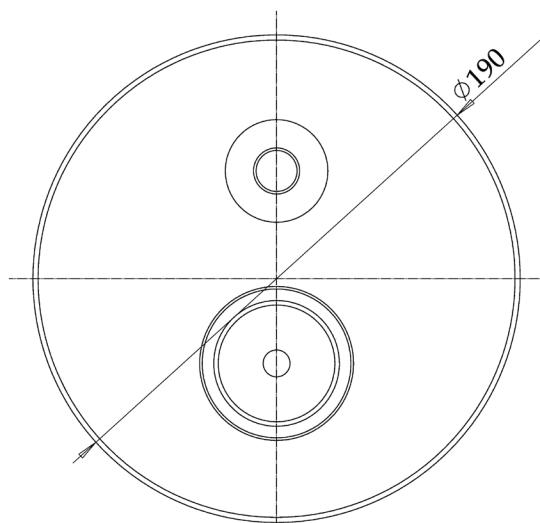

CaBano

Specs Sheet
Fiche technique

CITY #34SD58

Round Shower Design – 2 outlets
Système de douche design rond – 2 sorties

 .99 Chrome

#PBD50CC888

Pressure balance valve with push button diverter

- Integrated service stops, filters & back-flow preventers
- Easy control handle with temperature & flow control
- Can support two shower functions
- 5.6 GPM (21.2 L/min.)
- Extension kit available

City #34154T

Trim for rough-in PBD50CC888

Order PBD50CC888 rough-in separately
7¹/₂" diameter

Finish: Chrome (#99)

Razz #75147

Shower rail kit

Includes bar, hose and hand shower
3 position spray with massage
Easy clean nozzles
Flow restricted to 1.5 GPM (5.7 L/min.)

Finish: Matt Black (#175)

#6032

Round wall supply elbow

1/2" female inlet

Finish: Chrome (#99)

#4912

8" round tub spout

25mm diameter
1/2" male NPT inlet
Sliding flange