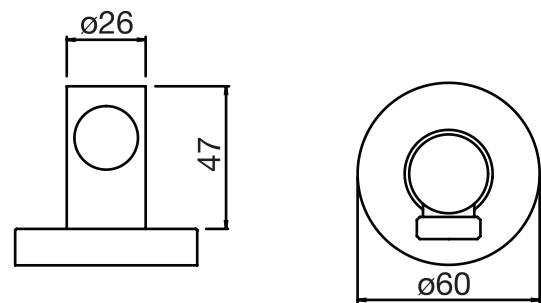

CaBano

Specs Sheet
Fiche technique

CITY #34SD58

Round Shower Design – 2 outlets
Système de douche design rond – 2 sorties

 .99 Chrome

#PBD50CC888

Pressure balance valve with push button diverter

- Integrated service stops, filters & back-flow preventers
- Easy control handle with temperature & flow control
- Can support two shower functions
- 5.6 GPM (21.2 L/min.)
- Extension kit available

City #34154T

Trim for rough-in PBD50CC888

Order PBD50CC888 rough-in separately
7¹/₂" diameter

Finish: Chrome (#99)

Razz #75147

Shower rail kit

Includes bar, hose and hand shower
3 position spray with massage
Easy clean nozzles
Flow restricted to 1.5 GPM (5.7 L/min.)

Finish: Matt Black (#175)

#6032

Round wall supply elbow

1/2" female inlet

Finish: Chrome (#99)

#4912

8" round tub spout

25mm diameter
1/2" male NPT inlet
Sliding flange