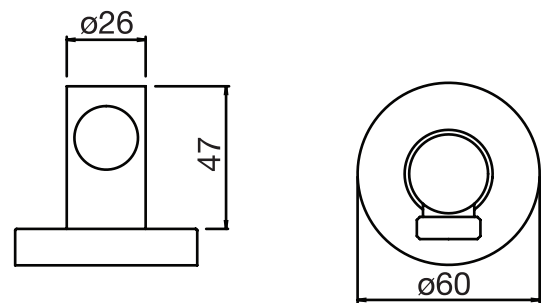

CaBano

Specs Sheet
Fiche technique

CITY #34SD57C

Round Shower Design – 2 outlets
Système de douche design rond – 2 sorties

 .99 Chrome

#PBD50CC888

Pressure balance valve with push button diverter

- Integrated service stops, filters & back-flow preventers
- Easy control handle with temperature & flow control
- Can support two shower functions
- 5.6 GPM (21.2 L/min.)
- Extension kit available

City #34154T

Trim for rough-in PBD50CC888

Order PBD50CC888 rough-in separately
7¹/₂" diameter

Finish: Chrome (#99)

#6006

6" ceiling arm with round flange

1/2" Male NPT inlet
Sliding flange

Finish: Chrome (#99)

#6026

8" round thin rain head

4 mm in thickness
Easy clean nozzles
High polished stainless steel
2.5 GPM (9.5 L/min.)

Finish: Chrome (#99)

Razz #75147

Shower rail kit

Includes bar, hose and hand shower
3 position spray with massage
Easy clean nozzles
Flow restricted to 1.5 GPM (5.7 L/min.)

Finish: Matt Black (#175)

#6032

Round wall supply elbow

1/2" female inlet

Finish: Chrome (#99)