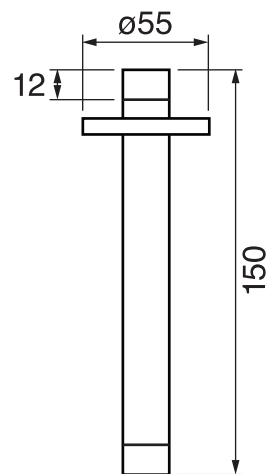

CaBano

Specs Sheet
Fiche technique

CITY #34SD57C

Round Shower Design – 2 outlets
Système de douche design rond – 2 sorties

 .99 Chrome

#PBD50CC888

Pressure balance valve with push button diverter

- Integrated service stops, filters & back-flow preventers
- Easy control handle with temperature & flow control
- Can support two shower functions
- 5.6 GPM (21.2 L/min.)
- Extension kit available

City #34154T

Trim for rough-in PBD50CC888

Order PBD50CC888 rough-in separately
7¹/₂" diameter

Finish: Chrome (#99)

#6006

6" ceiling arm with round flange

1/2" Male NPT inlet
Sliding flange

Finish: Chrome (#99)

#6026

8" round thin rain head

4 mm in thickness
Easy clean nozzles
High polished stainless steel
2.5 GPM (9.5 L/min.)

Finish: Chrome (#99)

Razz #75147

Shower rail kit

Includes bar, hose and hand shower
3 position spray with massage
Easy clean nozzles
Flow restricted to 1.5 GPM (5.7 L/min.)