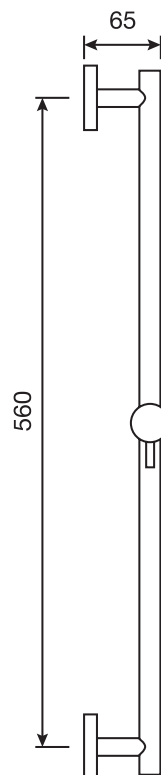

CaBano

Specs Sheet
Fiche technique

CITY #34SD57C

Round Shower Design – 2 outlets
Système de douche design rond – 2 sorties

 .99 Chrome

#PBD50CC888

Pressure balance valve with push button diverter

- Integrated service stops, filters & back-flow preventers
- Easy control handle with temperature & flow control
- Can support two shower functions
- 5.6 GPM (21.2 L/min.)
- Extension kit available

City #34154T

Trim for rough-in PBD50CC888

Order PBD50CC888 rough-in separately
7¹/₂" diameter

Finish: Chrome (#99)

#6006

6" ceiling arm with round flange

1/2" Male NPT inlet
Sliding flange

Finish: Chrome (#99)

#6026

8" round thin rain head

4 mm in thickness
Easy clean nozzles
High polished stainless steel
2.5 GPM (9.5 L/min.)

Finish: Chrome (#99)

Razz #75147

Shower rail kit

Includes bar, hose and hand shower
3 position spray with massage
Easy clean nozzles
Flow restricted to 1.5 GPM (5.7 L/min.)

Finish: Matt Black (#175)

#6032

Round wall supply elbow

1/2" female inlet

Finish: Chrome (#99)