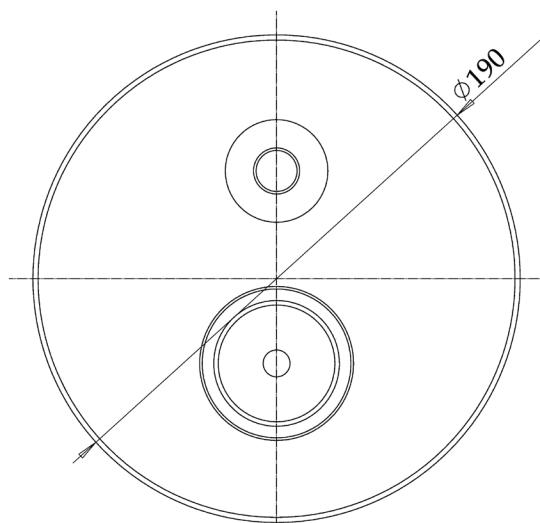

CaBano

Specs Sheet
Fiche technique

CITY #34SD57C

Round Shower Design – 2 outlets
Système de douche design rond – 2 sorties

 .99 Chrome

#PBD50CC888

Pressure balance valve with push button diverter

- Integrated service stops, filters & back-flow preventers
- Easy control handle with temperature & flow control
- Can support two shower functions
- 5.6 GPM (21.2 L/min.)
- Extension kit available

City #34154T

Trim for rough-in PBD50CC888

Order PBD50CC888 rough-in separately
7¹/₂" diameter

Finish: Chrome (#99)

#6006

6" ceiling arm with round flange

1/2" Male NPT inlet
Sliding flange

Finish: Chrome (#99)

#6026

8" round thin rain head

4 mm in thickness
Easy clean nozzles
High polished stainless steel
2.5 GPM (9.5 L/min.)

Finish: Chrome (#99)

Razz #75147

Shower rail kit

Includes bar, hose and hand shower
3 position spray with massage
Easy clean nozzles
Flow restricted to 1.5 GPM (5.7 L/min.)