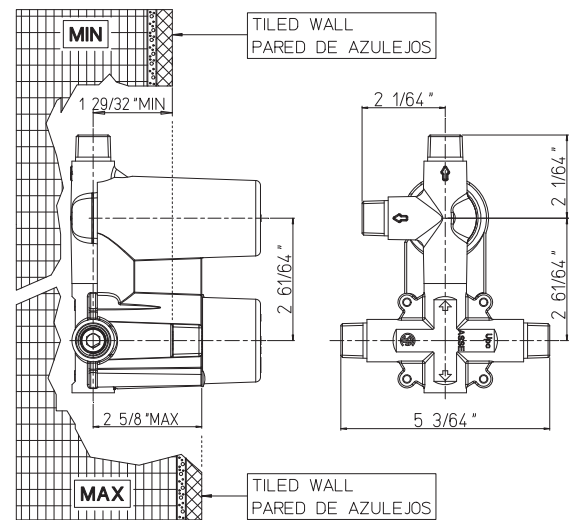

CaBano

Specs Sheet
Fiche technique

CITY #34SD57C

Round Shower Design – 2 outlets
Système de douche design rond – 2 sorties

 .99 Chrome

#PBD50CC888

Pressure balance valve with push button diverter

- Integrated service stops, filters & back-flow preventers
- Easy control handle with temperature & flow control
- Can support two shower functions
- 5.6 GPM (21.2 L/min.)
- Extension kit available

City #34154T

Trim for rough-in PBD50CC888

Order PBD50CC888 rough-in separately
7¹/₂" diameter

Finish: Chrome (#99)

#6006

6" ceiling arm with round flange

1/2" Male NPT inlet
Sliding flange

Finish: Chrome (#99)

#6026

8" round thin rain head

4 mm in thickness
Easy clean nozzles
High polished stainless steel
2.5 GPM (9.5 L/min.)

Finish: Chrome (#99)

Razz #75147

Shower rail kit

Includes bar, hose and hand shower
3 position spray with massage
Easy clean nozzles
Flow restricted to 1.5 GPM (5.7 L/min.)

Finish: Matt Black (#175)

#6032

Round wall supply elbow

1/2" female inlet

Finish: Chrome (#99)