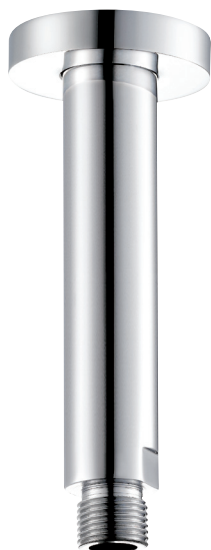

CaBano

Specs Sheet
Fiche technique

CITY #34SD57C

Round Shower Design – 2 outlets
Système de douche design rond – 2 sorties

 .99 Chrome

#PBD50CC888

Pressure balance valve with push button diverter

- Integrated service stops, filters & back-flow preventers
- Easy control handle with temperature & flow control
- Can support two shower functions
- 5.6 GPM (21.2 L/min.)
- Extension kit available

City #34154T

Trim for rough-in PBD50CC888

Order PBD50CC888 rough-in separately
7¹/₂" diameter

Finish: Chrome (#99)

#6006

6" ceiling arm with round flange

1/2" Male NPT inlet
Sliding flange

Finish: Chrome (#99)

#6026

8" round thin rain head

4 mm in thickness
Easy clean nozzles
High polished stainless steel
2.5 GPM (9.5 L/min.)

Finish: Chrome (#99)

Razz #75147

Shower rail kit

Includes bar, hose and hand shower
3 position spray with massage
Easy clean nozzles
Flow restricted to 1.5 GPM (5.7 L/min.)

Finish: Matt Black (#175)

#6032

Round wall supply elbow

1/2" female inlet

Finish: Chrome (#99)