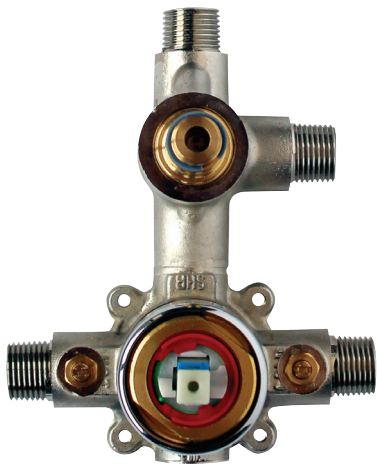

CaBano

Specs Sheet
Fiche technique

CITY #34SD57C

Round Shower Design – 2 outlets
Système de douche design rond – 2 sorties

 .99 Chrome

#PBD50CC888

Pressure balance valve with push button diverter

- Integrated service stops, filters & back-flow preventers
- Easy control handle with temperature & flow control
- Can support two shower functions
- 5.6 GPM (21.2 L/min.)
- Extension kit available

City #34154T

Trim for rough-in PBD50CC888

Order PBD50CC888 rough-in separately
7¹/₂" diameter

Finish: Chrome (#99)

#6006

6" ceiling arm with round flange

1/2" Male NPT inlet
Sliding flange

Finish: Chrome (#99)

#6026

8" round thin rain head

4 mm in thickness
Easy clean nozzles
High polished stainless steel
2.5 GPM (9.5 L/min.)

Finish: Chrome (#99)

Razz #75147

Shower rail kit

Includes bar, hose and hand shower
3 position spray with massage
Easy clean nozzles
Flow restricted to 1.5 GPM (5.7 L/min.)

Finish: Matt Black (#175)

#6032

Round wall supply elbow

1/2" female inlet

Finish: Chrome (#99)