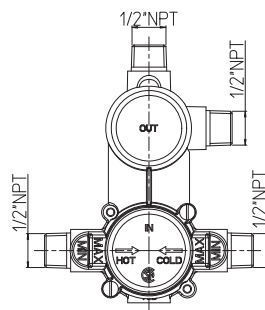

CaBano

Specs Sheet
Fiche technique

CITY #34SD57C

Round Shower Design – 2 outlets
Système de douche design rond – 2 sorties

 .99 Chrome

#PBD50CC888

Pressure balance valve with push button diverter

- Integrated service stops, filters & back-flow preventers
- Easy control handle with temperature & flow control
- Can support two shower functions
- 5.6 GPM (21.2 L/min.)
- Extension kit available

City #34154T

Trim for rough-in PBD50CC888

Order PBD50CC888 rough-in separately
7¹/₂" diameter

Finish: Chrome (#99)

#6006

6" ceiling arm with round flange

1/2" Male NPT inlet
Sliding flange

Finish: Chrome (#99)

#6026

8" round thin rain head

4 mm in thickness
Easy clean nozzles
High polished stainless steel
2.5 GPM (9.5 L/min.)

Finish: Chrome (#99)

Razz #75147

Shower rail kit

Includes bar, hose and hand shower
3 position spray with massage
Easy clean nozzles
Flow restricted to 1.5 GPM (5.7 L/min.)

Finish: Matt Black (#175)

#6032

Round wall supply elbow

1/2" female inlet

Finish: Chrome (#99)