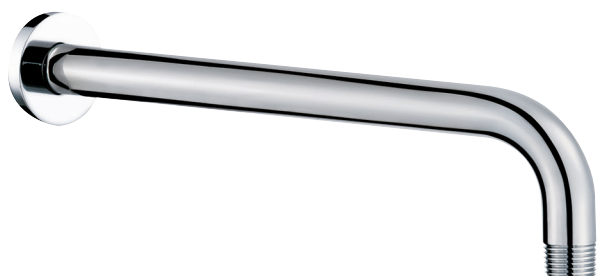

CaBano

Specs Sheet
Fiche technique

CITY #34SD57

Round Shower Design – 2 outlets
Système de douche design rond – 2 sorties

 .99 Chrome

#PBD50CC888

Pressure balance valve with push button diverter

- Integrated service stops, filters & back-flow preventers
- Easy control handle with temperature & flow control
- Can support two shower functions
- 5.6 GPM (21.2 L/min.)
- Extension kit available

City #34154T

Trim for rough-in PBD50CC888

Order PBD50CC888 rough-in separately
7¹/₂" diameter

Finish: Chrome (#99)

#6018

18" shower arm with round flange

1/2" Male NPT inlet
Sliding flange

Finish: Chrome (#99)

#6026

8" round thin rain head

4 mm in thickness
Easy clean nozzles
High polished stainless steel
2.5 GPM (9.5 L/min.)

Finish: Chrome (#99)

Razz #75147

Shower rail kit

Includes bar, hose and hand shower
3 position spray with massage
Easy clean nozzles
Flow restricted to 1.5 GPM (5.7 L/min.)

Finish: Matt Black (#175)

#6032

Round wall supply elbow

1/2" female inlet

Finish: Chrome (#99)