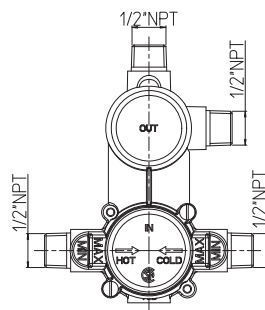

CaBano

Specs Sheet
Fiche technique

CITY #34SD57

Round Shower Design – 2 outlets
Système de douche design rond – 2 sorties

 .99 Chrome

#PBD50CC888

Pressure balance valve with push button diverter

- Integrated service stops, filters & back-flow preventers
- Easy control handle with temperature & flow control
- Can support two shower functions
- 5.6 GPM (21.2 L/min.)
- Extension kit available

City #34154T

Trim for rough-in PBD50CC888

Order PBD50CC888 rough-in separately
7¹/₂" diameter

Finish: Chrome (#99)

#6018

18" shower arm with round flange

1/2" Male NPT inlet
Sliding flange

Finish: Chrome (#99)

#6026

8" round thin rain head

4 mm in thickness
Easy clean nozzles
High polished stainless steel
2.5 GPM (9.5 L/min.)

Finish: Chrome (#99)

Razz #75147

Shower rail kit

Includes bar, hose and hand shower
3 position spray with massage
Easy clean nozzles
Flow restricted to 1.5 GPM (5.7 L/min.)

Finish: Matt Black (#175)

#6032

Round wall supply elbow

1/2" female inlet

Finish: Chrome (#99)