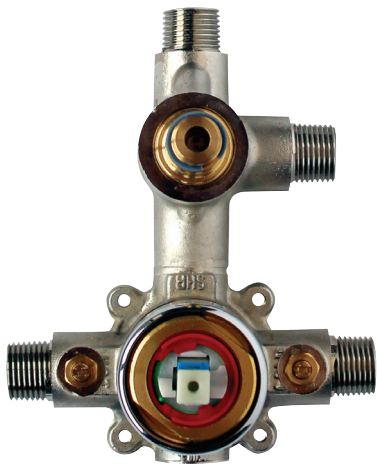

CaBano

Specs Sheet
Fiche technique

CITY #34SD57

Round Shower Design – 2 outlets
Système de douche design rond – 2 sorties

 .99 Chrome

#PBD50CC888

Pressure balance valve with push button diverter

- Integrated service stops, filters & back-flow preventers
- Easy control handle with temperature & flow control
- Can support two shower functions
- 5.6 GPM (21.2 L/min.)
- Extension kit available

City #34154T

Trim for rough-in PBD50CC888

Order PBD50CC888 rough-in separately
7¹/₂" diameter

Finish: Chrome (#99)

#6018

18" shower arm with round flange

1/2" Male NPT inlet
Sliding flange

Finish: Chrome (#99)

#6026

8" round thin rain head

4 mm in thickness
Easy clean nozzles
High polished stainless steel
2.5 GPM (9.5 L/min.)

Finish: Chrome (#99)

Razz #75147

Shower rail kit

Includes bar, hose and hand shower
3 position spray with massage
Easy clean nozzles
Flow restricted to 1.5 GPM (5.7 L/min.)

Finish: Matt Black (#175)

#6032

Round wall supply elbow

1/2" female inlet

Finish: Chrome (#99)