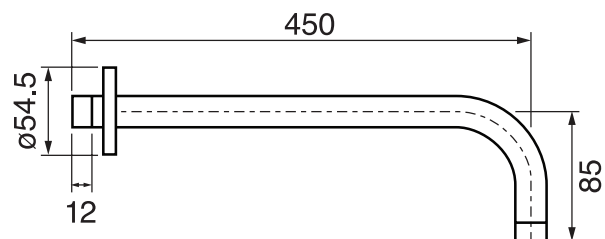

CaBano

Specs Sheet
Fiche technique

CITY #34SD57

Round Shower Design – 2 outlets
Système de douche design rond – 2 sorties

 .99 Chrome

#PBD50CC888

Pressure balance valve with push button diverter

- Integrated service stops, filters & back-flow preventers
- Easy control handle with temperature & flow control
- Can support two shower functions
- 5.6 GPM (21.2 L/min.)
- Extension kit available

City #34154T

Trim for rough-in PBD50CC888

Order PBD50CC888 rough-in separately
7¹/₂" diameter

Finish: Chrome (#99)

#6018

18" shower arm with round flange

1/2" Male NPT inlet
Sliding flange

Finish: Chrome (#99)

#6026

8" round thin rain head

4 mm in thickness
Easy clean nozzles
High polished stainless steel
2.5 GPM (9.5 L/min.)

Finish: Chrome (#99)

Razz #75147

Shower rail kit

Includes bar, hose and hand shower
3 position spray with massage
Easy clean nozzles
Flow restricted to 1.5 GPM (5.7 L/min.)