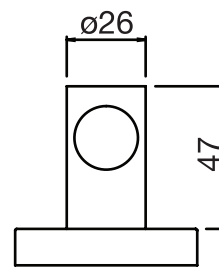

CaBano

Specs Sheet
Fiche technique

CITY #34SD57

Round Shower Design – 2 outlets
Système de douche design rond – 2 sorties

 .99 Chrome

#PBD50CC888

Pressure balance valve with push button diverter

- Integrated service stops, filters & back-flow preventers
- Easy control handle with temperature & flow control
- Can support two shower functions
- 5.6 GPM (21.2 L/min.)
- Extension kit available

City #34154T

Trim for rough-in PBD50CC888

Order PBD50CC888 rough-in separately
7¹/₂" diameter

Finish: Chrome (#99)

#6018

18" shower arm with round flange

1/2" Male NPT inlet
Sliding flange

Finish: Chrome (#99)

#6026

8" round thin rain head

4 mm in thickness
Easy clean nozzles
High polished stainless steel
2.5 GPM (9.5 L/min.)

Finish: Chrome (#99)

Razz #75147

Shower rail kit

Includes bar, hose and hand shower
3 position spray with massage
Easy clean nozzles
Flow restricted to 1.5 GPM (5.7 L/min.)

Finish: Matt Black (#175)

#6032

Round wall supply elbow

1/2" female inlet

Finish: Chrome (#99)