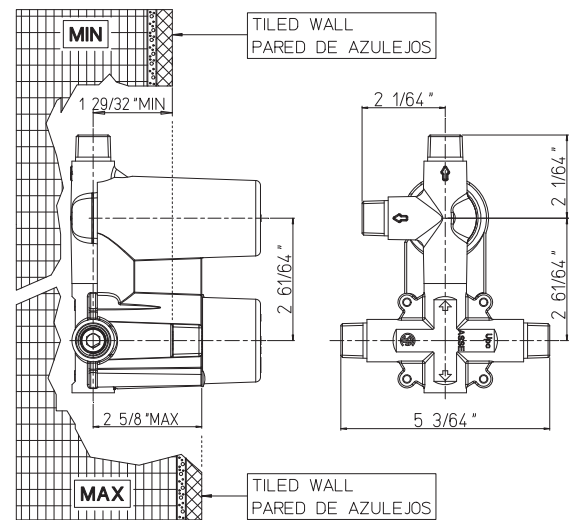

CaBano

Specs Sheet
Fiche technique

CITY #34SD57

Round Shower Design – 2 outlets
Système de douche design rond – 2 sorties

 .99 Chrome

#PBD50CC888

Pressure balance valve with push button diverter

- Integrated service stops, filters & back-flow preventers
- Easy control handle with temperature & flow control
- Can support two shower functions
- 5.6 GPM (21.2 L/min.)
- Extension kit available

City #34154T

Trim for rough-in PBD50CC888

Order PBD50CC888 rough-in separately
7¹/₂" diameter

Finish: Chrome (#99)

#6018

18" shower arm with round flange

1/2" Male NPT inlet
Sliding flange

Finish: Chrome (#99)

#6026

8" round thin rain head

4 mm in thickness
Easy clean nozzles
High polished stainless steel
2.5 GPM (9.5 L/min.)

Finish: Chrome (#99)

Razz #75147

Shower rail kit

Includes bar, hose and hand shower
3 position spray with massage
Easy clean nozzles
Flow restricted to 1.5 GPM (5.7 L/min.)

Finish: Matt Black (#175)

#6032

Round wall supply elbow

1/2" female inlet

Finish: Chrome (#99)