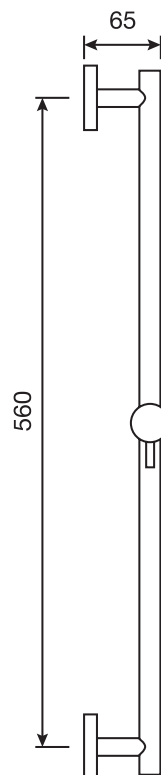

CaBano

Specs Sheet
Fiche technique

CITY #34SD57

Round Shower Design – 2 outlets
Système de douche design rond – 2 sorties

 .99 Chrome

#PBD50CC888

Pressure balance valve with push button diverter

- Integrated service stops, filters & back-flow preventers
- Easy control handle with temperature & flow control
- Can support two shower functions
- 5.6 GPM (21.2 L/min.)
- Extension kit available

City #34154T

Trim for rough-in PBD50CC888

Order PBD50CC888 rough-in separately
7¹/₂" diameter

Finish: Chrome (#99)

#6018

18" shower arm with round flange

1/2" Male NPT inlet
Sliding flange

Finish: Chrome (#99)

#6026

8" round thin rain head

4 mm in thickness
Easy clean nozzles
High polished stainless steel
2.5 GPM (9.5 L/min.)

Finish: Chrome (#99)

Razz #75147

Shower rail kit

Includes bar, hose and hand shower
3 position spray with massage
Easy clean nozzles
Flow restricted to 1.5 GPM (5.7 L/min.)

Finish: Matt Black (#175)

#6032

Round wall supply elbow

1/2" female inlet

Finish: Chrome (#99)