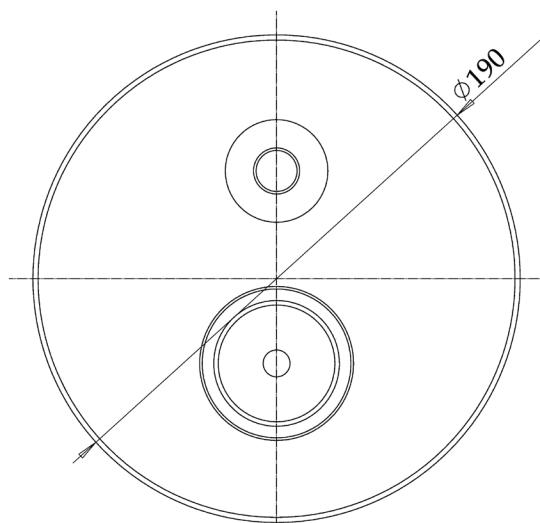

CaBano

Specs Sheet
Fiche technique

CITY #34SD57

Round Shower Design – 2 outlets
Système de douche design rond – 2 sorties

 .99 Chrome

#PBD50CC888

Pressure balance valve with push button diverter

- Integrated service stops, filters & back-flow preventers
- Easy control handle with temperature & flow control
- Can support two shower functions
- 5.6 GPM (21.2 L/min.)
- Extension kit available

City #34154T

Trim for rough-in PBD50CC888

Order PBD50CC888 rough-in separately
7¹/₂" diameter

Finish: Chrome (#99)

#6018

18" shower arm with round flange

1/2" Male NPT inlet
Sliding flange

Finish: Chrome (#99)

#6026

8" round thin rain head

4 mm in thickness
Easy clean nozzles
High polished stainless steel
2.5 GPM (9.5 L/min.)

Finish: Chrome (#99)

Razz #75147

Shower rail kit

Includes bar, hose and hand shower
3 position spray with massage
Easy clean nozzles
Flow restricted to 1.5 GPM (5.7 L/min.)