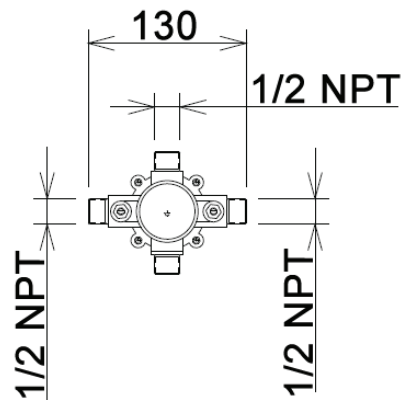

CaBano

Specs Sheet
Fiche technique

CITY #34SD55

Round Shower Design – 1 outlet
Système de douche design rond – 1 sortie

 .99 Chrome

#PB78697

Pressure balance valve

Integrated service stops, filters & back-flow preventers
Easy control handle with temperature & flow control
Bottom outlet to be used with spout only
5.6 GPM (21.2 L/min.)
Extension kit available

City #34150T

Trim for rough-in PB78697

Order PB78697 rough-in separately
7¹/₂" diameter

Finish: Chrome (#99)

Sky 100 #6011

Shower head and arm

Large diameter face – 4"
Easy clean nozzles
3 position spray with massage
2.2 GPM (8.3 L/min.)