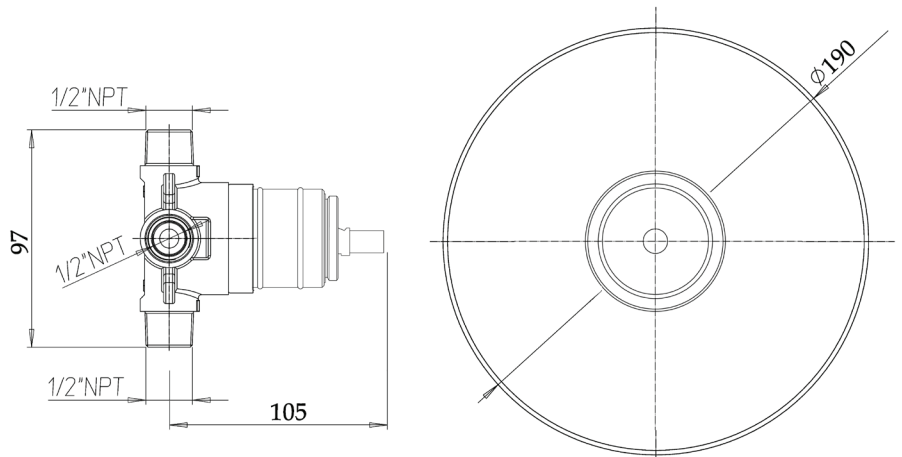

CaBano

Specs Sheet
Fiche technique

CITY #34SD55

Round Shower Design – 1 outlet
Système de douche design rond – 1 sortie

 .99 Chrome

#PB78697

Pressure balance valve

Integrated service stops, filters & back-flow preventers
Easy control handle with temperature & flow control
Bottom outlet to be used with spout only
5.6 GPM (21.2 L/min.)
Extension kit available

City #34150T

Trim for rough-in PB78697

Order PB78697 rough-in separately
7¹/₂" diameter

Finish: Chrome (#99)

Sky 100 #6011

Shower head and arm

Large diameter face – 4"
Easy clean nozzles
3 position spray with massage
2.2 GPM (8.3 L/min.)