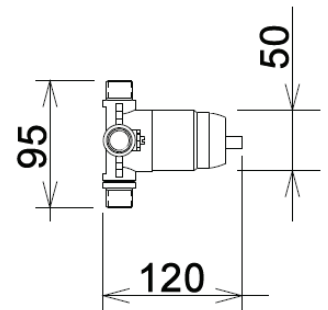

CaBano

Specs Sheet
Fiche technique

CITY #34SD55

Round Shower Design – 1 outlet
Système de douche design rond – 1 sortie

 .99 Chrome

#PB78697

Pressure balance valve

Integrated service stops, filters & back-flow preventers
Easy control handle with temperature & flow control
Bottom outlet to be used with spout only
5.6 GPM (21.2 L/min.)
Extension kit available

City #34150T

Trim for rough-in PB78697

Order PB78697 rough-in separately
7¹/₂" diameter

Finish: Chrome (#99)

Sky 100 #6011

Shower head and arm

Large diameter face – 4"
Easy clean nozzles
3 position spray with massage
2.2 GPM (8.3 L/min.)