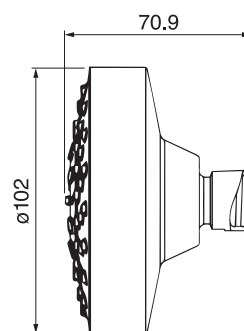

CaBano

Specs Sheet
Fiche technique

CITY #34SD55

Round Shower Design – 1 outlet
Système de douche design rond – 1 sortie

 .99 Chrome

#PB78697

Pressure balance valve

Integrated service stops, filters & back-flow preventers
Easy control handle with temperature & flow control
Bottom outlet to be used with spout only
5.6 GPM (21.2 L/min.)
Extension kit available

City #34150T

Trim for rough-in PB78697

Order PB78697 rough-in separately
7¹/₂" diameter

Finish: Chrome (#99)

Sky 100 #6011

Shower head and arm

Large diameter face – 4"
Easy clean nozzles
3 position spray with massage
2.2 GPM (8.3 L/min.)