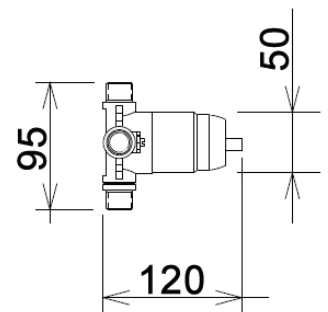

## CITY #34SD53

Round Shower Design – 2 outlets  
Système de douche design rond – 2 sorties

 .99 Chrome

## #PB78697

Pressure balance valve

Integrated service stops, filters & back-flow preventers  
Easy control handle with temperature & flow control  
Bottom outlet to be used with spout only  
5.6 GPM (21.2 L/min.)  
Extension kit available

## City #34150T

Trim for rough-in PB78697

Order PB78697 rough-in separately  
7<sup>1</sup>/<sub>2</sub>" diameter

Finish: Chrome (#99)

## Sky 100 #6011

Shower head and arm

Large diameter face – 4"  
Easy clean nozzles  
3 position spray with massage  
2.2 GPM (8.3 L/min.)

Finish: Chrome (#99)