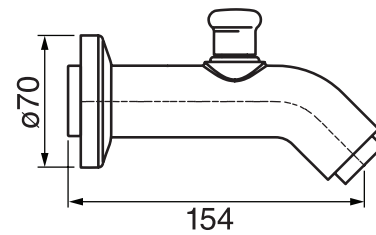

## City #34150T

Trim for rough-in PB78697

Order PB78697 rough-in separately  
7<sup>1</sup>/<sub>2</sub>" diameter

Finish: Chrome (#99)

## Sky 100 #6011

Shower head and arm

Large diameter face – 4"  
Easy clean nozzles  
3 position spray with massage  
2.2 GPM (8.3 L/min.)

Finish: Chrome (#99)

## #4920

Diverter tub spout

1/2" female inlet  
Sliding flange  
No aerator

Finish: Chrome (#99)