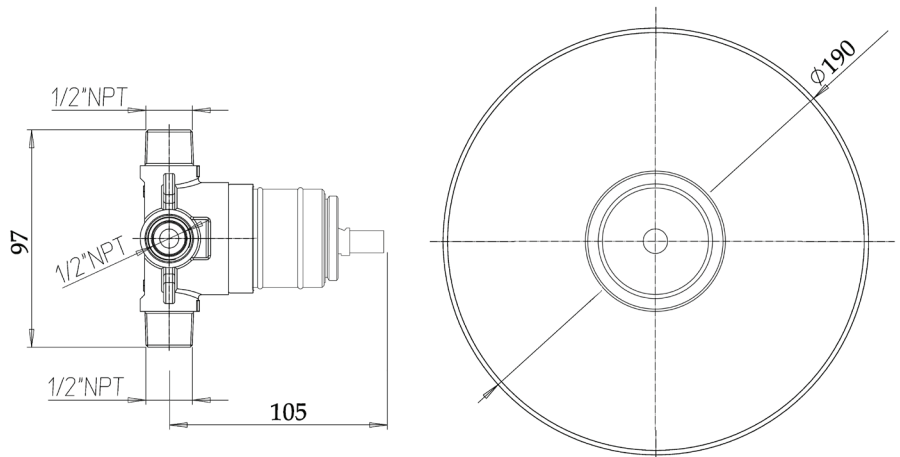

## CITY #34SD53

Round Shower Design – 2 outlets  
Système de douche design rond – 2 sorties

 .99 Chrome

## #PB78697

Pressure balance valve

Integrated service stops, filters & back-flow preventers  
Easy control handle with temperature & flow control  
Bottom outlet to be used with spout only  
5.6 GPM (21.2 L/min.)  
Extension kit available

## City #34150T

Trim for rough-in PB78697

Order PB78697 rough-in separately  
7<sup>1</sup>/<sub>2</sub>" diameter

Finish: Chrome (#99)

## Sky 100 #6011

Shower head and arm

Large diameter face – 4"  
Easy clean nozzles  
3 position spray with massage  
2.2 GPM (8.3 L/min.)

Finish: Chrome (#99)