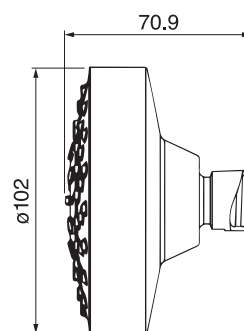

## #PB78697

Pressure balance valve

Integrated service stops, filters & back-flow preventers  
Easy control handle with temperature & flow control  
Bottom outlet to be used with spout only  
5.6 GPM (21.2 L/min.)  
Extension kit available

## City #34150T

Trim for rough-in PB78697

Order PB78697 rough-in separately  
7<sup>1</sup>/<sub>2</sub>" diameter

Finish: Chrome (#99)

## Sky 100 #6011

Shower head and arm

Large diameter face – 4"  
Easy clean nozzles  
3 position spray with massage  
2.2 GPM (8.3 L/min.)

Finish: Chrome (#99)