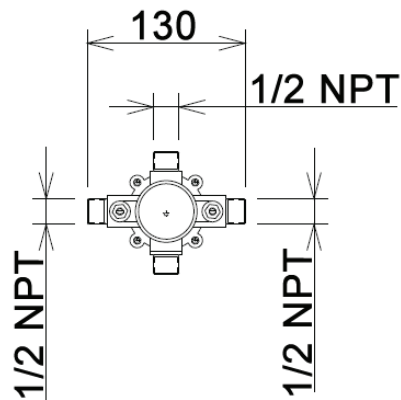

## CITY #34SD53

Round Shower Design – 2 outlets  
Système de douche design rond – 2 sorties

 .99 Chrome

## #PB78697

Pressure balance valve

Integrated service stops, filters & back-flow preventers  
Easy control handle with temperature & flow control  
Bottom outlet to be used with spout only  
5.6 GPM (21.2 L/min.)  
Extension kit available

## City #34150T

Trim for rough-in PB78697

Order PB78697 rough-in separately  
7<sup>1</sup>/<sub>2</sub>" diameter

Finish: Chrome (#99)

## Sky 100 #6011

Shower head and arm

Large diameter face – 4"  
Easy clean nozzles  
3 position spray with massage  
2.2 GPM (8.3 L/min.)

Finish: Chrome (#99)