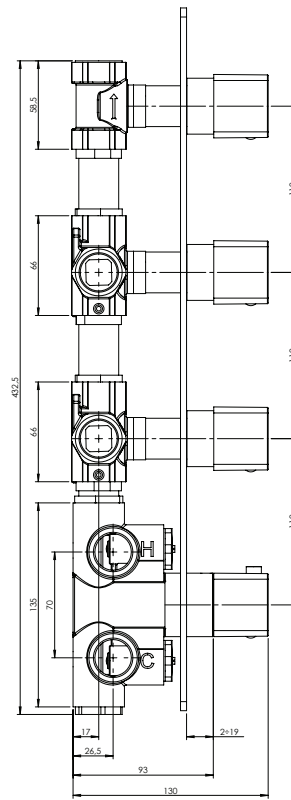

## ARONA #33SD33C

Square Shower Design – 3 outlets  
Système de douche design carré – 3 sorties

 .99 Chrome

## #om014

3/4" Thermostatic with 3 flow controls

Can add independent flow control  
 Integrated service stops, filters & back-flow preventers  
 13 GPM (49.2 L/min.)

## Arona #33014T

Trim for rough-in om014

Order om014 rough-in separately  
2<sup>3</sup>/<sub>8</sub>" x 1<sup>8</sup>/<sub>4</sub>"

Finish: Chrome (#99)

## Kuky #6063

Square with rounded corners rain head

15 mm in thickness  
Easy clean nozzles  
ABS chrome plated  
2.5 GPM (9.5 L/min.)

Finish: Chrome (#99)