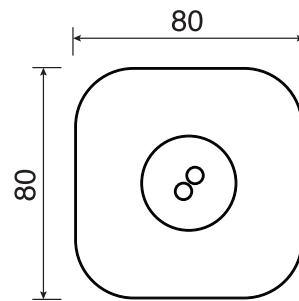

Spin #6148

Body spray

1.5 GPM (5.7 L/min.)

Finish: Chrome (#99)