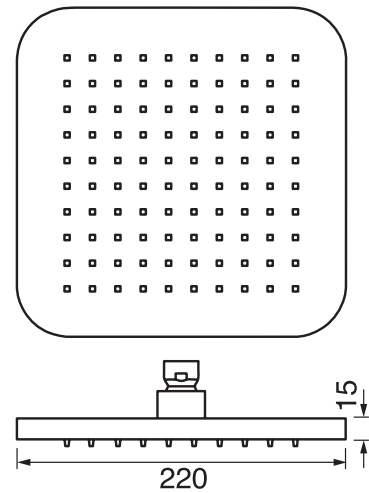

## Arona #33014T

Trim for rough-in om014

Order om014 rough-in separately  
2<sup>3</sup>/<sub>8</sub>" x 1<sup>8</sup>/<sub>4</sub>"

Finish: Chrome (#99)

## #6007

6" ceiling arm with square flange

1/2" Male NPT inlet  
Sliding flange

Finish: Chrome (#99)

## Kuky #6063

Square with rounded corners rain head

15 mm in thickness  
Easy clean nozzles  
ABS chrome plated  
2.5 GPM (9.5 L/min.)

Finish: Chrome (#99)