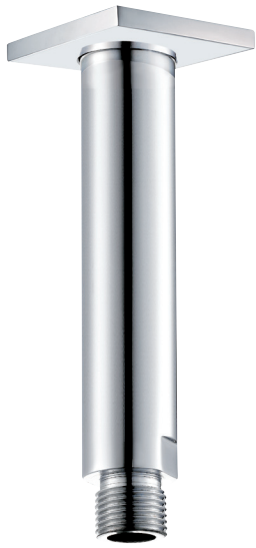

## ARONA #33SD33C

Square Shower Design – 3 outlets  
Système de douche design carré – 3 sorties

 .99 Chrome

## Arona #33014T

Trim for rough-in om014

Order om014 rough-in separately  
2<sup>3</sup>/<sub>8</sub>" x 1<sup>8</sup>/<sub>4</sub>"

Finish: Chrome (#99)

## #6007

6" ceiling arm with square flange

1/2" Male NPT inlet  
Sliding flange

Finish: Chrome (#99)

## Kuky #6063

Square with rounded corners rain head

15 mm in thickness  
Easy clean nozzles  
ABS chrome plated  
2.5 GPM (9.5 L/min.)

Finish: Chrome (#99)