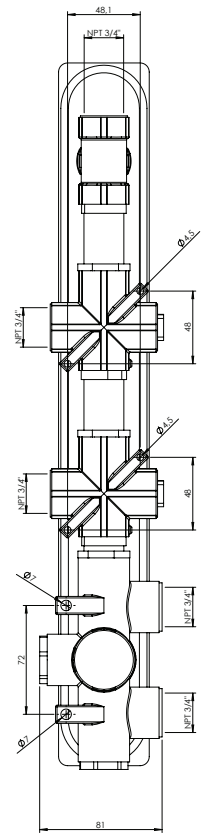

## ARONA #33SD33C

Square Shower Design – 3 outlets  
Système de douche design carré – 3 sorties

 .99 Chrome

## #om014

3/4" Thermostatic with 3 flow controls

Can add independent flow control  
 Integrated service stops, filters & back-flow preventers  
 13 GPM (49.2 L/min.)

## Arona #33014T

Trim for rough-in om014

Order om014 rough-in separately  
2<sup>3</sup>/<sub>8</sub>" x 1<sup>8</sup>/<sub>4</sub>"

Finish: Chrome (#99)

## Kuky #6063

Square with rounded corners rain head

15 mm in thickness  
Easy clean nozzles  
ABS chrome plated  
2.5 GPM (9.5 L/min.)

Finish: Chrome (#99)