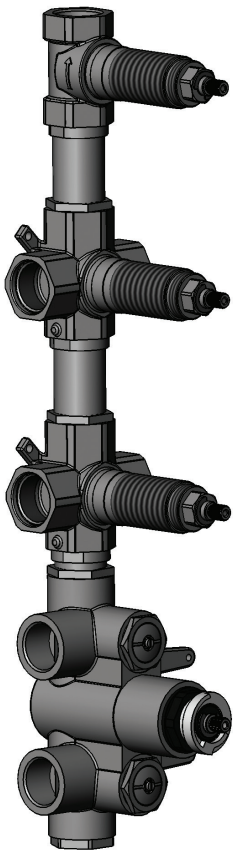

## ARONA #33SD33C

Square Shower Design – 3 outlets  
Système de douche design carré – 3 sorties

 .99 Chrome

## #om014

3/4" Thermostatic with 3 flow controls

Can add independent flow control  
 Integrated service stops, filters & back-flow preventers  
 13 GPM (49.2 L/min.)

## #6007

6" ceiling arm with square flange

1/2" Male NPT inlet  
Sliding flange

Finish: Chrome (#99)

## Kuky #6063

Square with rounded corners rain head

15 mm in thickness  
Easy clean nozzles  
ABS chrome plated  
2.5 GPM (9.5 L/min.)

Finish: Chrome (#99)