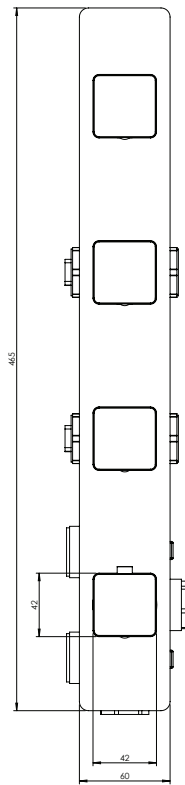

## ARONA #33SD33C

Square Shower Design – 3 outlets  
Système de douche design carré – 3 sorties

 .99 Chrome

## #om014

3/4" Thermostatic with 3 flow controls

Can add independent flow control  
 Integrated service stops, filters & back-flow preventers  
 13 GPM (49.2 L/min.)

## Arona #33014T

Trim for rough-in om014

Order om014 rough-in separately  
2<sup>3</sup>/<sub>8</sub>" x 1<sup>8</sup>/<sub>4</sub>"

Finish: Chrome (#99)

## Kuky #6063

Square with rounded corners rain head

15 mm in thickness  
Easy clean nozzles  
ABS chrome plated  
2.5 GPM (9.5 L/min.)

Finish: Chrome (#99)