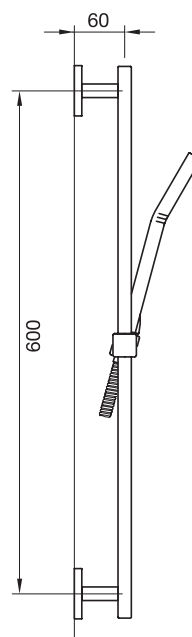

## #6007

6" ceiling arm with square flange

1/2" Male NPT inlet  
Sliding flange

Finish: Chrome (#99)

## Kuky #6063

Square with rounded corners rain head

15 mm in thickness  
Easy clean nozzles  
ABS chrome plated  
2.5 GPM (9.5 L/min.)

Finish: Chrome (#99)

## #75117

Shower rail kit

Includes bar, hose and hand shower  
Single spray hand shower  
Easy clean nozzles  
2 GPM (7.5 L/min.)

Finish: Chrome (#99)

## Lina #6029

Wall supply elbow

1/2" male NPT inlet  
Easy slide installation

Finish: Chrome (#99)