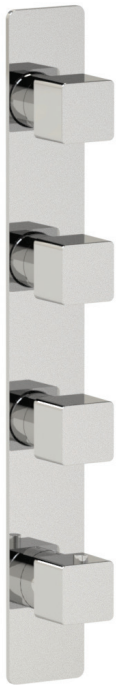

## ARONA #33SD33C

Square Shower Design – 3 outlets  
Système de douche design carré – 3 sorties

 .99 Chrome

## Arona #33014T

Trim for rough-in om014

Order om014 rough-in separately  
2<sup>3</sup>/<sub>8</sub>" x 1<sup>8</sup>/<sub>4</sub>"

Finish: Chrome (#99)

## #6007

6" ceiling arm with square flange

1/2" Male NPT inlet  
Sliding flange

Finish: Chrome (#99)

## Kuky #6063

Square with rounded corners rain head

15 mm in thickness  
Easy clean nozzles  
ABS chrome plated  
2.5 GPM (9.5 L/min.)

Finish: Chrome (#99)