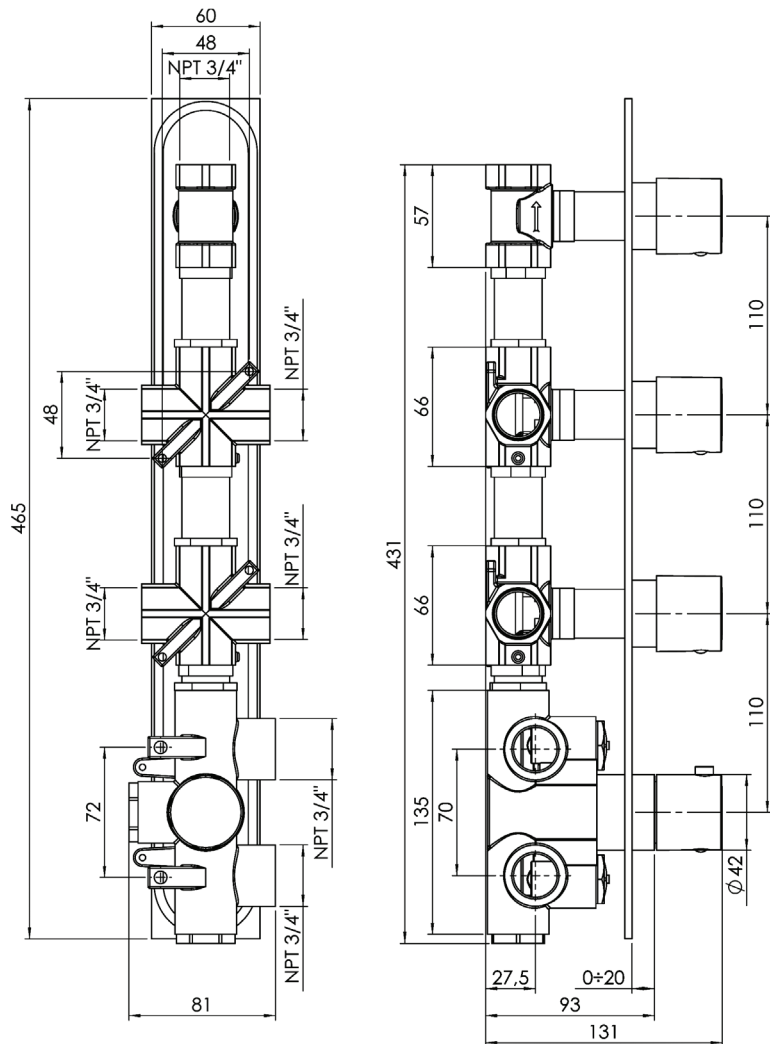

## ARONA #33SD33C

Square Shower Design – 3 outlets  
Système de douche design carré – 3 sorties

 .99 Chrome

## #om014

3/4" Thermostatic with 3 flow controls

Can add independent flow control  
 Integrated service stops, filters & back-flow preventers  
 13 GPM (49.2 L/min.)

## Arona #33014T

Trim for rough-in om014

Order om014 rough-in separately  
2<sup>3</sup>/<sub>8</sub>" x 1<sup>8</sup>/<sub>4</sub>"

Finish: Chrome (#99)

## Kuky #6063

Square with rounded corners rain head

15 mm in thickness  
Easy clean nozzles  
ABS chrome plated  
2.5 GPM (9.5 L/min.)

Finish: Chrome (#99)