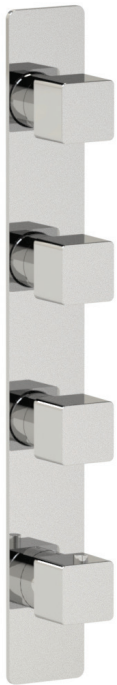

ARONA #33SD33

Square Shower Design – 3 outlets
Système de douche design carré – 3 sorties

 .99 Chrome

#om014

3/4" Thermostatic with 3 flow controls

Can add independent flow control
Integrated service stops, filters & back-flow preventers
13 GPM (49.2 L/min.)

Arona #33014T

Trim for rough-in om014

Order om014 rough-in separately
2³/₈" x 1⁸/₄"

Finish: Chrome (#99)

#6019

18" shower arm with square flange

1/2" Male NPT inlet
Sliding flange

Finish: Chrome (#99)

Kuky #6063

Square with rounded corners rain head

15 mm in thickness
Easy clean nozzles
ABS chrome plated
2.5 GPM (9.5 L/min.)

Finish: Chrome (#99)

#75117

Shower rail kit

Includes bar, hose and hand shower
Single spray hand shower
Easy clean nozzles
2 GPM (7.5 L/min.)

Finish: Chrome (#99)

Lina #6029

Wall supply elbow

1/2" male NPT inlet
Easy slide installation

Finish: Chrome (#99)

Spin #6148

Body spray

1.5 GPM (5.7 L/min.)