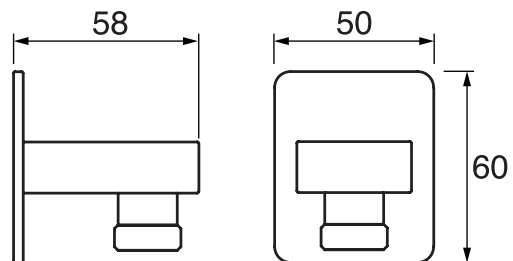

Arona #33014T

Trim for rough-in om014

Order om014 rough-in separately
2³/₈" x 1⁸/₄"

Finish: Chrome (#99)

#6019

18" shower arm with square flange

1/2" Male NPT inlet
Sliding flange

Finish: Chrome (#99)

Kuky #6063

Square with rounded corners rain head

15 mm in thickness
Easy clean nozzles
ABS chrome plated
2.5 GPM (9.5 L/min.)

Finish: Chrome (#99)

#75117

Shower rail kit

Includes bar, hose and hand shower
Single spray hand shower
Easy clean nozzles
2 GPM (7.5 L/min.)

Finish: Chrome (#99)

Lina #6029

Wall supply elbow

1/2" male NPT inlet
Easy slide installation

Finish: Chrome (#99)

Spin #6148

Body spray

1.5 GPM (5.7 L/min.)