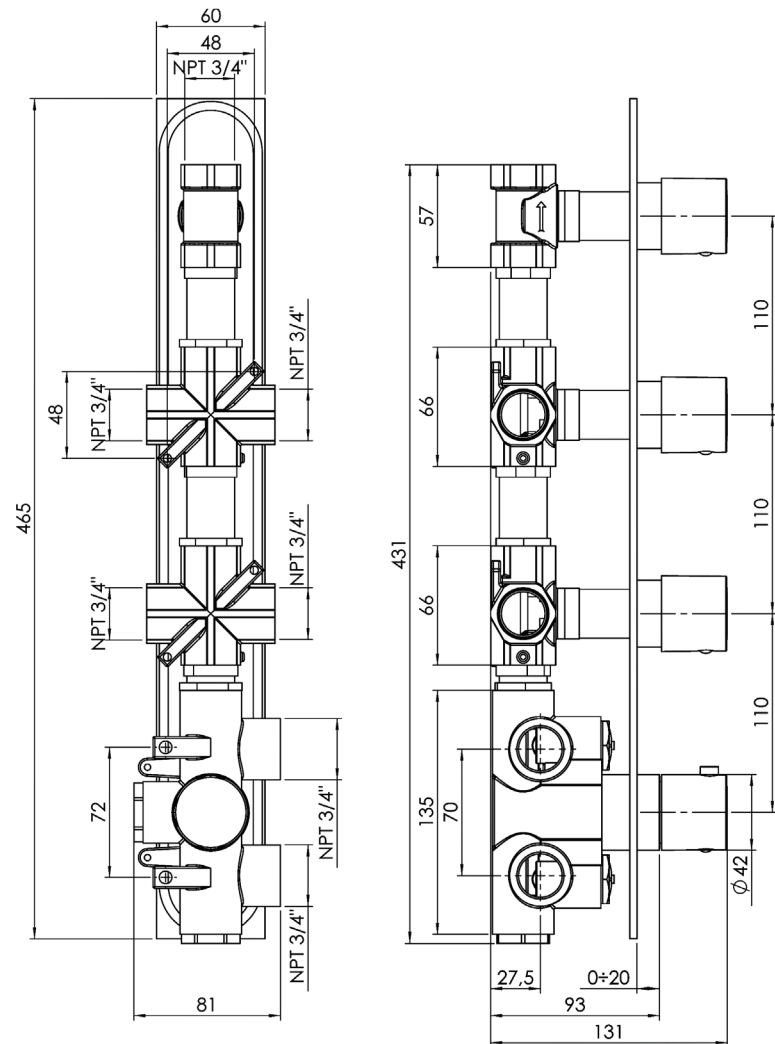

ARONA #33SD33

Square Shower Design – 3 outlets
Système de douche design carré – 3 sorties

 .99 Chrome

#om014

3/4" Thermostatic with 3 flow controls

Can add independent flow control
Integrated service stops, filters & back-flow preventers
13 GPM (49.2 L/min.)

Arona #33014T

Trim for rough-in om014

Order om014 rough-in separately
2³/₈" x 1⁸/₄"

Finish: Chrome (#99)

#6019

18" shower arm with square flange

1/2" Male NPT inlet
Sliding flange

Finish: Chrome (#99)

Kuky #6063

Square with rounded corners rain head

15 mm in thickness
Easy clean nozzles
ABS chrome plated
2.5 GPM (9.5 L/min.)

Finish: Chrome (#99)

#75117

Shower rail kit

Includes bar, hose and hand shower
Single spray hand shower
Easy clean nozzles
2 GPM (7.5 L/min.)

Finish: Chrome (#99)

Lina #6029

Wall supply elbow

1/2" male NPT inlet
Easy slide installation

Finish: Chrome (#99)

Spin #6148

Body spray

1.5 GPM (5.7 L/min.)