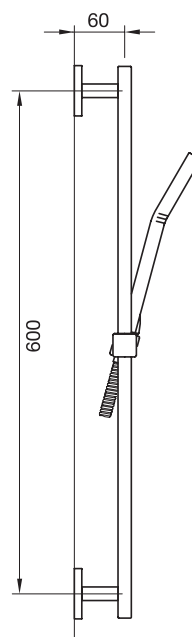

ARONA #33SD33

Square Shower Design – 3 outlets
Système de douche design carré – 3 sorties

 .99 Chrome

#om014

3/4" Thermostatic with 3 flow controls

Can add independent flow control
Integrated service stops, filters & back-flow preventers
13 GPM (49.2 L/min.)

Arona #33014T

Trim for rough-in om014

Order om014 rough-in separately
2³/₈" x 1⁸/₄"

Finish: Chrome (#99)

#6019

18" shower arm with square flange

1/2" Male NPT inlet
Sliding flange

Finish: Chrome (#99)

Kuky #6063

Square with rounded corners rain head

15 mm in thickness
Easy clean nozzles
ABS chrome plated
2.5 GPM (9.5 L/min.)

Finish: Chrome (#99)

#75117

Shower rail kit

Includes bar, hose and hand shower
Single spray hand shower
Easy clean nozzles
2 GPM (7.5 L/min.)

Finish: Chrome (#99)

Lina #6029

Wall supply elbow

1/2" male NPT inlet
Easy slide installation

Finish: Chrome (#99)

Spin #6148

Body spray

1.5 GPM (5.7 L/min.)