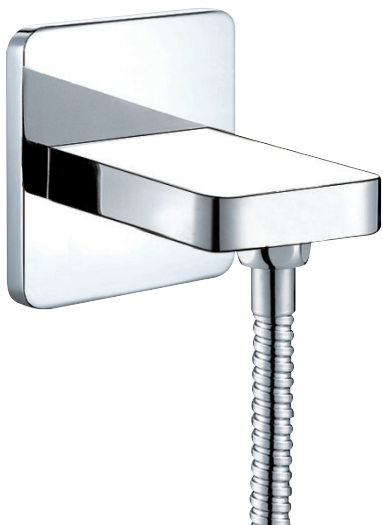

ARONA #33SD33

Square Shower Design – 3 outlets
Système de douche design carré – 3 sorties

 .99 Chrome

#om014

3/4" Thermostatic with 3 flow controls

Can add independent flow control
Integrated service stops, filters & back-flow preventers
13 GPM (49.2 L/min.)

Arona #33014T

Trim for rough-in om014

Order om014 rough-in separately
2³/₈" x 1⁸/₄"

Finish: Chrome (#99)

#6019

18" shower arm with square flange

1/2" Male NPT inlet
Sliding flange

Finish: Chrome (#99)

Kuky #6063

Square with rounded corners rain head

15 mm in thickness
Easy clean nozzles
ABS chrome plated
2.5 GPM (9.5 L/min.)

Finish: Chrome (#99)

#75117

Shower rail kit

Includes bar, hose and hand shower
Single spray hand shower
Easy clean nozzles
2 GPM (7.5 L/min.)

Finish: Chrome (#99)

Lina #6029

Wall supply elbow

1/2" male NPT inlet
Easy slide installation

Finish: Chrome (#99)

Spin #6148

Body spray

1.5 GPM (5.7 L/min.)