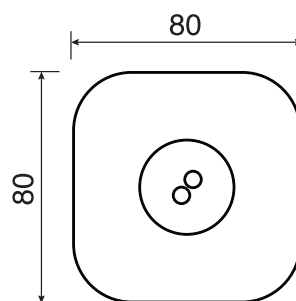

ARONA #33SD33

Square Shower Design – 3 outlets
Système de douche design carré – 3 sorties

 .99 Chrome

#om014

3/4" Thermostatic with 3 flow controls

Can add independent flow control
Integrated service stops, filters & back-flow preventers
13 GPM (49.2 L/min.)

Arona #33014T

Trim for rough-in om014

Order om014 rough-in separately
2³/₈" x 1⁸/₄"

Finish: Chrome (#99)

#6019

18" shower arm with square flange

1/2" Male NPT inlet
Sliding flange

Finish: Chrome (#99)

Kuky #6063

Square with rounded corners rain head

15 mm in thickness
Easy clean nozzles
ABS chrome plated
2.5 GPM (9.5 L/min.)

Finish: Chrome (#99)

#75117

Shower rail kit

Includes bar, hose and hand shower
Single spray hand shower
Easy clean nozzles
2 GPM (7.5 L/min.)

Finish: Chrome (#99)

Lina #6029

Wall supply elbow

1/2" male NPT inlet
Easy slide installation

Finish: Chrome (#99)

Spin #6148

Body spray

1.5 GPM (5.7 L/min.)