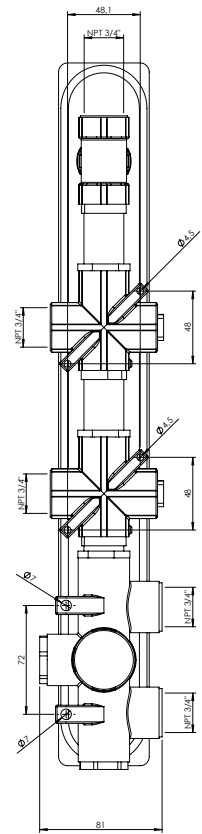

ARONA #33SD33

Square Shower Design – 3 outlets
Système de douche design carré – 3 sorties

 .99 Chrome

#om014

3/4" Thermostatic with 3 flow controls

Can add independent flow control
Integrated service stops, filters & back-flow preventers
13 GPM (49.2 L/min.)

Arona #33014T

Trim for rough-in om014

Order om014 rough-in separately
2³/₈" x 1⁸/₄"

Finish: Chrome (#99)

#6019

18" shower arm with square flange

1/2" Male NPT inlet
Sliding flange

Finish: Chrome (#99)

Kuky #6063

Square with rounded corners rain head

15 mm in thickness
Easy clean nozzles
ABS chrome plated
2.5 GPM (9.5 L/min.)

Finish: Chrome (#99)

#75117

Shower rail kit

Includes bar, hose and hand shower
Single spray hand shower
Easy clean nozzles
2 GPM (7.5 L/min.)

Finish: Chrome (#99)

Lina #6029

Wall supply elbow

1/2" male NPT inlet
Easy slide installation

Finish: Chrome (#99)

Spin #6148

Body spray

1.5 GPM (5.7 L/min.)