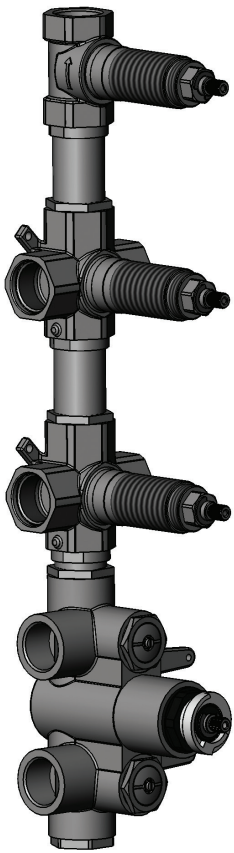

ARONA #33SD33

Square Shower Design – 3 outlets
Système de douche design carré – 3 sorties

 .99 Chrome

#om014

3/4" Thermostatic with 3 flow controls

Can add independent flow control
Integrated service stops, filters & back-flow preventers
13 GPM (49.2 L/min.)

Arona #33014T

Trim for rough-in om014

Order om014 rough-in separately
2³/₈" x 1⁸/₄"

Finish: Chrome (#99)

#6019

18" shower arm with square flange

1/2" Male NPT inlet
Sliding flange

Finish: Chrome (#99)

Kuky #6063

Square with rounded corners rain head

15 mm in thickness
Easy clean nozzles
ABS chrome plated
2.5 GPM (9.5 L/min.)

Finish: Chrome (#99)

#75117

Shower rail kit

Includes bar, hose and hand shower
Single spray hand shower
Easy clean nozzles
2 GPM (7.5 L/min.)

Finish: Chrome (#99)

Lina #6029

Wall supply elbow

1/2" male NPT inlet
Easy slide installation

Finish: Chrome (#99)

Spin #6148

Body spray

1.5 GPM (5.7 L/min.)