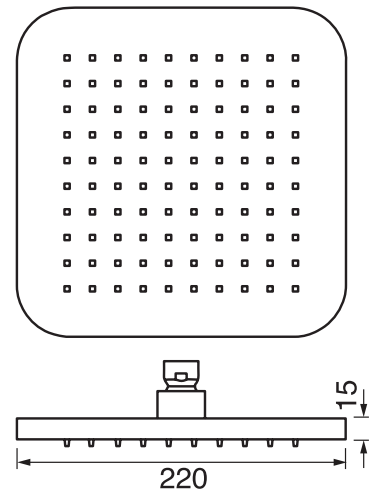

ARONA #33SD33

Square Shower Design – 3 outlets
Système de douche design carré – 3 sorties

 .99 Chrome

#om014

3/4" Thermostatic with 3 flow controls

Can add independent flow control
Integrated service stops, filters & back-flow preventers
13 GPM (49.2 L/min.)

Arona #33014T

Trim for rough-in om014

Order om014 rough-in separately
2³/₈" x 1⁸/₄"

Finish: Chrome (#99)

#6019

18" shower arm with square flange

1/2" Male NPT inlet
Sliding flange

Finish: Chrome (#99)

Kuky #6063

Square with rounded corners rain head

15 mm in thickness
Easy clean nozzles
ABS chrome plated
2.5 GPM (9.5 L/min.)

Finish: Chrome (#99)

#75117

Shower rail kit

Includes bar, hose and hand shower
Single spray hand shower
Easy clean nozzles
2 GPM (7.5 L/min.)