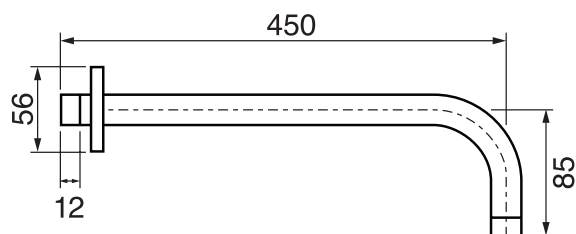

ARONA #33SD33

Square Shower Design – 3 outlets
Système de douche design carré – 3 sorties

 .99 Chrome

#om014

3/4" Thermostatic with 3 flow controls

Can add independent flow control
Integrated service stops, filters & back-flow preventers
13 GPM (49.2 L/min.)

Arona #33014T

Trim for rough-in om014

Order om014 rough-in separately
2³/₈" x 1⁸/₄"

Finish: Chrome (#99)

#6019

18" shower arm with square flange

1/2" Male NPT inlet
Sliding flange

Finish: Chrome (#99)

Kuky #6063

Square with rounded corners rain head

15 mm in thickness
Easy clean nozzles
ABS chrome plated
2.5 GPM (9.5 L/min.)

Finish: Chrome (#99)

#75117

Shower rail kit

Includes bar, hose and hand shower
Single spray hand shower
Easy clean nozzles
2 GPM (7.5 L/min.)

Finish: Chrome (#99)

Lina #6029

Wall supply elbow

1/2" male NPT inlet
Easy slide installation

Finish: Chrome (#99)

Spin #6148

Body spray

1.5 GPM (5.7 L/min.)