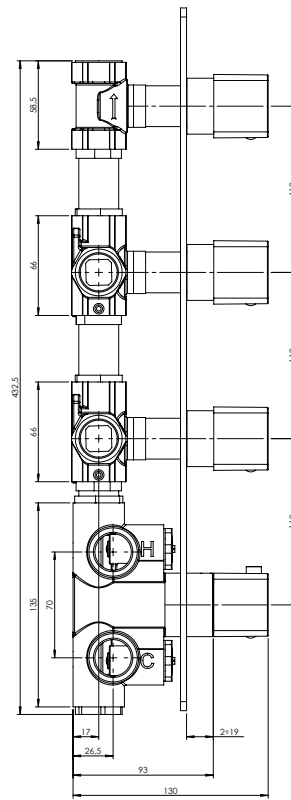

ARONA #33SD33

Square Shower Design – 3 outlets
Système de douche design carré – 3 sorties

 .99 Chrome

#om014

3/4" Thermostatic with 3 flow controls

Can add independent flow control
Integrated service stops, filters & back-flow preventers
13 GPM (49.2 L/min.)

Arona #33014T

Trim for rough-in om014

Order om014 rough-in separately
2³/₈" x 1⁸/₄"

Finish: Chrome (#99)

#6019

18" shower arm with square flange

1/2" Male NPT inlet
Sliding flange

Finish: Chrome (#99)

Kuky #6063

Square with rounded corners rain head

15 mm in thickness
Easy clean nozzles
ABS chrome plated
2.5 GPM (9.5 L/min.)

Finish: Chrome (#99)

#75117

Shower rail kit

Includes bar, hose and hand shower
Single spray hand shower
Easy clean nozzles
2 GPM (7.5 L/min.)

Finish: Chrome (#99)

Lina #6029

Wall supply elbow

1/2" male NPT inlet
Easy slide installation

Finish: Chrome (#99)

Spin #6148

Body spray

1.5 GPM (5.7 L/min.)