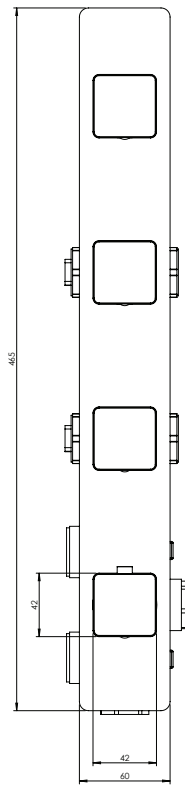

ARONA #33SD33

Square Shower Design – 3 outlets
Système de douche design carré – 3 sorties

 .99 Chrome

#om014

3/4" Thermostatic with 3 flow controls

Can add independent flow control
Integrated service stops, filters & back-flow preventers
13 GPM (49.2 L/min.)

Arona #33014T

Trim for rough-in om014

Order om014 rough-in separately
2³/₈" x 1⁸/₄"

Finish: Chrome (#99)

#6019

18" shower arm with square flange

1/2" Male NPT inlet
Sliding flange

Finish: Chrome (#99)

Kuky #6063

Square with rounded corners rain head

15 mm in thickness
Easy clean nozzles
ABS chrome plated
2.5 GPM (9.5 L/min.)

Finish: Chrome (#99)

#75117

Shower rail kit

Includes bar, hose and hand shower
Single spray hand shower
Easy clean nozzles
2 GPM (7.5 L/min.)

Finish: Chrome (#99)

Lina #6029

Wall supply elbow

1/2" male NPT inlet
Easy slide installation

Finish: Chrome (#99)

Spin #6148

Body spray

1.5 GPM (5.7 L/min.)