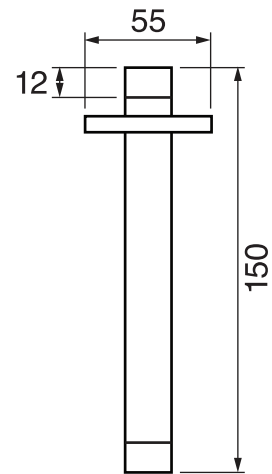

## ARONA #33SD32C

Square Shower Design – 2 outlets  
Système de douche design carré – 2 sorties

 .99 Chrome

## #6007

6" ceiling arm with square flange

1/2" Male NPT inlet  
Sliding flange

Finish: Chrome (#99)

## Kuky #6063

Square with rounded corners rain head

15 mm in thickness  
Easy clean nozzles  
ABS chrome plated  
2.5 GPM (9.5 L/min.)

Finish: Chrome (#99)

## #75117

Shower rail kit

Includes bar, hose and hand shower  
Single spray hand shower  
Easy clean nozzles  
2 GPM (7.5 L/min.)

Finish: Chrome (#99)