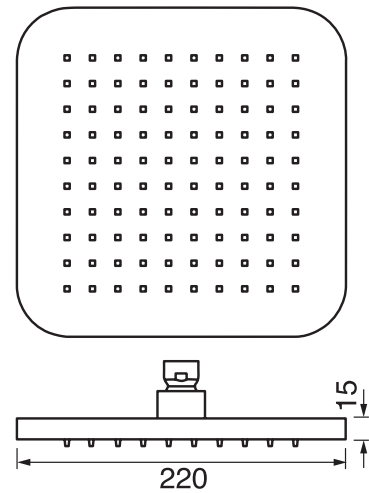

## ARONA #33SD32C

Square Shower Design – 2 outlets  
Système de douche design carré – 2 sorties

 .99 Chrome

## #6007

6" ceiling arm with square flange

1/2" Male NPT inlet  
Sliding flange

Finish: Chrome (#99)

## Kuky #6063

Square with rounded corners rain head

15 mm in thickness  
Easy clean nozzles  
ABS chrome plated  
2.5 GPM (9.5 L/min.)

Finish: Chrome (#99)