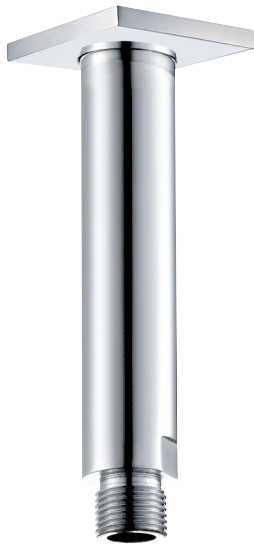

## ARONA #33SD32C

Square Shower Design – 2 outlets  
Système de douche design carré – 2 sorties

 .99 Chrome

## #6007

6" ceiling arm with square flange

1/2" Male NPT inlet  
Sliding flange

Finish: Chrome (#99)

## Kuky #6063

Square with rounded corners rain head

15 mm in thickness  
Easy clean nozzles  
ABS chrome plated  
2.5 GPM (9.5 L/min.)

Finish: Chrome (#99)

## #75117

Shower rail kit

Includes bar, hose and hand shower  
Single spray hand shower  
Easy clean nozzles  
2 GPM (7.5 L/min.)

Finish: Chrome (#99)