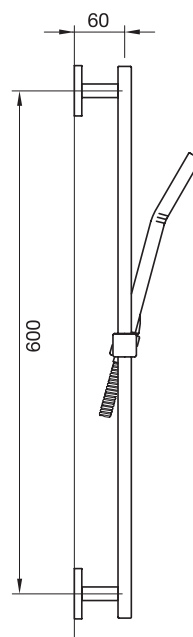

## #6007

6" ceiling arm with square flange

1/2" Male NPT inlet  
Sliding flange

Finish: Chrome (#99)

## Kuky #6063

Square with rounded corners rain head

15 mm in thickness  
Easy clean nozzles  
ABS chrome plated  
2.5 GPM (9.5 L/min.)

Finish: Chrome (#99)

## #75117

Shower rail kit

Includes bar, hose and hand shower  
Single spray hand shower  
Easy clean nozzles  
2 GPM (7.5 L/min.)

Finish: Chrome (#99)

## Lina #6029

Wall supply elbow

1/2" male NPT inlet  
Easy slide installation

Finish: Chrome (#99)