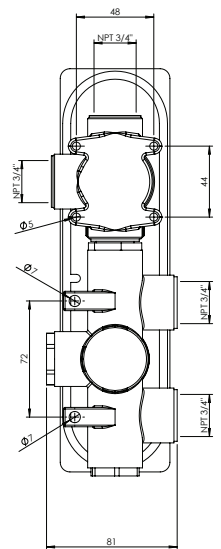

## #om021

3/4" Thermostatic with 2 way diverter

Can add independent flow control  
Integrated service stops, filters & back-flow preventers  
Rough-in can be mounted horizontally or vertically  
12 GPM (45.4 L/min.)

## Arona #33021T

Trim for rough-in om021

Order om021 rough-in separately  
2<sup>5</sup>/<sub>8</sub>" x 9<sup>7</sup>/<sub>8</sub>"

Finish: Chrome (#99)

## Kuky #6063

Square with rounded corners rain head

15 mm in thickness  
Easy clean nozzles  
ABS chrome plated  
2.5 GPM (9.5 L/min.)

Finish: Chrome (#99)