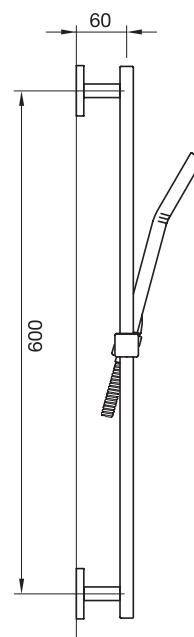

#75117

Shower rail kit

Includes bar, hose and hand shower
Single spray hand shower
Easy clean nozzles
2 GPM (7.5 L/min.)

Finish: Chrome (#99)