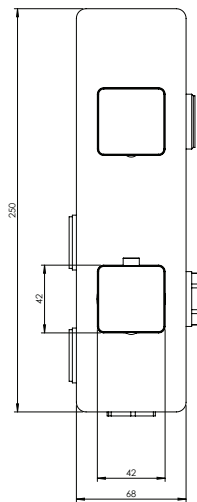

## ARONA #33SD32C

Square Shower Design – 2 outlets  
Système de douche design carré – 2 sorties

 .99 Chrome

## #om021

3/4" Thermostatic with 2 way diverter

Can add independent flow control  
Integrated service stops, filters & back-flow preventers  
Rough-in can be mounted horizontally or vertically  
12 GPM (45.4 L/min.)

## Arona #33021T

Trim for rough-in om021

Order om021 rough-in separately  
2<sup>5</sup>/<sub>8</sub>" x 9<sup>7</sup>/<sub>8</sub>"

Finish: Chrome (#99)

## Kuky #6063

Square with rounded corners rain head

15 mm in thickness  
Easy clean nozzles  
ABS chrome plated  
2.5 GPM (9.5 L/min.)

Finish: Chrome (#99)