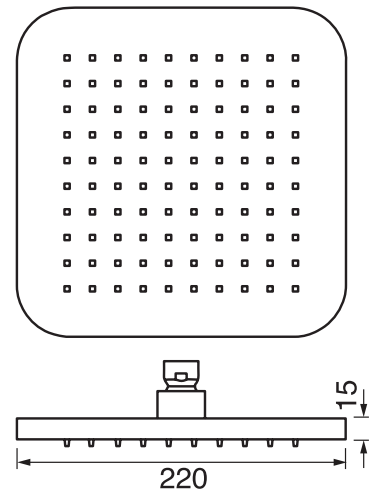

## Arona #33021T

Trim for rough-in om021

Order om021 rough-in separately  
2<sup>5</sup>/<sub>8</sub>" x 9<sup>7</sup>/<sub>8</sub>"

Finish: Chrome (#99)

## #6007

6" ceiling arm with square flange

1/2" Male NPT inlet  
Sliding flange

Finish: Chrome (#99)

## Kuky #6063

Square with rounded corners rain head

15 mm in thickness  
Easy clean nozzles  
ABS chrome plated  
2.5 GPM (9.5 L/min.)

Finish: Chrome (#99)