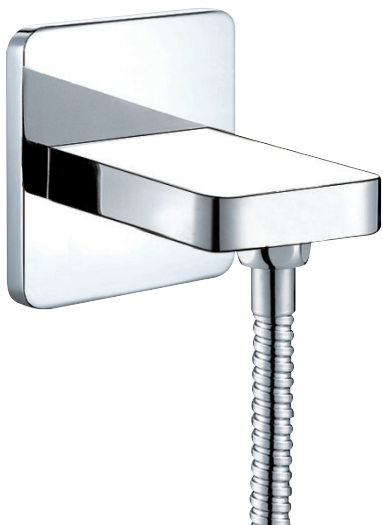

## ARONA #33SD32C

Square Shower Design – 2 outlets  
Système de douche design carré – 2 sorties

 .99 Chrome

## #6007

6" ceiling arm with square flange

1/2" Male NPT inlet  
Sliding flange

Finish: Chrome (#99)

## #75117

Shower rail kit

Includes bar, hose and hand shower  
Single spray hand shower  
Easy clean nozzles  
2 GPM (7.5 L/min.)

Finish: Chrome (#99)

## Lina #6029

Wall supply elbow

1/2" male NPT inlet  
Easy slide installation

Finish: Chrome (#99)