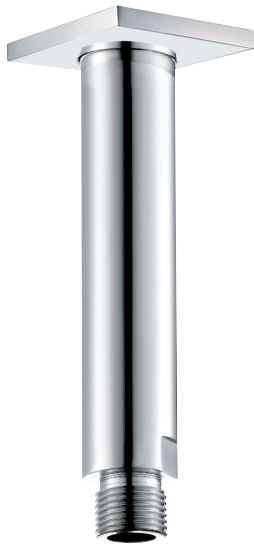

## ARONA #33SD32C

Square Shower Design – 2 outlets  
Système de douche design carré – 2 sorties

 .99 Chrome

## Arona #33021T

Trim for rough-in om021

Order om021 rough-in separately  
2<sup>5</sup>/<sub>8</sub>" x 9<sup>7</sup>/<sub>8</sub>"

Finish: Chrome (#99)

## #6007

6" ceiling arm with square flange

1/2" Male NPT inlet  
Sliding flange

Finish: Chrome (#99)

## Kuky #6063

Square with rounded corners rain head

15 mm in thickness  
Easy clean nozzles  
ABS chrome plated  
2.5 GPM (9.5 L/min.)

Finish: Chrome (#99)