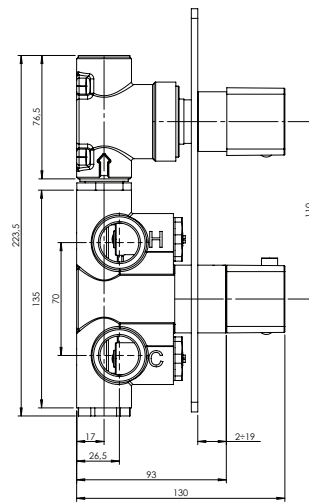

## ARONA #33SD32C

Square Shower Design – 2 outlets  
Système de douche design carré – 2 sorties

 .99 Chrome

## #om021

3/4" Thermostatic with 2 way diverter

Can add independent flow control  
Integrated service stops, filters & back-flow preventers  
Rough-in can be mounted horizontally or vertically  
12 GPM (45.4 L/min.)

## Arona #33021T

Trim for rough-in om021

Order om021 rough-in separately  
2<sup>5</sup>/<sub>8</sub>" x 9<sup>7</sup>/<sub>8</sub>"

Finish: Chrome (#99)

## Kuky #6063

Square with rounded corners rain head

15 mm in thickness  
Easy clean nozzles  
ABS chrome plated  
2.5 GPM (9.5 L/min.)

Finish: Chrome (#99)