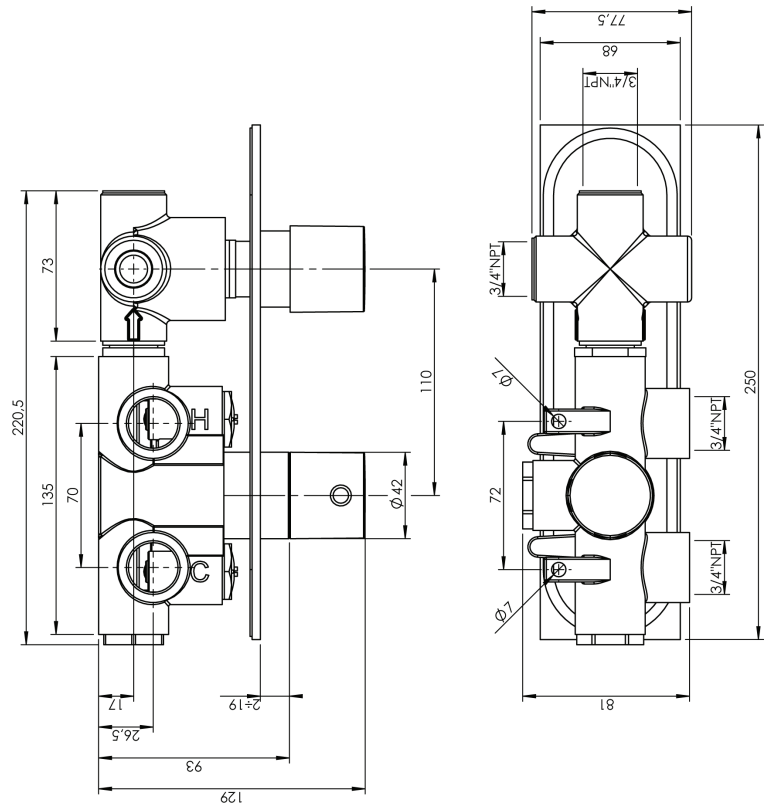

## ARONA #33SD32C

Square Shower Design – 2 outlets  
Système de douche design carré – 2 sorties

 .99 Chrome

## #om021

3/4" Thermostatic with 2 way diverter

Can add independent flow control  
Integrated service stops, filters & back-flow preventers  
Rough-in can be mounted horizontally or vertically  
12 GPM (45.4 L/min.)

## Arona #33021T

Trim for rough-in om021

Order om021 rough-in separately  
2<sup>5</sup>/<sub>8</sub>" x 9<sup>7</sup>/<sub>8</sub>"

Finish: Chrome (#99)

## Kuky #6063

Square with rounded corners rain head

15 mm in thickness  
Easy clean nozzles  
ABS chrome plated  
2.5 GPM (9.5 L/min.)

Finish: Chrome (#99)