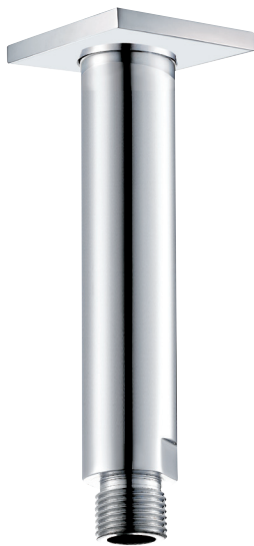

ARONA #33SD31C

Square Shower Design – 3 outlets
Système de douche design carré – 3 sorties

 .99 Chrome

#om014

3/4" Thermostatic with 3 flow controls

Can add independent flow control
Integrated service stops, filters & back-flow preventers
13 GPM (49.2 L/min.)

Arona #33014T

Trim for rough-in om014

Order om014 rough-in separately
2³/₈" x 1⁸/₄"

Finish: Chrome (#99)

#6007

6" ceiling arm with square flange

1/2" Male NPT inlet
Sliding flange

Finish: Chrome (#99)

Kuky #6063

Square with rounded corners rain head

15 mm in thickness
Easy clean nozzles
ABS chrome plated
2.5 GPM (9.5 L/min.)

Finish: Chrome (#99)

#75117

Shower rail kit

Includes bar, hose and hand shower
Single spray hand shower
Easy clean nozzles
2 GPM (7.5 L/min.)

Finish: Chrome (#99)

Lina #6029

Wall supply elbow

1/2" male NPT inlet
Easy slide installation

Finish: Chrome (#99)

Kuky #6048

Flush mount body spray

Directional head
Easy clean nozzles
1.5 GPM (5.7 L/min.)