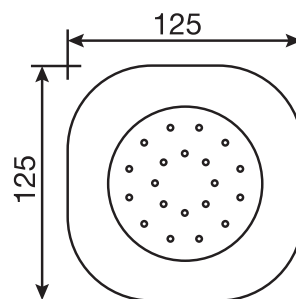

Arona #33014T

Trim for rough-in om014

Order om014 rough-in separately
2³/₈" x 1⁸/₄"

Finish: Chrome (#99)

#6007

6" ceiling arm with square flange

1/2" Male NPT inlet
Sliding flange

Finish: Chrome (#99)

Kuky #6063

Square with rounded corners rain head

15 mm in thickness
Easy clean nozzles
ABS chrome plated
2.5 GPM (9.5 L/min.)

Finish: Chrome (#99)

#75117

Shower rail kit

Includes bar, hose and hand shower
Single spray hand shower
Easy clean nozzles
2 GPM (7.5 L/min.)

Finish: Chrome (#99)

Lina #6029

Wall supply elbow

1/2" male NPT inlet
Easy slide installation

Finish: Chrome (#99)

Kuky #6048

Flush mount body spray

Directional head
Easy clean nozzles
1.5 GPM (5.7 L/min.)