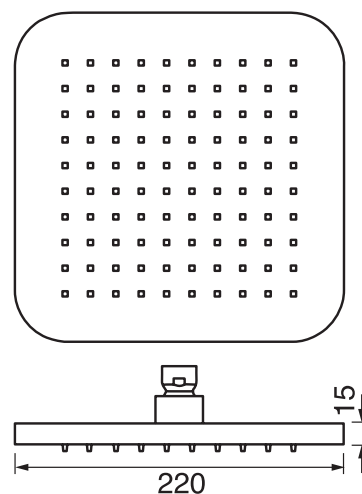

ARONA #33SD31C

Square Shower Design – 3 outlets
Système de douche design carré – 3 sorties

 .99 Chrome

#om014

3/4" Thermostatic with 3 flow controls

Can add independent flow control
Integrated service stops, filters & back-flow preventers
13 GPM (49.2 L/min.)

Arona #33014T

Trim for rough-in om014

Order om014 rough-in separately
2³/₈" x 1⁸/₄"

Finish: Chrome (#99)

#6007

6" ceiling arm with square flange

1/2" Male NPT inlet
Sliding flange

Finish: Chrome (#99)

Kuky #6063

Square with rounded corners rain head

15 mm in thickness
Easy clean nozzles
ABS chrome plated
2.5 GPM (9.5 L/min.)

Finish: Chrome (#99)

#75117

Shower rail kit

Includes bar, hose and hand shower
Single spray hand shower
Easy clean nozzles
2 GPM (7.5 L/min.)

Finish: Chrome (#99)

Lina #6029

Wall supply elbow

1/2" male NPT inlet
Easy slide installation

Finish: Chrome (#99)

Kuky #6048

Flush mount body spray

Directional head
Easy clean nozzles
1.5 GPM (5.7 L/min.)