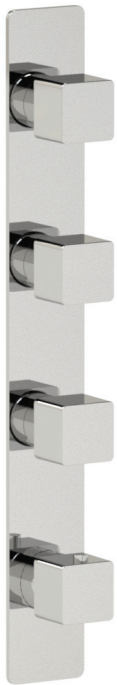

ARONA #33SD31C

Square Shower Design – 3 outlets
Système de douche design carré – 3 sorties

 .99 Chrome

#om014

3/4" Thermostatic with 3 flow controls

Can add independent flow control
Integrated service stops, filters & back-flow preventers
13 GPM (49.2 L/min.)

Arona #33014T

Trim for rough-in om014

Order om014 rough-in separately
2³/₈" x 1⁸/₄"

Finish: Chrome (#99)

#6007

6" ceiling arm with square flange

1/2" Male NPT inlet
Sliding flange

Finish: Chrome (#99)

Kuky #6063

Square with rounded corners rain head

15 mm in thickness
Easy clean nozzles
ABS chrome plated
2.5 GPM (9.5 L/min.)

Finish: Chrome (#99)

#75117

Shower rail kit

Includes bar, hose and hand shower
Single spray hand shower
Easy clean nozzles
2 GPM (7.5 L/min.)

Finish: Chrome (#99)

Lina #6029

Wall supply elbow

1/2" male NPT inlet
Easy slide installation

Finish: Chrome (#99)

Kuky #6048

Flush mount body spray

Directional head
Easy clean nozzles
1.5 GPM (5.7 L/min.)