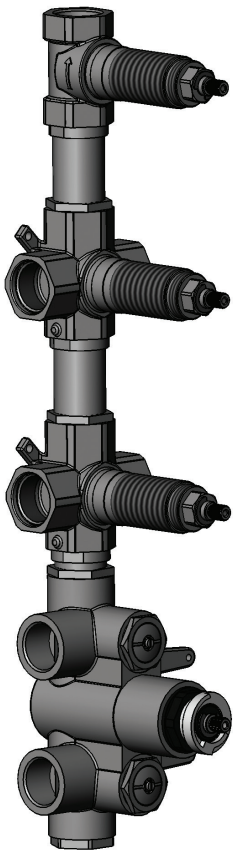

ARONA #33SD31C

Square Shower Design – 3 outlets
Système de douche design carré – 3 sorties

 .99 Chrome

#om014

3/4" Thermostatic with 3 flow controls

Can add independent flow control
Integrated service stops, filters & back-flow preventers
13 GPM (49.2 L/min.)

Arona #33014T

Trim for rough-in om014

Order om014 rough-in separately
2³/₈" x 1⁸/₄"

Finish: Chrome (#99)

#6007

6" ceiling arm with square flange

1/2" Male NPT inlet
Sliding flange

Finish: Chrome (#99)

Kuky #6063

Square with rounded corners rain head

15 mm in thickness
Easy clean nozzles
ABS chrome plated
2.5 GPM (9.5 L/min.)

Finish: Chrome (#99)

#75117

Shower rail kit

Includes bar, hose and hand shower
Single spray hand shower
Easy clean nozzles
2 GPM (7.5 L/min.)

Finish: Chrome (#99)

Lina #6029

Wall supply elbow

1/2" male NPT inlet
Easy slide installation

Finish: Chrome (#99)

Kuky #6048

Flush mount body spray

Directional head
Easy clean nozzles
1.5 GPM (5.7 L/min.)