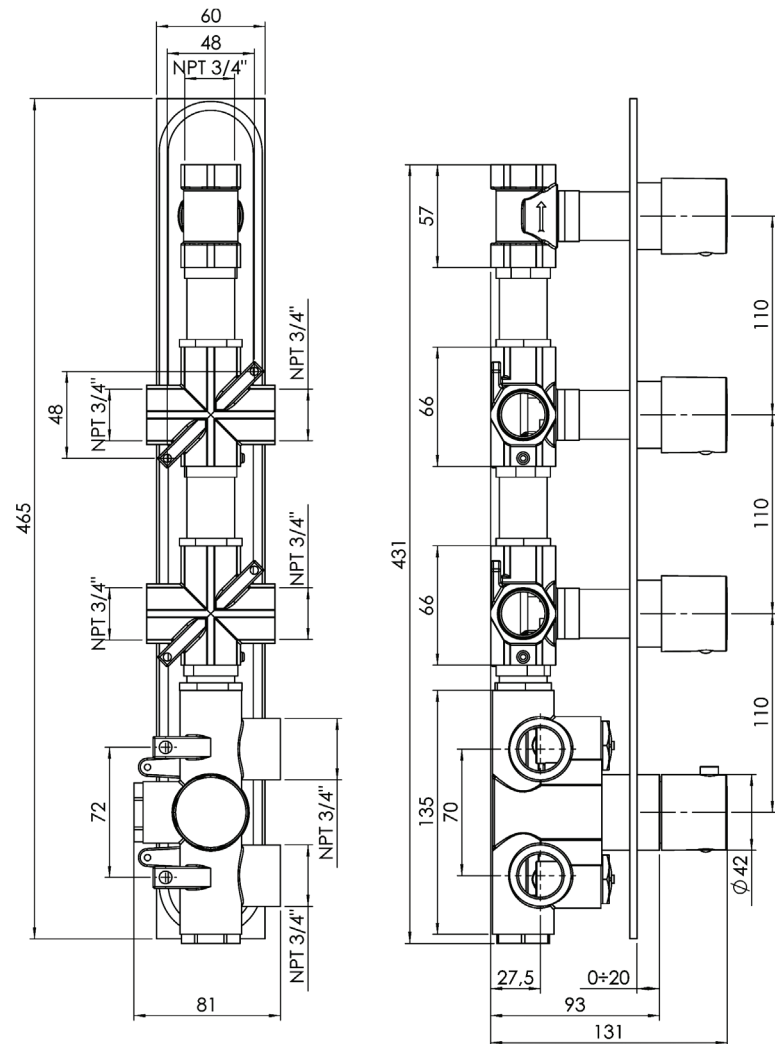

ARONA #33SD31C

Square Shower Design – 3 outlets
Système de douche design carré – 3 sorties

 .99 Chrome

#om014

3/4" Thermostatic with 3 flow controls

Can add independent flow control
Integrated service stops, filters & back-flow preventers
13 GPM (49.2 L/min.)

Arona #33014T

Trim for rough-in om014

Order om014 rough-in separately
2³/₈" x 1⁸/₄"

Finish: Chrome (#99)

#6007

6" ceiling arm with square flange

1/2" Male NPT inlet
Sliding flange

Finish: Chrome (#99)

Kuky #6063

Square with rounded corners rain head

15 mm in thickness
Easy clean nozzles
ABS chrome plated
2.5 GPM (9.5 L/min.)

Finish: Chrome (#99)

#75117

Shower rail kit

Includes bar, hose and hand shower
Single spray hand shower
Easy clean nozzles
2 GPM (7.5 L/min.)

Finish: Chrome (#99)

Lina #6029

Wall supply elbow

1/2" male NPT inlet
Easy slide installation

Finish: Chrome (#99)

Kuky #6048

Flush mount body spray

Directional head
Easy clean nozzles
1.5 GPM (5.7 L/min.)