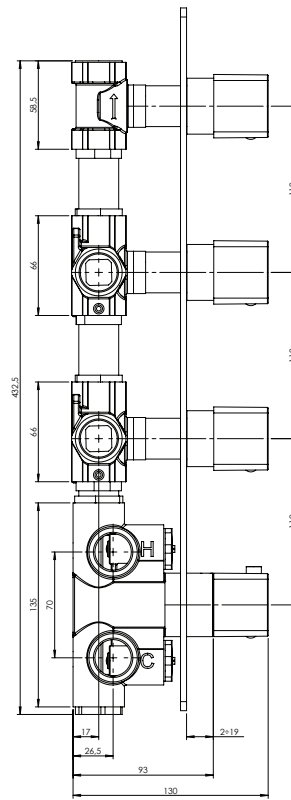

ARONA #33SD31C

Square Shower Design – 3 outlets
Système de douche design carré – 3 sorties

 .99 Chrome

#om014

3/4" Thermostatic with 3 flow controls

Can add independent flow control
Integrated service stops, filters & back-flow preventers
13 GPM (49.2 L/min.)

Arona #33014T

Trim for rough-in om014

Order om014 rough-in separately
2³/₈" x 1⁸/₄"

Finish: Chrome (#99)

#6007

6" ceiling arm with square flange

1/2" Male NPT inlet
Sliding flange

Finish: Chrome (#99)

Kuky #6063

Square with rounded corners rain head

15 mm in thickness
Easy clean nozzles
ABS chrome plated
2.5 GPM (9.5 L/min.)

Finish: Chrome (#99)

#75117

Shower rail kit

Includes bar, hose and hand shower
Single spray hand shower
Easy clean nozzles
2 GPM (7.5 L/min.)

Finish: Chrome (#99)

Lina #6029

Wall supply elbow

1/2" male NPT inlet
Easy slide installation

Finish: Chrome (#99)

Kuky #6048

Flush mount body spray

Directional head
Easy clean nozzles
1.5 GPM (5.7 L/min.)