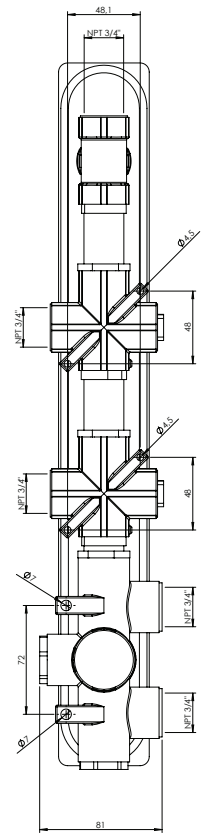

ARONA #33SD31C

Square Shower Design – 3 outlets
Système de douche design carré – 3 sorties

 .99 Chrome

#om014

3/4" Thermostatic with 3 flow controls

Can add independent flow control
Integrated service stops, filters & back-flow preventers
13 GPM (49.2 L/min.)

Arona #33014T

Trim for rough-in om014

Order om014 rough-in separately
2³/₈" x 1⁸/₄"

Finish: Chrome (#99)

#6007

6" ceiling arm with square flange

1/2" Male NPT inlet
Sliding flange

Finish: Chrome (#99)

Kuky #6063

Square with rounded corners rain head

15 mm in thickness
Easy clean nozzles
ABS chrome plated
2.5 GPM (9.5 L/min.)

Finish: Chrome (#99)

#75117

Shower rail kit

Includes bar, hose and hand shower
Single spray hand shower
Easy clean nozzles
2 GPM (7.5 L/min.)

Finish: Chrome (#99)

Lina #6029

Wall supply elbow

1/2" male NPT inlet
Easy slide installation

Finish: Chrome (#99)

Kuky #6048

Flush mount body spray

Directional head
Easy clean nozzles
1.5 GPM (5.7 L/min.)