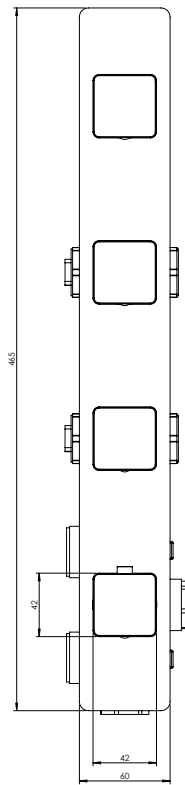

ARONA #33SD31C

Square Shower Design – 3 outlets
Système de douche design carré – 3 sorties

 .99 Chrome

#om014

3/4" Thermostatic with 3 flow controls

Can add independent flow control
Integrated service stops, filters & back-flow preventers
13 GPM (49.2 L/min.)

Arona #33014T

Trim for rough-in om014

Order om014 rough-in separately
2³/₈" x 1⁸/₄"

Finish: Chrome (#99)

#6007

6" ceiling arm with square flange

1/2" Male NPT inlet
Sliding flange

Finish: Chrome (#99)

Kuky #6063

Square with rounded corners rain head

15 mm in thickness
Easy clean nozzles
ABS chrome plated
2.5 GPM (9.5 L/min.)

Finish: Chrome (#99)

#75117

Shower rail kit

Includes bar, hose and hand shower
Single spray hand shower
Easy clean nozzles
2 GPM (7.5 L/min.)

Finish: Chrome (#99)

Lina #6029

Wall supply elbow

1/2" male NPT inlet
Easy slide installation

Finish: Chrome (#99)

Kuky #6048

Flush mount body spray

Directional head
Easy clean nozzles
1.5 GPM (5.7 L/min.)