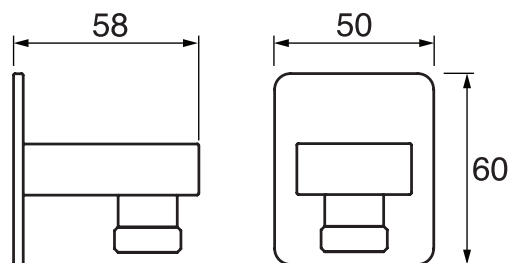

Arona #33014T

Trim for rough-in om014

Order om014 rough-in separately
2³/₈" x 1⁸/₄"

Finish: Chrome (#99)

#6007

6" ceiling arm with square flange

1/2" Male NPT inlet
Sliding flange

Finish: Chrome (#99)

Kuky #6063

Square with rounded corners rain head

15 mm in thickness
Easy clean nozzles
ABS chrome plated
2.5 GPM (9.5 L/min.)

Finish: Chrome (#99)

#75117

Shower rail kit

Includes bar, hose and hand shower
Single spray hand shower
Easy clean nozzles
2 GPM (7.5 L/min.)

Finish: Chrome (#99)

Lina #6029

Wall supply elbow

1/2" male NPT inlet
Easy slide installation

Finish: Chrome (#99)

Kuky #6048

Flush mount body spray

Directional head
Easy clean nozzles
1.5 GPM (5.7 L/min.)