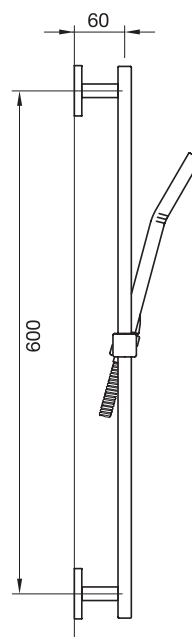

ARONA #33SD31C

Square Shower Design – 3 outlets
Système de douche design carré – 3 sorties

 .99 Chrome

#om014

3/4" Thermostatic with 3 flow controls

Can add independent flow control
Integrated service stops, filters & back-flow preventers
13 GPM (49.2 L/min.)

Arona #33014T

Trim for rough-in om014

Order om014 rough-in separately
2³/₈" x 1⁸/₄"

Finish: Chrome (#99)

#6007

6" ceiling arm with square flange

1/2" Male NPT inlet
Sliding flange

Finish: Chrome (#99)

Kuky #6063

Square with rounded corners rain head

15 mm in thickness
Easy clean nozzles
ABS chrome plated
2.5 GPM (9.5 L/min.)

Finish: Chrome (#99)

#75117

Shower rail kit

Includes bar, hose and hand shower
Single spray hand shower
Easy clean nozzles
2 GPM (7.5 L/min.)

Finish: Chrome (#99)

Lina #6029

Wall supply elbow

1/2" male NPT inlet
Easy slide installation

Finish: Chrome (#99)

Kuky #6048

Flush mount body spray

Directional head
Easy clean nozzles
1.5 GPM (5.7 L/min.)