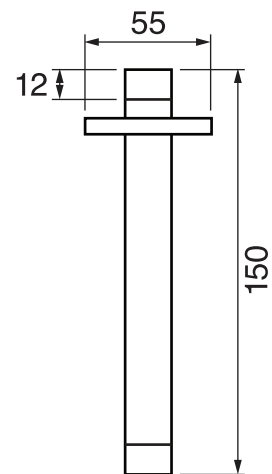

ARONA #33SD31C

Square Shower Design – 3 outlets
Système de douche design carré – 3 sorties

 .99 Chrome

#om014

3/4" Thermostatic with 3 flow controls

Can add independent flow control
Integrated service stops, filters & back-flow preventers
13 GPM (49.2 L/min.)

Arona #33014T

Trim for rough-in om014

Order om014 rough-in separately
2³/₈" x 1⁸/₄"

Finish: Chrome (#99)

#6007

6" ceiling arm with square flange

1/2" Male NPT inlet
Sliding flange

Finish: Chrome (#99)

Kuky #6063

Square with rounded corners rain head

15 mm in thickness
Easy clean nozzles
ABS chrome plated
2.5 GPM (9.5 L/min.)

Finish: Chrome (#99)

#75117

Shower rail kit

Includes bar, hose and hand shower
Single spray hand shower
Easy clean nozzles
2 GPM (7.5 L/min.)

Finish: Chrome (#99)

Lina #6029

Wall supply elbow

1/2" male NPT inlet
Easy slide installation

Finish: Chrome (#99)

Kuky #6048

Flush mount body spray

Directional head
Easy clean nozzles
1.5 GPM (5.7 L/min.)