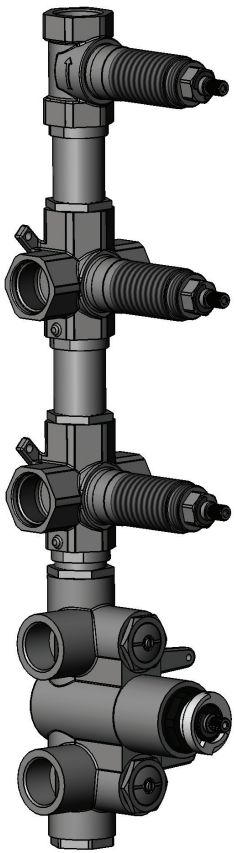

## ARONA #33SD31

Square Shower Design – 3 outlets  
Système de douche design carré – 3 sorties

 .99 Chrome

## #om014

3/4" Thermostatic with 3 flow controls

Can add independent flow control  
Integrated service stops, filters & back-flow preventers  
13 GPM (49.2 L/min.)

## #6019

18" shower arm with square flange

1/2" Male NPT inlet  
Sliding flange

Finish: Chrome (#99)

## Kuky #6063

Square with rounded corners rain head

15 mm in thickness  
Easy clean nozzles  
ABS chrome plated  
2.5 GPM (9.5 L/min.)

Finish: Chrome (#99)