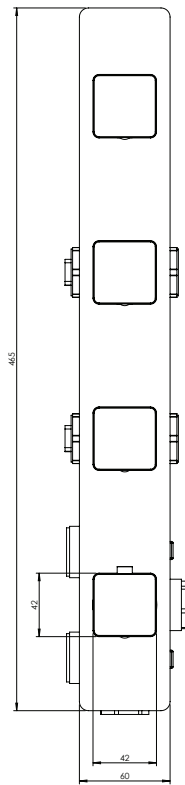

## ARONA #33SD31

Square Shower Design – 3 outlets  
Système de douche design carré – 3 sorties

 .99 Chrome

## #om014

3/4" Thermostatic with 3 flow controls

Can add independent flow control  
Integrated service stops, filters & back-flow preventers  
13 GPM (49.2 L/min.)

## Arona #33014T

Trim for rough-in om014

Order om014 rough-in separately  
2<sup>3</sup>/<sub>8</sub>" x 1<sup>8</sup>/<sub>4</sub>"

Finish: Chrome (#99)

## #6019

18" shower arm with square flange

1/2" Male NPT inlet  
Sliding flange

Finish: Chrome (#99)