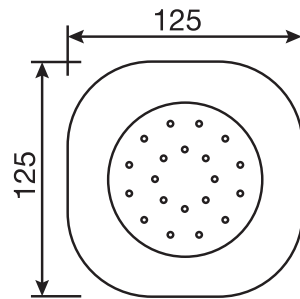

Kuky #6048

Flush mount body spray

Directional head
Easy clean nozzles
1.5 GPM (5.7 L/min.)

Finish: Chrome (#99)