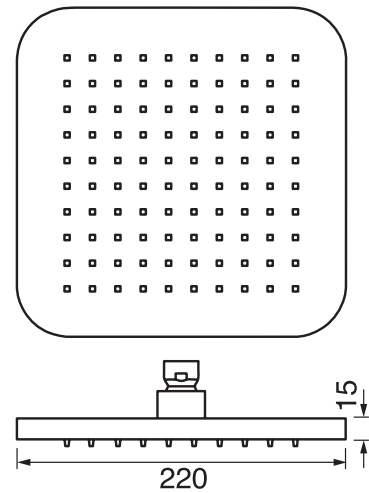

## Arona #33014T

Trim for rough-in om014

Order om014 rough-in separately  
2<sup>3</sup>/<sub>8</sub>" x 1<sup>8</sup>/<sub>4</sub>"

Finish: Chrome (#99)

## #6019

18" shower arm with square flange

1/2" Male NPT inlet  
Sliding flange

Finish: Chrome (#99)

## Kuky #6063

Square with rounded corners rain head

15 mm in thickness  
Easy clean nozzles  
ABS chrome plated  
2.5 GPM (9.5 L/min.)

Finish: Chrome (#99)