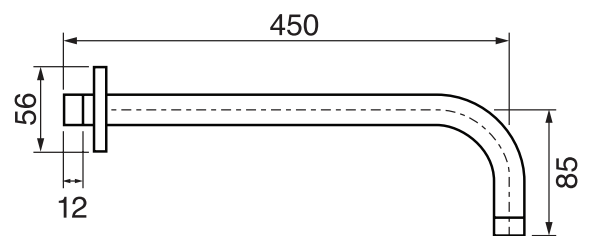

## Arona #33014T

Trim for rough-in om014

Order om014 rough-in separately  
2<sup>3</sup>/<sub>8</sub>" x 1<sup>8</sup>/<sub>4</sub>"

Finish: Chrome (#99)

## #6019

18" shower arm with square flange

1/2" Male NPT inlet  
Sliding flange

Finish: Chrome (#99)