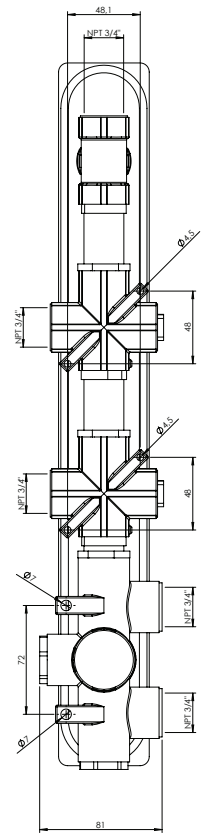

## ARONA #33SD31

Square Shower Design – 3 outlets  
Système de douche design carré – 3 sorties

 .99 Chrome

## #om014

3/4" Thermostatic with 3 flow controls

Can add independent flow control  
Integrated service stops, filters & back-flow preventers  
13 GPM (49.2 L/min.)

## Arona #33014T

Trim for rough-in om014

Order om014 rough-in separately  
2<sup>3</sup>/<sub>8</sub>" x 1<sup>8</sup>/<sub>4</sub>"

Finish: Chrome (#99)

## #6019

18" shower arm with square flange

1/2" Male NPT inlet  
Sliding flange

Finish: Chrome (#99)