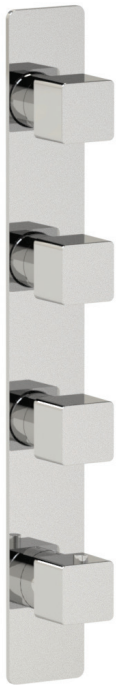

## ARONA #33SD31

Square Shower Design – 3 outlets  
Système de douche design carré – 3 sorties

 .99 Chrome

## Arona #33014T

Trim for rough-in om014

Order om014 rough-in separately  
2<sup>3</sup>/<sub>8</sub>" x 1<sup>8</sup>/<sub>4</sub>"

Finish: Chrome (#99)

## #6019

18" shower arm with square flange

1/2" Male NPT inlet  
Sliding flange

Finish: Chrome (#99)

## Kuky #6063

Square with rounded corners rain head

15 mm in thickness  
Easy clean nozzles  
ABS chrome plated  
2.5 GPM (9.5 L/min.)

Finish: Chrome (#99)