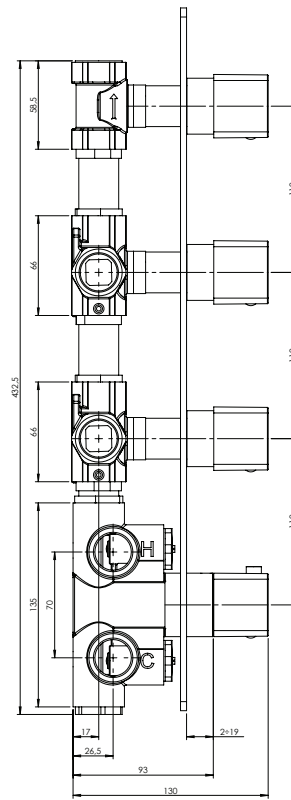

Arona #33014T

Trim for rough-in om014

Order om014 rough-in separately
2³/₈" x 1⁸/₄"

Finish: Chrome (#99)