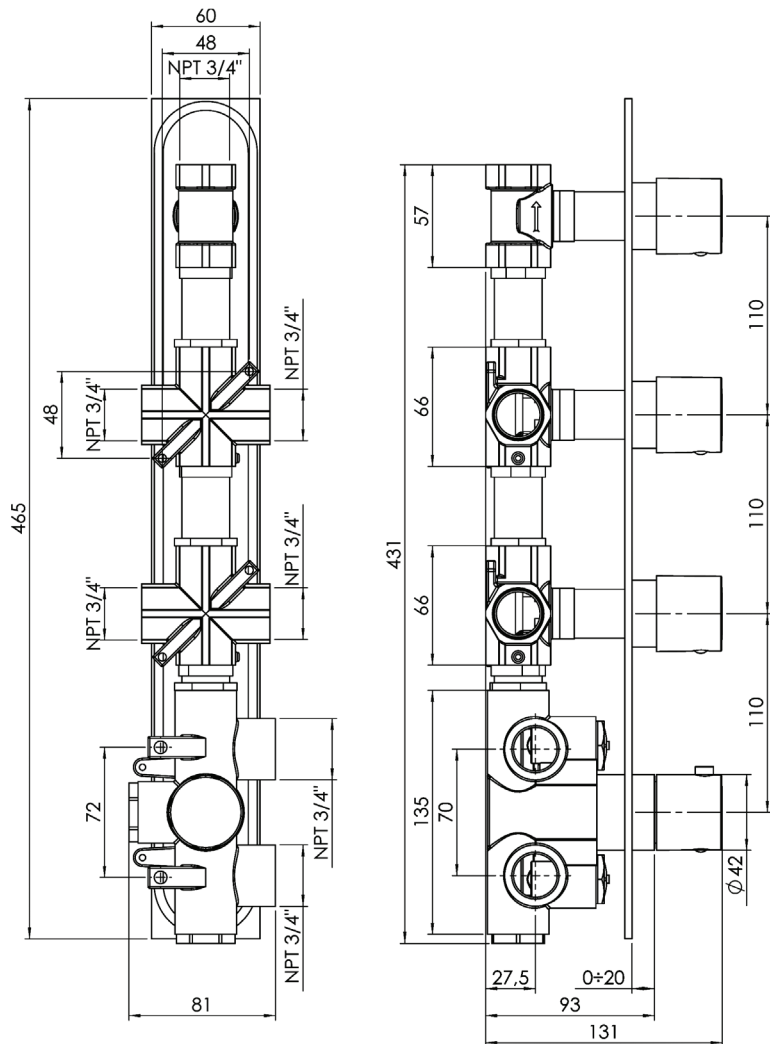

## ARONA #33SD31

Square Shower Design – 3 outlets  
Système de douche design carré – 3 sorties

 .99 Chrome

## #om014

3/4" Thermostatic with 3 flow controls

Can add independent flow control  
Integrated service stops, filters & back-flow preventers  
13 GPM (49.2 L/min.)

## #6019

18" shower arm with square flange

1/2" Male NPT inlet  
Sliding flange

Finish: Chrome (#99)

## Kuky #6063

Square with rounded corners rain head

15 mm in thickness  
Easy clean nozzles  
ABS chrome plated  
2.5 GPM (9.5 L/min.)

Finish: Chrome (#99)