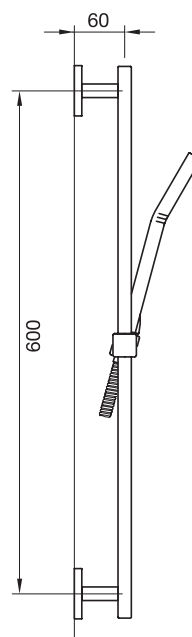

#75117

Shower rail kit

Includes bar, hose and hand shower
Single spray hand shower
Easy clean nozzles
2 GPM (7.5 L/min.)

Finish: Chrome (#99)