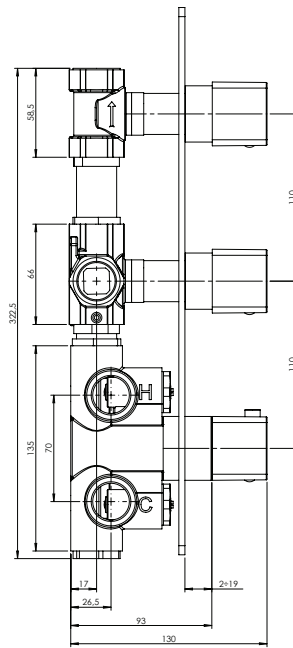

ARONA #33SD30C

Square Shower Design – 2 outlets
Système de douche design carré – 2 sorties

 .99 Chrome

#om013

3/4" Thermostatic with 2 flow controls

Can add independent flow control
Integrated service stops, filters & back-flow preventers
Rough-in can be mounted horizontally or vertically
13 GPM (49.2 L/min.)

Arona #33013T

Trim for rough-in om013

Order om013 rough-in separately
2³/₈" x 14¹/₈"

Finish: Chrome (#99)

#6007

6" ceiling arm with square flange

1/2" Male NPT inlet
Sliding flange

Finish: Chrome (#99)

Kuky #6063

Square with rounded corners rain head

15 mm in thickness
Easy clean nozzles
ABS chrome plated
2.5 GPM (9.5 L/min.)

Finish: Chrome (#99)

#75117

Shower rail kit

Includes bar, hose and hand shower
Single spray hand shower
Easy clean nozzles
2 GPM (7.5 L/min.)

Finish: Chrome (#99)

Lina #6029

Wall supply elbow

1/2" male NPT inlet
Easy slide installation

Finish: Chrome (#99)