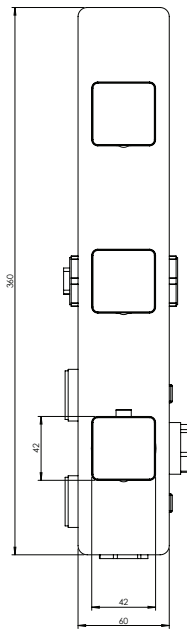

ARONA #33SD30C

Square Shower Design – 2 outlets
Système de douche design carré – 2 sorties

 .99 Chrome

#om013

3/4" Thermostatic with 2 flow controls

Can add independent flow control
Integrated service stops, filters & back-flow preventers
Rough-in can be mounted horizontally or vertically
13 GPM (49.2 L/min.)

Arona #33013T

Trim for rough-in om013

Order om013 rough-in separately
2³/₈" x 14¹/₈"

Finish: Chrome (#99)

#6007

6" ceiling arm with square flange

1/2" Male NPT inlet
Sliding flange

Finish: Chrome (#99)

Kuky #6063

Square with rounded corners rain head

15 mm in thickness
Easy clean nozzles
ABS chrome plated
2.5 GPM (9.5 L/min.)

Finish: Chrome (#99)

#75117

Shower rail kit

Includes bar, hose and hand shower
Single spray hand shower
Easy clean nozzles
2 GPM (7.5 L/min.)

Finish: Chrome (#99)

Lina #6029

Wall supply elbow

1/2" male NPT inlet
Easy slide installation

Finish: Chrome (#99)