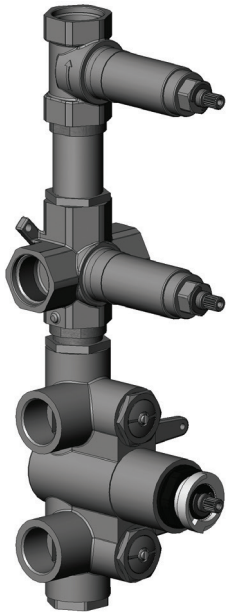

ARONA #33SD30C

Square Shower Design – 2 outlets
Système de douche design carré – 2 sorties

 .99 Chrome

#om013

3/4" Thermostatic with 2 flow controls

Can add independent flow control
Integrated service stops, filters & back-flow preventers
Rough-in can be mounted horizontally or vertically
13 GPM (49.2 L/min.)

Arona #33013T

Trim for rough-in om013

Order om013 rough-in separately
2³/₈" x 14¹/₈"

Finish: Chrome (#99)

#6007

6" ceiling arm with square flange

1/2" Male NPT inlet
Sliding flange

Finish: Chrome (#99)

Kuky #6063

Square with rounded corners rain head

15 mm in thickness
Easy clean nozzles
ABS chrome plated
2.5 GPM (9.5 L/min.)

Finish: Chrome (#99)

#75117

Shower rail kit

Includes bar, hose and hand shower
Single spray hand shower
Easy clean nozzles
2 GPM (7.5 L/min.)

Finish: Chrome (#99)

Lina #6029

Wall supply elbow

1/2" male NPT inlet
Easy slide installation

Finish: Chrome (#99)