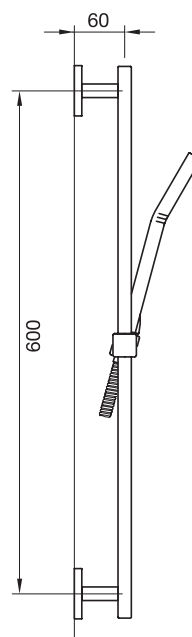

ARONA #33SD30C

Square Shower Design – 2 outlets
Système de douche design carré – 2 sorties

 .99 Chrome

#om013

3/4" Thermostatic with 2 flow controls

Can add independent flow control
Integrated service stops, filters & back-flow preventers
Rough-in can be mounted horizontally or vertically
13 GPM (49.2 L/min.)

Arona #33013T

Trim for rough-in om013

Order om013 rough-in separately
2³/₈" x 14¹/₈"

Finish: Chrome (#99)

#6007

6" ceiling arm with square flange

1/2" Male NPT inlet
Sliding flange

Finish: Chrome (#99)

Kuky #6063

Square with rounded corners rain head

15 mm in thickness
Easy clean nozzles
ABS chrome plated
2.5 GPM (9.5 L/min.)

Finish: Chrome (#99)

#75117

Shower rail kit

Includes bar, hose and hand shower
Single spray hand shower
Easy clean nozzles
2 GPM (7.5 L/min.)

Finish: Chrome (#99)

Lina #6029

Wall supply elbow

1/2" male NPT inlet
Easy slide installation

Finish: Chrome (#99)