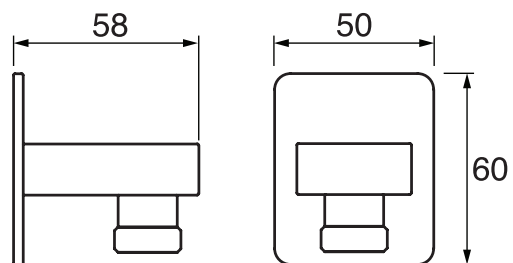

ARONA #33SD30C

Square Shower Design – 2 outlets
Système de douche design carré – 2 sorties

 .99 Chrome

#om013

3/4" Thermostatic with 2 flow controls

Can add independent flow control
Integrated service stops, filters & back-flow preventers
Rough-in can be mounted horizontally or vertically
13 GPM (49.2 L/min.)

Arona #33013T

Trim for rough-in om013

Order om013 rough-in separately
2³/₈" x 14¹/₈"

Finish: Chrome (#99)

#6007

6" ceiling arm with square flange

1/2" Male NPT inlet
Sliding flange

Finish: Chrome (#99)

Kuky #6063

Square with rounded corners rain head

15 mm in thickness
Easy clean nozzles
ABS chrome plated
2.5 GPM (9.5 L/min.)

Finish: Chrome (#99)

#75117

Shower rail kit

Includes bar, hose and hand shower
Single spray hand shower
Easy clean nozzles
2 GPM (7.5 L/min.)

Finish: Chrome (#99)

Lina #6029

Wall supply elbow

1/2" male NPT inlet
Easy slide installation

Finish: Chrome (#99)