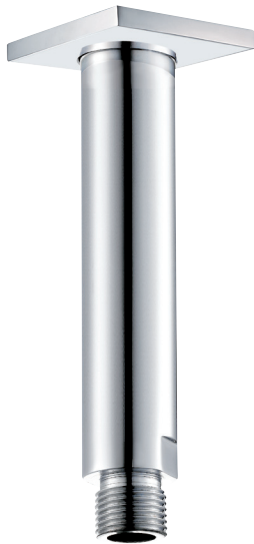

ARONA #33SD30C

Square Shower Design – 2 outlets
Système de douche design carré – 2 sorties

 .99 Chrome

#om013

3/4" Thermostatic with 2 flow controls

Can add independent flow control
Integrated service stops, filters & back-flow preventers
Rough-in can be mounted horizontally or vertically
13 GPM (49.2 L/min.)

Arona #33013T

Trim for rough-in om013

Order om013 rough-in separately
2³/₈" x 14¹/₈"

Finish: Chrome (#99)

#6007

6" ceiling arm with square flange

1/2" Male NPT inlet
Sliding flange

Finish: Chrome (#99)

Kuky #6063

Square with rounded corners rain head

15 mm in thickness
Easy clean nozzles
ABS chrome plated
2.5 GPM (9.5 L/min.)

Finish: Chrome (#99)

#75117

Shower rail kit

Includes bar, hose and hand shower
Single spray hand shower
Easy clean nozzles
2 GPM (7.5 L/min.)

Finish: Chrome (#99)

Lina #6029

Wall supply elbow

1/2" male NPT inlet
Easy slide installation

Finish: Chrome (#99)