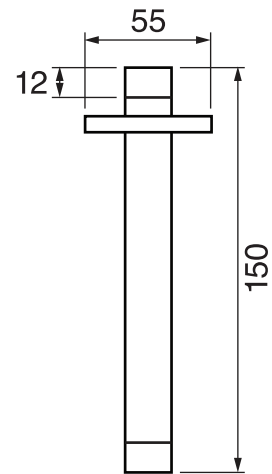

ARONA #33SD30C

Square Shower Design – 2 outlets
Système de douche design carré – 2 sorties

 .99 Chrome

#om013

3/4" Thermostatic with 2 flow controls

Can add independent flow control
Integrated service stops, filters & back-flow preventers
Rough-in can be mounted horizontally or vertically
13 GPM (49.2 L/min.)

Arona #33013T

Trim for rough-in om013

Order om013 rough-in separately
2³/₈" x 14¹/₈"

Finish: Chrome (#99)

#6007

6" ceiling arm with square flange

1/2" Male NPT inlet
Sliding flange

Finish: Chrome (#99)

Kuky #6063

Square with rounded corners rain head

15 mm in thickness
Easy clean nozzles
ABS chrome plated
2.5 GPM (9.5 L/min.)

Finish: Chrome (#99)

#75117

Shower rail kit

Includes bar, hose and hand shower
Single spray hand shower
Easy clean nozzles
2 GPM (7.5 L/min.)

Finish: Chrome (#99)

Lina #6029

Wall supply elbow

1/2" male NPT inlet
Easy slide installation

Finish: Chrome (#99)