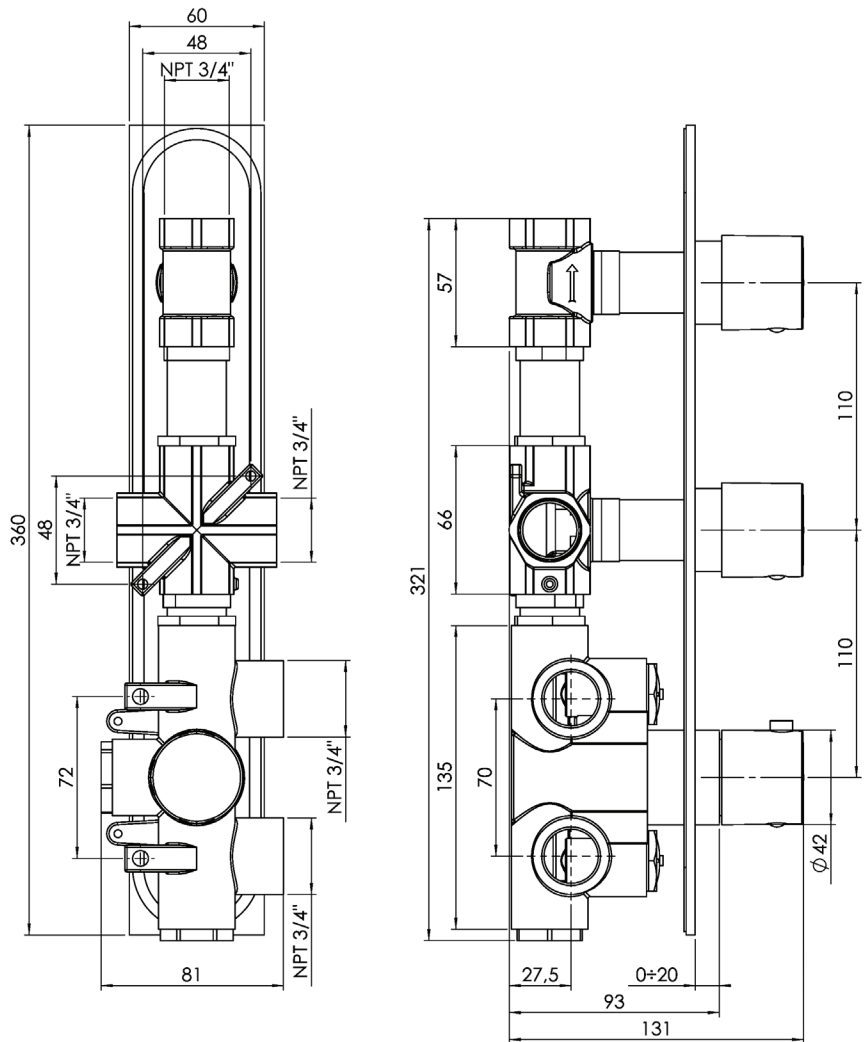

ARONA #33SD30C

Square Shower Design – 2 outlets
Système de douche design carré – 2 sorties

 .99 Chrome

#om013

3/4" Thermostatic with 2 flow controls

Can add independent flow control
Integrated service stops, filters & back-flow preventers
Rough-in can be mounted horizontally or vertically
13 GPM (49.2 L/min.)

Arona #33013T

Trim for rough-in om013

Order om013 rough-in separately
2³/₈" x 14¹/₈"

Finish: Chrome (#99)

#6007

6" ceiling arm with square flange

1/2" Male NPT inlet
Sliding flange

Finish: Chrome (#99)

Kuky #6063

Square with rounded corners rain head

15 mm in thickness
Easy clean nozzles
ABS chrome plated
2.5 GPM (9.5 L/min.)

Finish: Chrome (#99)

#75117

Shower rail kit

Includes bar, hose and hand shower
Single spray hand shower
Easy clean nozzles
2 GPM (7.5 L/min.)

Finish: Chrome (#99)

Lina #6029

Wall supply elbow

1/2" male NPT inlet
Easy slide installation

Finish: Chrome (#99)