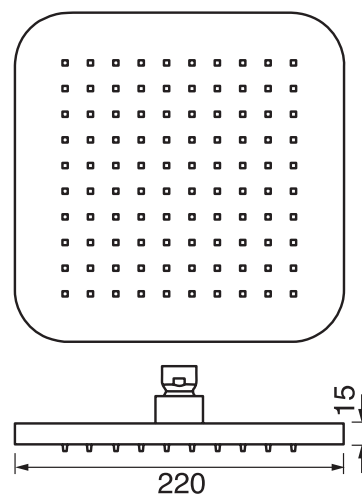

ARONA #33SD30C

Square Shower Design – 2 outlets
Système de douche design carré – 2 sorties

 .99 Chrome

#om013

3/4" Thermostatic with 2 flow controls

Can add independent flow control
Integrated service stops, filters & back-flow preventers
Rough-in can be mounted horizontally or vertically
13 GPM (49.2 L/min.)

Arona #33013T

Trim for rough-in om013

Order om013 rough-in separately
2³/₈" x 14¹/₈"

Finish: Chrome (#99)

#6007

6" ceiling arm with square flange

1/2" Male NPT inlet
Sliding flange

Finish: Chrome (#99)

Kuky #6063

Square with rounded corners rain head

15 mm in thickness
Easy clean nozzles
ABS chrome plated
2.5 GPM (9.5 L/min.)

Finish: Chrome (#99)

#75117

Shower rail kit

Includes bar, hose and hand shower
Single spray hand shower
Easy clean nozzles
2 GPM (7.5 L/min.)