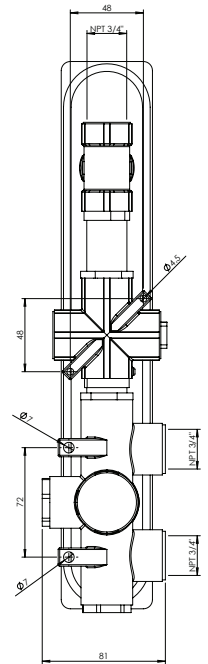

ARONA #33SD30C

Square Shower Design – 2 outlets
Système de douche design carré – 2 sorties

 .99 Chrome

#om013

3/4" Thermostatic with 2 flow controls

Can add independent flow control
Integrated service stops, filters & back-flow preventers
Rough-in can be mounted horizontally or vertically
13 GPM (49.2 L/min.)

Arona #33013T

Trim for rough-in om013

Order om013 rough-in separately
2³/₈" x 14¹/₈"

Finish: Chrome (#99)

#6007

6" ceiling arm with square flange

1/2" Male NPT inlet
Sliding flange

Finish: Chrome (#99)

Kuky #6063

Square with rounded corners rain head

15 mm in thickness
Easy clean nozzles
ABS chrome plated
2.5 GPM (9.5 L/min.)

Finish: Chrome (#99)

#75117

Shower rail kit

Includes bar, hose and hand shower
Single spray hand shower
Easy clean nozzles
2 GPM (7.5 L/min.)

Finish: Chrome (#99)

Lina #6029

Wall supply elbow

1/2" male NPT inlet
Easy slide installation

Finish: Chrome (#99)