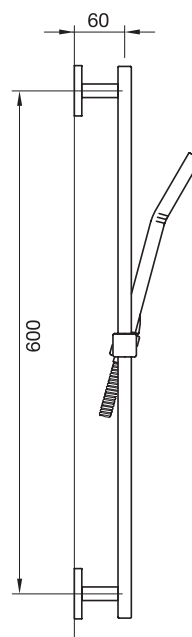

## #6019

18" shower arm with square flange

1/2" Male NPT inlet  
Sliding flange

Finish: Chrome (#99)

## Kuky #6063

Square with rounded corners rain head

15 mm in thickness  
Easy clean nozzles  
ABS chrome plated  
2.5 GPM (9.5 L/min.)

Finish: Chrome (#99)

## #75117

Shower rail kit

Includes bar, hose and hand shower  
Single spray hand shower  
Easy clean nozzles  
2 GPM (7.5 L/min.)

Finish: Chrome (#99)

## Lina #6029

Wall supply elbow

1/2" male NPT inlet  
Easy slide installation

Finish: Chrome (#99)