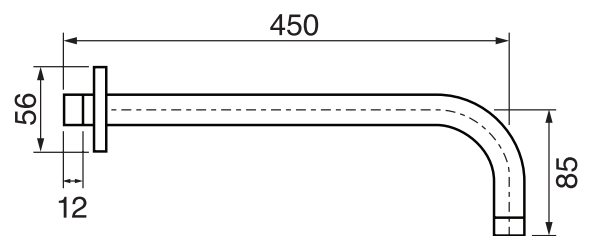

## ARONA #33SD30

Square Shower Design – 2 outlets  
Système de douche design carré – 2 sorties

 .99 Chrome

## #6019

18" shower arm with square flange

1/2" Male NPT inlet  
Sliding flange

Finish: Chrome (#99)

## Kuky #6063

Square with rounded corners rain head

15 mm in thickness  
Easy clean nozzles  
ABS chrome plated  
2.5 GPM (9.5 L/min.)

Finish: Chrome (#99)