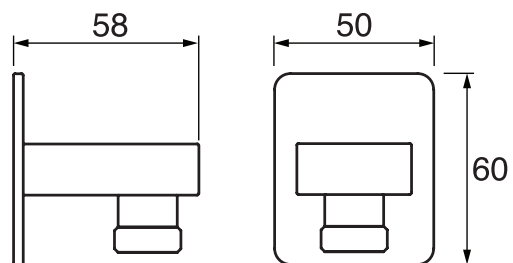

## Lina #6029

Wall supply elbow

1/2" male NPT inlet  
Easy slide installation

Finish: Chrome (#99)