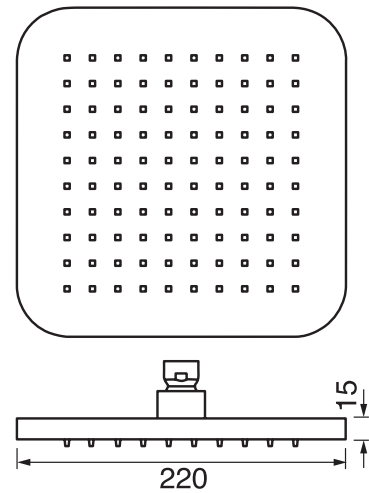

## ARONA #33SD30

Square Shower Design – 2 outlets  
Système de douche design carré – 2 sorties

 .99 Chrome

## #6019

18" shower arm with square flange

1/2" Male NPT inlet  
Sliding flange

Finish: Chrome (#99)

## Kuky #6063

Square with rounded corners rain head

15 mm in thickness  
Easy clean nozzles  
ABS chrome plated  
2.5 GPM (9.5 L/min.)

Finish: Chrome (#99)