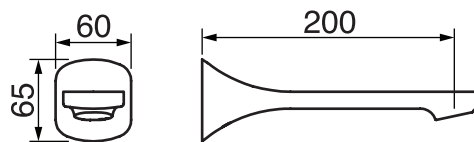

Shower rail kit

Includes bar, hose and hand shower
Single spray hand shower
Easy clean nozzles
2 GPM (7.5 L/min.)

Finish: Chrome (#99)

Lina #6029

Wall supply elbow

1/2" male NPT inlet
Easy slide installation

Finish: Chrome (#99)

Generation #4938

Tub spout

1/2" male NPT inlet

Finish: Chrome (#99)