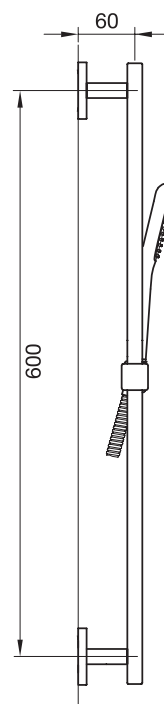

CaBano

Specs Sheet
Fiche technique

GENERATION #28SD33C

Square Shower Design – 3 outlets
Système de douche design carré – 3 sorties

 .99 Chrome

Generation #28403

PushGo thermostatic valve and trim set – 3 controls

Thermostatic valve with PushGo technology – 3 controls
Multiple outlets can be run simultaneously
Includes rough-in
Instant flow when on
5 GPM (18.9 L/min.)

Finish: Chrome (#99)

#6006

6" ceiling arm with round flange

1/2" Male NPT inlet
Sliding flange

Finish: Chrome (#99)

Kuky #6063

Square with rounded corners rain head

15 mm in thickness
Easy clean nozzles
ABS chrome plated
2.5 GPM (9.5 L/min.)

Finish: Chrome (#99)

#75116

Shower rail kit

Includes bar, hose and hand shower
Single spray hand shower
Easy clean nozzles
2 GPM (7.5 L/min.)

Finish: Chrome (#99)

Lina #6029

Wall supply elbow

1/2" male NPT inlet
Easy slide installation