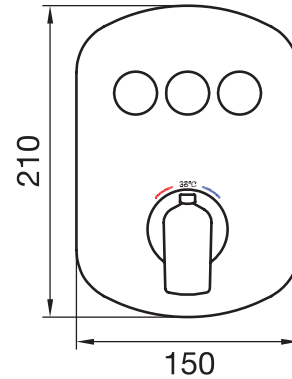

CaBano

Specs Sheet
Fiche technique

GENERATION #28SD33C

Square Shower Design – 3 outlets
Système de douche design carré – 3 sorties

 .99 Chrome

Generation #28403

PushGo thermostatic valve and trim set – 3 controls

Thermostatic valve with PushGo technology – 3 controls
Multiple outlets can be run simultaneously
Includes rough-in
Instant flow when on
5 GPM (18.9 L/min.)

Finish: Chrome (#99)

#6006

6" ceiling arm with round flange

1/2" Male NPT inlet
Sliding flange

Finish: Chrome (#99)

Kuky #6063

Square with rounded corners rain head

15 mm in thickness
Easy clean nozzles
ABS chrome plated
2.5 GPM (9.5 L/min.)

Finish: Chrome (#99)

#75116