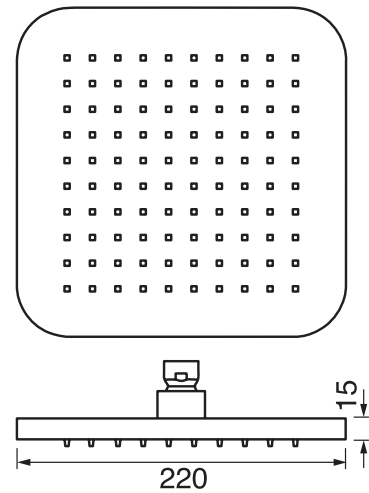

CaBano

Specs Sheet
Fiche technique

GENERATION #28SD33C

Square Shower Design – 3 outlets
Système de douche design carré – 3 sorties

 .99 Chrome

Generation #28403

PushGo thermostatic valve and trim set – 3 controls

Thermostatic valve with PushGo technology – 3 controls
Multiple outlets can be run simultaneously
Includes rough-in
Instant flow when on
5 GPM (18.9 L/min.)

Finish: Chrome (#99)

#6006

6" ceiling arm with round flange

1/2" Male NPT inlet
Sliding flange

Finish: Chrome (#99)

Kuky #6063

Square with rounded corners rain head

15 mm in thickness
Easy clean nozzles
ABS chrome plated
2.5 GPM (9.5 L/min.)

Finish: Chrome (#99)

#75116

Shower rail kit

Includes bar, hose and hand shower
Single spray hand shower
Easy clean nozzles
2 GPM (7.5 L/min.)

Finish: Chrome (#99)

Lina #6029

Wall supply elbow

1/2" male NPT inlet
Easy slide installation