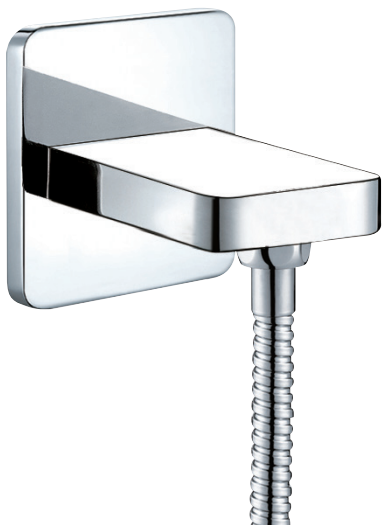

Thermostatic valve with PushGo technology – 3 controls
Multiple outlets can be run simultaneously
Includes rough-in
Instant flow when on
5 GPM (18.9 L/min.)

Finish: Chrome (#99)

#6006

6" ceiling arm with round flange

1/2" Male NPT inlet
Sliding flange

Finish: Chrome (#99)

Kuky #6063

Square with rounded corners rain head

15 mm in thickness
Easy clean nozzles
ABS chrome plated
2.5 GPM (9.5 L/min.)

Finish: Chrome (#99)

#75116

Shower rail kit

Includes bar, hose and hand shower
Single spray hand shower
Easy clean nozzles
2 GPM (7.5 L/min.)

Finish: Chrome (#99)

Lina #6029

Wall supply elbow

1/2" male NPT inlet
Easy slide installation

Finish: Chrome (#99)

Generation #4938

Tub spout

1/2" male NPT inlet

Finish: Chrome (#99)