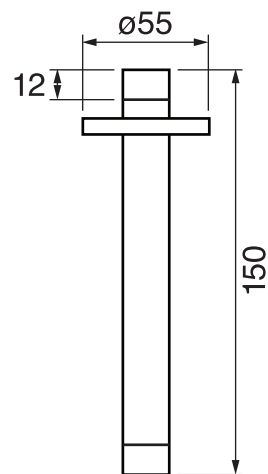

CaBano

Specs Sheet
Fiche technique

GENERATION #28SD33C

Square Shower Design – 3 outlets
Système de douche design carré – 3 sorties

 .99 Chrome

Generation #28403

PushGo thermostatic valve and trim set – 3 controls

Thermostatic valve with PushGo technology – 3 controls
Multiple outlets can be run simultaneously
Includes rough-in
Instant flow when on
5 GPM (18.9 L/min.)

Finish: Chrome (#99)

#6006

6" ceiling arm with round flange

1/2" Male NPT inlet
Sliding flange

Finish: Chrome (#99)

Kuky #6063

Square with rounded corners rain head

15 mm in thickness
Easy clean nozzles
ABS chrome plated
2.5 GPM (9.5 L/min.)

Finish: Chrome (#99)

#75116

Shower rail kit

Includes bar, hose and hand shower
Single spray hand shower
Easy clean nozzles
2 GPM (7.5 L/min.)

Finish: Chrome (#99)

Lina #6029

Wall supply elbow

1/2" male NPT inlet
Easy slide installation