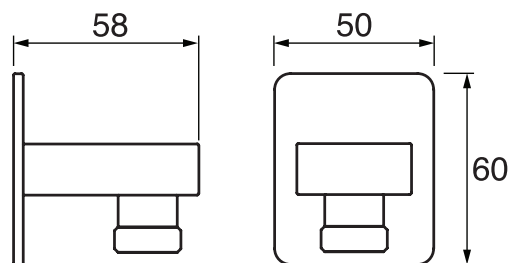

Shower rail kit

Includes bar, hose and hand shower
Single spray hand shower
Easy clean nozzles
2 GPM (7.5 L/min.)

Finish: Chrome (#99)

Lina #6029

Wall supply elbow

1/2" male NPT inlet
Easy slide installation

Finish: Chrome (#99)

Generation #4938

Tub spout

1/2" male NPT inlet

Finish: Chrome (#99)