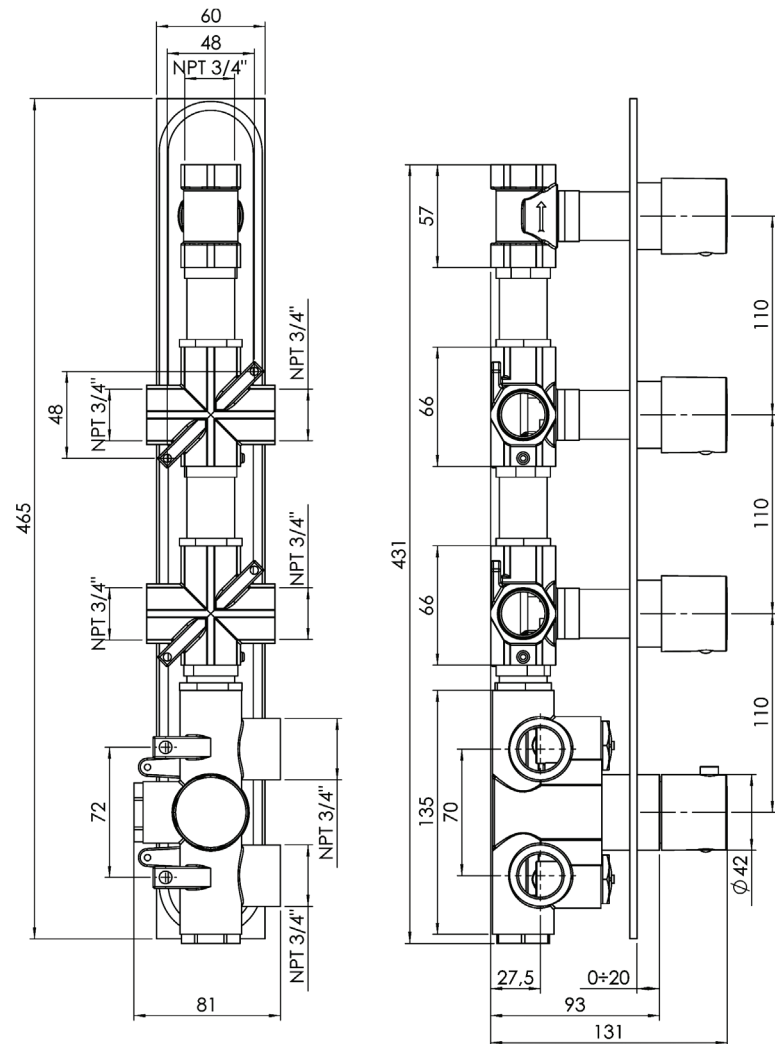

## SMART #27SD35

Round Shower Design – 3 outlets  
Système de douche design rond – 3 sorties

 .99 Chrome

## #om014

3/4" Thermostatic with 3 flow controls

Can add independent flow control  
Integrated service stops, filters & back-flow preventers  
13 GPM (49.2 L/min.)

## Smart #27014RT

Trim for rough-in om014

Order om014 rough-in separately  
2<sup>3</sup>/<sub>8</sub>" x 18<sup>1</sup>/<sub>4</sub>"

Finish: Chrome (#99)

## #75118

Shower rail kit

Includes bar, hose and hand shower  
2 position spray  
Easy clean nozzles  
2.5 GPM (9.5 L/min.)

Finish: Chrome (#99)