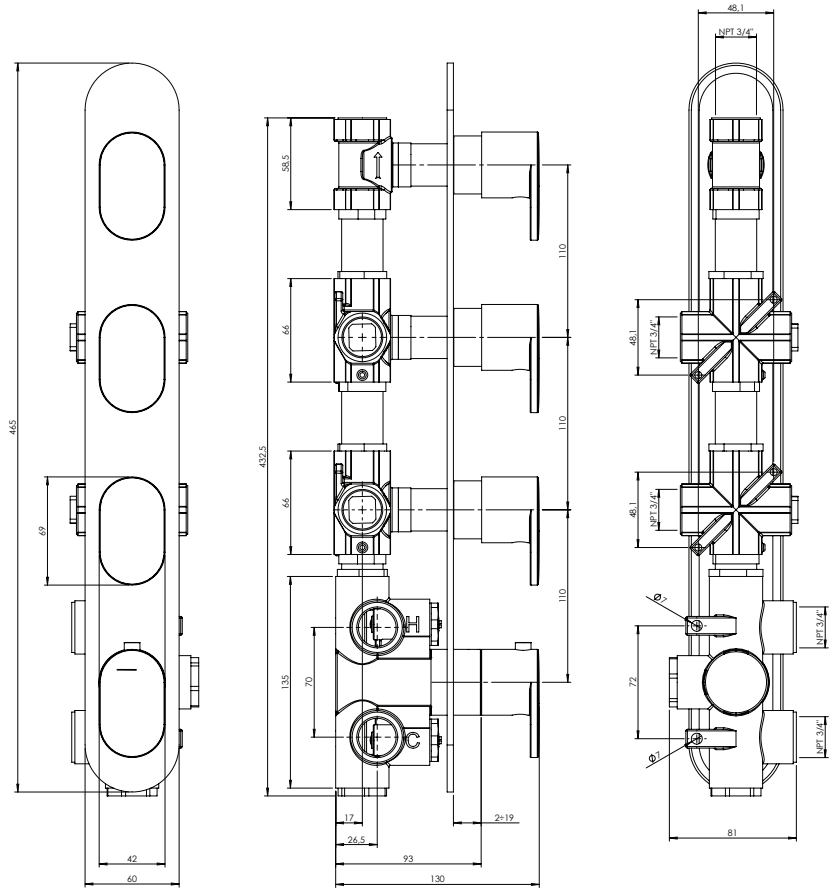

## SMART #27SD35

Round Shower Design – 3 outlets  
Système de douche design rond – 3 sorties

 .99 Chrome

## #om014

3/4" Thermostatic with 3 flow controls

Can add independent flow control  
Integrated service stops, filters & back-flow preventers  
13 GPM (49.2 L/min.)

## Smart #27014RT

Trim for rough-in om014

Order om014 rough-in separately  
2<sup>3</sup>/<sub>8</sub>" x 18<sup>1</sup>/<sub>4</sub>"

Finish: Chrome (#99)

## Generation #6068

Wall mount rain head

Wall arm included  
2 function rain shower with rain stream  
Easy clean nozzles  
2 GPM (7.5 L/min.)

Finish: Chrome (#99)