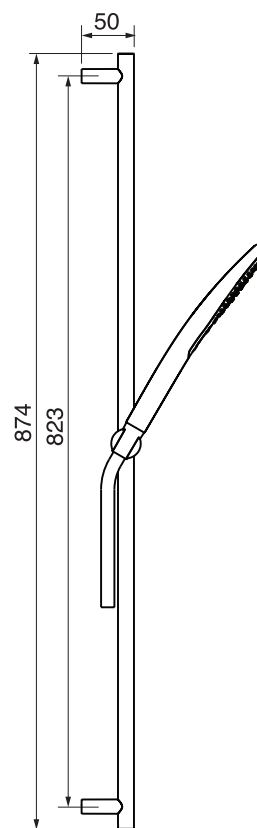

## SMART #27SD35

Round Shower Design – 3 outlets  
Système de douche design rond – 3 sorties

 .99 Chrome

## Generation #6068

Wall mount rain head

Wall arm included  
2 function rain shower with rain stream  
Easy clean nozzles  
2 GPM (7.5 L/min.)

Finish: Chrome (#99)

## #75118

Shower rail kit

Includes bar, hose and hand shower  
2 position spray  
Easy clean nozzles  
2.5 GPM (9.5 L/min.)

Finish: Chrome (#99)

## #6032

Round wall supply elbow

1/2" female inlet

Finish: Chrome (#99)