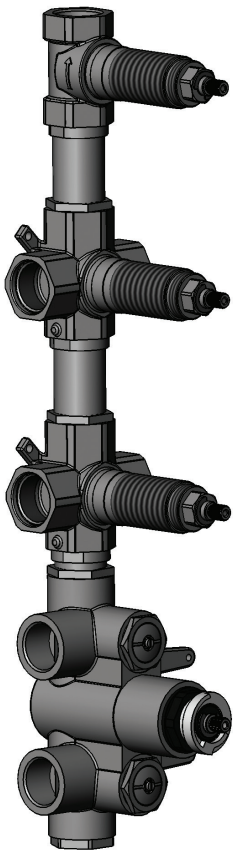

# CaBano

Specs Sheet  
Fiche technique

## SMART #27SD35

Round Shower Design – 3 outlets  
Système de douche design rond – 3 sorties

 .99 Chrome

## #om014

3/4" Thermostatic with 3 flow controls

Can add independent flow control  
Integrated service stops, filters & back-flow preventers  
13 GPM (49.2 L/min.)

## Generation #6068

Wall mount rain head

Wall arm included  
2 function rain shower with rain stream  
Easy clean nozzles  
2 GPM (7.5 L/min.)

Finish: Chrome (#99)