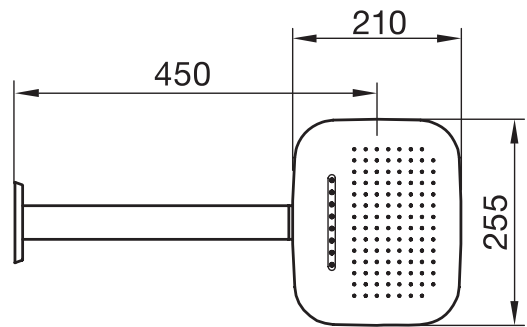

Generation #6068

Wall mount rain head

Wall arm included
2 function rain shower with rain stream
Easy clean nozzles
2 GPM (7.5 L/min.)

Finish: Chrome (#99)